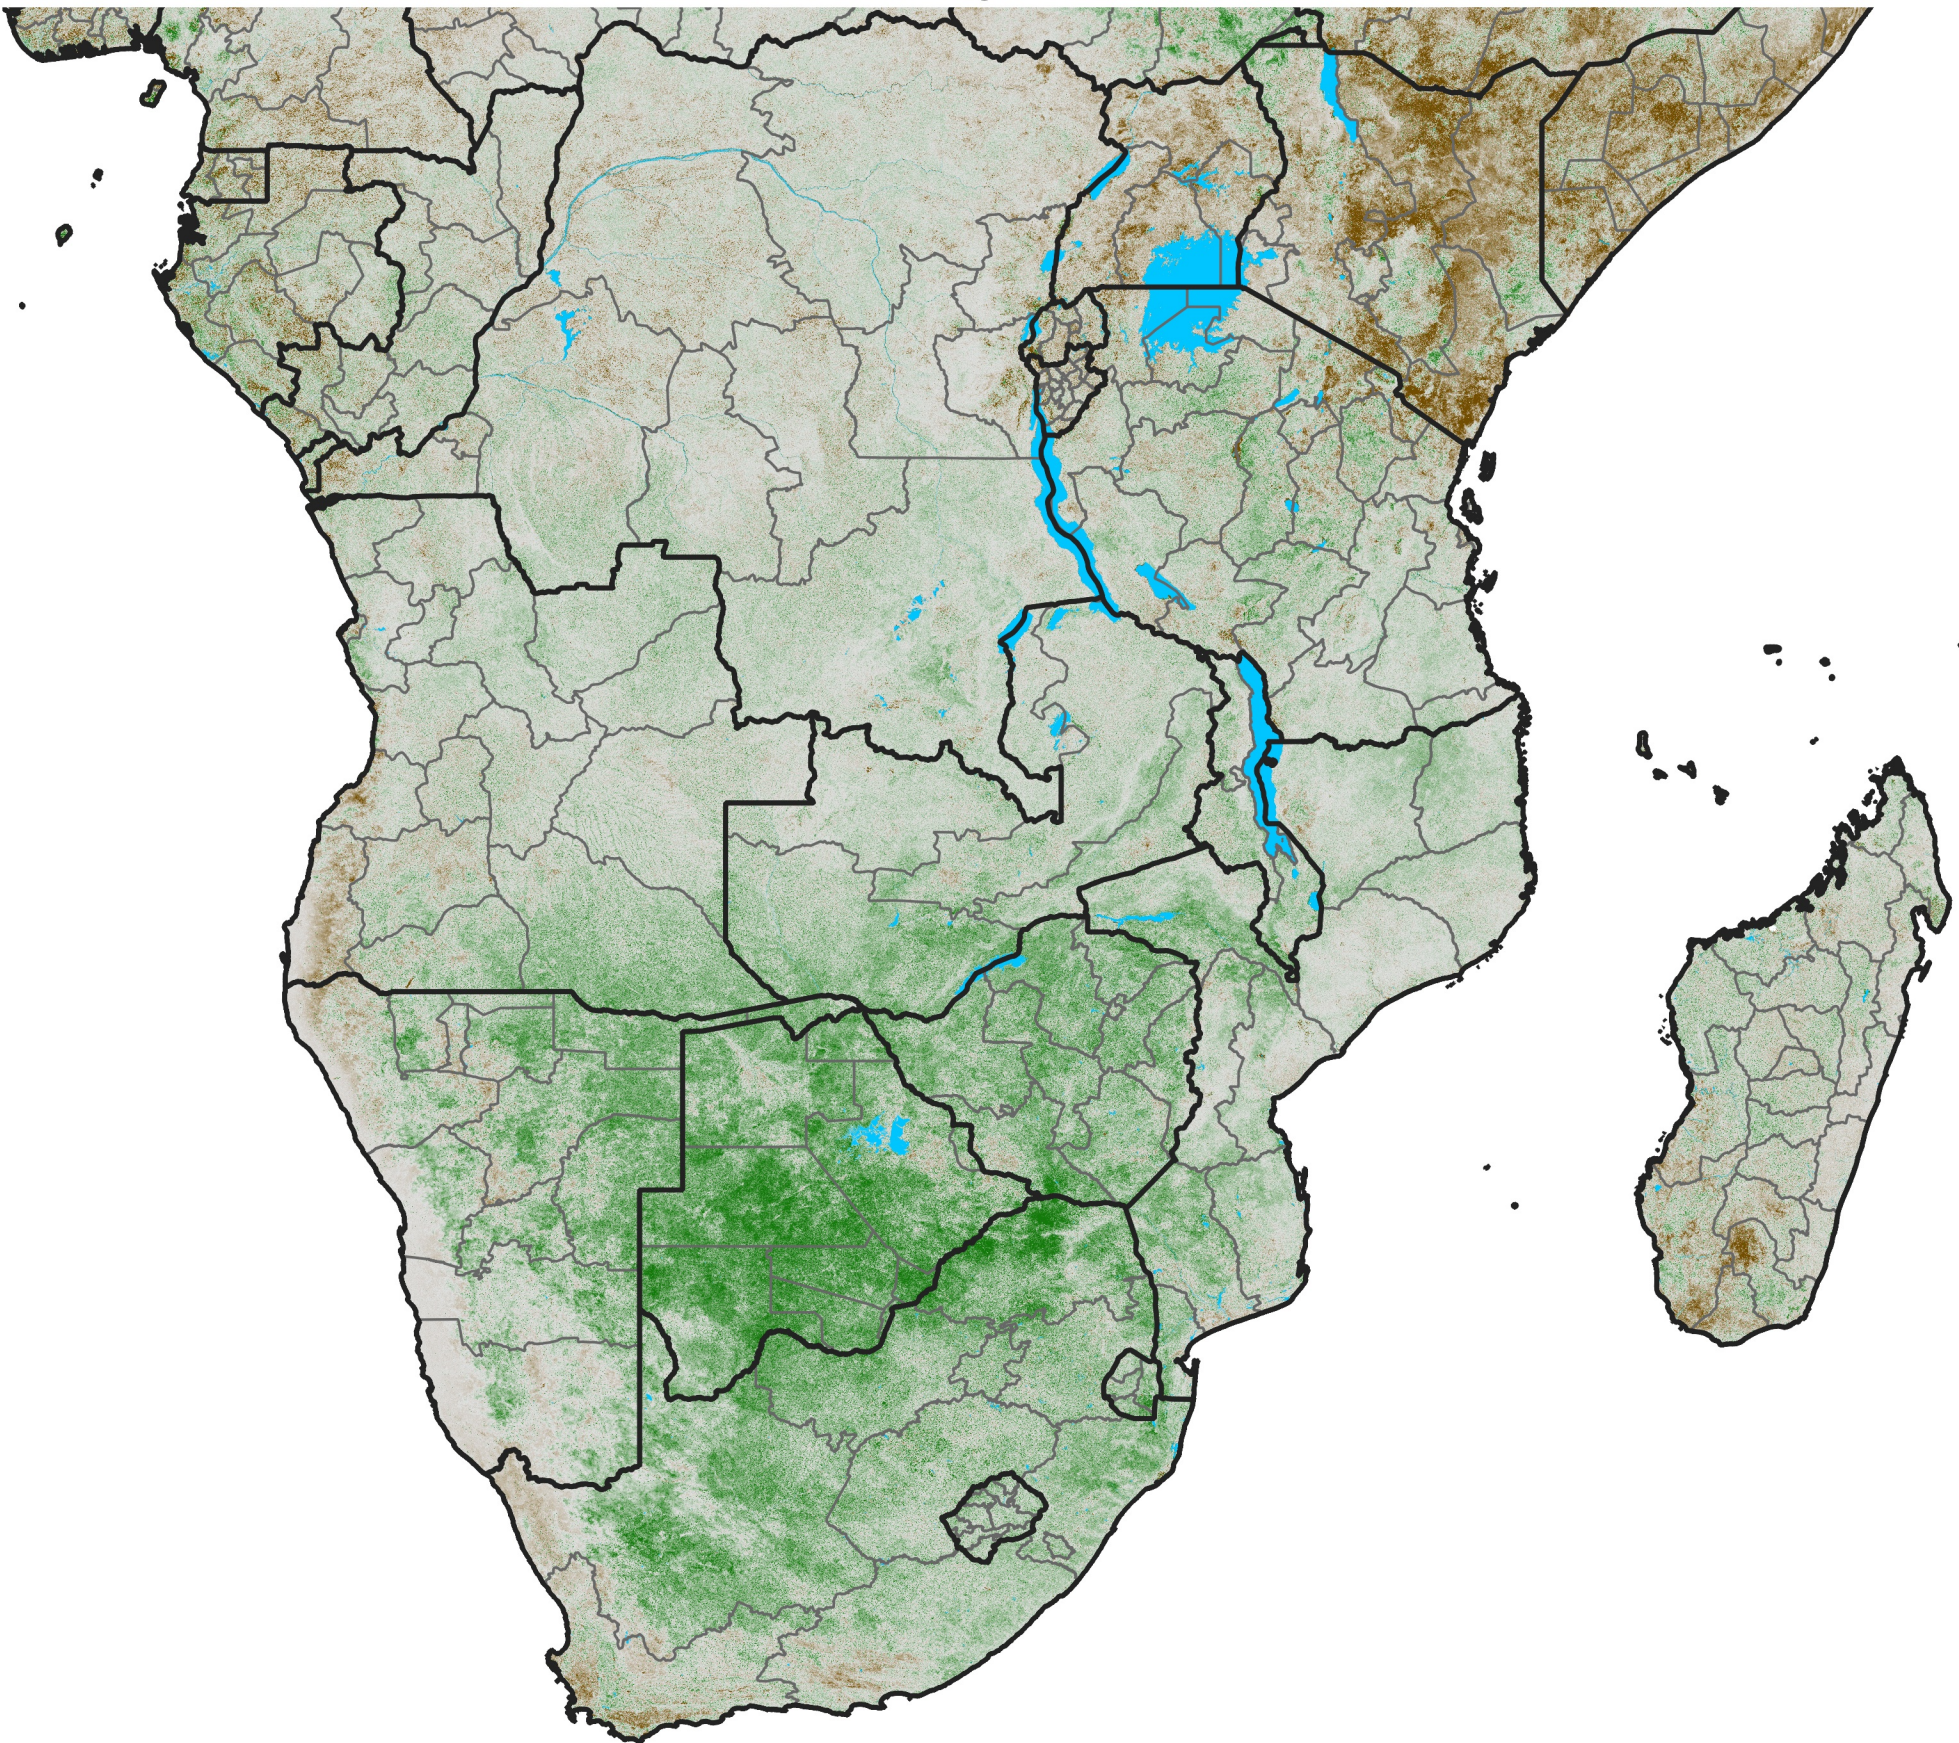

Southern Africa

NDVI Anomaly

2022 minus mean (2003 - 2022)

Period 13 / May 01 - 10, 2022

NDVI Anomaly

< -0.3 -0.2 -0.1 -0.05 0.05 0.1 0.2 >0.3

Negative

No Difference