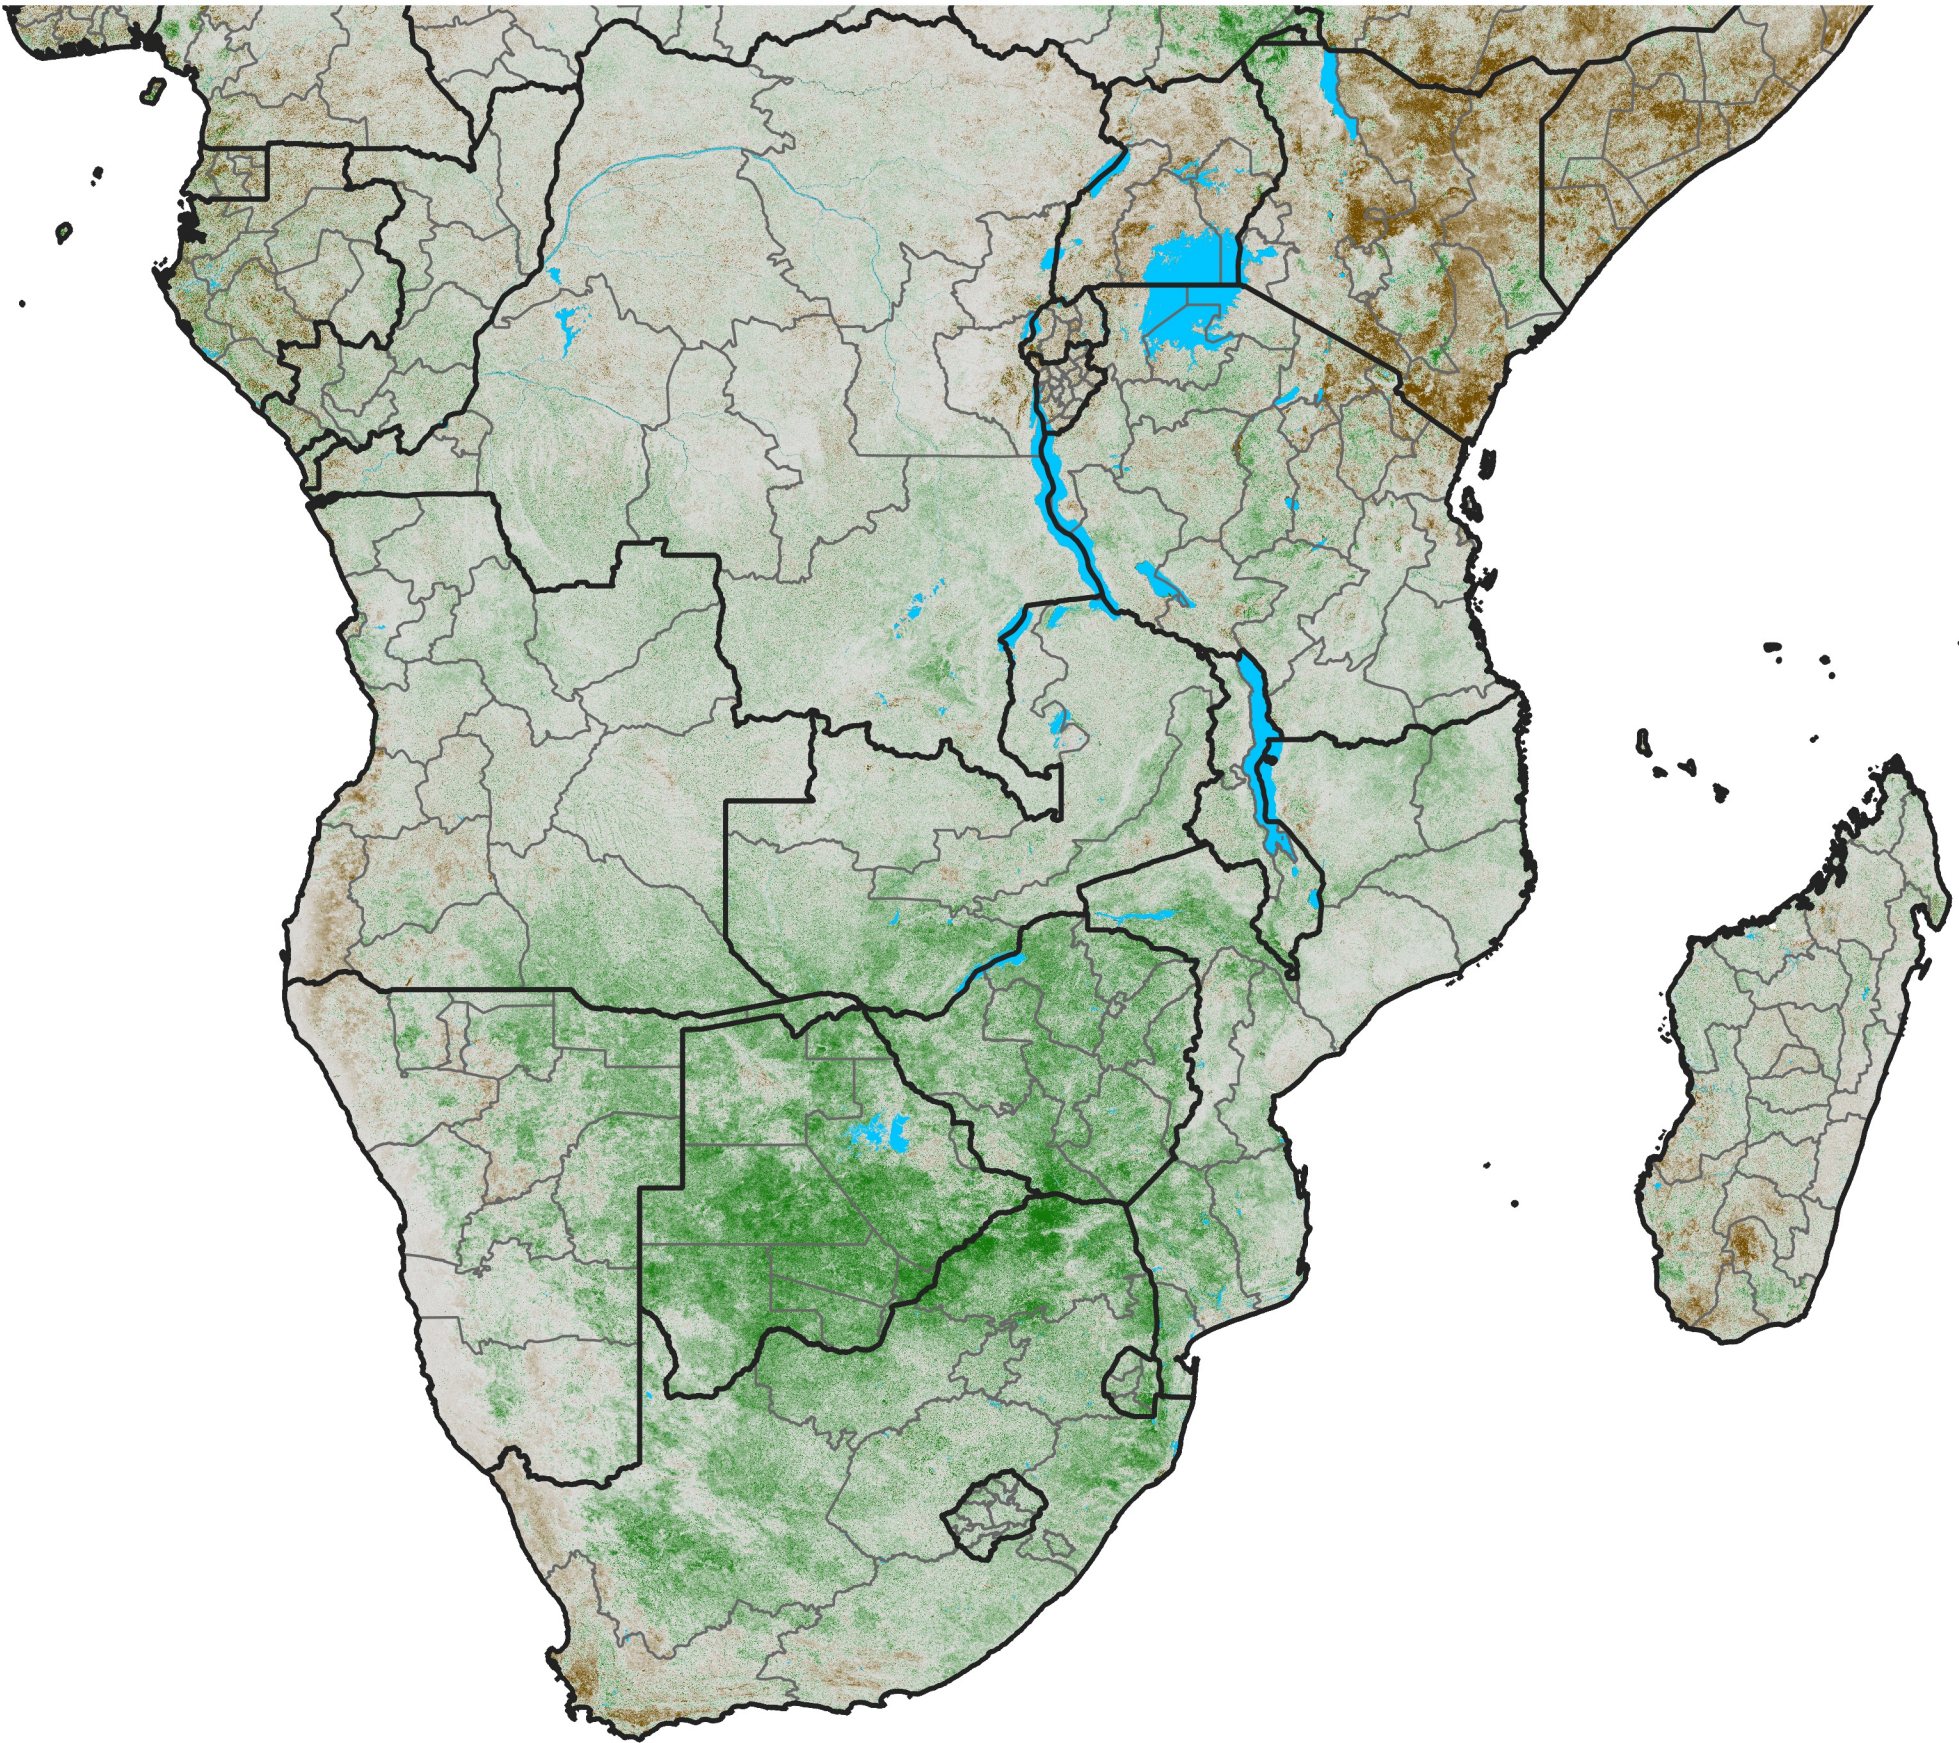

Southern Africa NDVI Anomaly

2022 minus mean (2003 - 2022)

Period 14 / May 11 - 20, 2022

NDVI Anomaly

< -0.3 -0.2 -0.1 -0.05 0.05 0.1 0.2 >0.3

Negative

No Difference

Positive