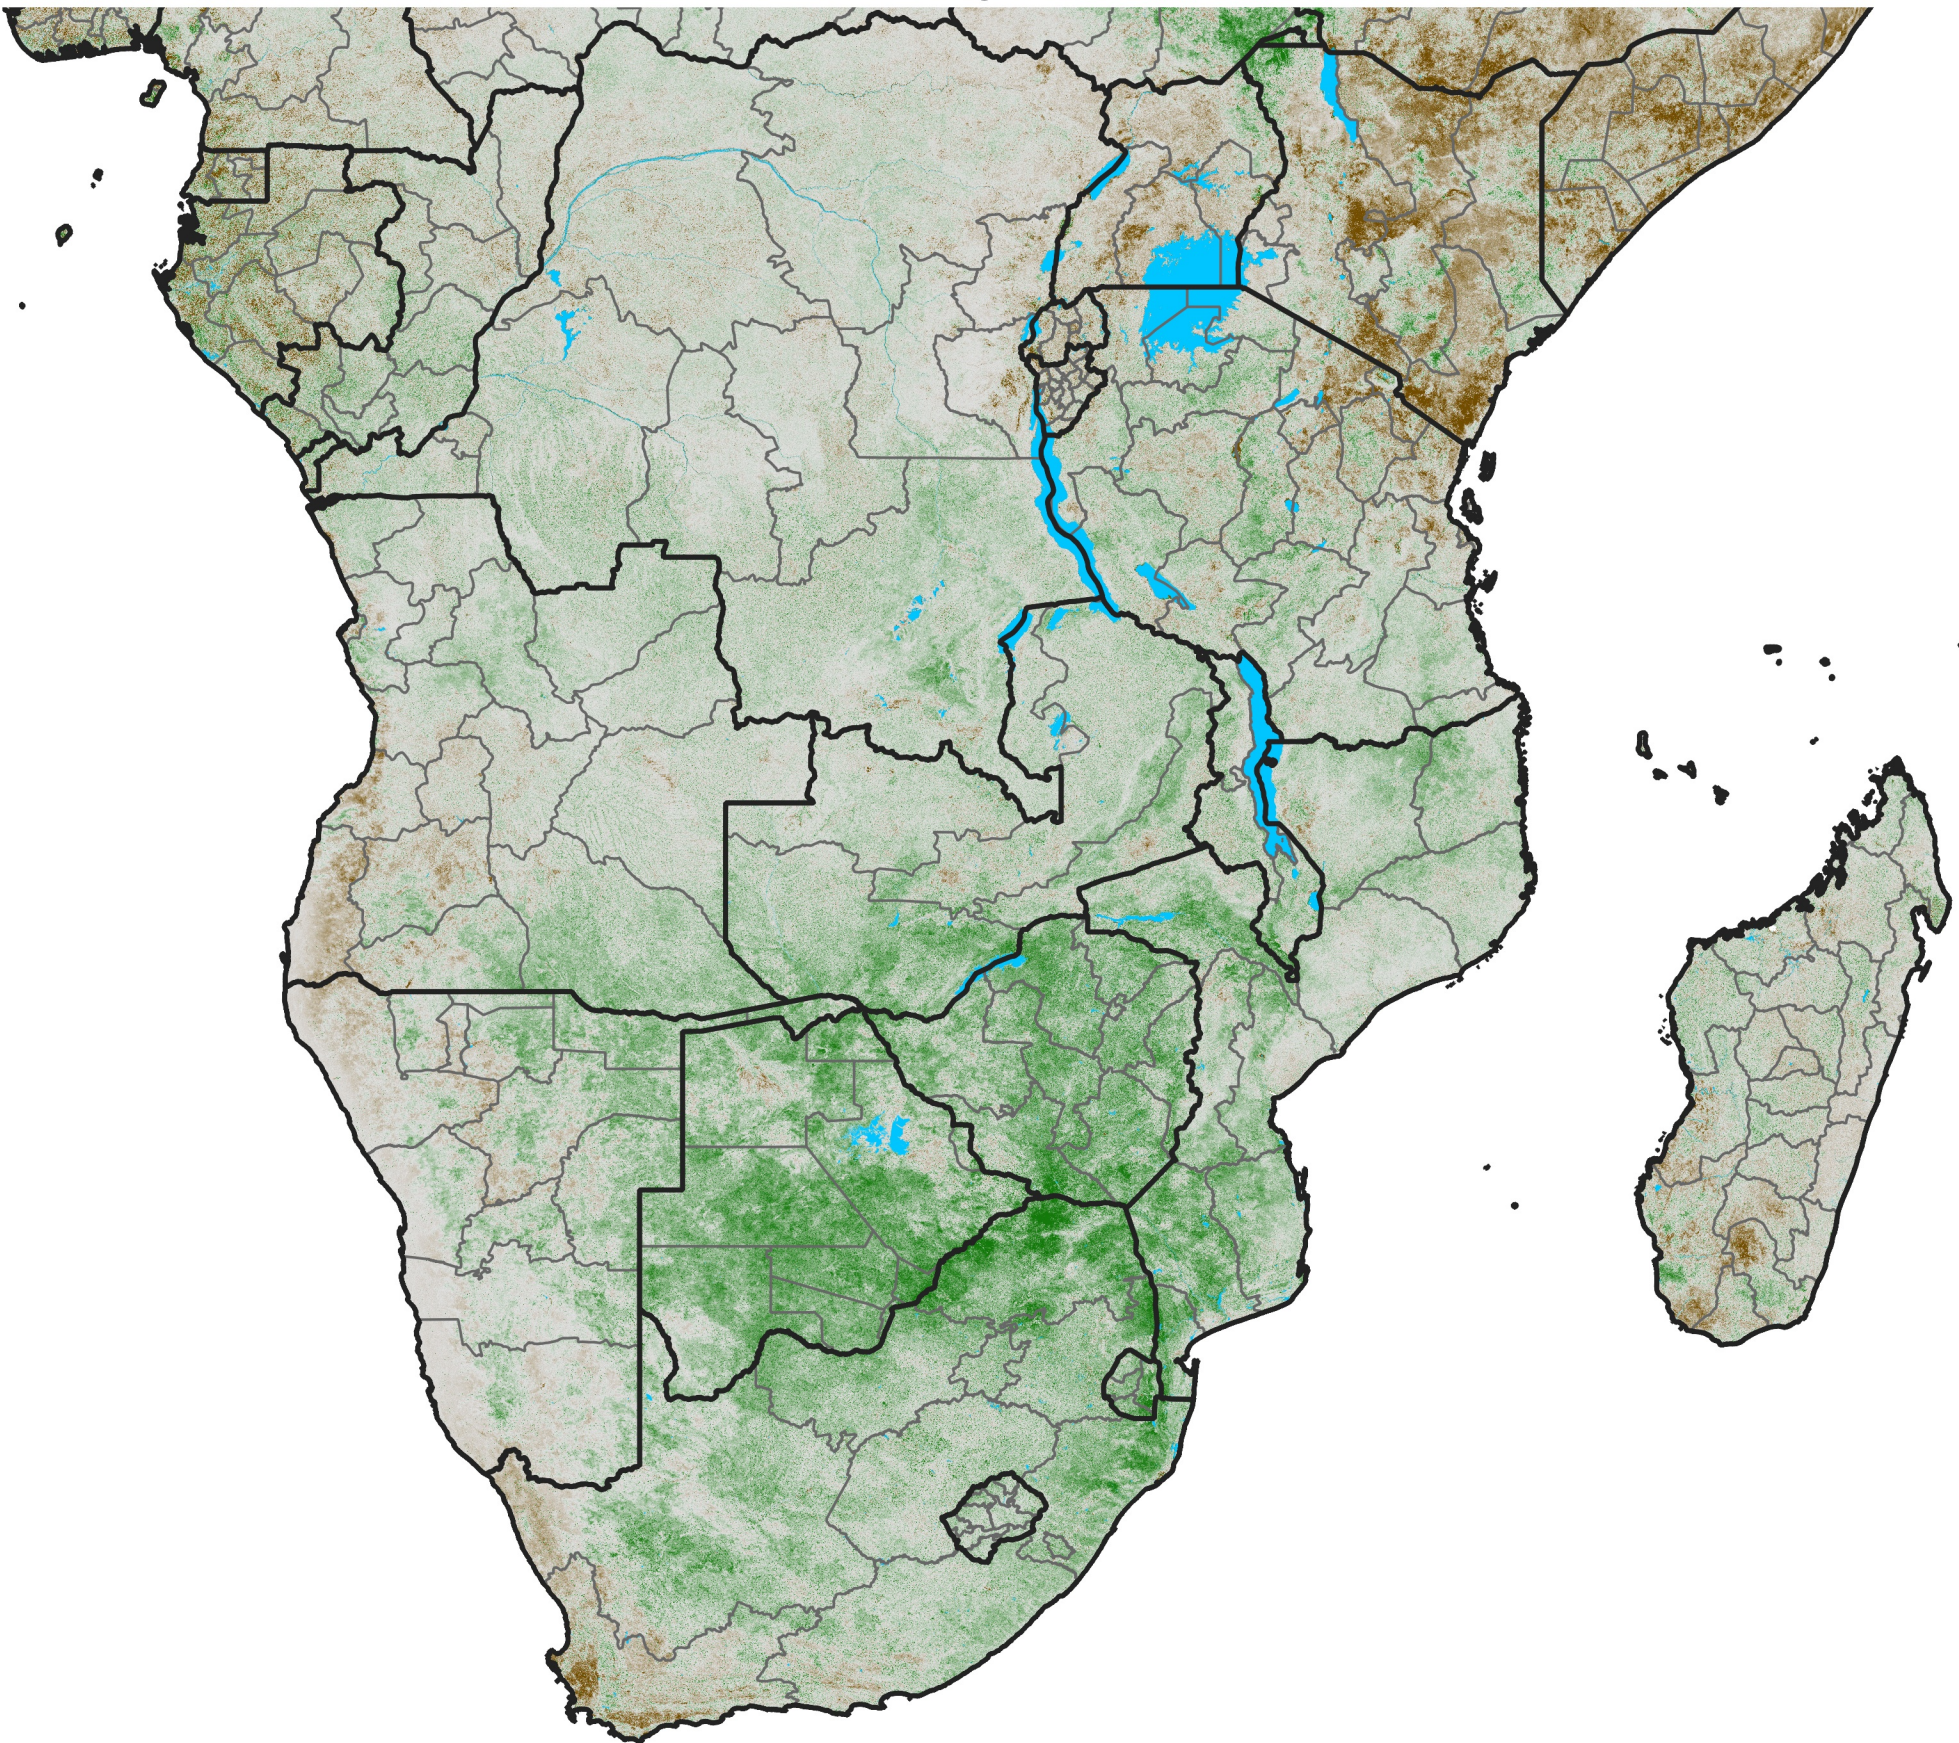

# Southern Africa

## NDVI Anomaly

2022 minus mean (2003 - 2022)

Period 15 / May 21 - 31, 2022

### NDVI Anomaly

< -0.3   -0.2   -0.1   -0.05   0.05   0.1   0.2   > 0.3

Negative

No Difference

Positive