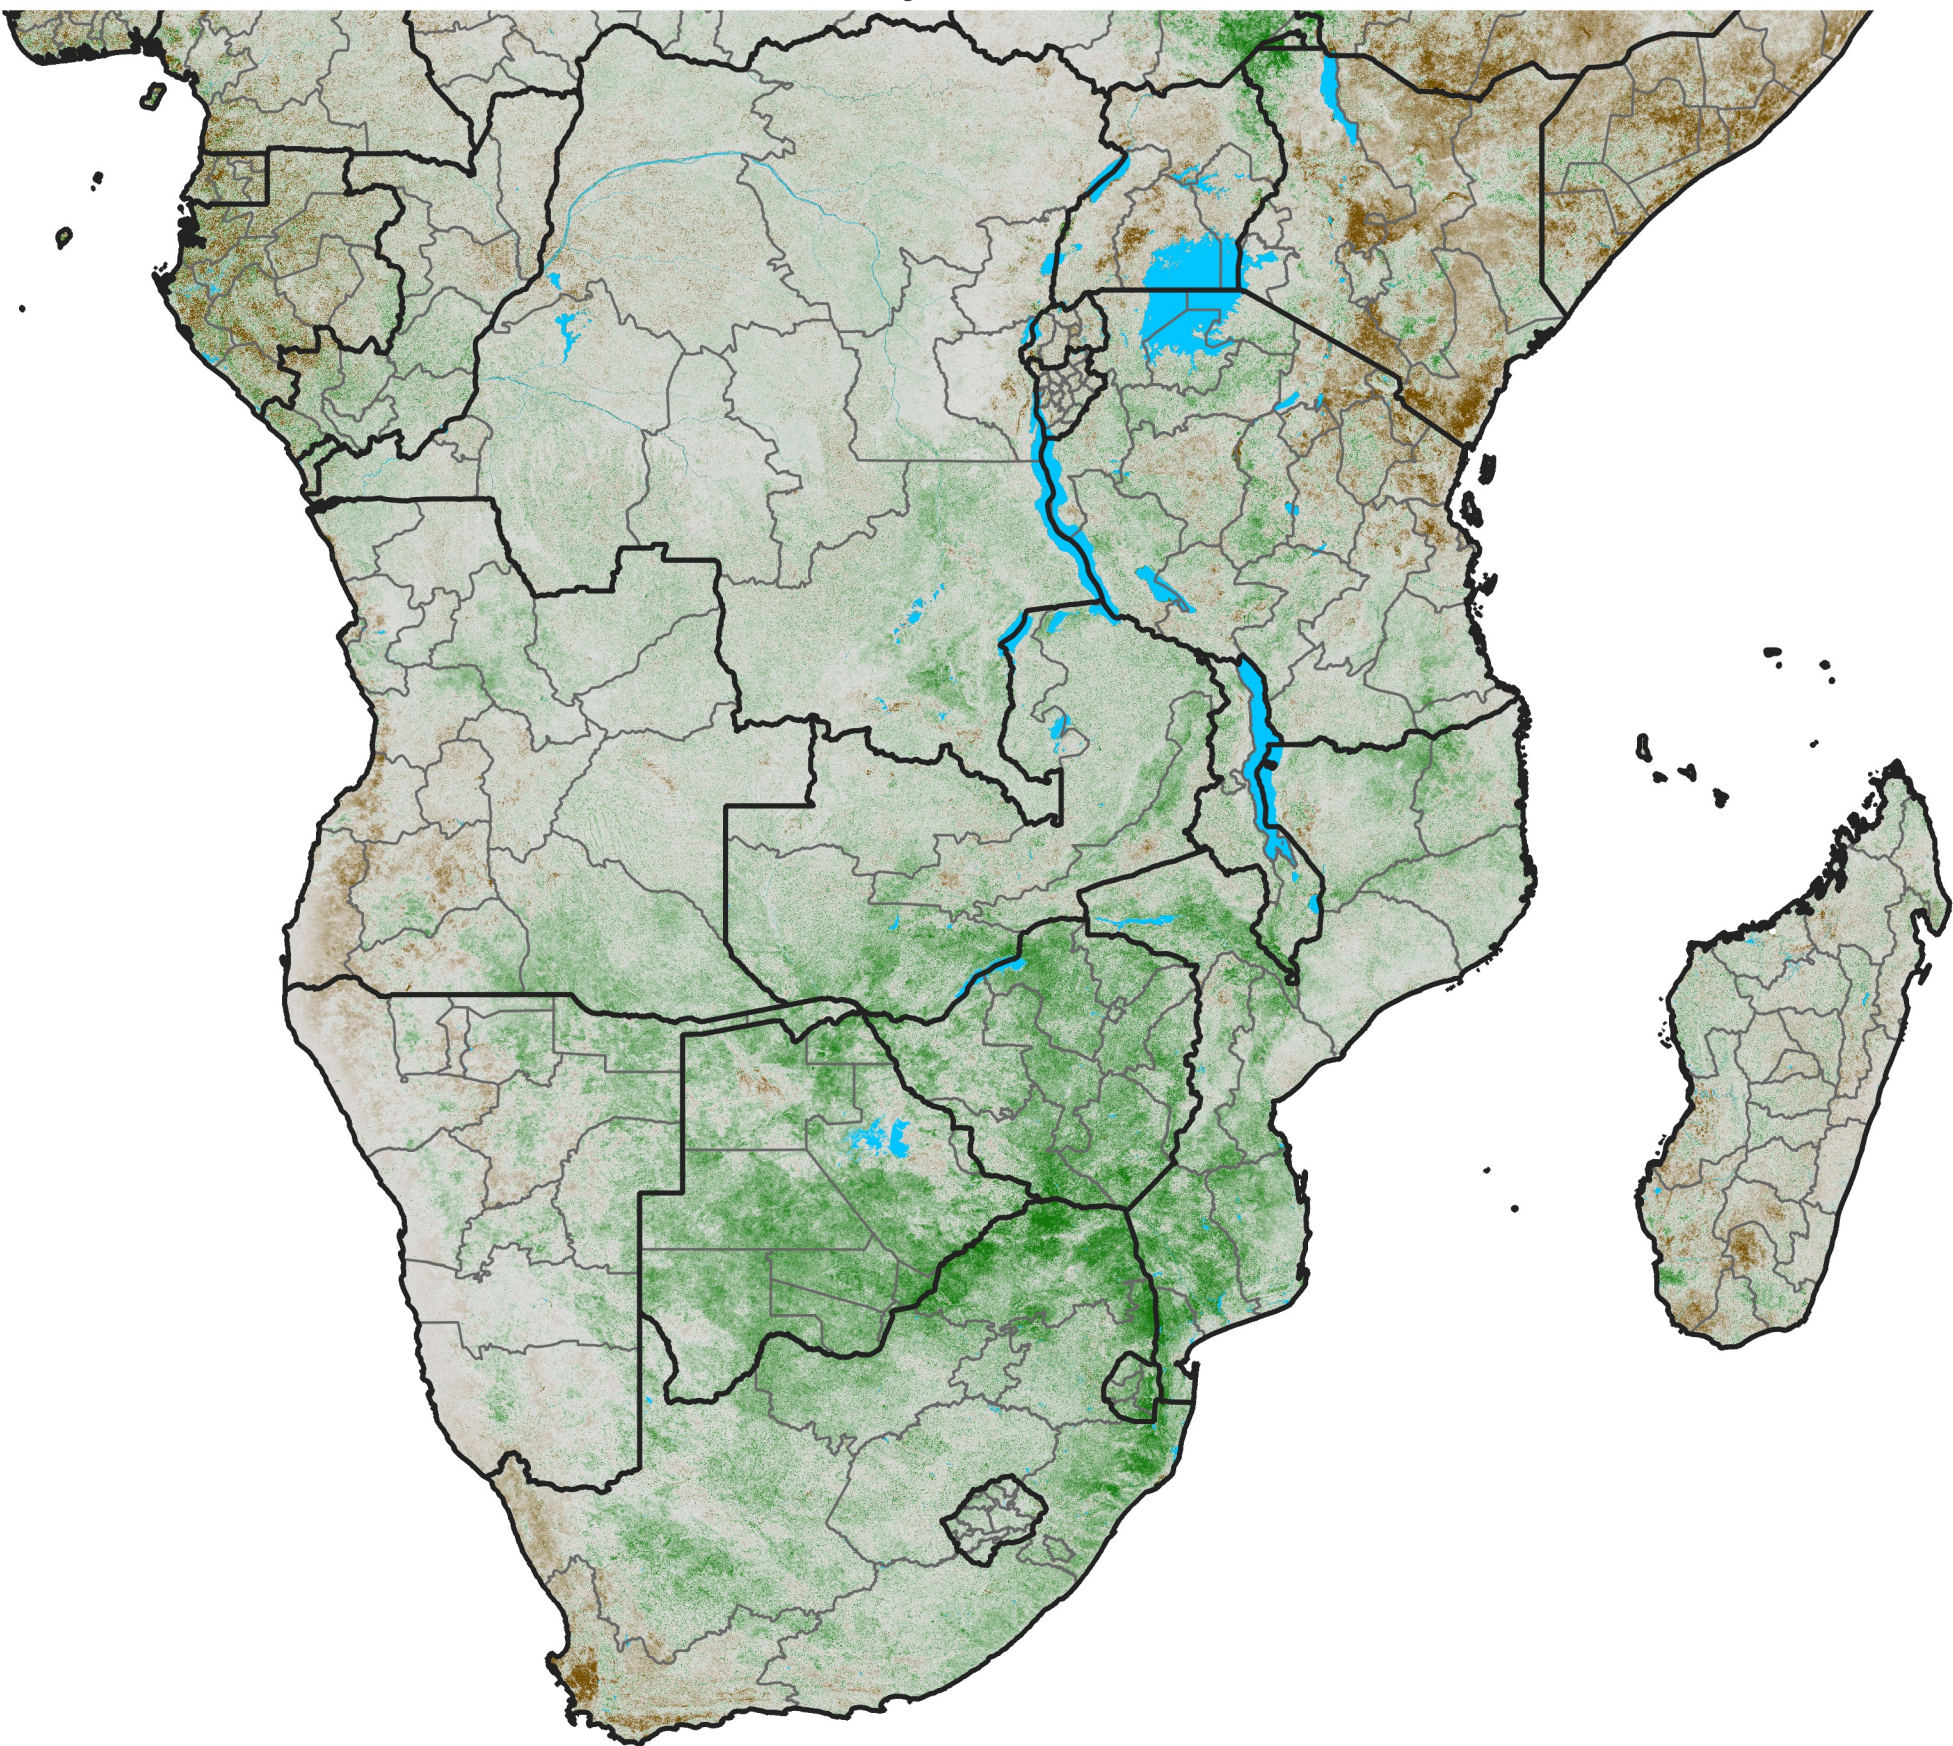

Southern Africa

NDVI Anomaly

2022 minus mean (2003 - 2022)

Period 16 / June 01 - 10, 2022

NDVI Anomaly

< -0.3 -0.2 -0.1 -0.05 0.05 0.1 0.2 >0.3

Negative

No Difference