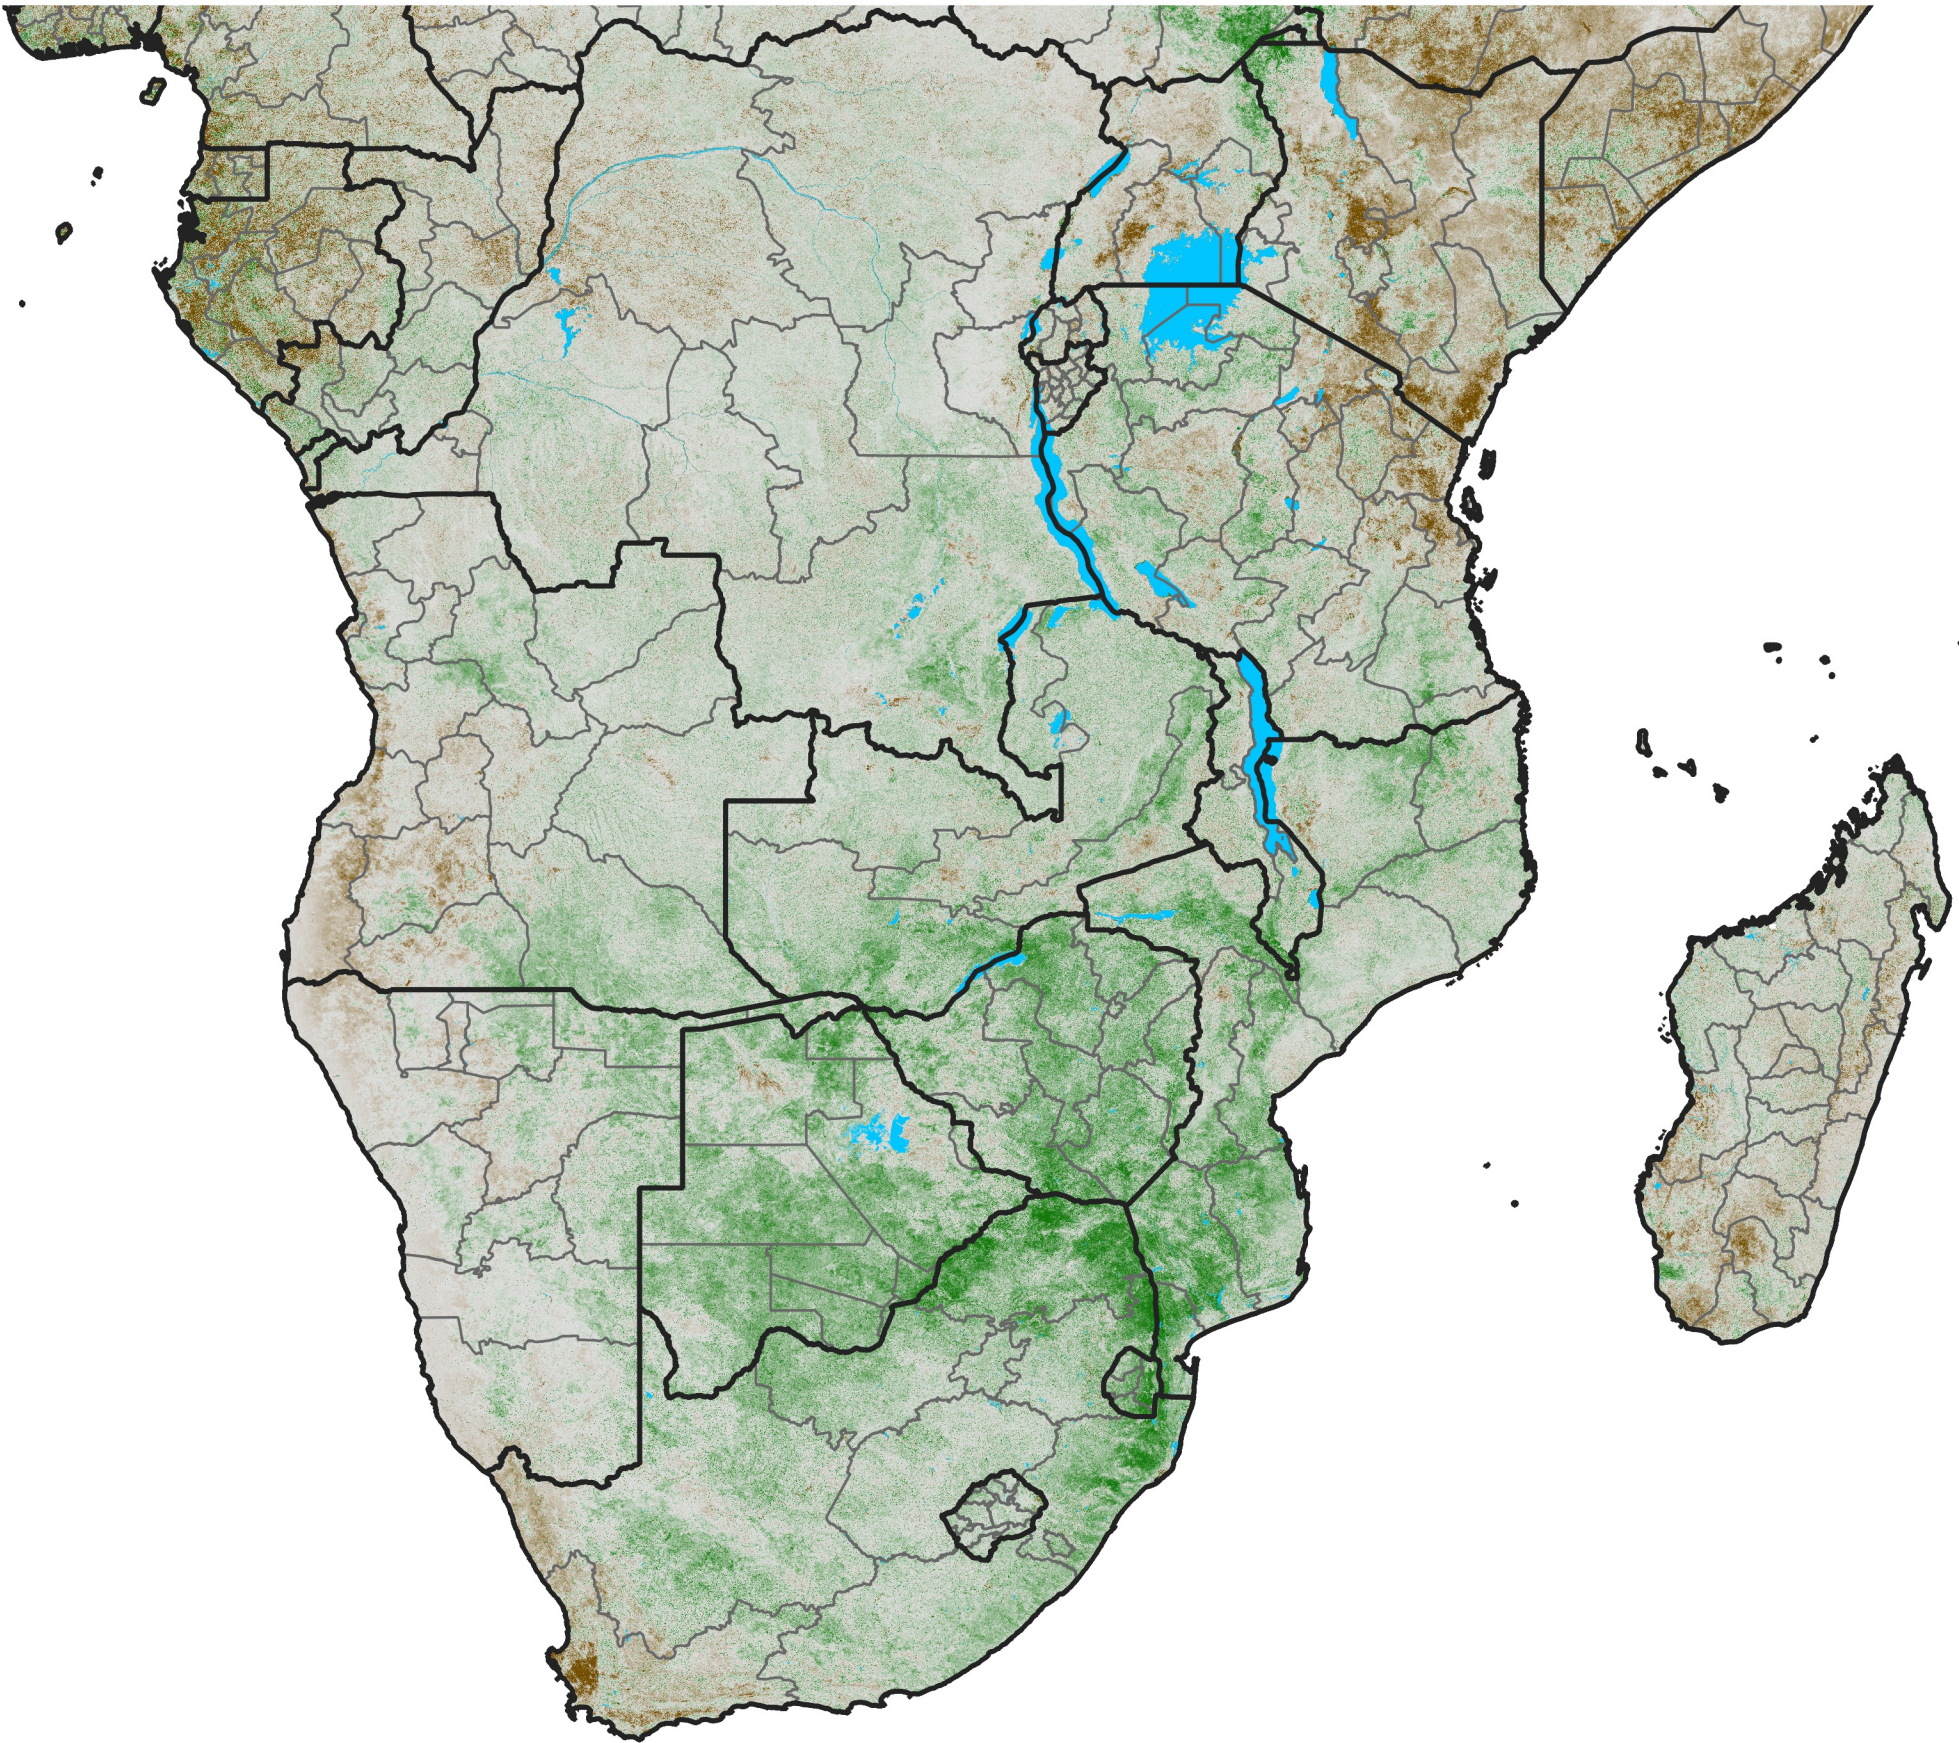

Southern Africa NDVI Anomaly

2022 minus mean (2003 - 2022)

Period 17 / June 11 - 20, 2022

NDVI Anomaly

< -0.3 -0.2 -0.1 -0.05 0.05 0.1 0.2 > 0.3

Negative

No Difference

Positive