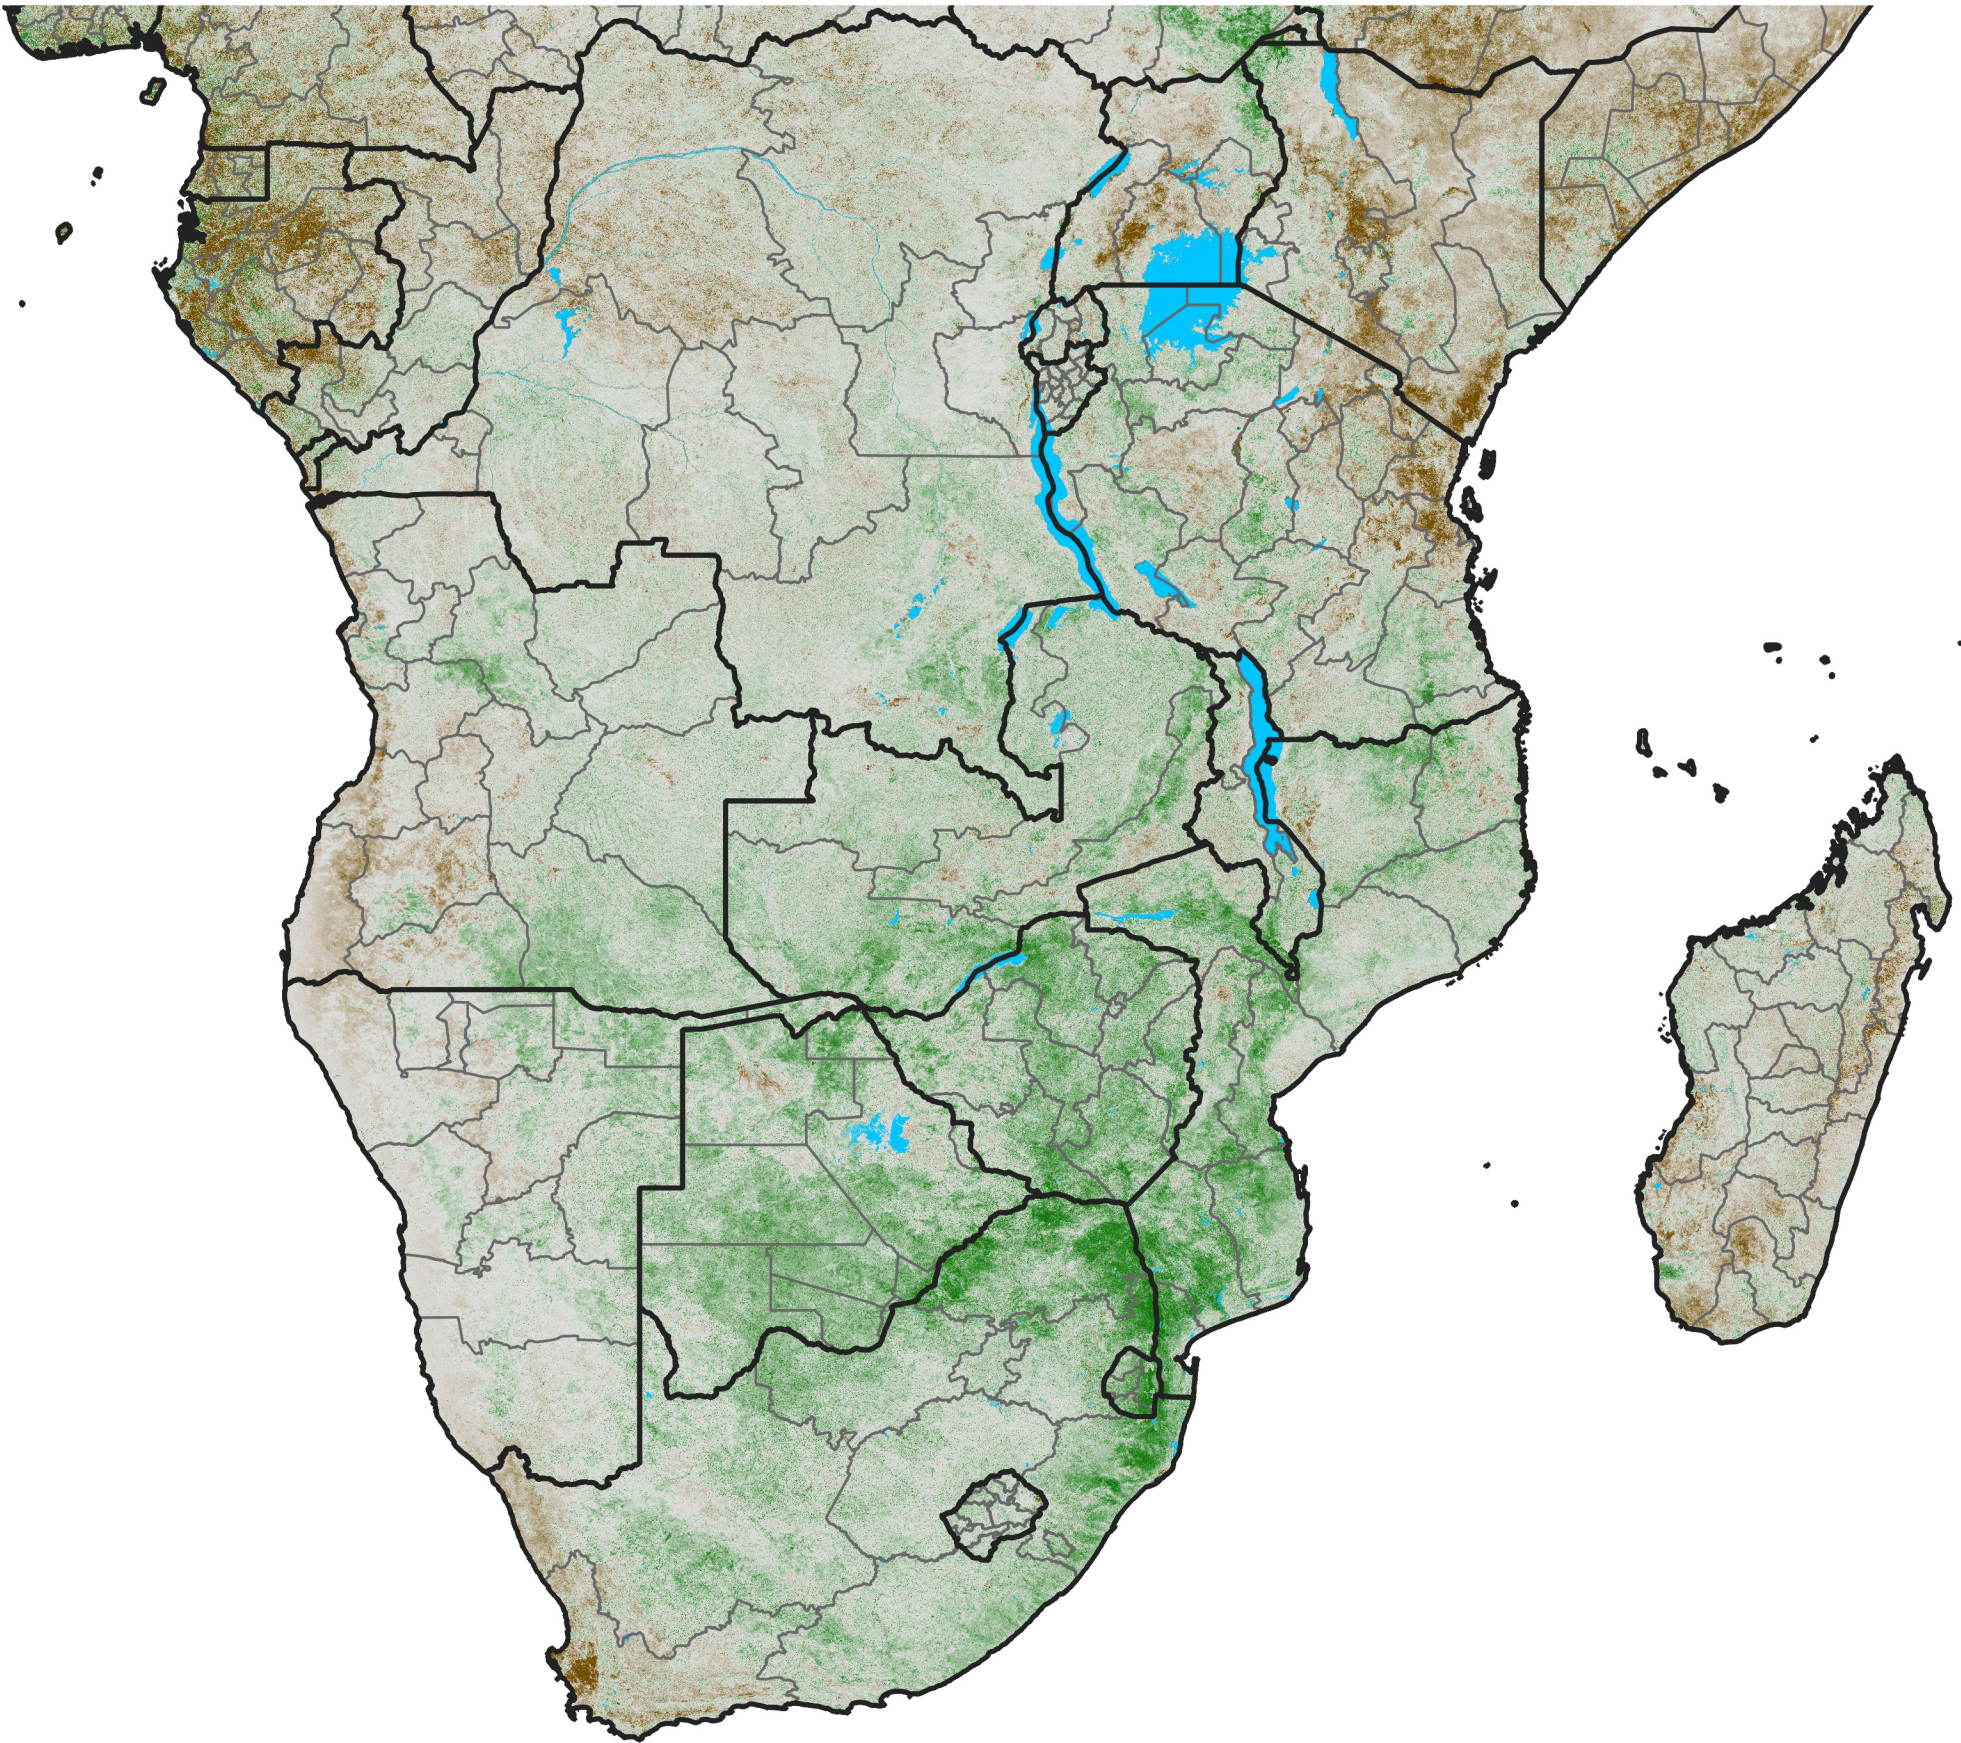

Southern Africa

NDVI Anomaly

2022 minus mean (2003 - 2022)

Period 18 / June 21 - 30, 2022

NDVI Anomaly

< -0.3 -0.2 -0.1 -0.05 0.05 0.1 0.2 >0.3

Negative

No Difference