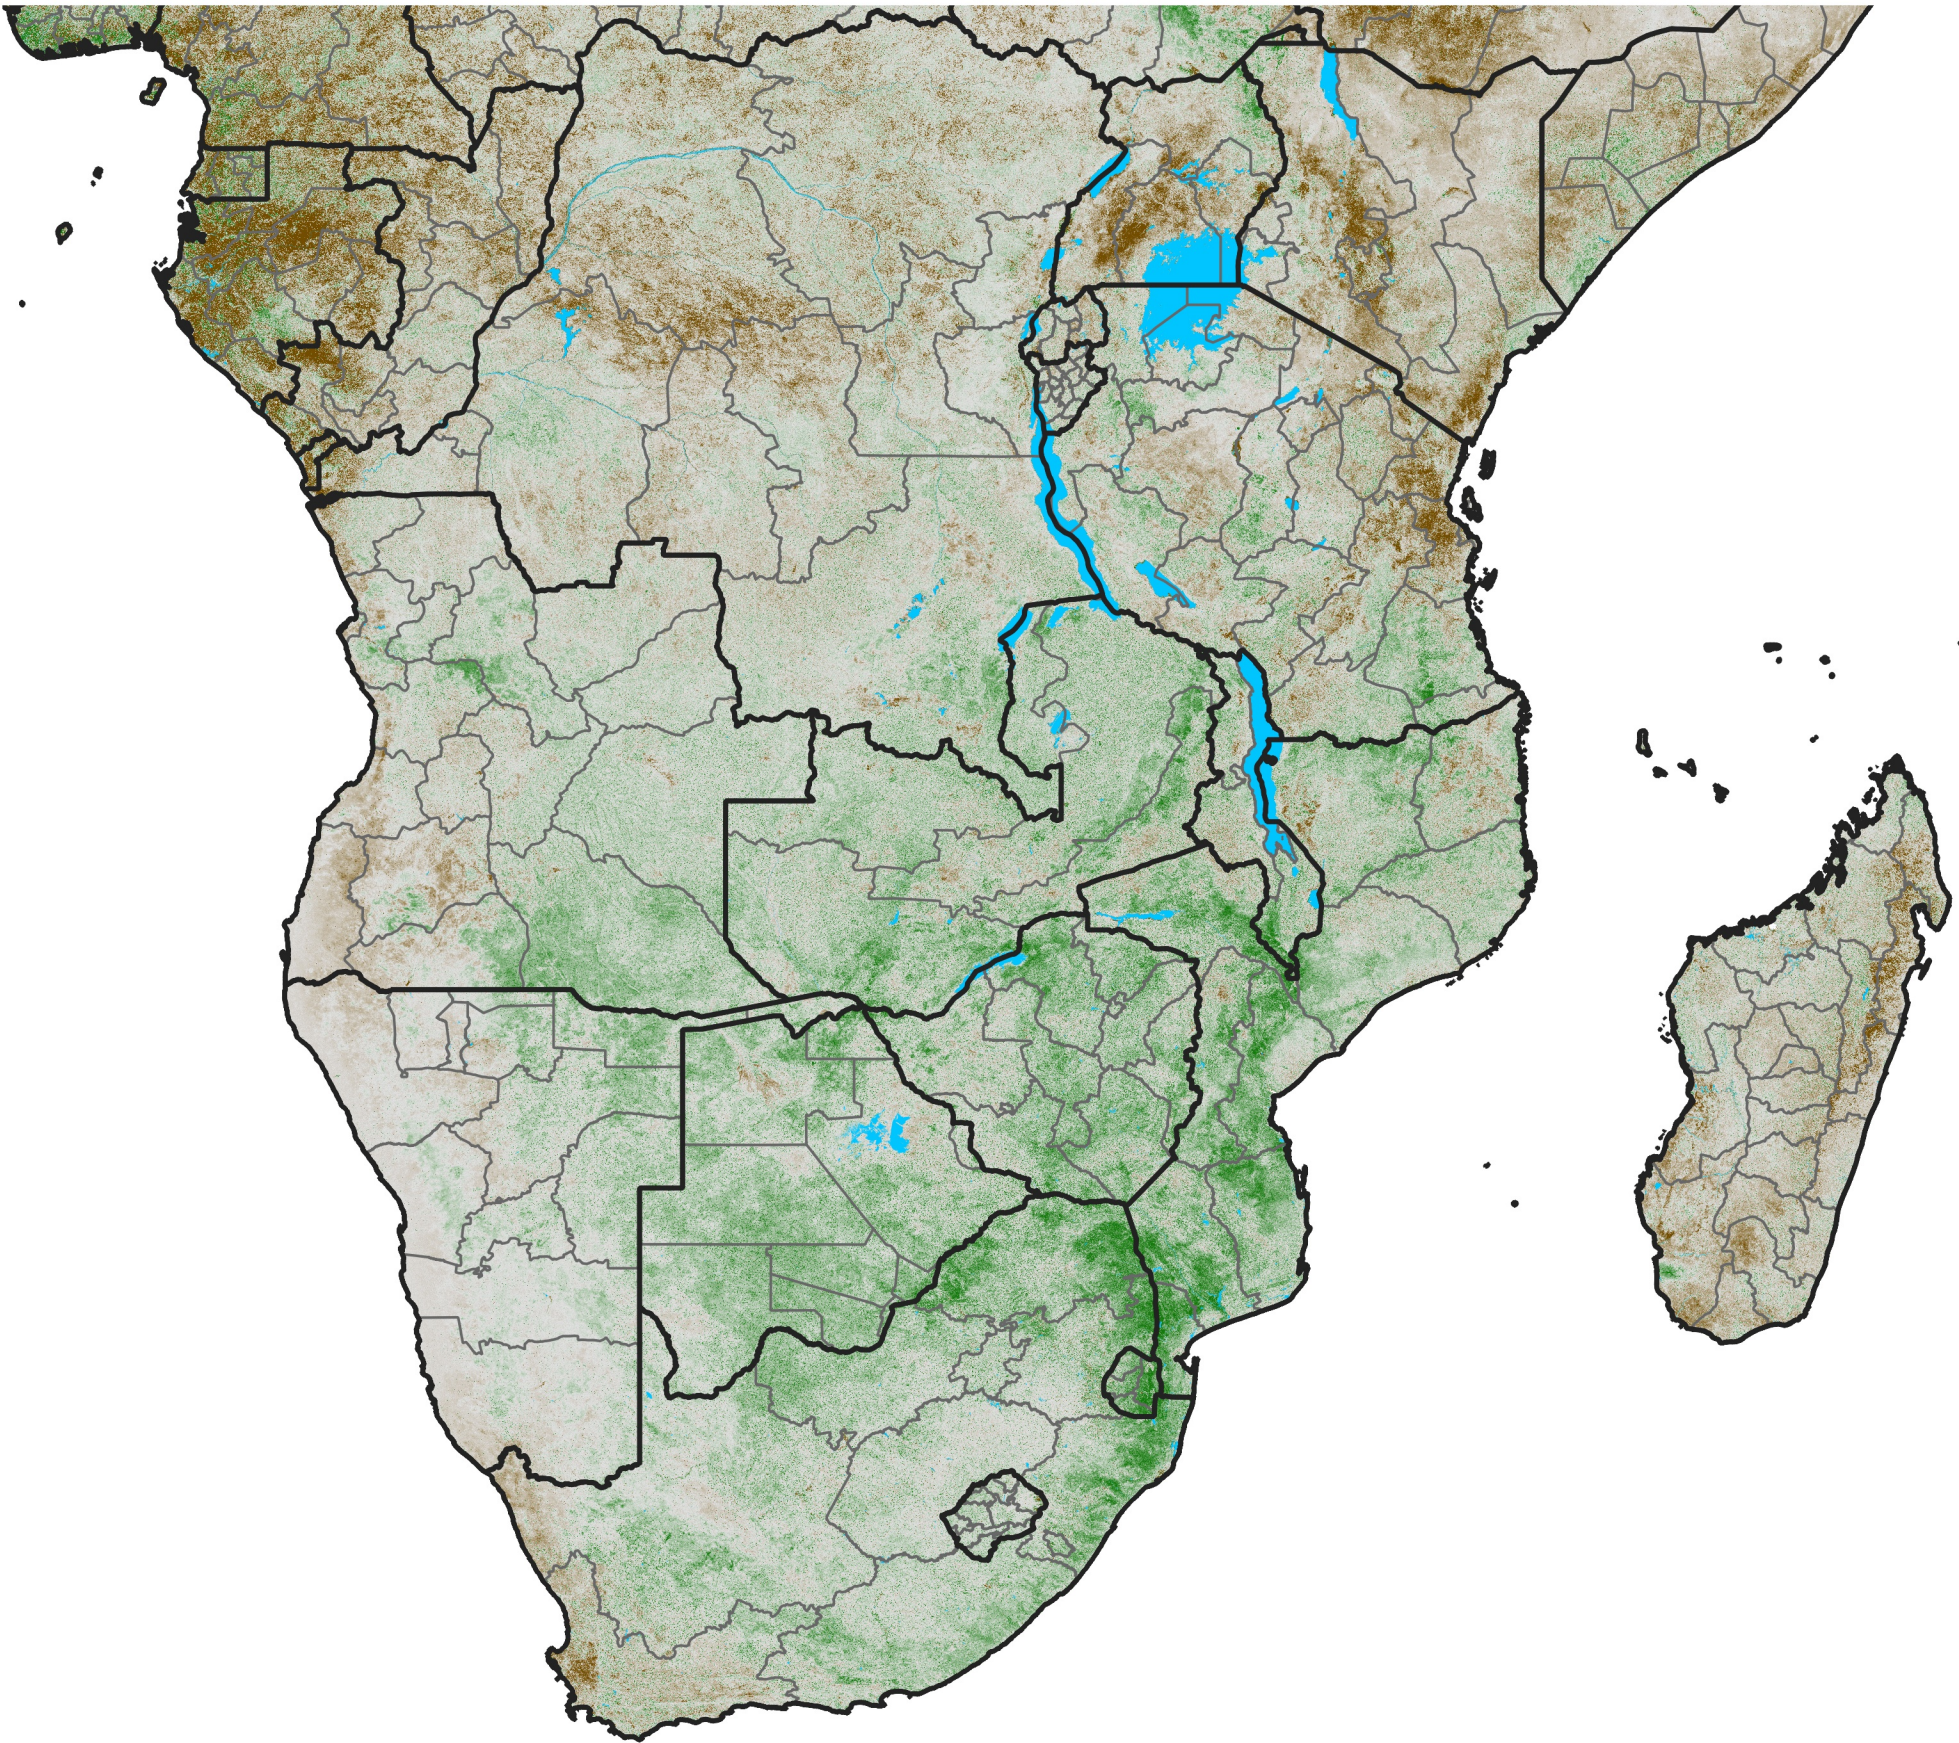

Southern Africa

NDVI Anomaly

2022 minus mean (2003 - 2022)

Period 20 / July 11 - 20, 2022

NDVI Anomaly

< -0.3 -0.2 -0.1 -0.05 0.05 0.1 0.2 >0.3

Negative

No Difference