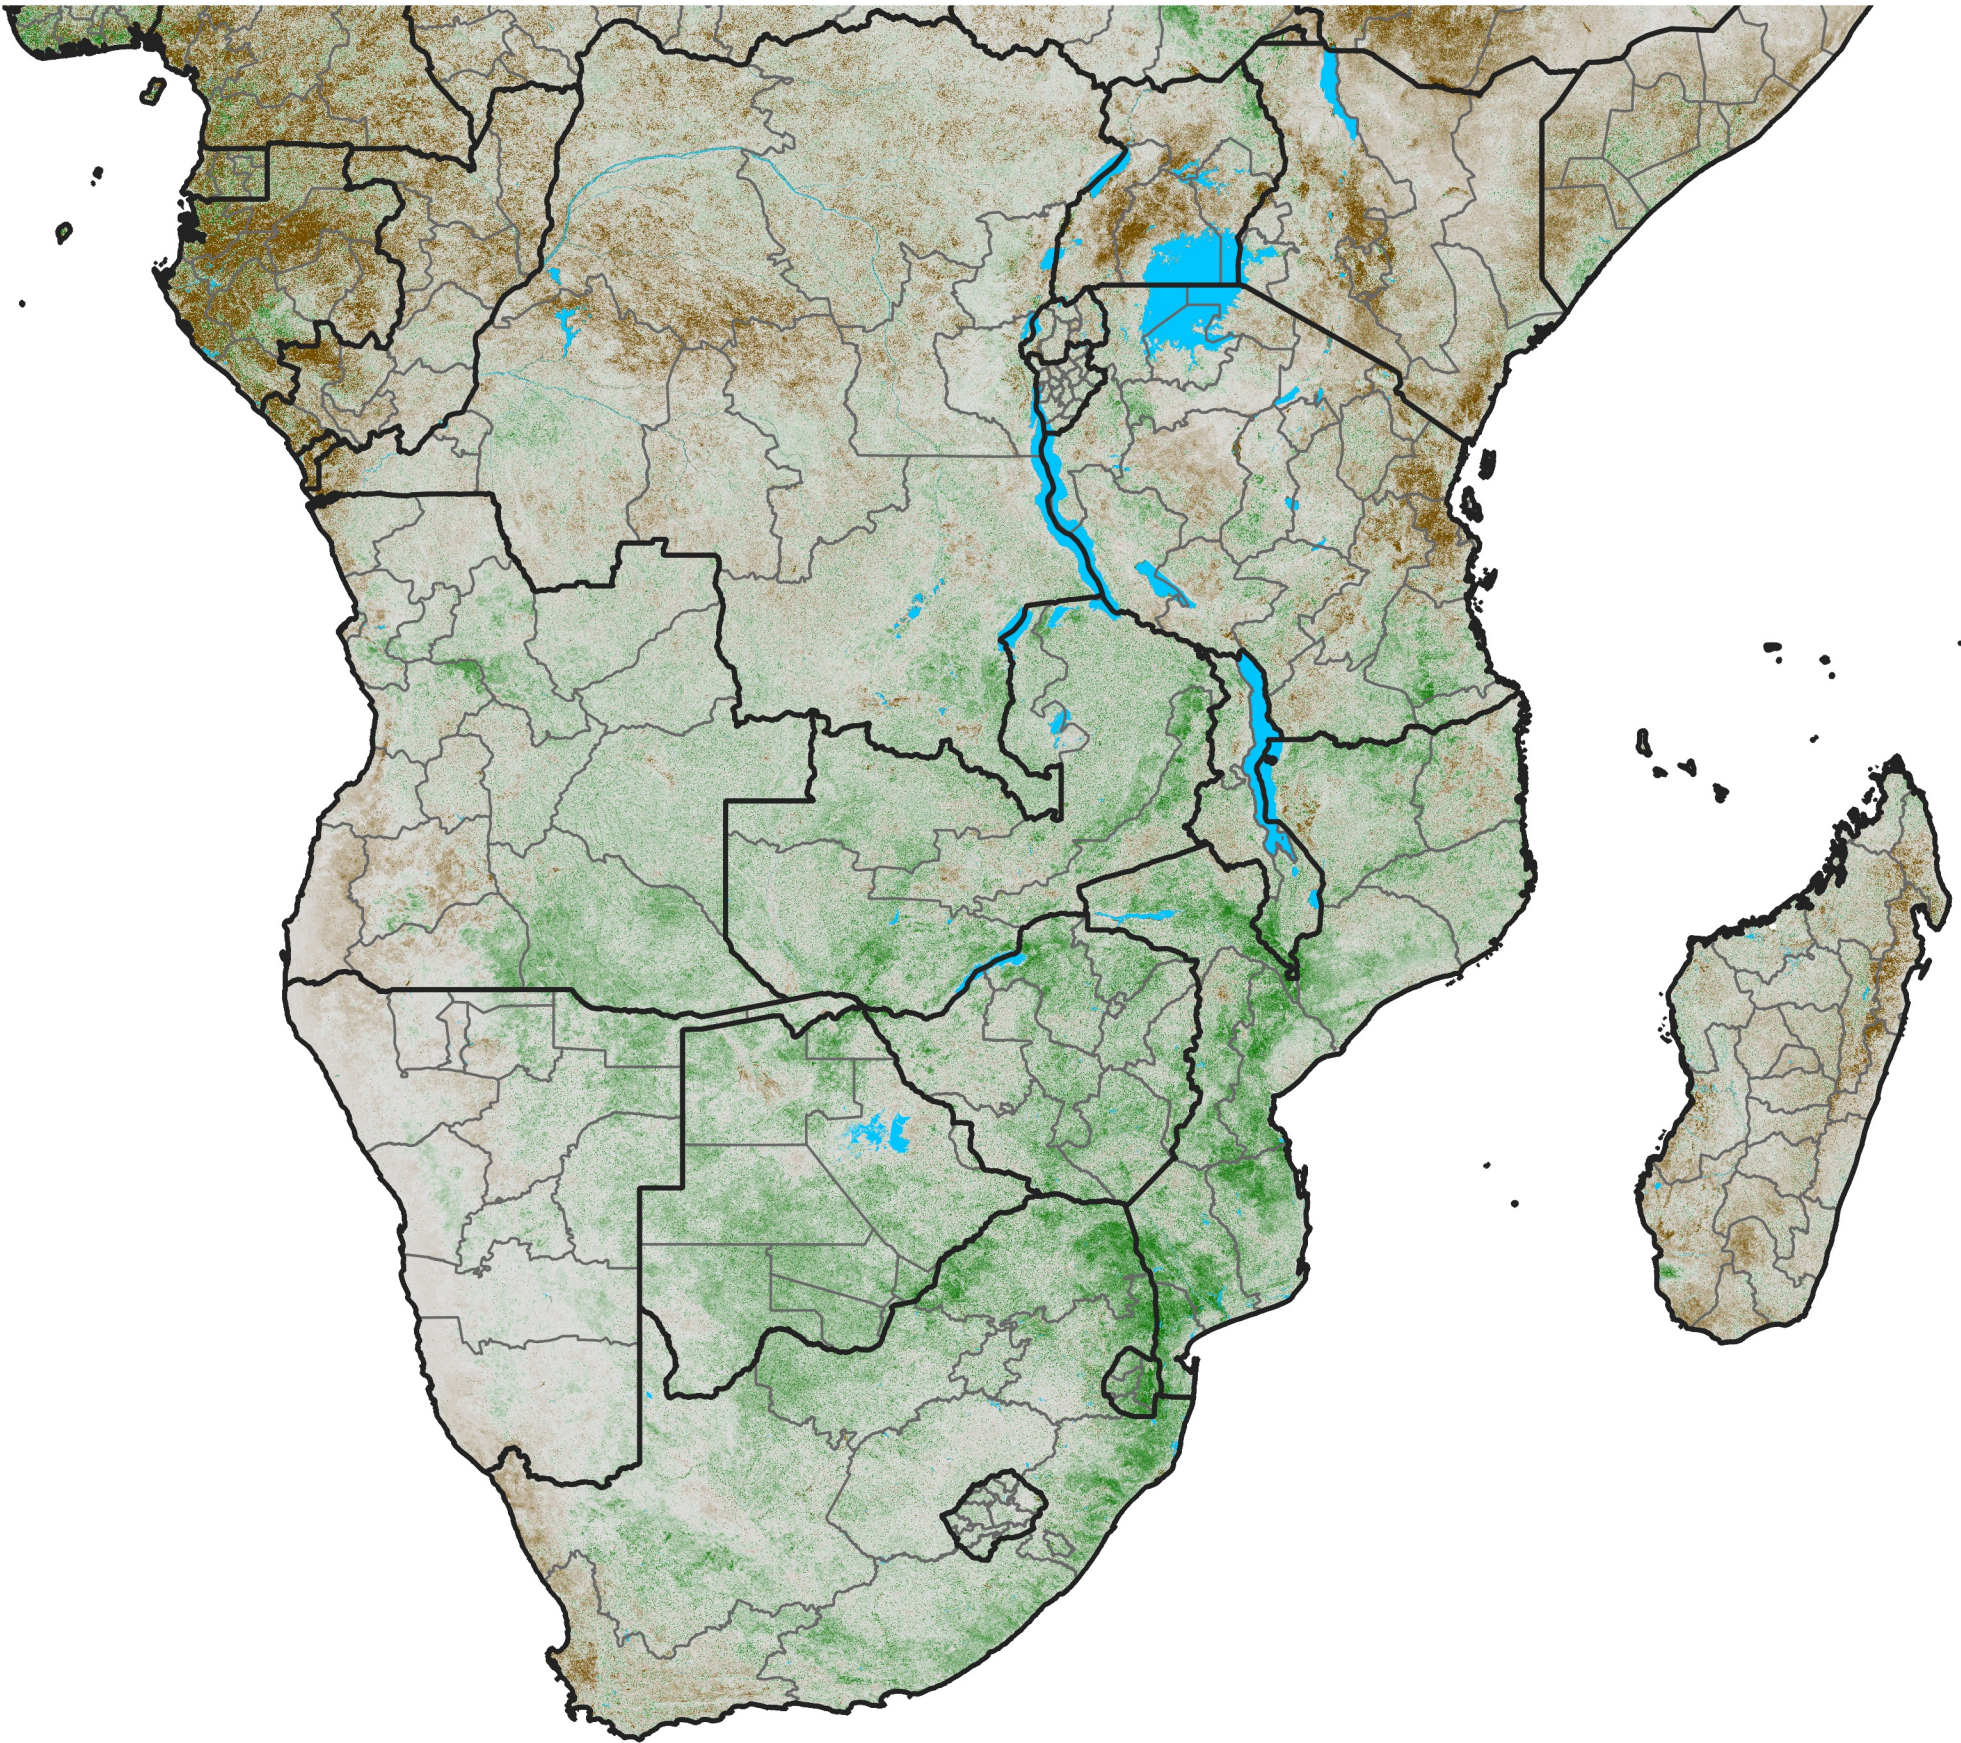

Southern Africa

NDVI Anomaly

2022 minus mean (2003 - 2022)

Period 21 / July 21 - 31, 2022

NDVI Anomaly

< -0.3 -0.2 -0.1 -0.05 0.05 0.1 0.2 >0.3

Negative

No Difference