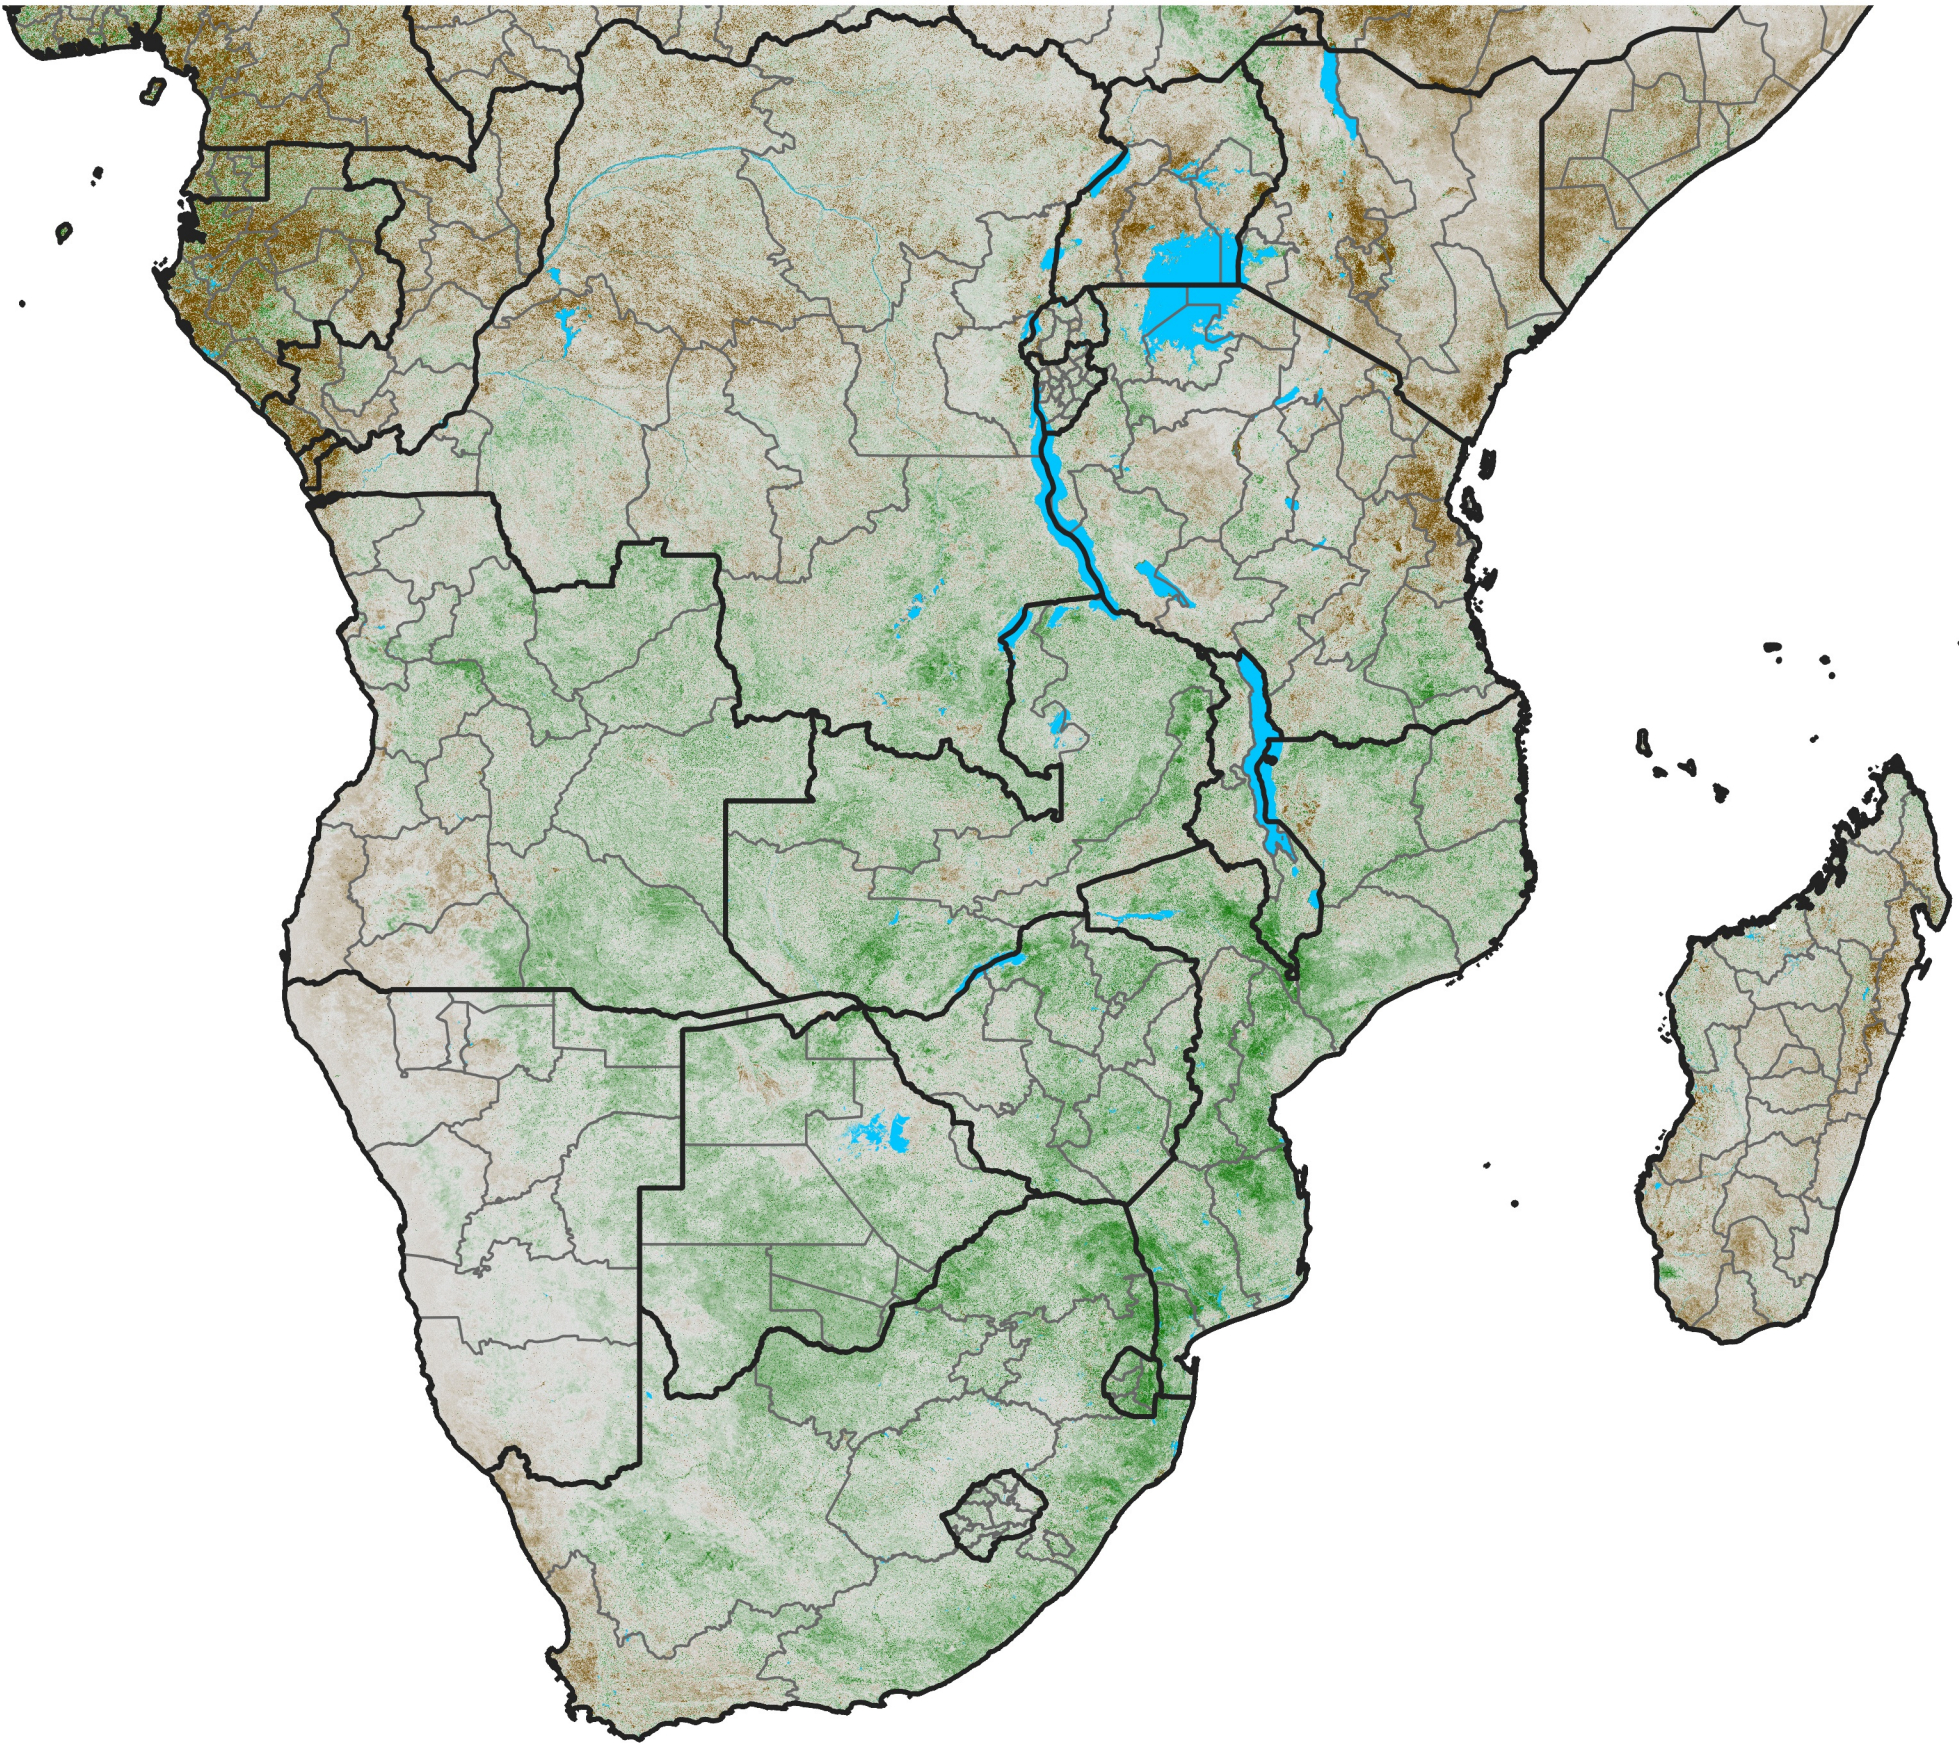

Southern Africa NDVI Anomaly

2022 minus mean (2003 - 2022)

Period 22 / August 01 - 10, 2022

NDVI Anomaly

< -0.3 -0.2 -0.1 -0.05 0.05 0.1 0.2 > 0.3

Negative

No Difference

Positive