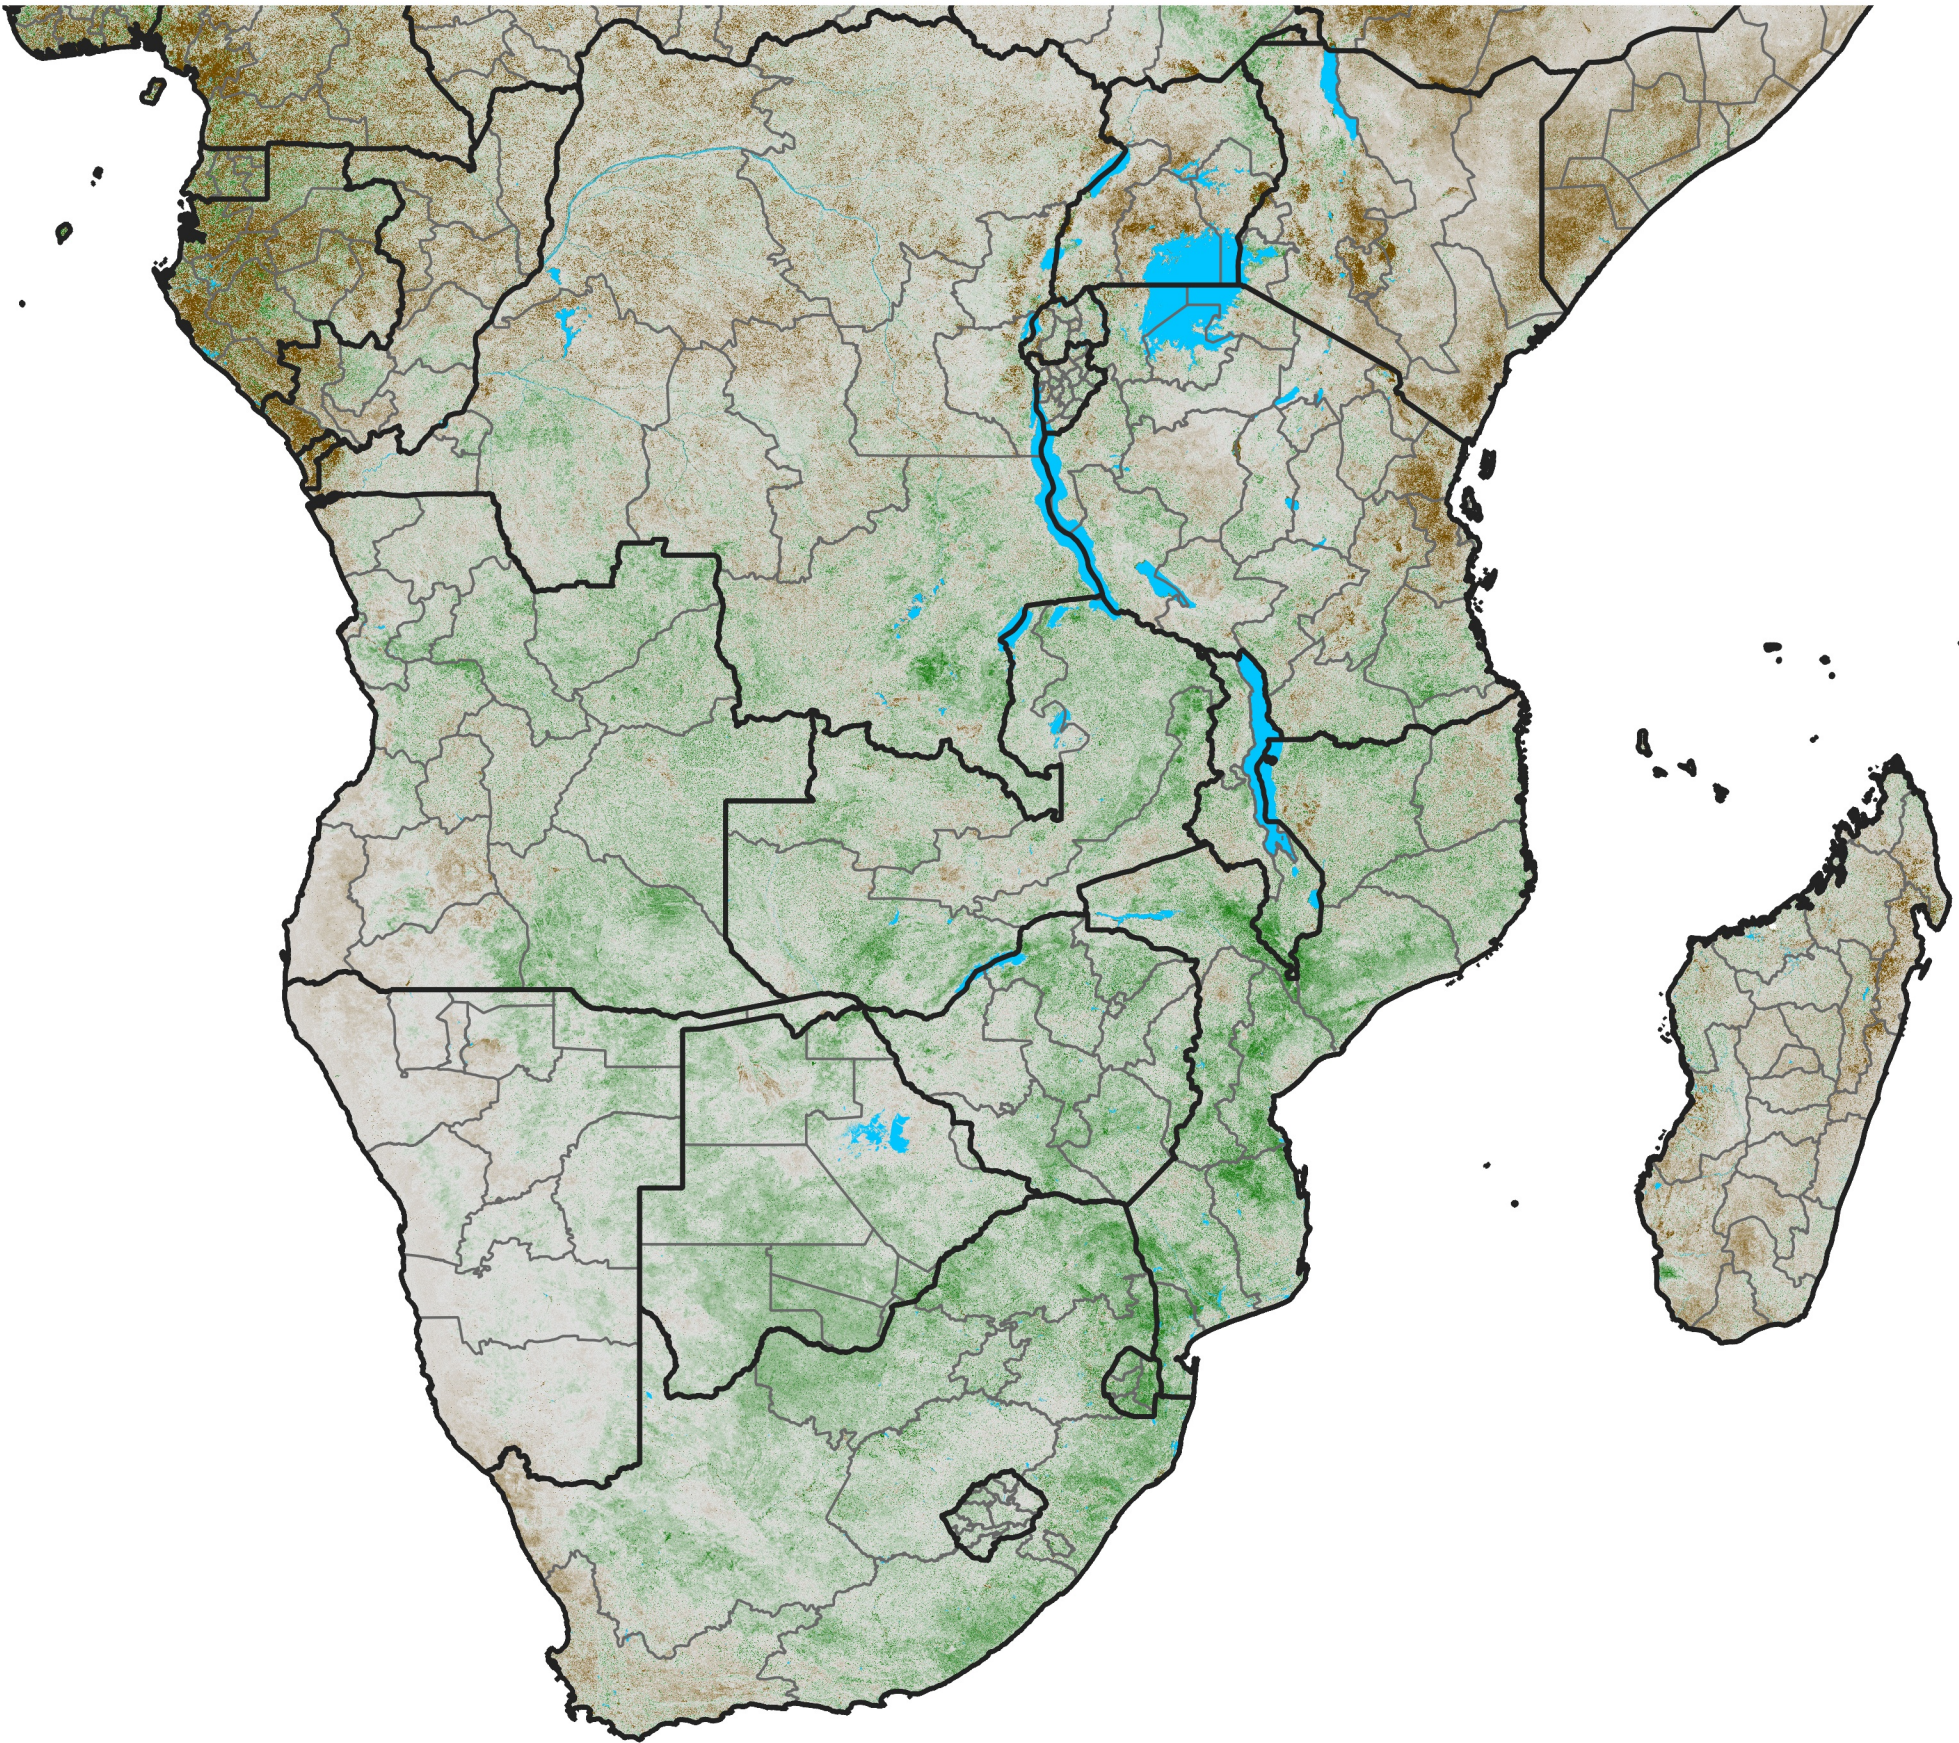

Southern Africa

NDVI Anomaly

2022 minus mean (2003 - 2022)

Period 23 / August 11 - 20, 2022

NDVI Anomaly

< -0.3 -0.2 -0.1 -0.05 0.05 0.1 0.2 >0.3

Negative

No Difference