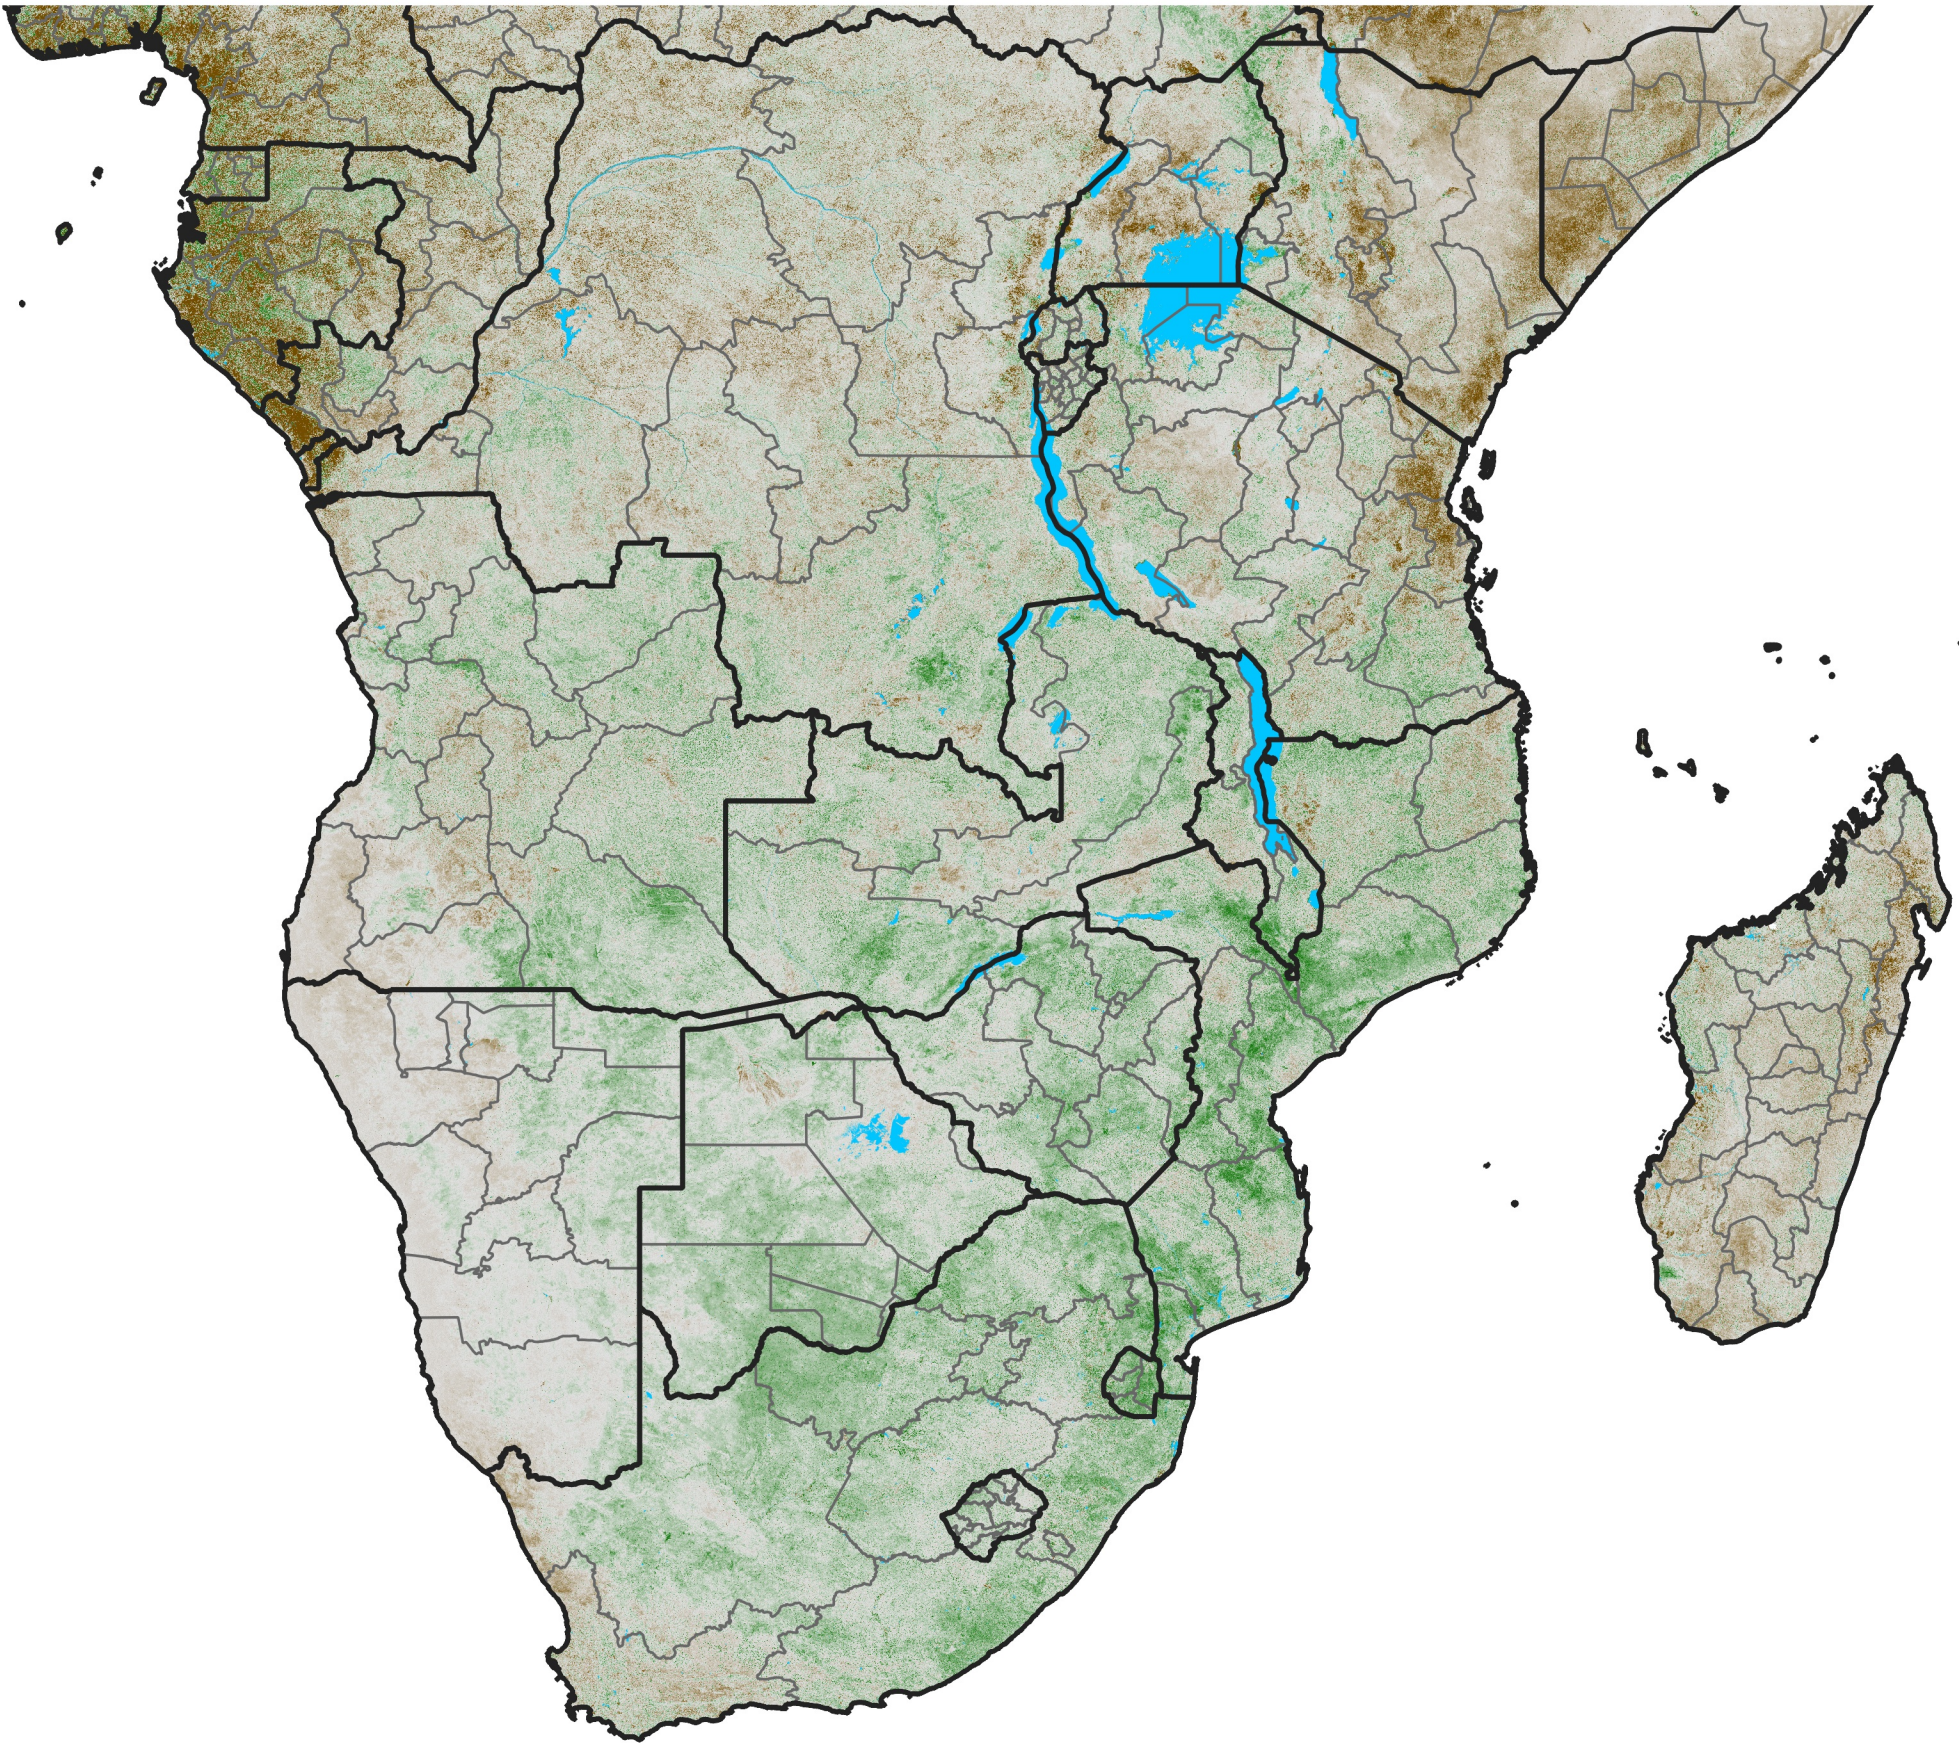

Southern Africa NDVI Anomaly

2022 minus mean (2003 - 2022)

Period 24 / August 21 - 31, 2022

NDVI Anomaly

< -0.3 -0.2 -0.1 -0.05 0.05 0.1 0.2 > 0.3

Negative

No Difference

Positive