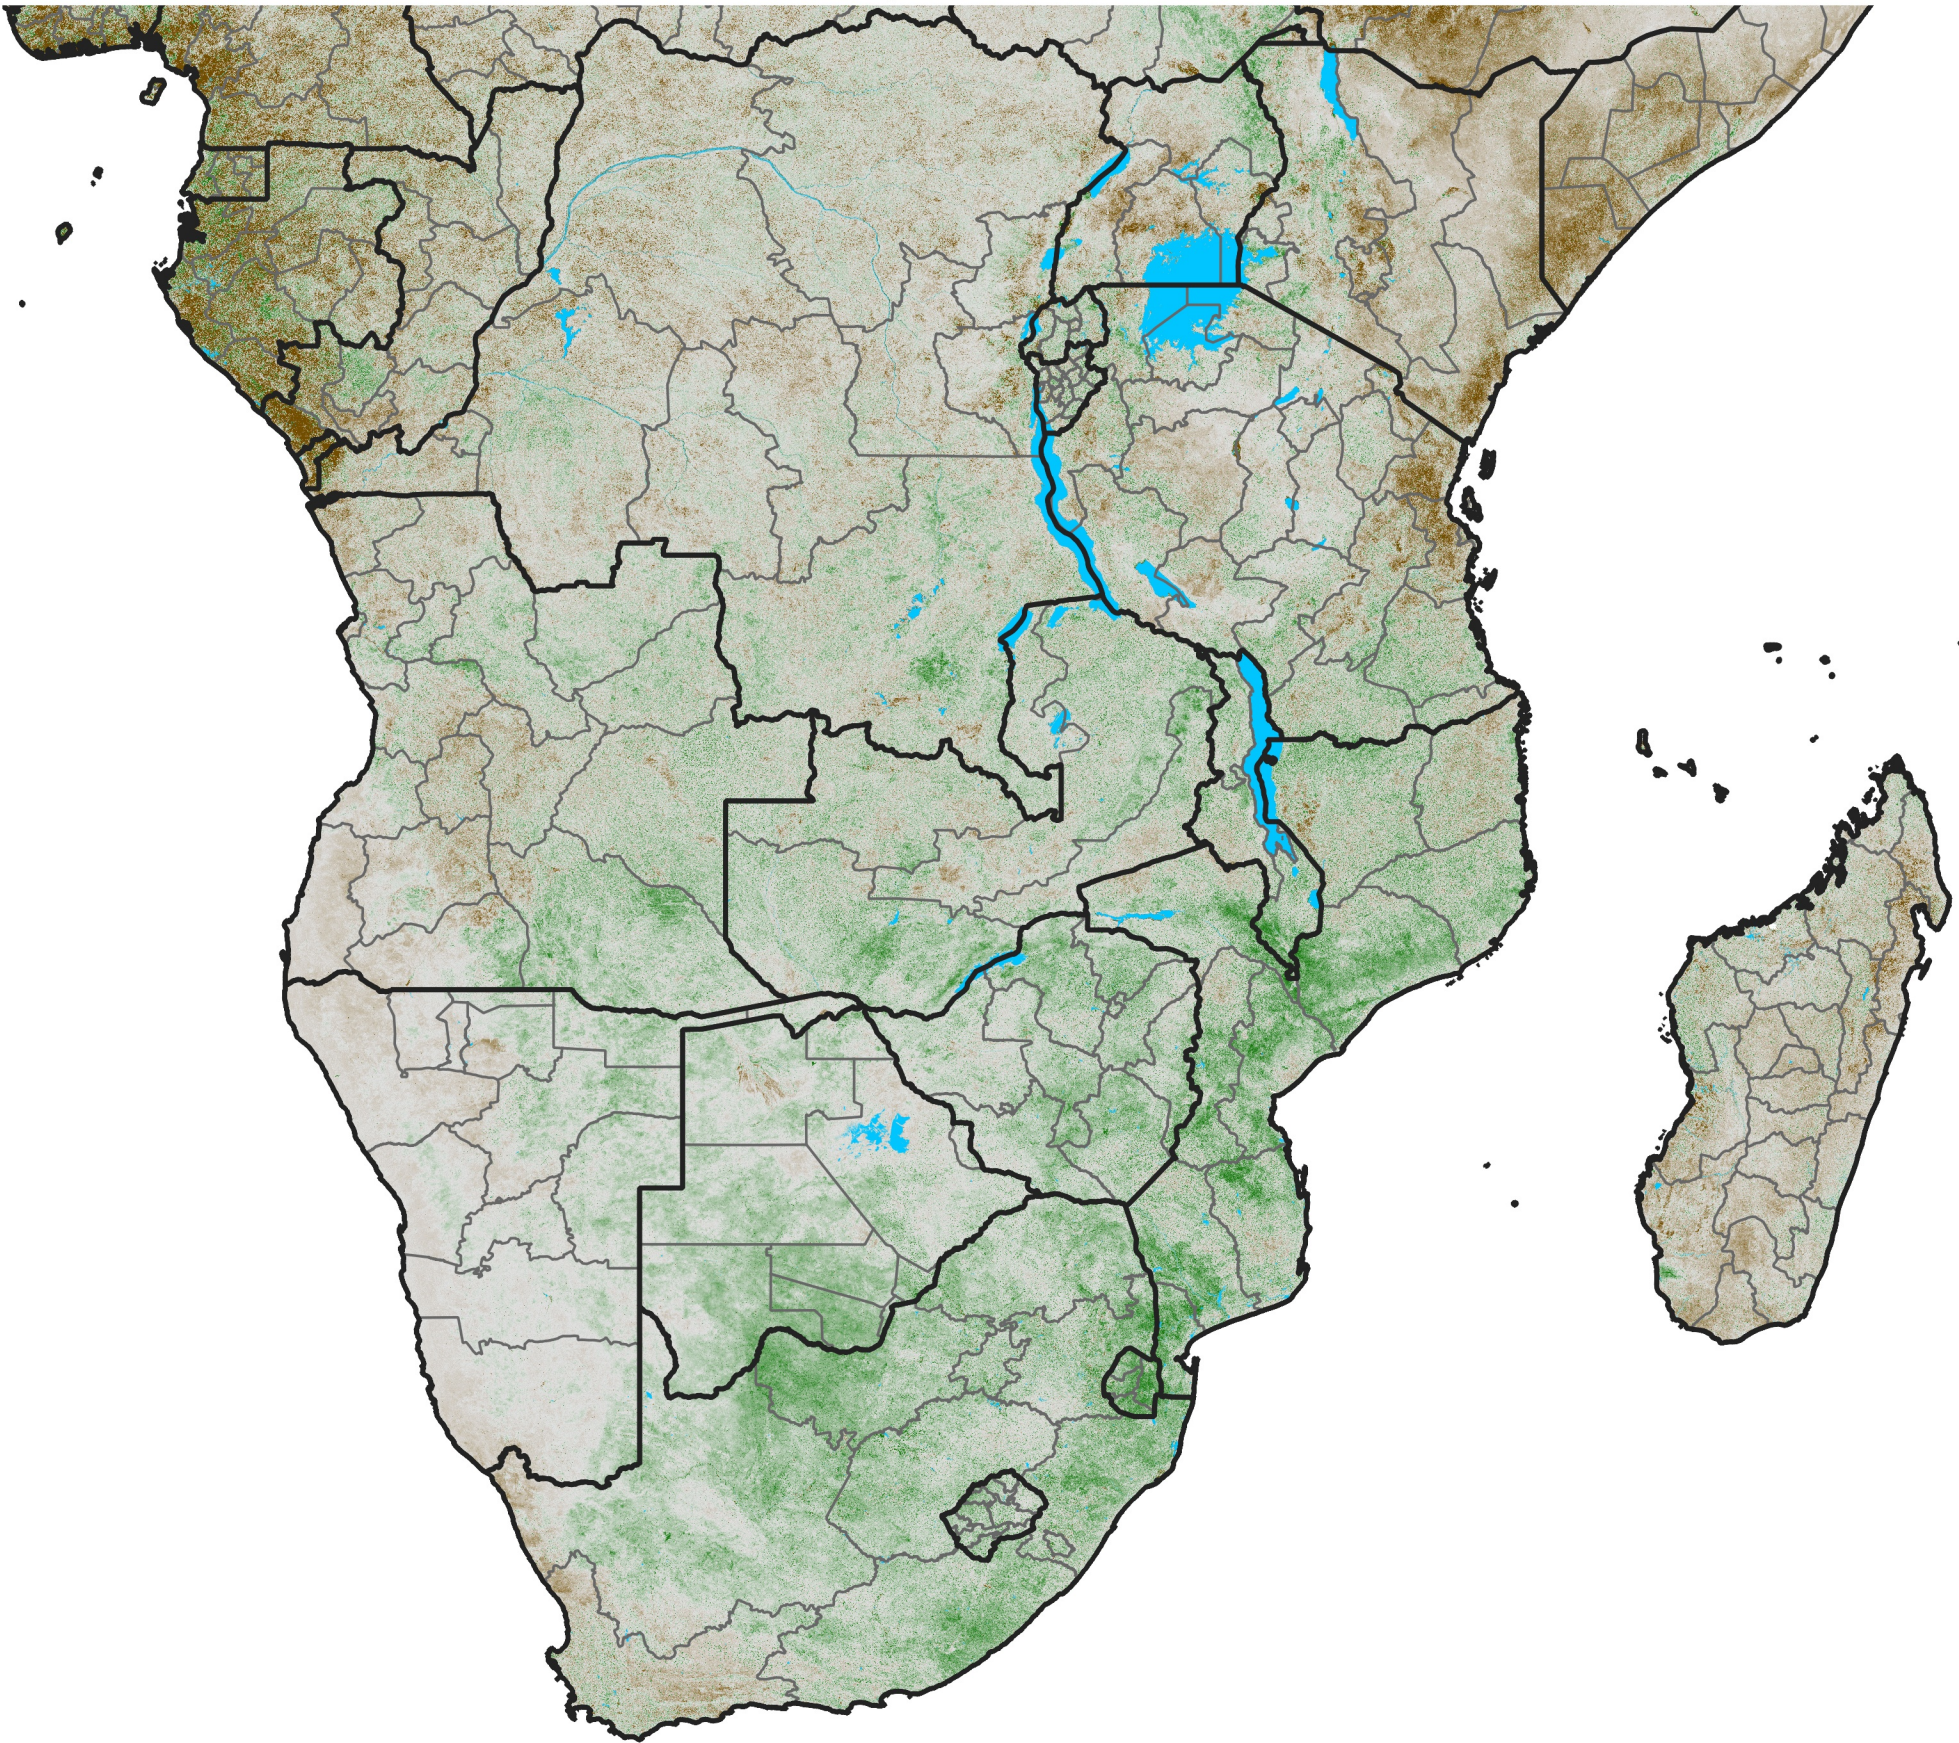

Southern Africa NDVI Anomaly

2022 minus mean (2003 - 2022)

Period 25 / September 01 - 10, 2022

NDVI Anomaly

< -0.3 -0.2 -0.1 -0.05 0.05 0.1 0.2 >0.3

Negative

No Difference

Positive