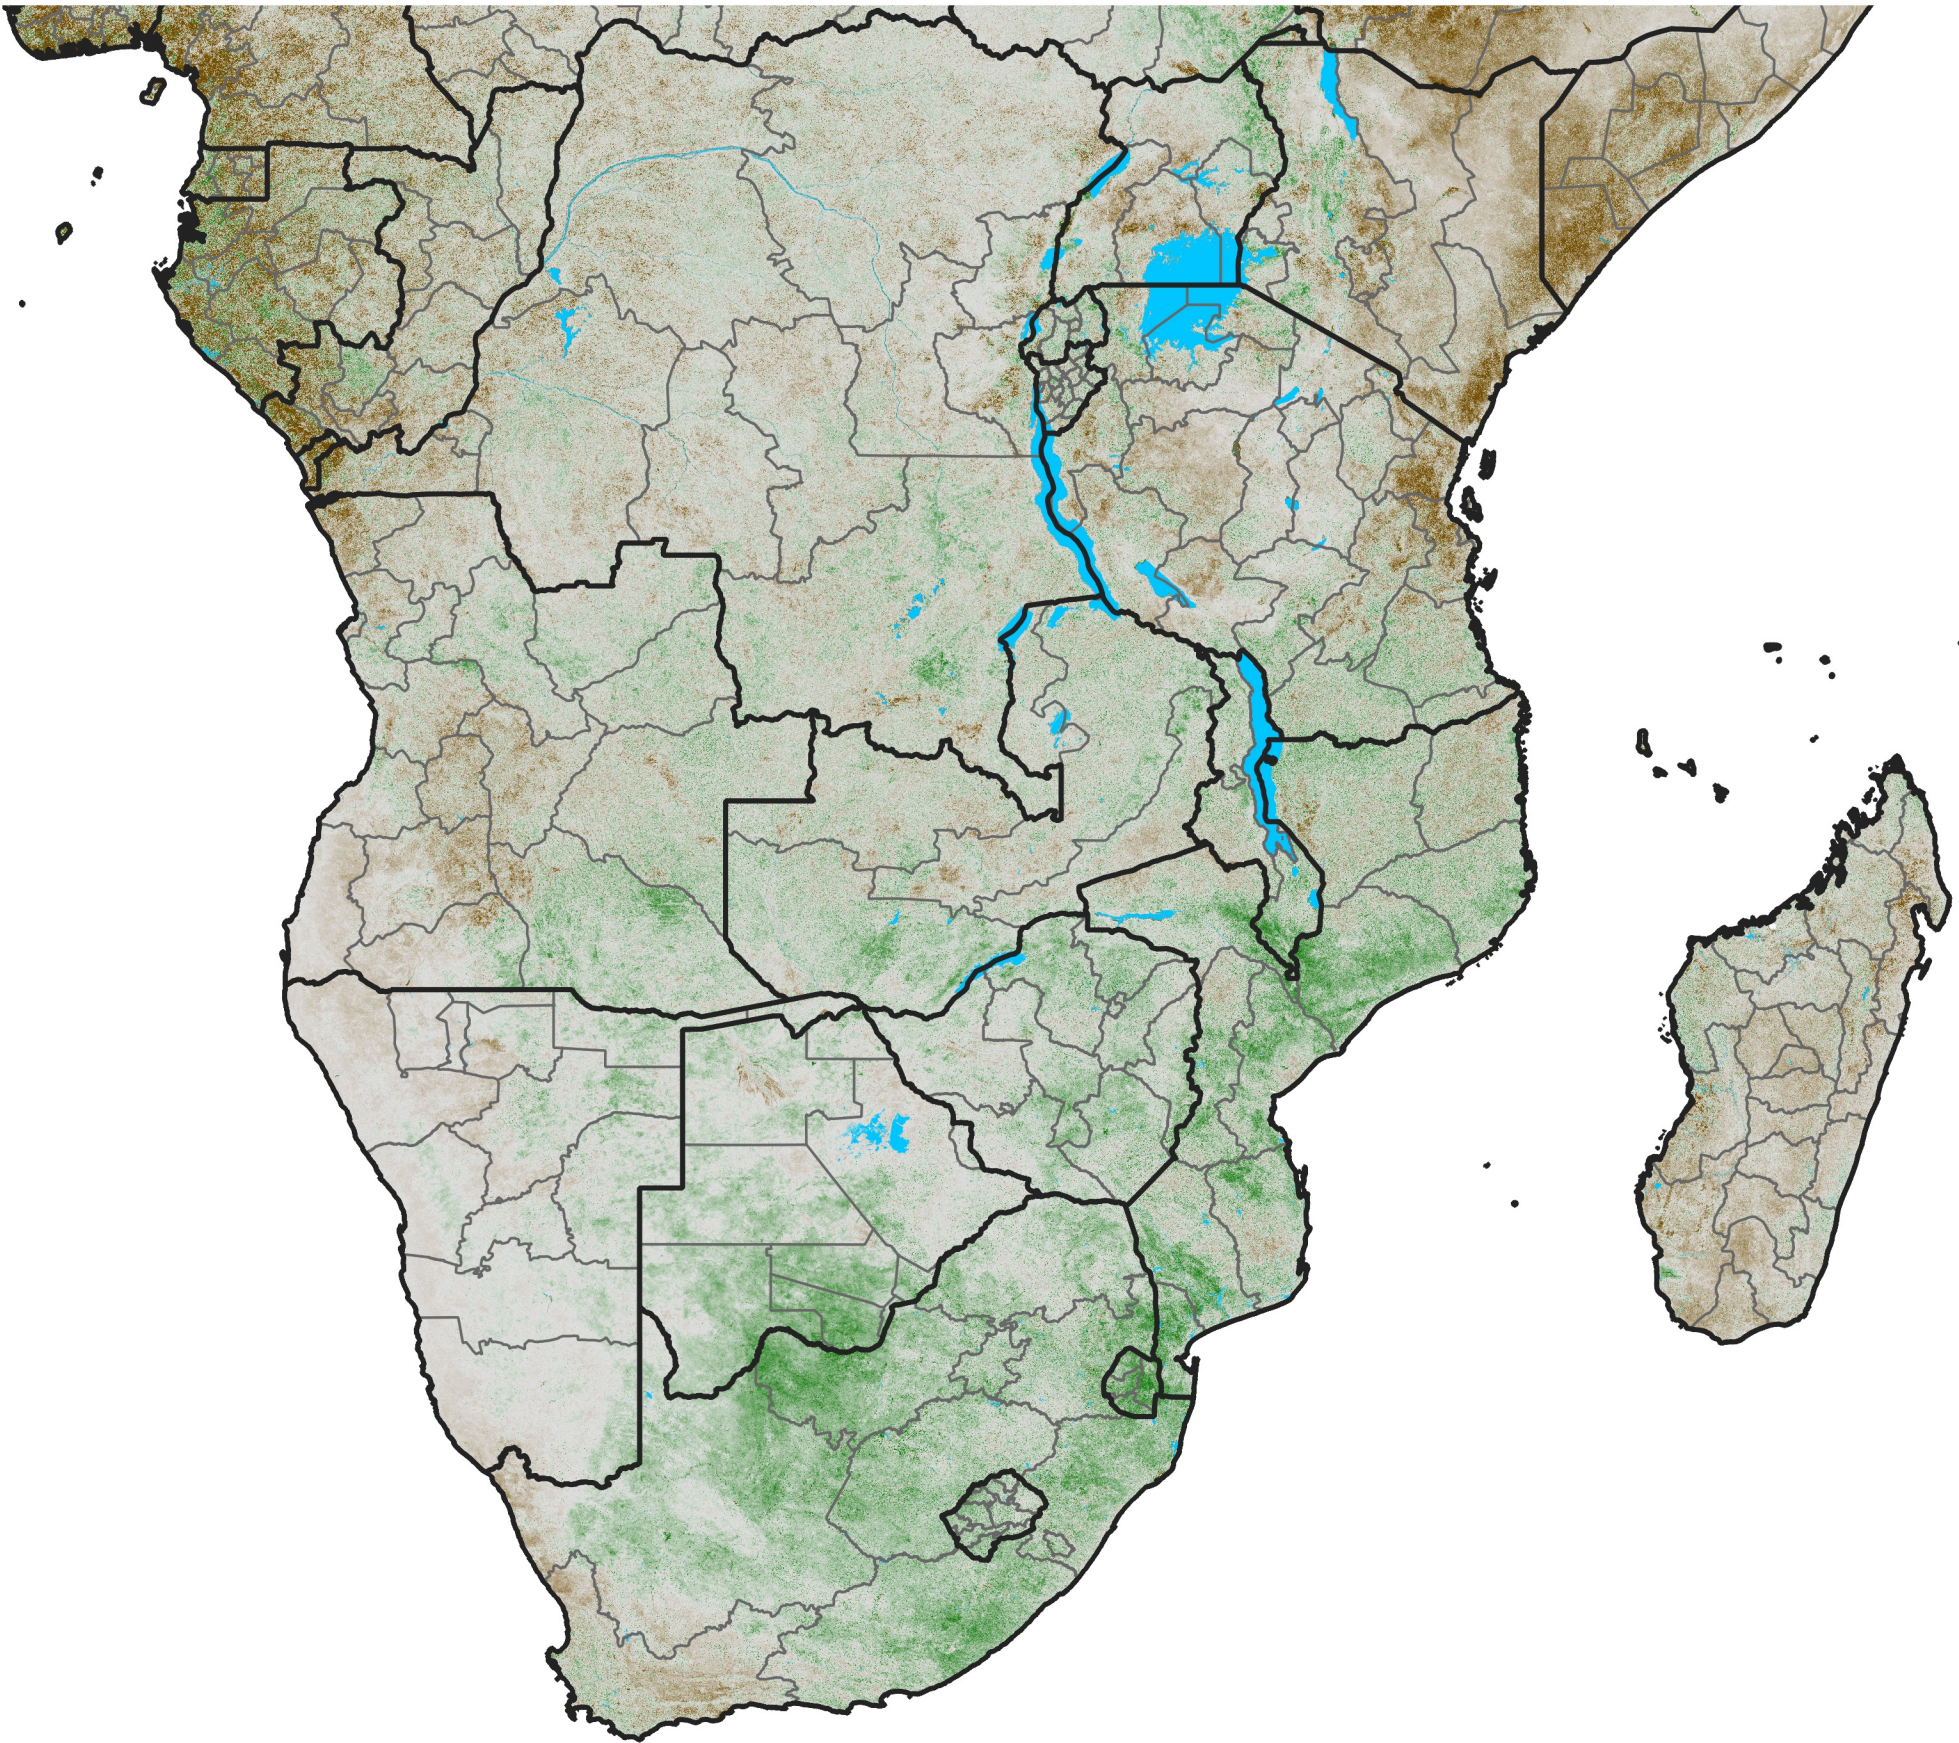

Southern Africa NDVI Anomaly

2022 minus mean (2003 - 2022)

Period 26 / September 11 - 20, 2022

NDVI Anomaly

< -0.3 -0.2 -0.1 -0.05 0.05 0.1 0.2 > 0.3

Negative

No Difference

Positive