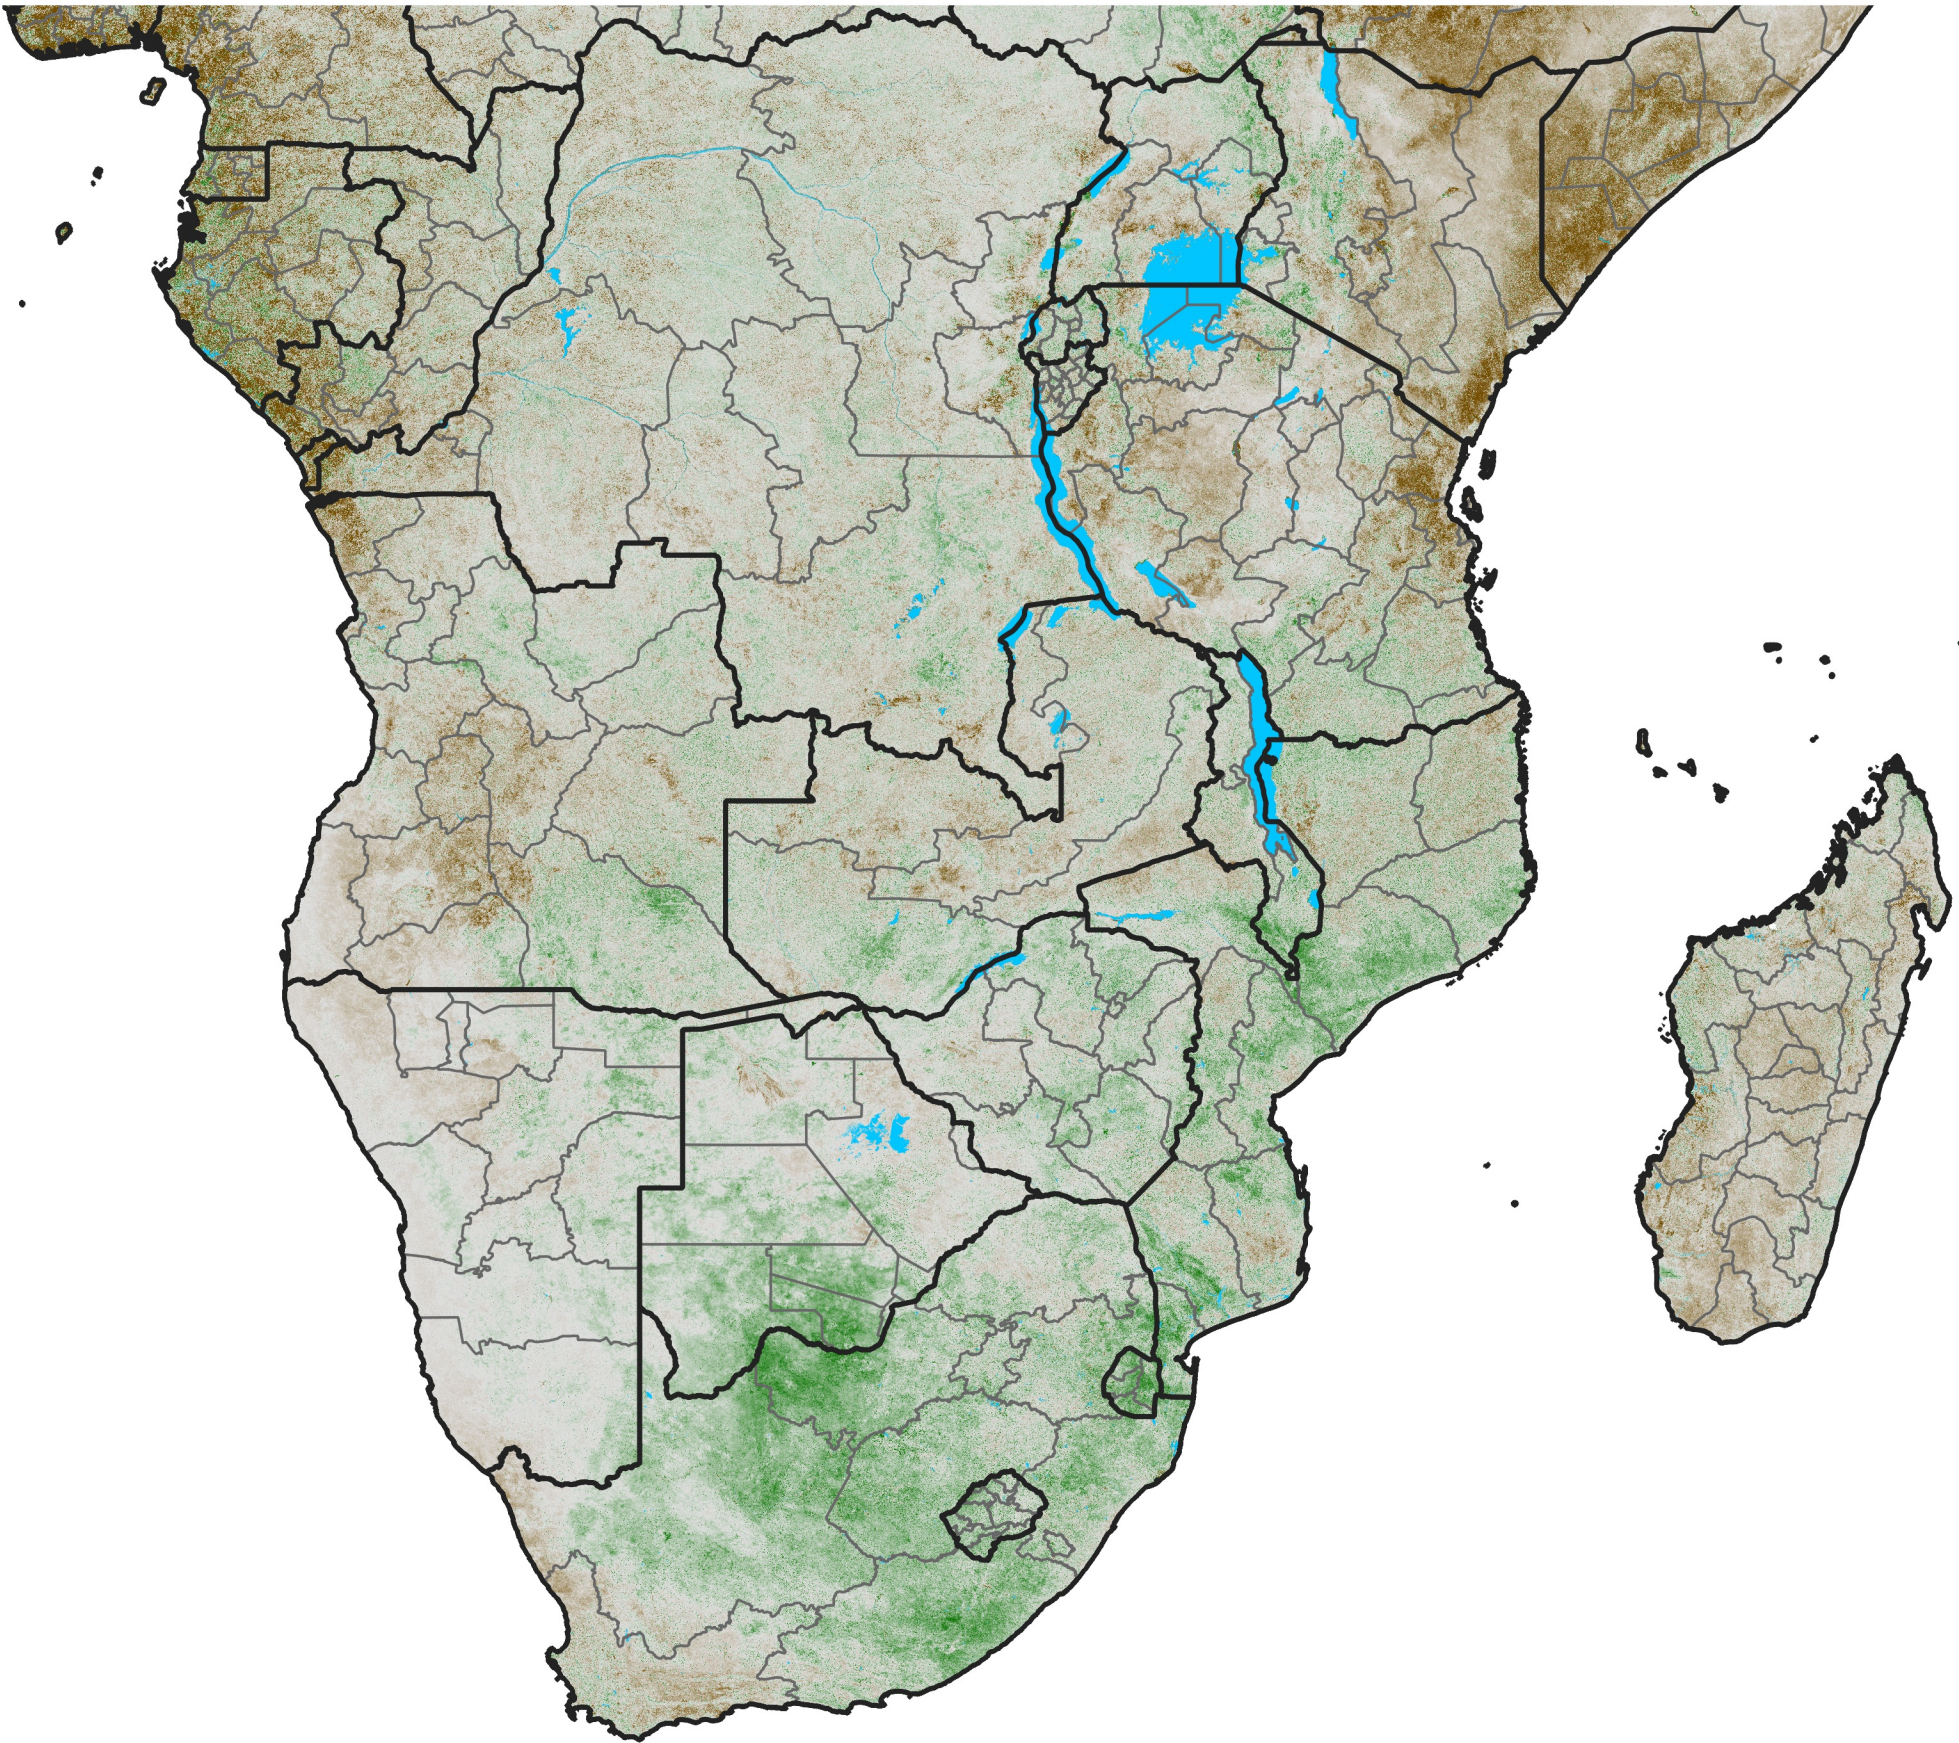

Southern Africa NDVI Anomaly

2022 minus mean (2003 - 2022)

Period 27 / September 21 - 30, 2022

NDVI Anomaly

< -0.3 -0.2 -0.1 -0.05 0.05 0.1 0.2 >0.3

Negative

No Difference

Positive