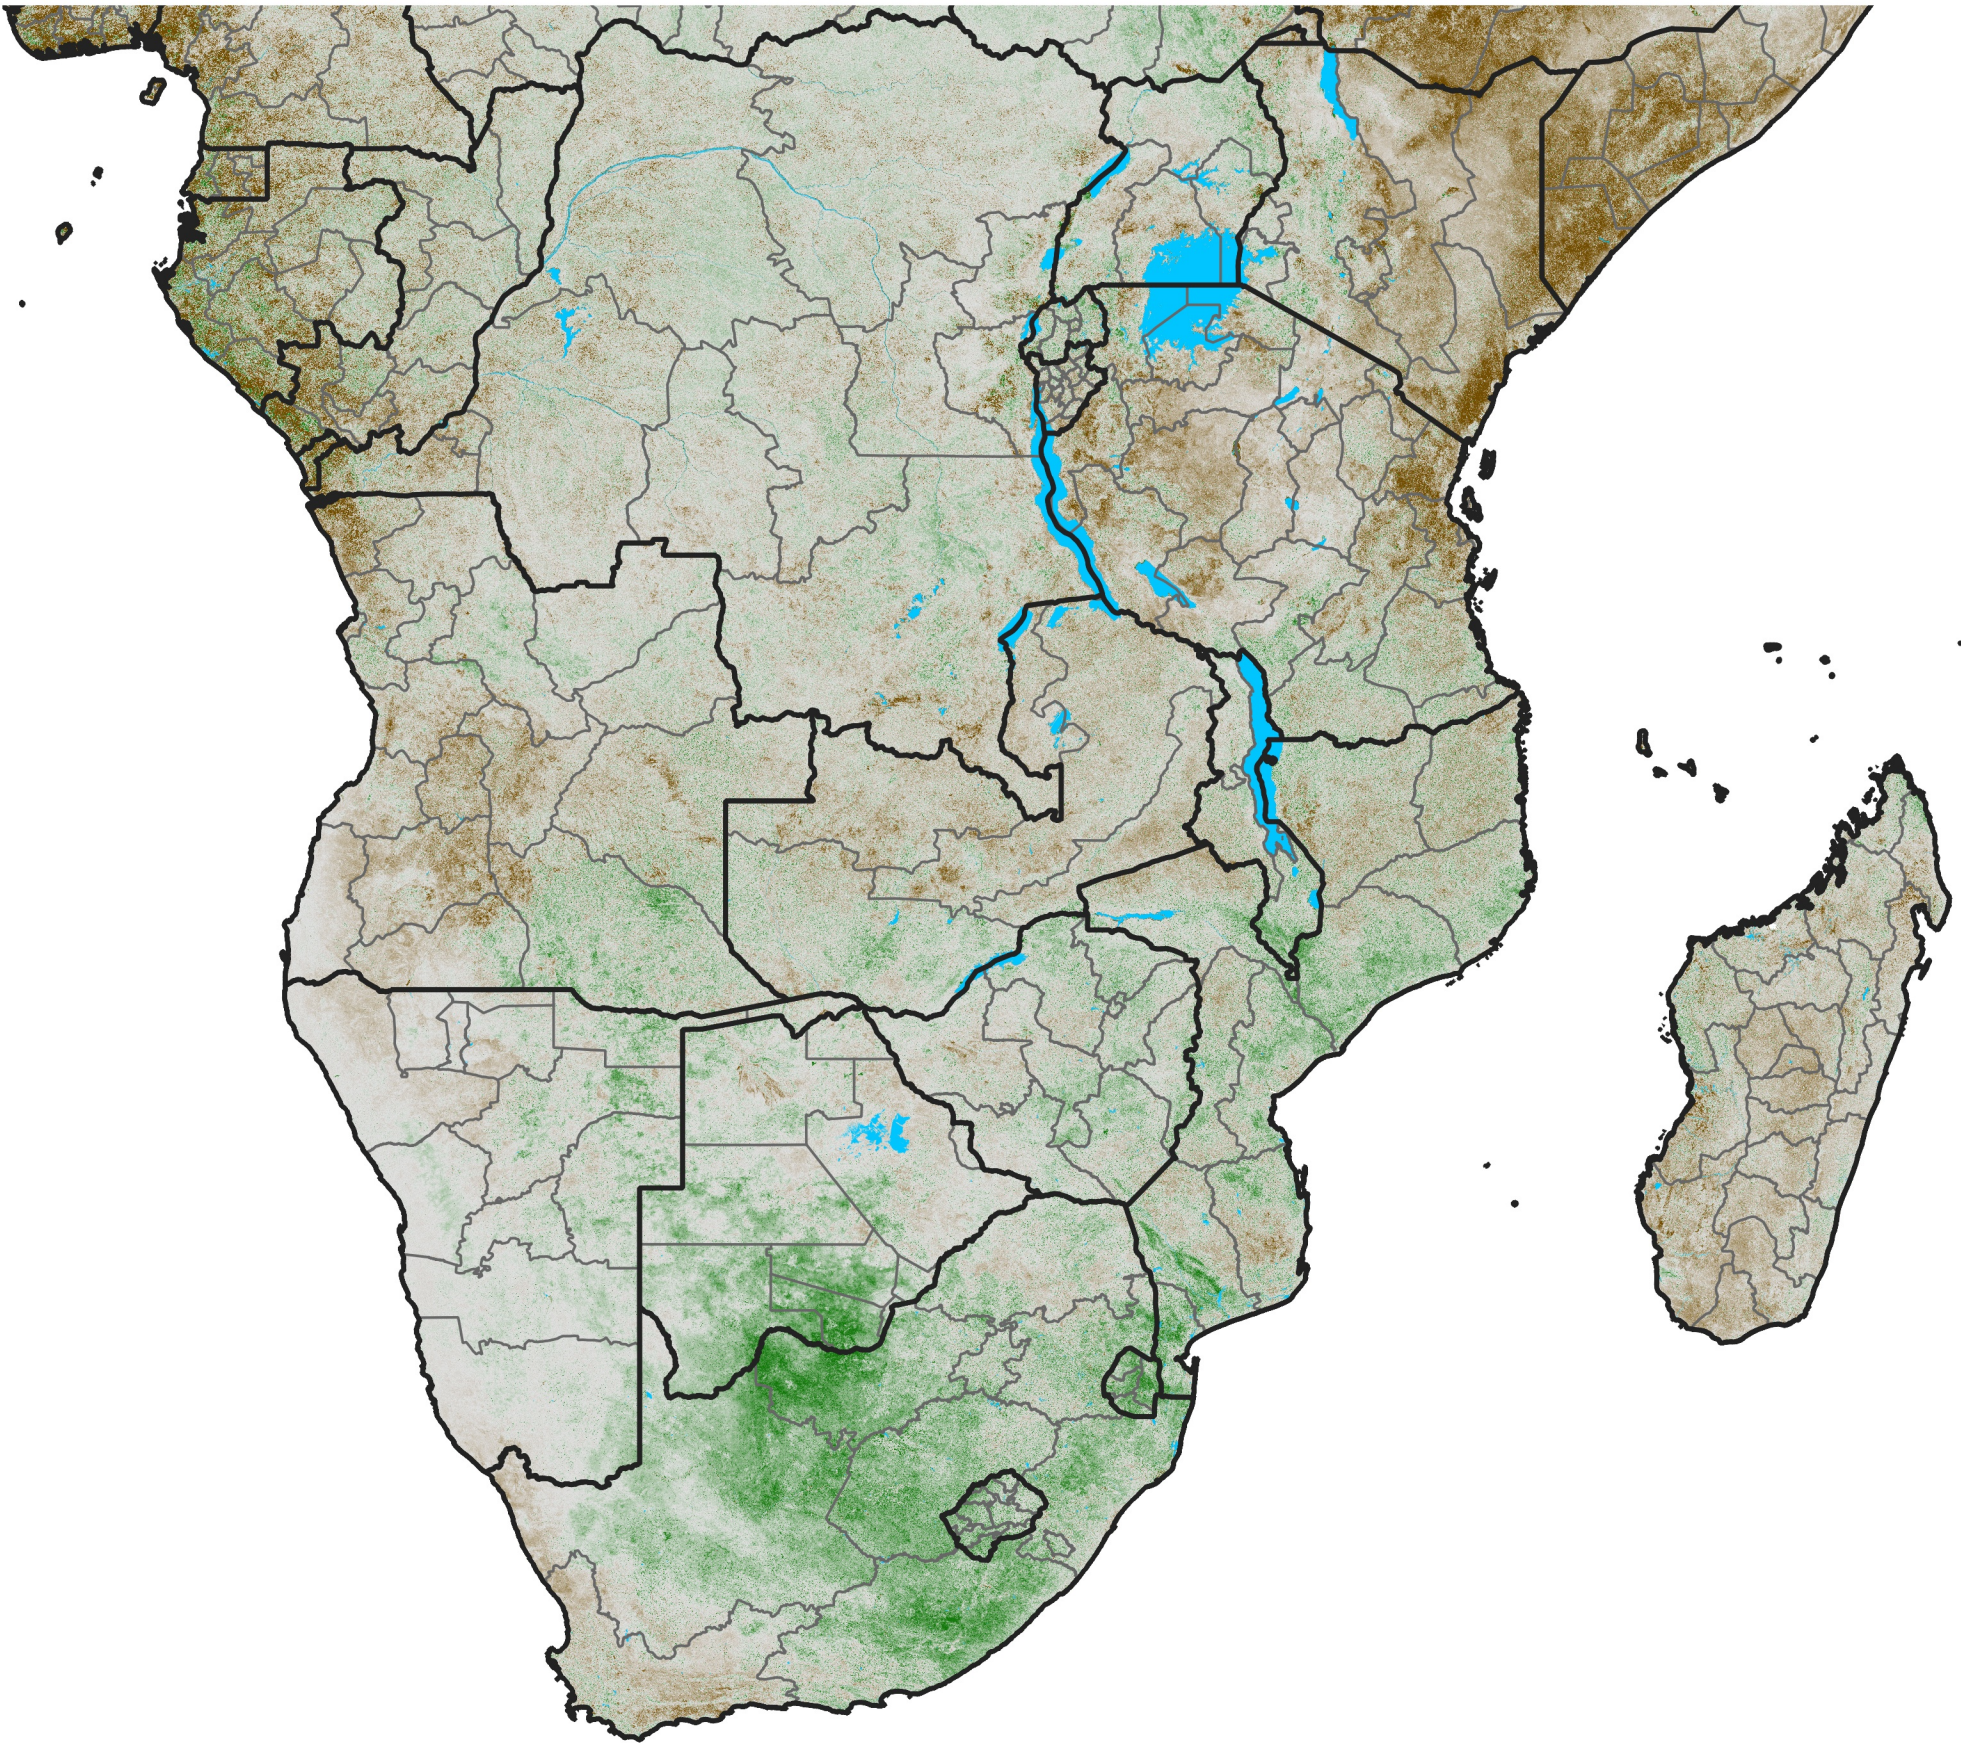

Southern Africa NDVI Anomaly

2022 minus mean (2003 - 2022)

Period 28 / October 01 - 10, 2022

NDVI Anomaly

< -0.3 -0.2 -0.1 -0.05 0.05 0.1 0.2 >0.3

Negative

No Difference

Positive