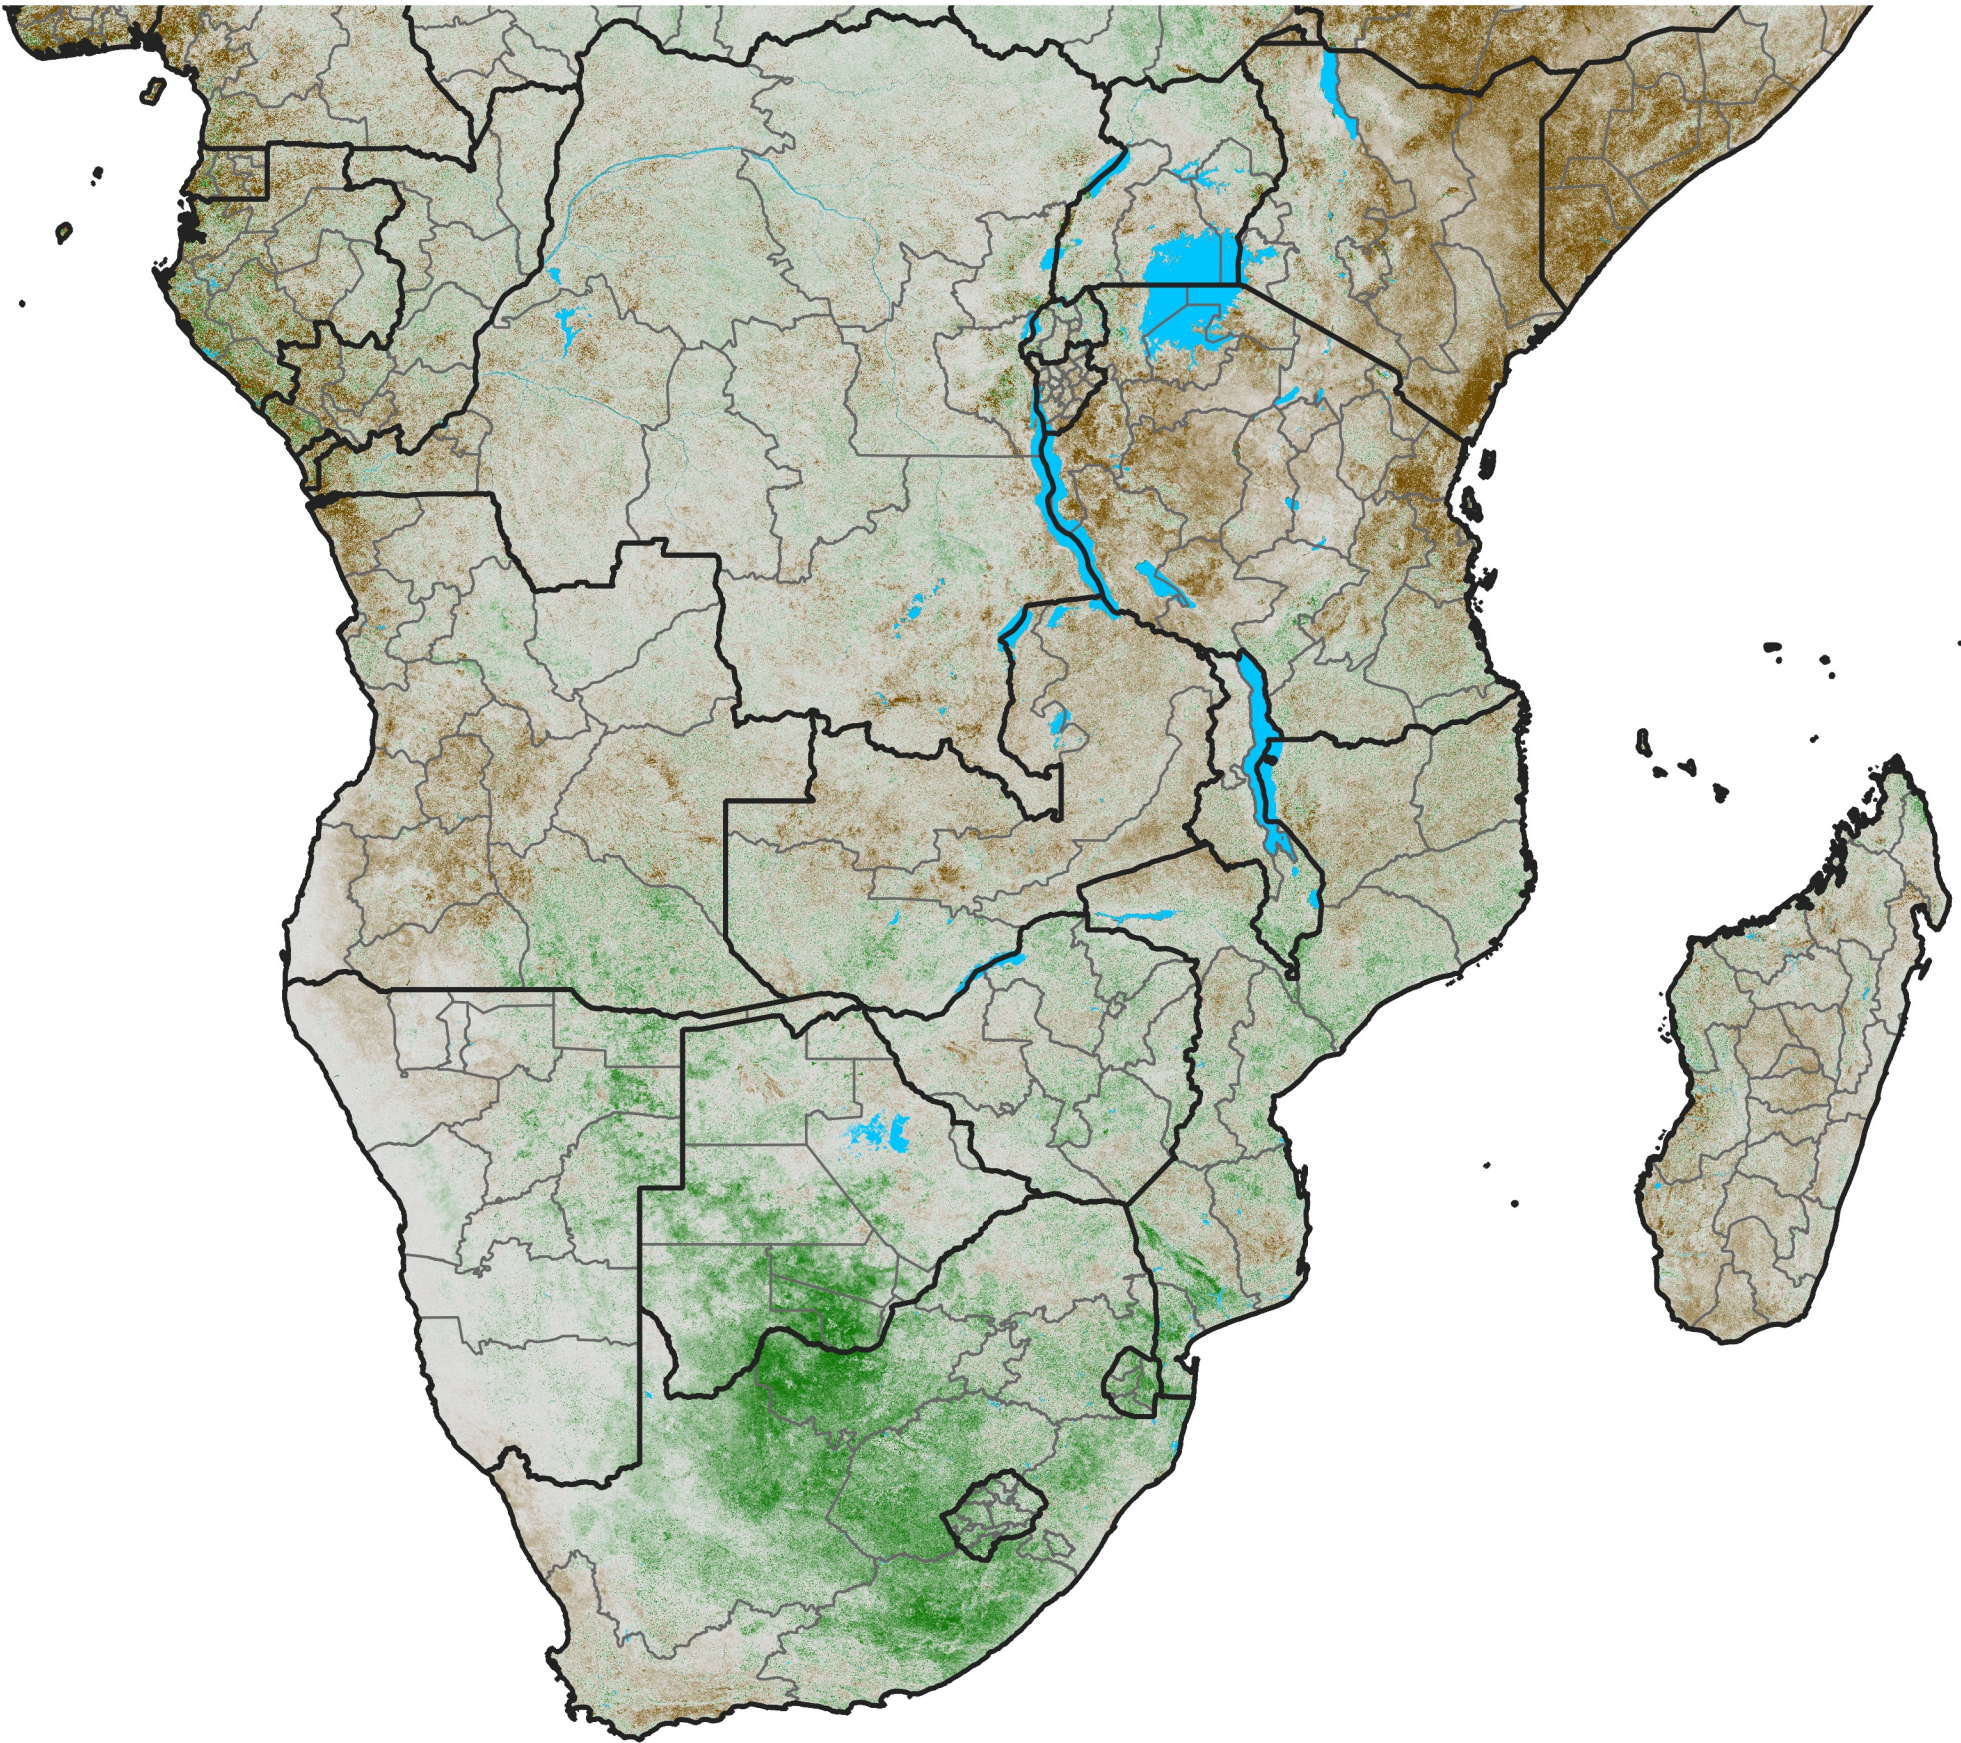

Southern Africa NDVI Anomaly

2022 minus mean (2003 - 2022)

Period 29 / October 11 - 20, 2022

NDVI Anomaly

< -0.3 -0.2 -0.1 -0.05 0.05 0.1 0.2 >0.3

Negative

No Difference

Positive