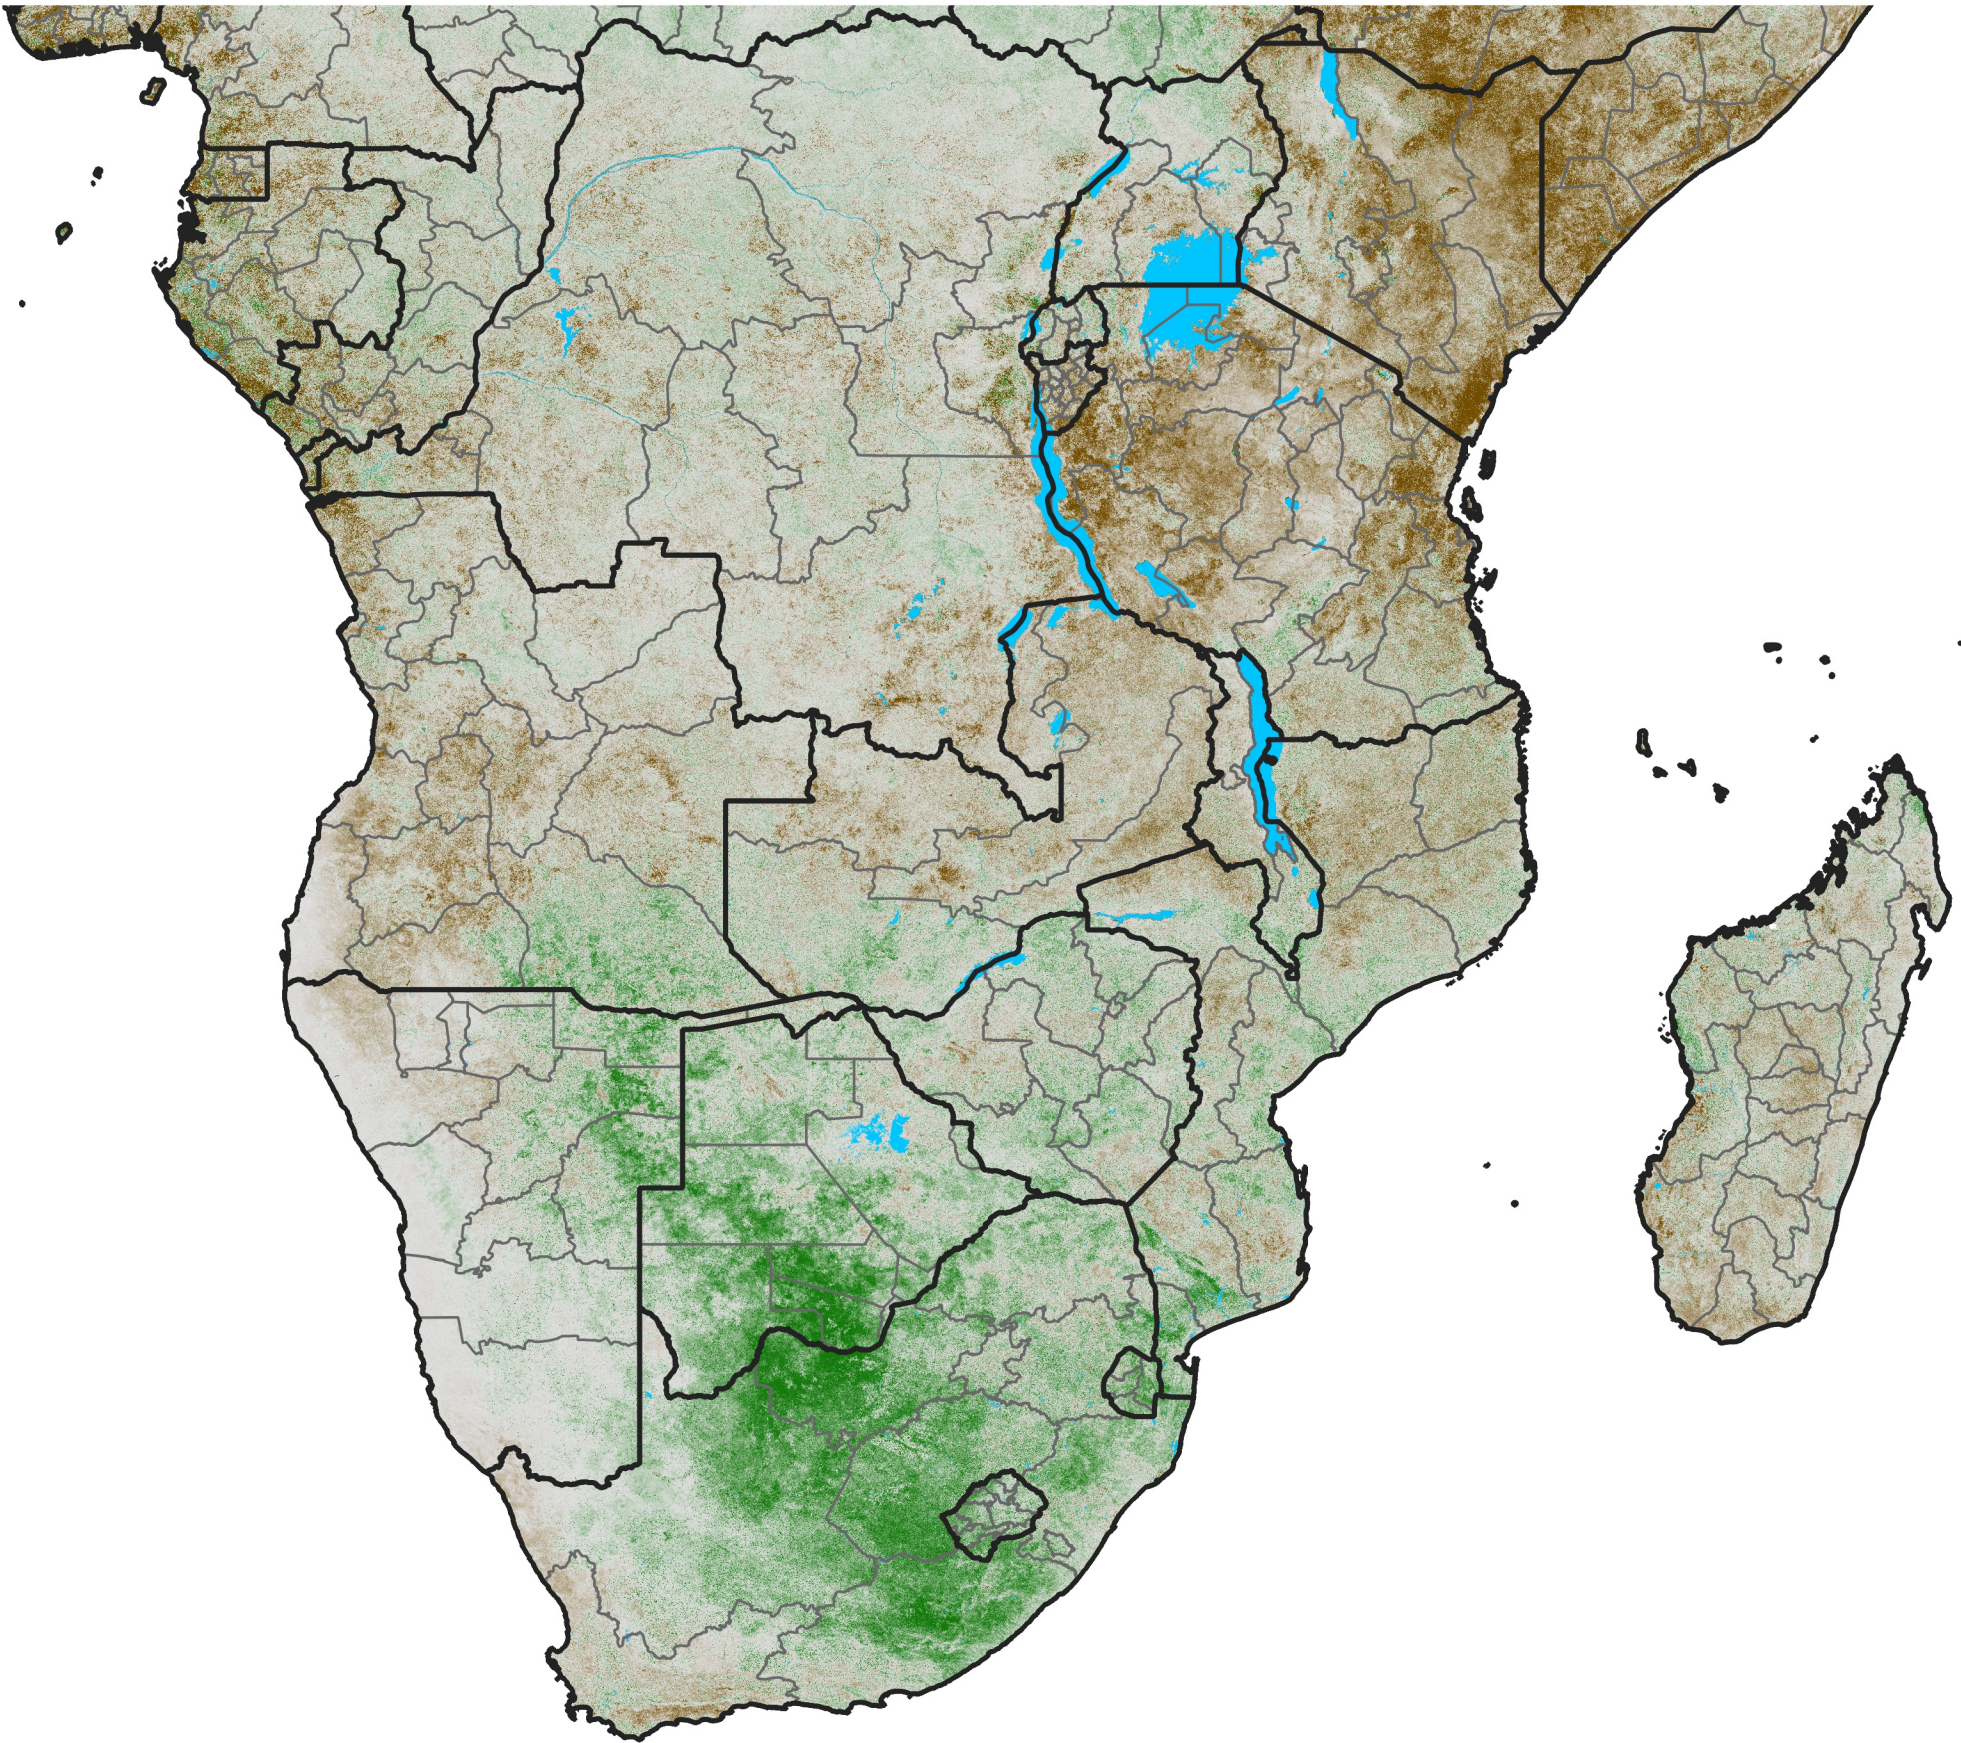

Southern Africa NDVI Anomaly

2022 minus mean (2003 - 2022)

Period 30 / October 21 - 31, 2022

NDVI Anomaly

< -0.3 -0.2 -0.1 -0.05 0.05 0.1 0.2 >0.3

Negative

No Difference

Positive