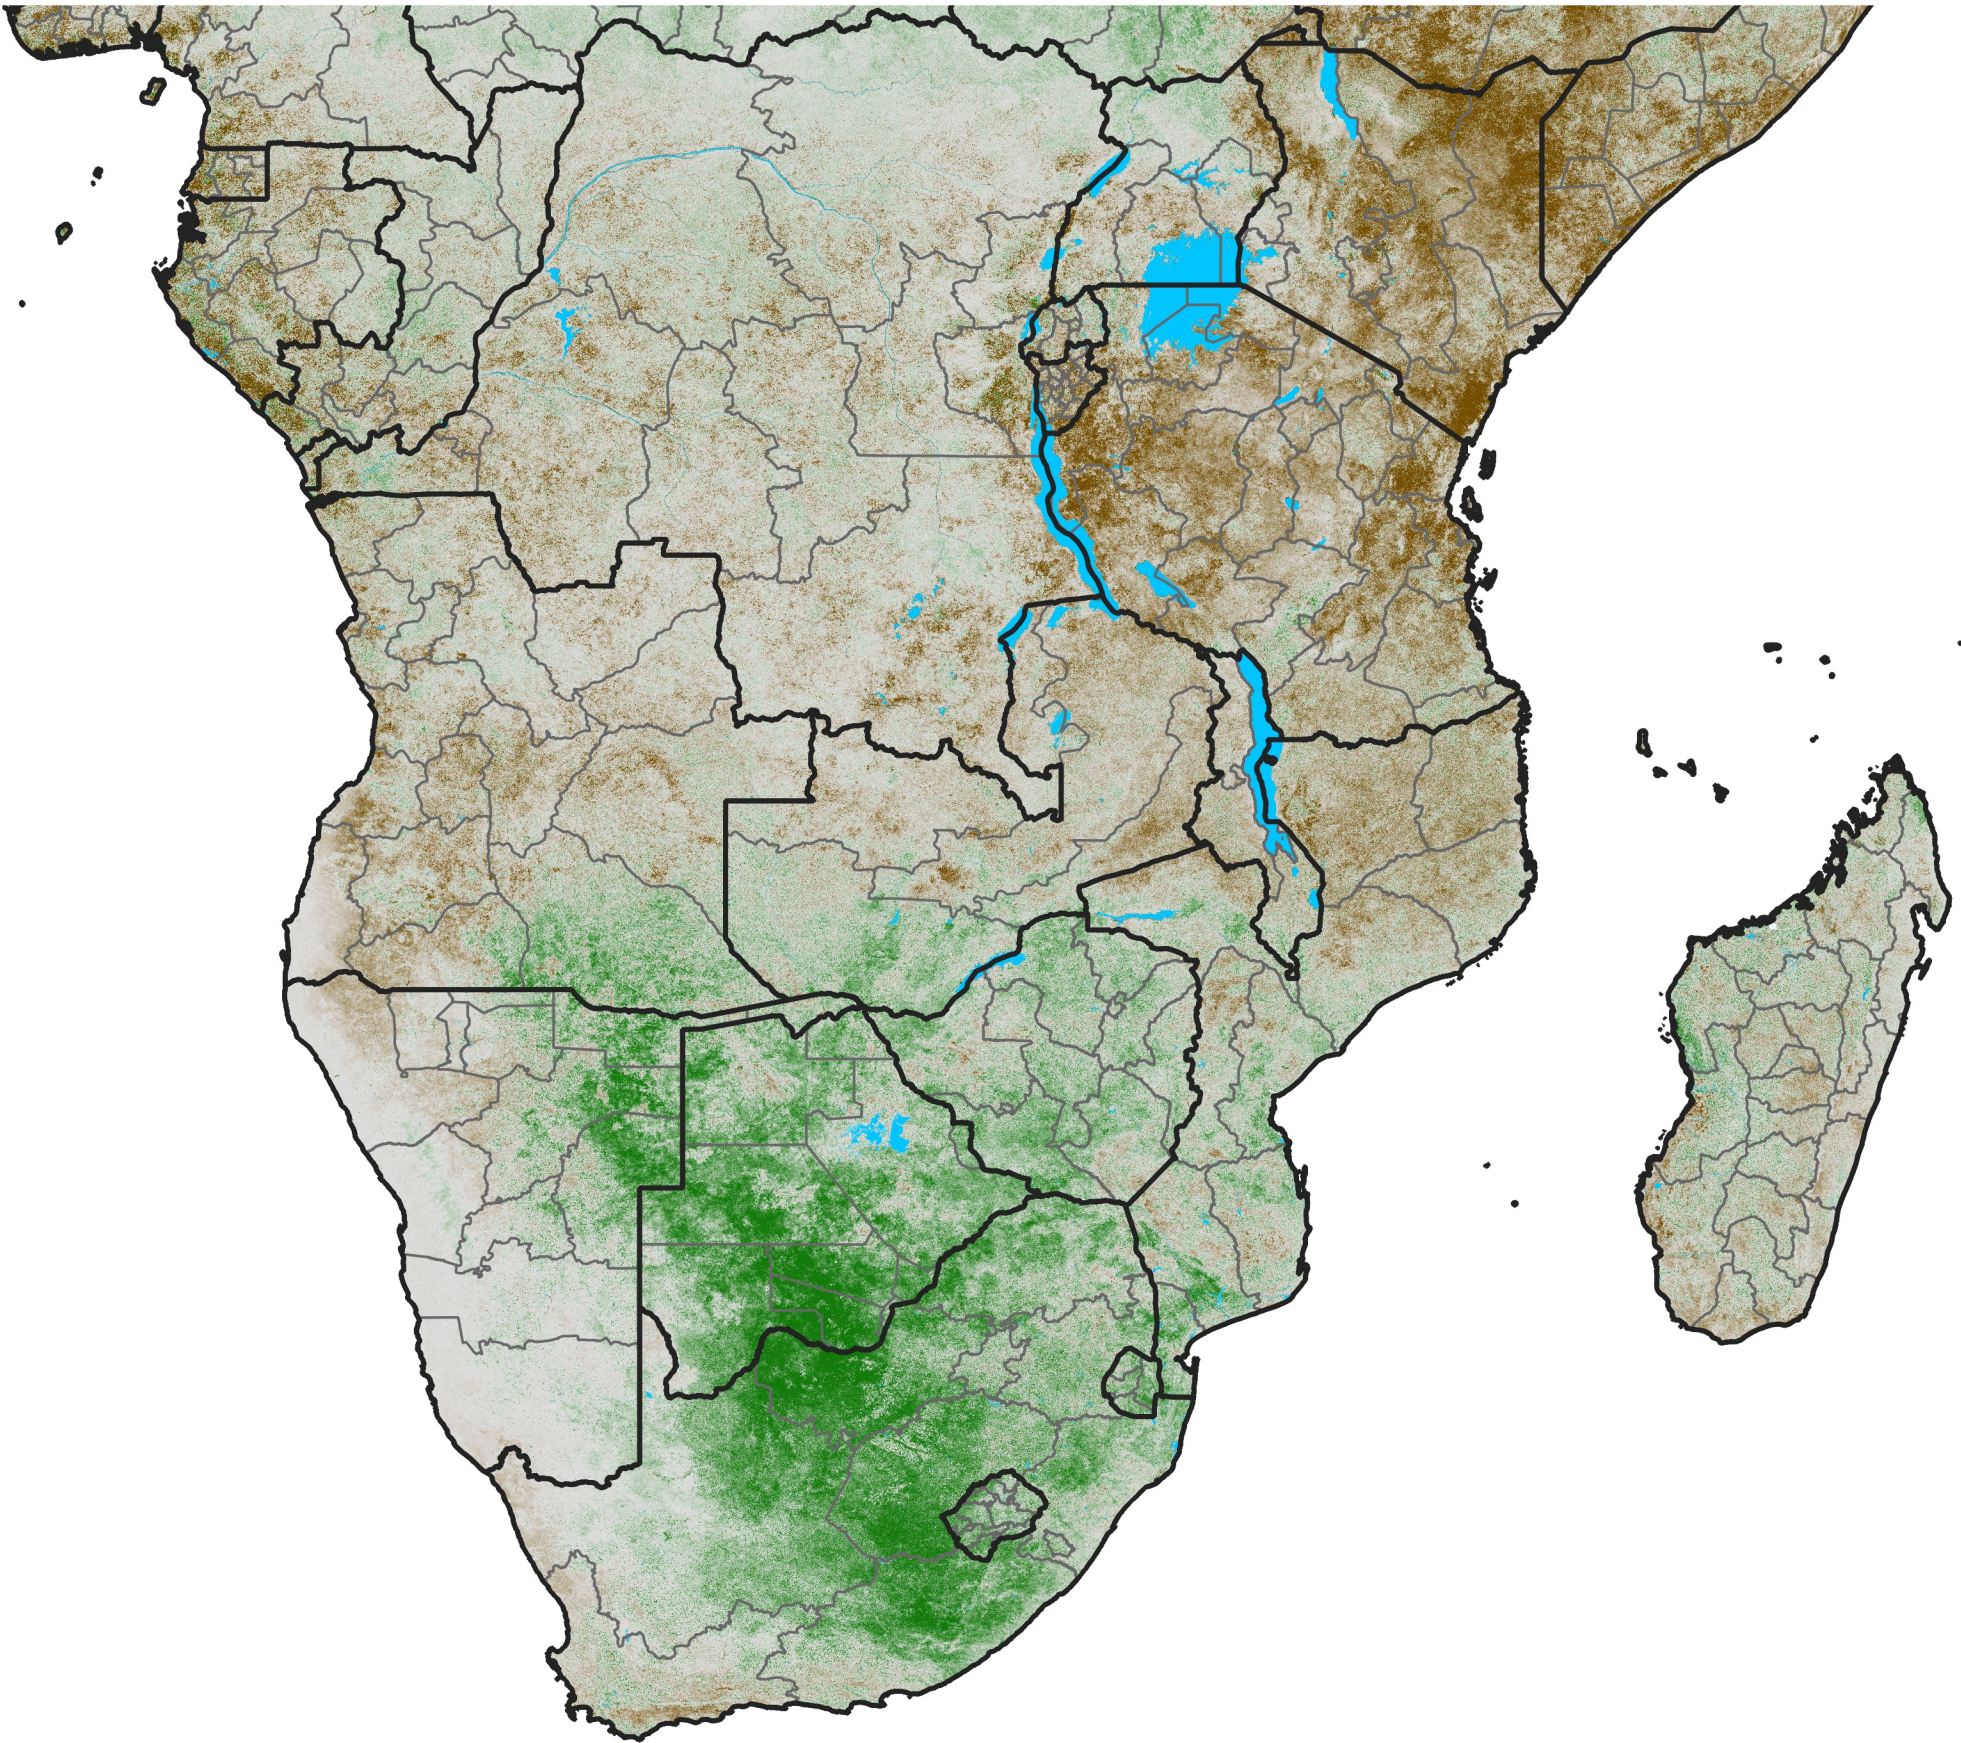

Southern Africa NDVI Anomaly

2022 minus mean (2003 - 2022)

Period 31 / November 01 - 10, 2022

NDVI Anomaly

< -0.3 -0.2 -0.1 -0.05 0.05 0.1 0.2 >0.3

Negative

No Difference

Positive