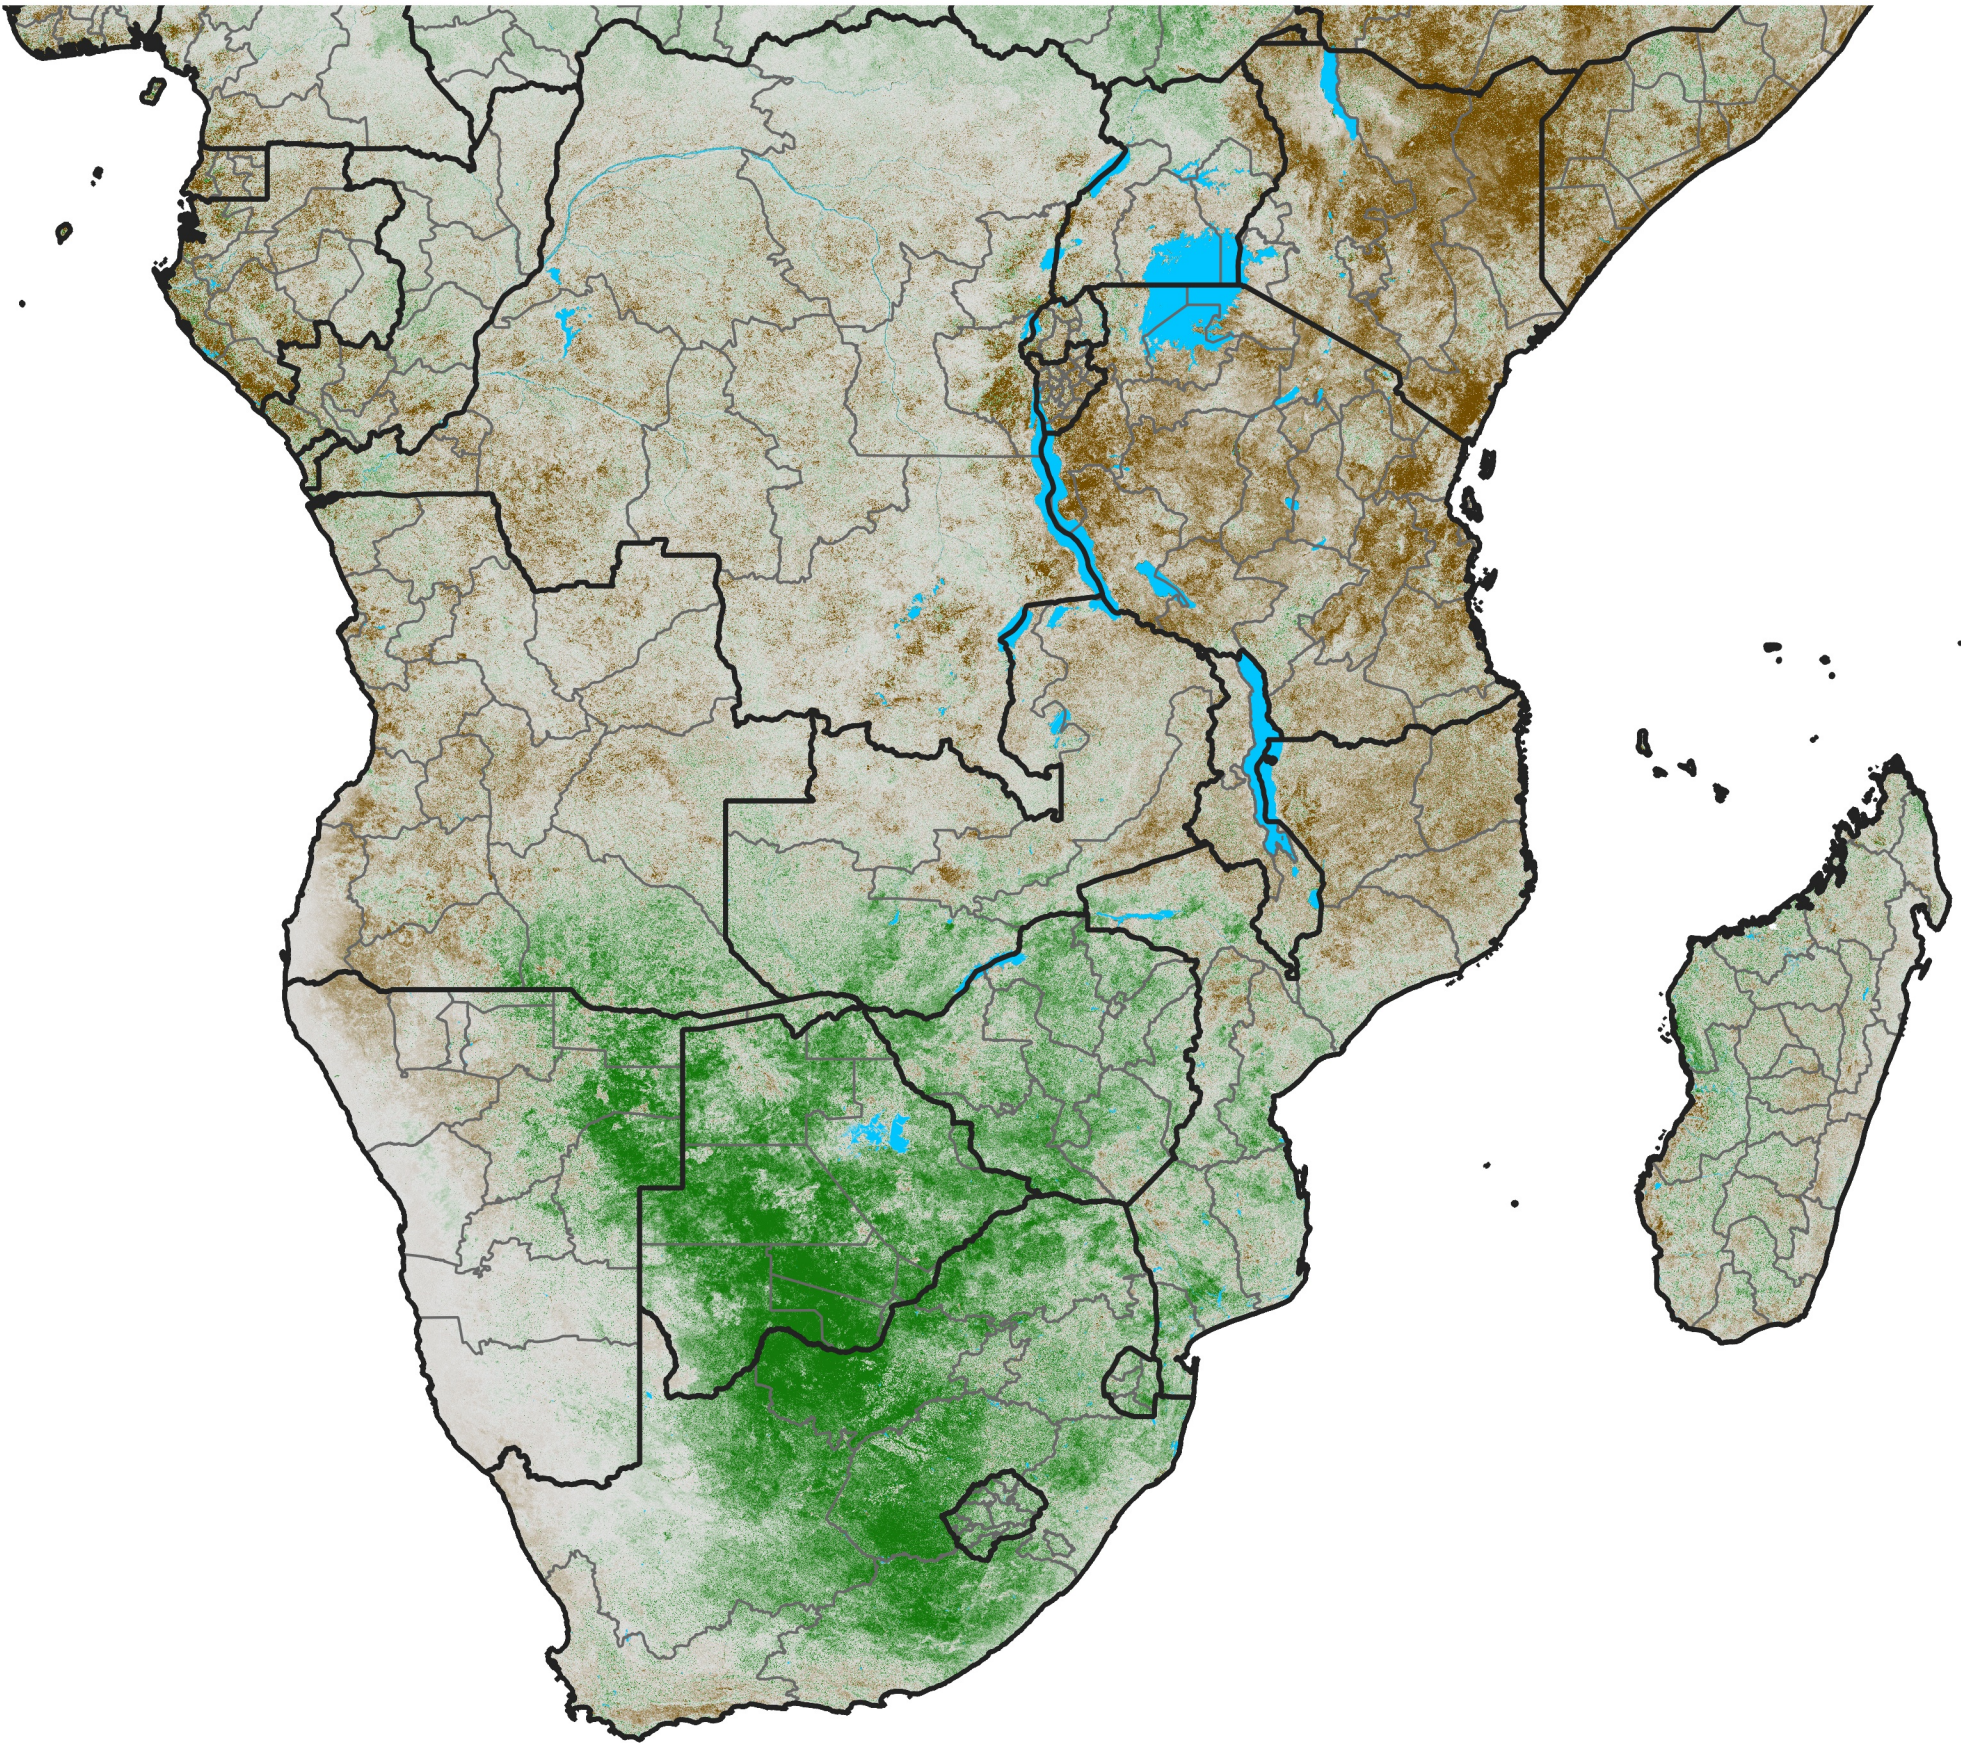

Southern Africa NDVI Anomaly

2022 minus mean (2003 - 2022)

Period 32 / November 11 - 20, 2022

NDVI Anomaly

< -0.3 -0.2 -0.1 -0.05 0.05 0.1 0.2 >0.3

Negative

No Difference

Positive