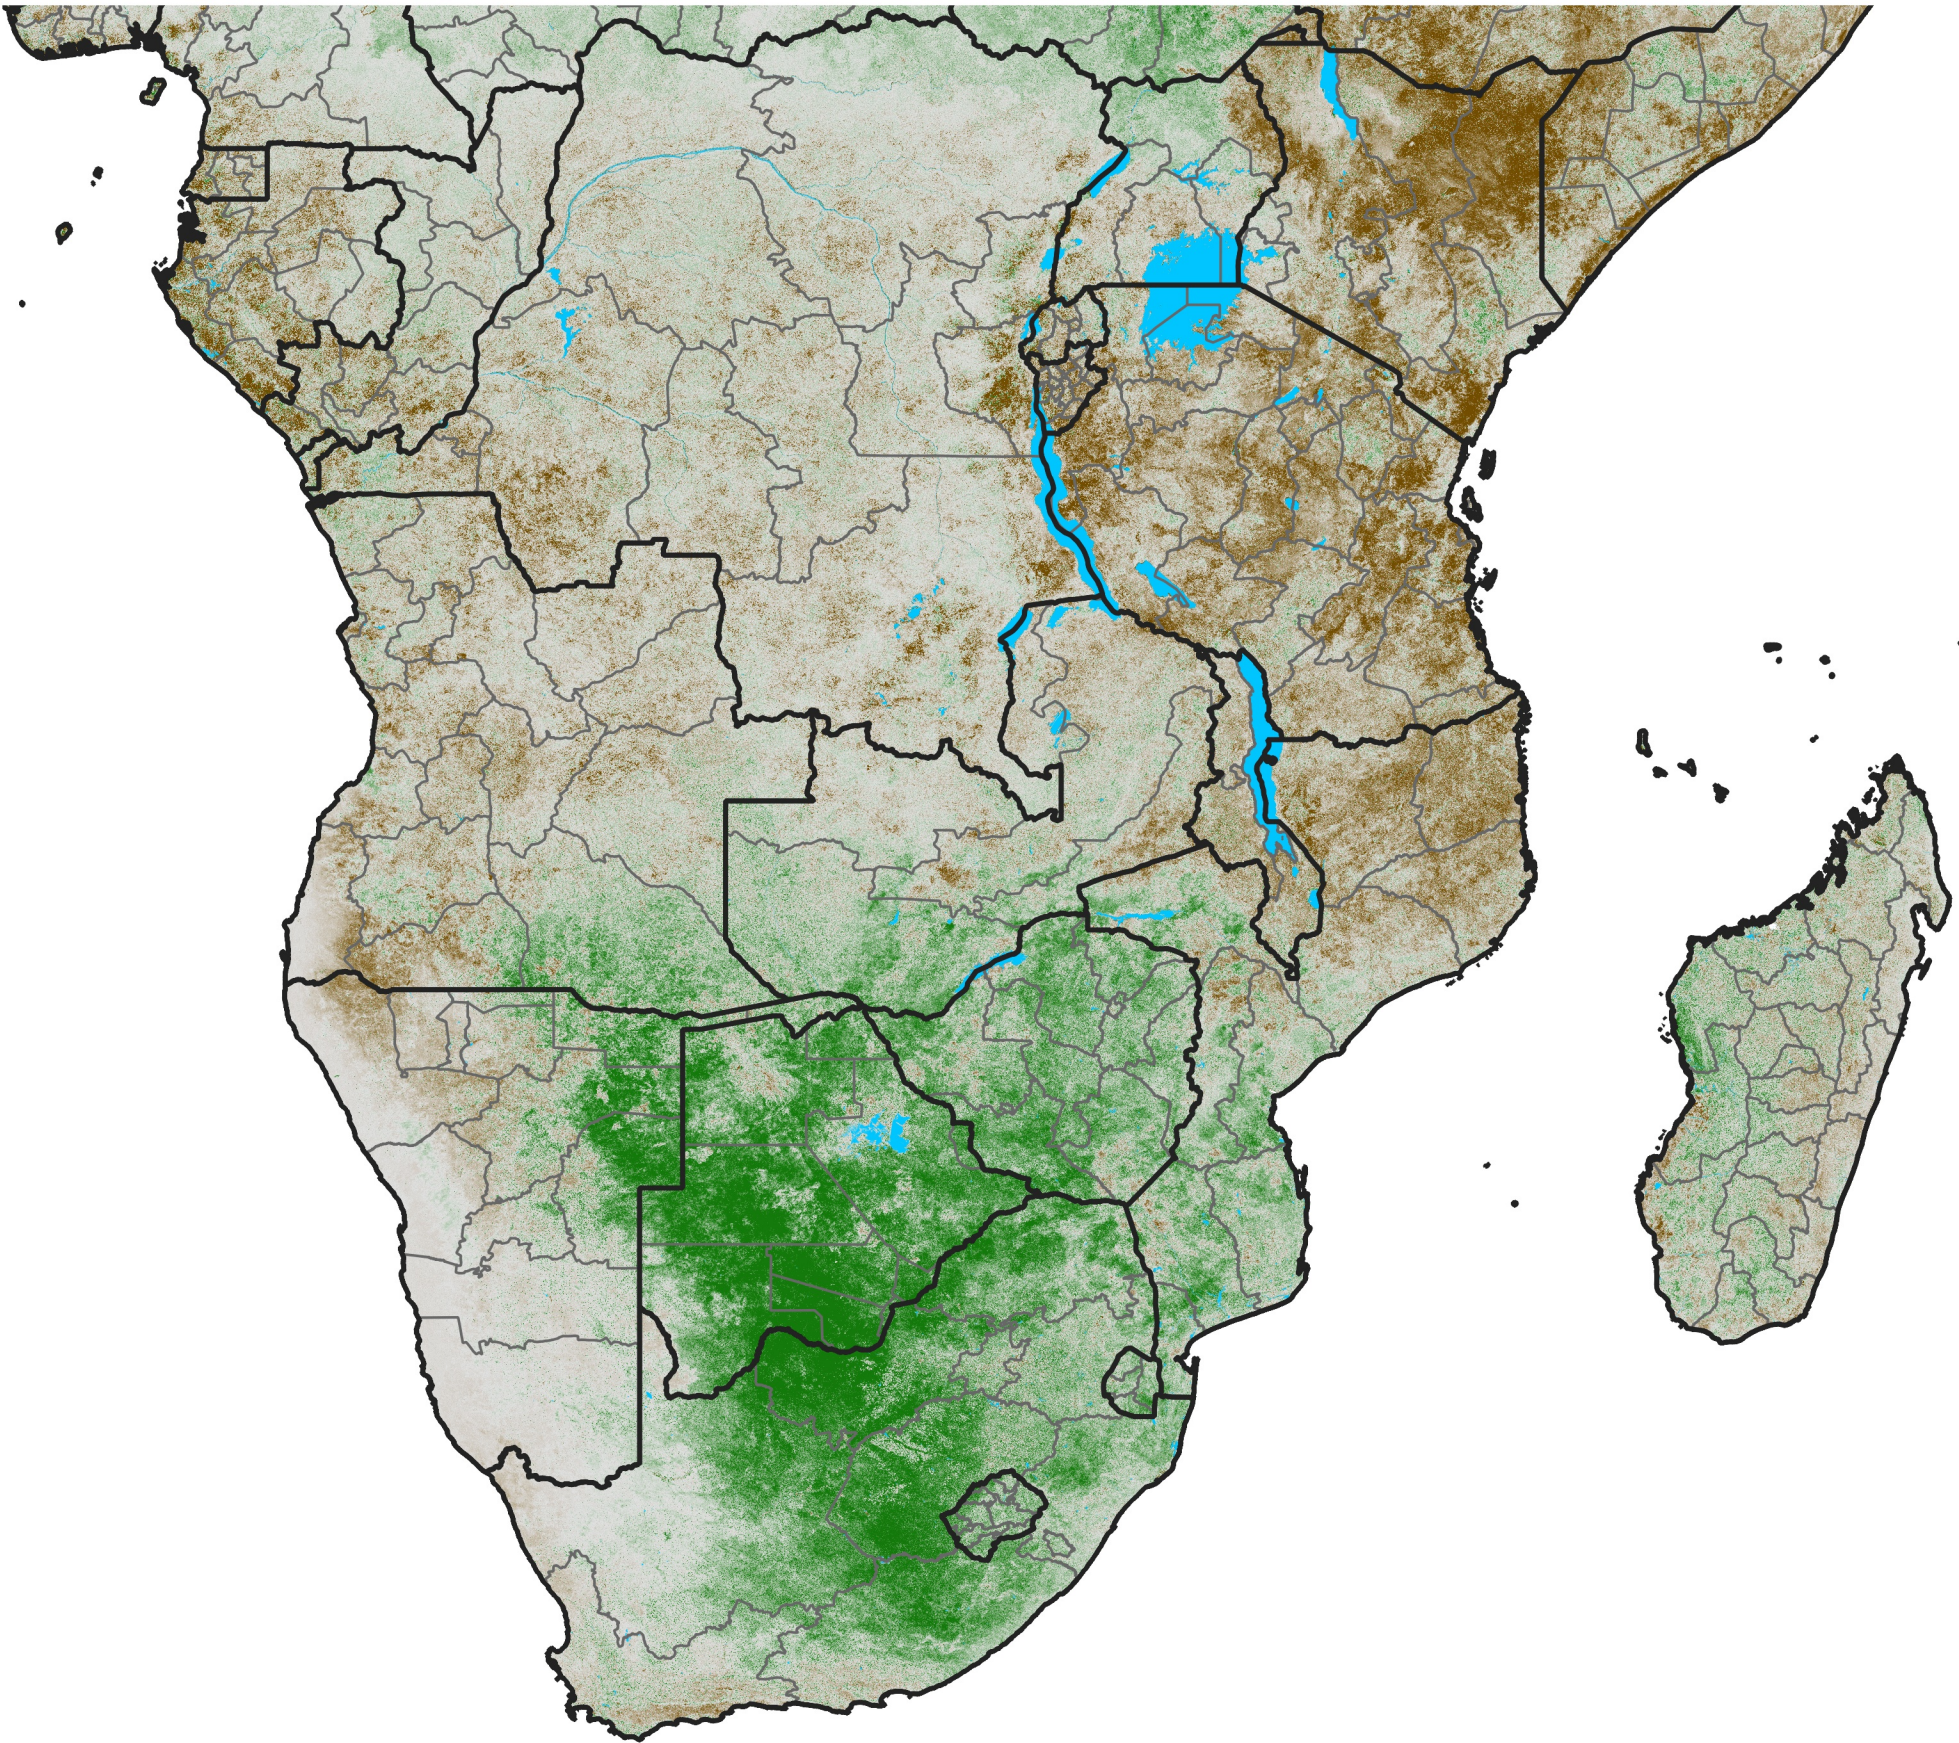

Southern Africa NDVI Anomaly

2022 minus mean (2003 - 2022)

Period 33 / November 21 - 30, 2022

NDVI Anomaly

< -0.3 -0.2 -0.1 -0.05 0.05 0.1 0.2 >0.3

Negative

No Difference

Positive