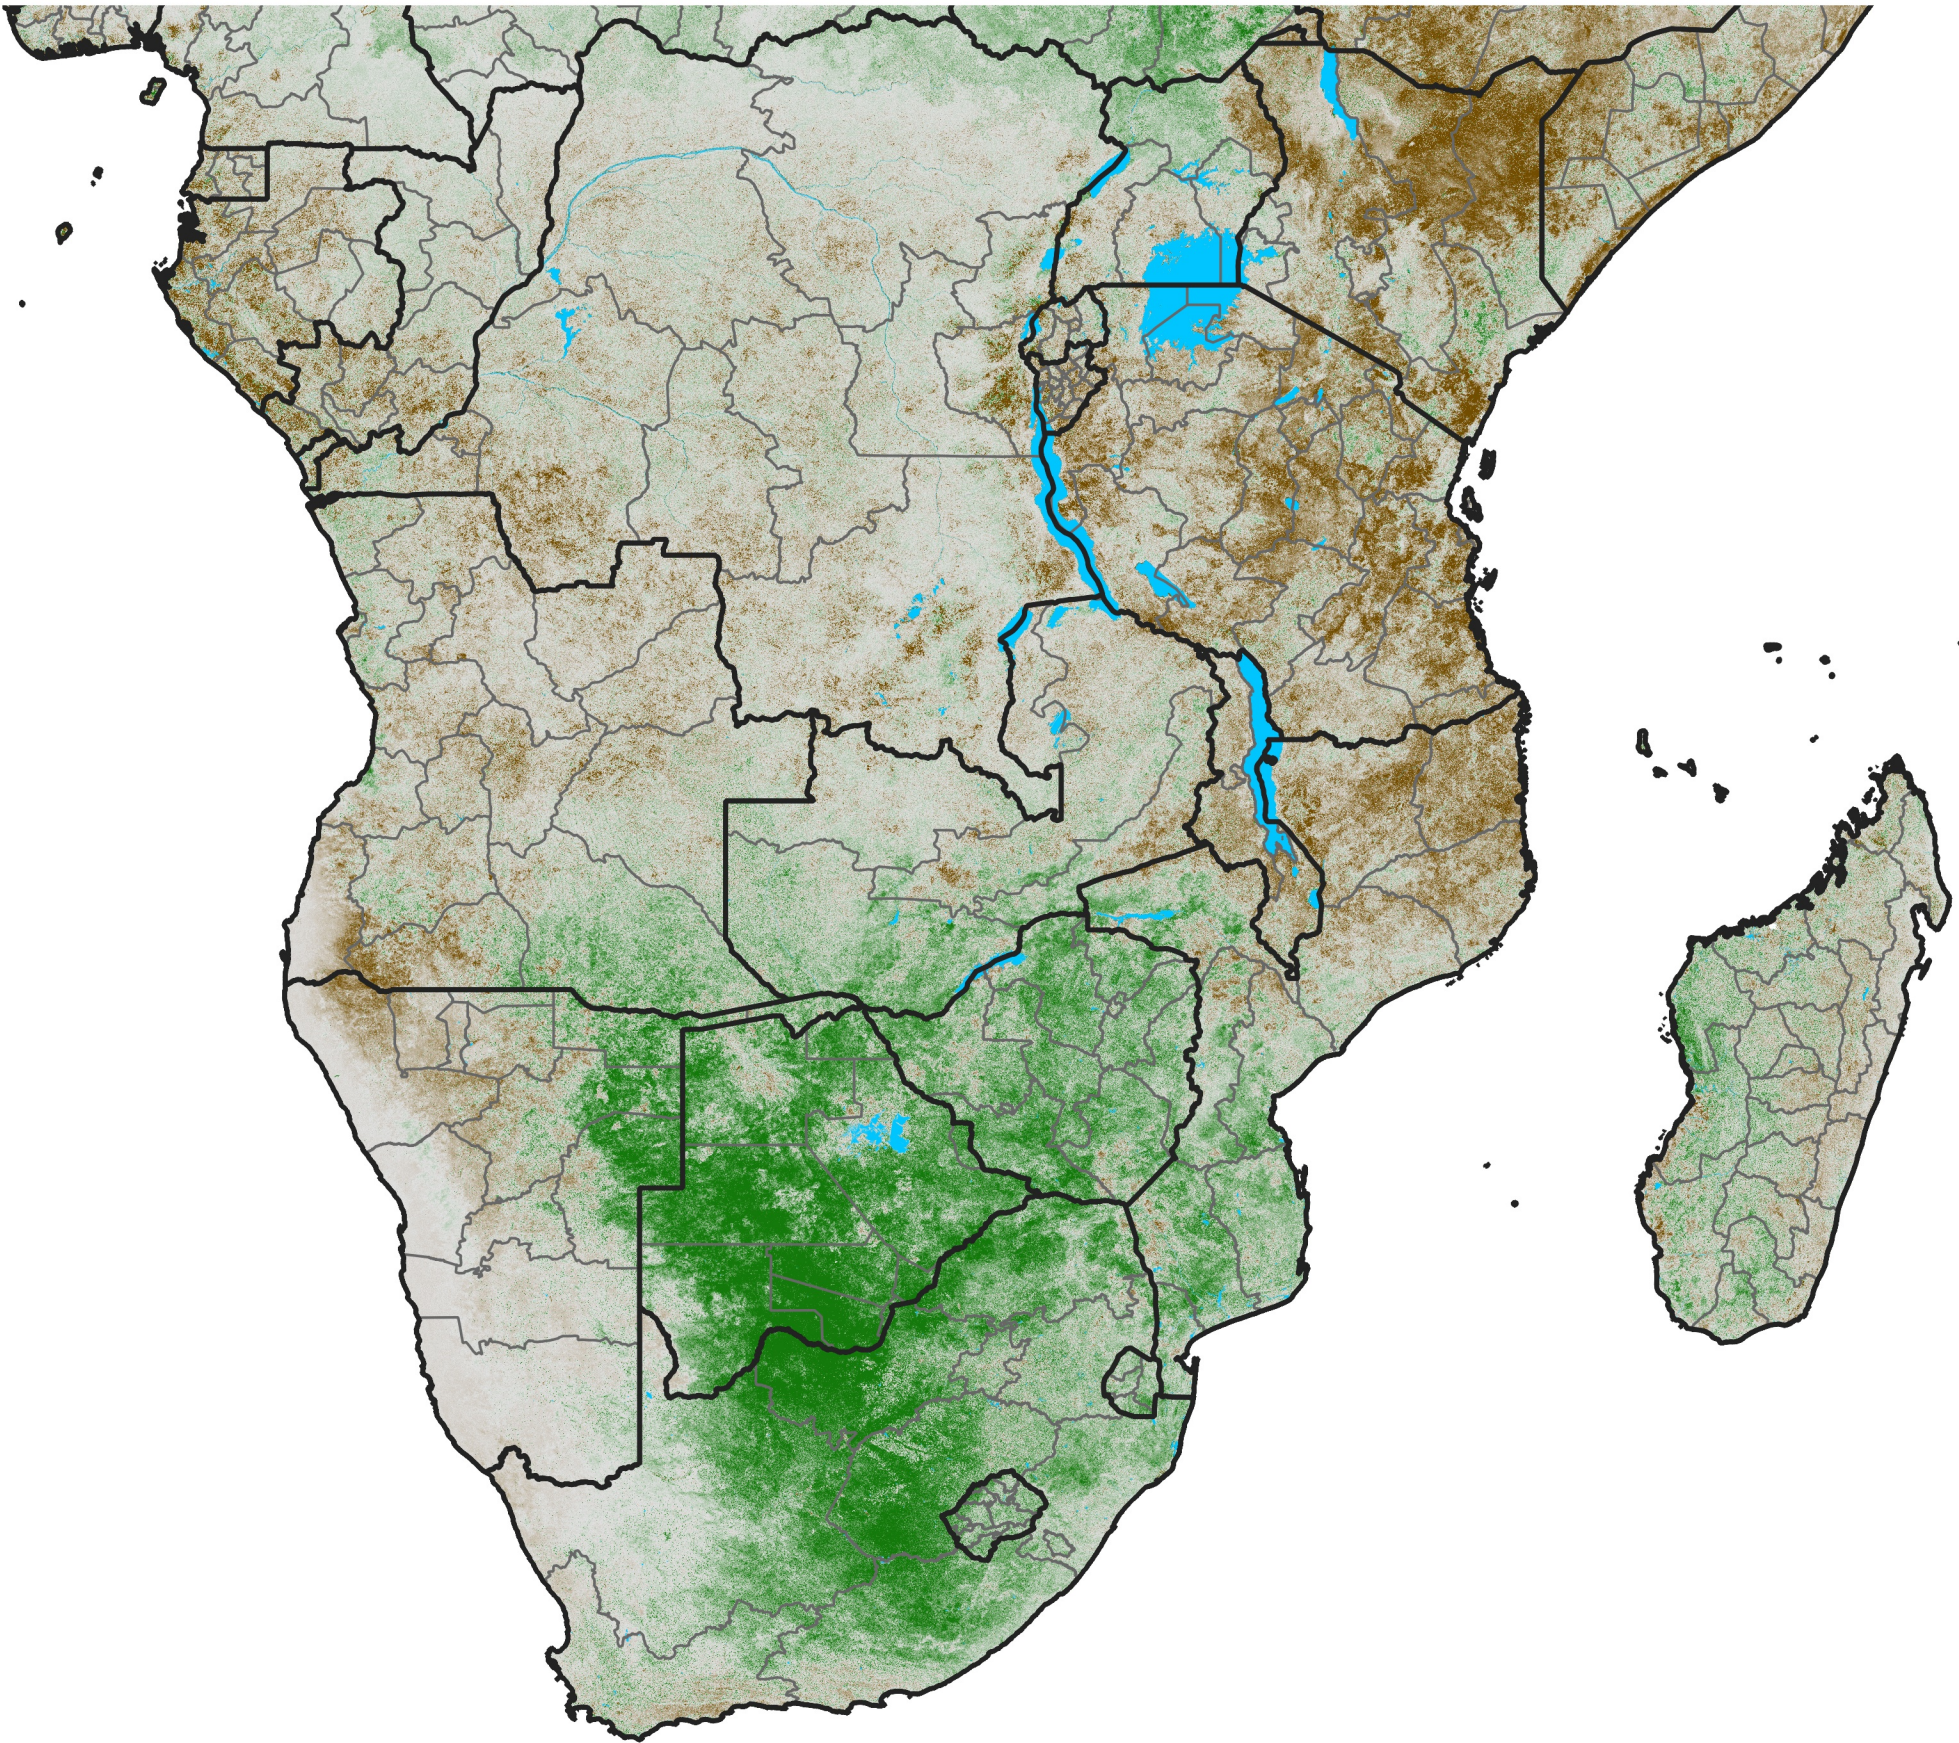

Southern Africa NDVI Anomaly

2022 minus mean (2003 - 2022)

Period 34 / December 01 - 10, 2022

NDVI Anomaly

< -0.3 -0.2 -0.1 -0.05 0.05 0.1 0.2 >0.3

Negative

No Difference

Positive