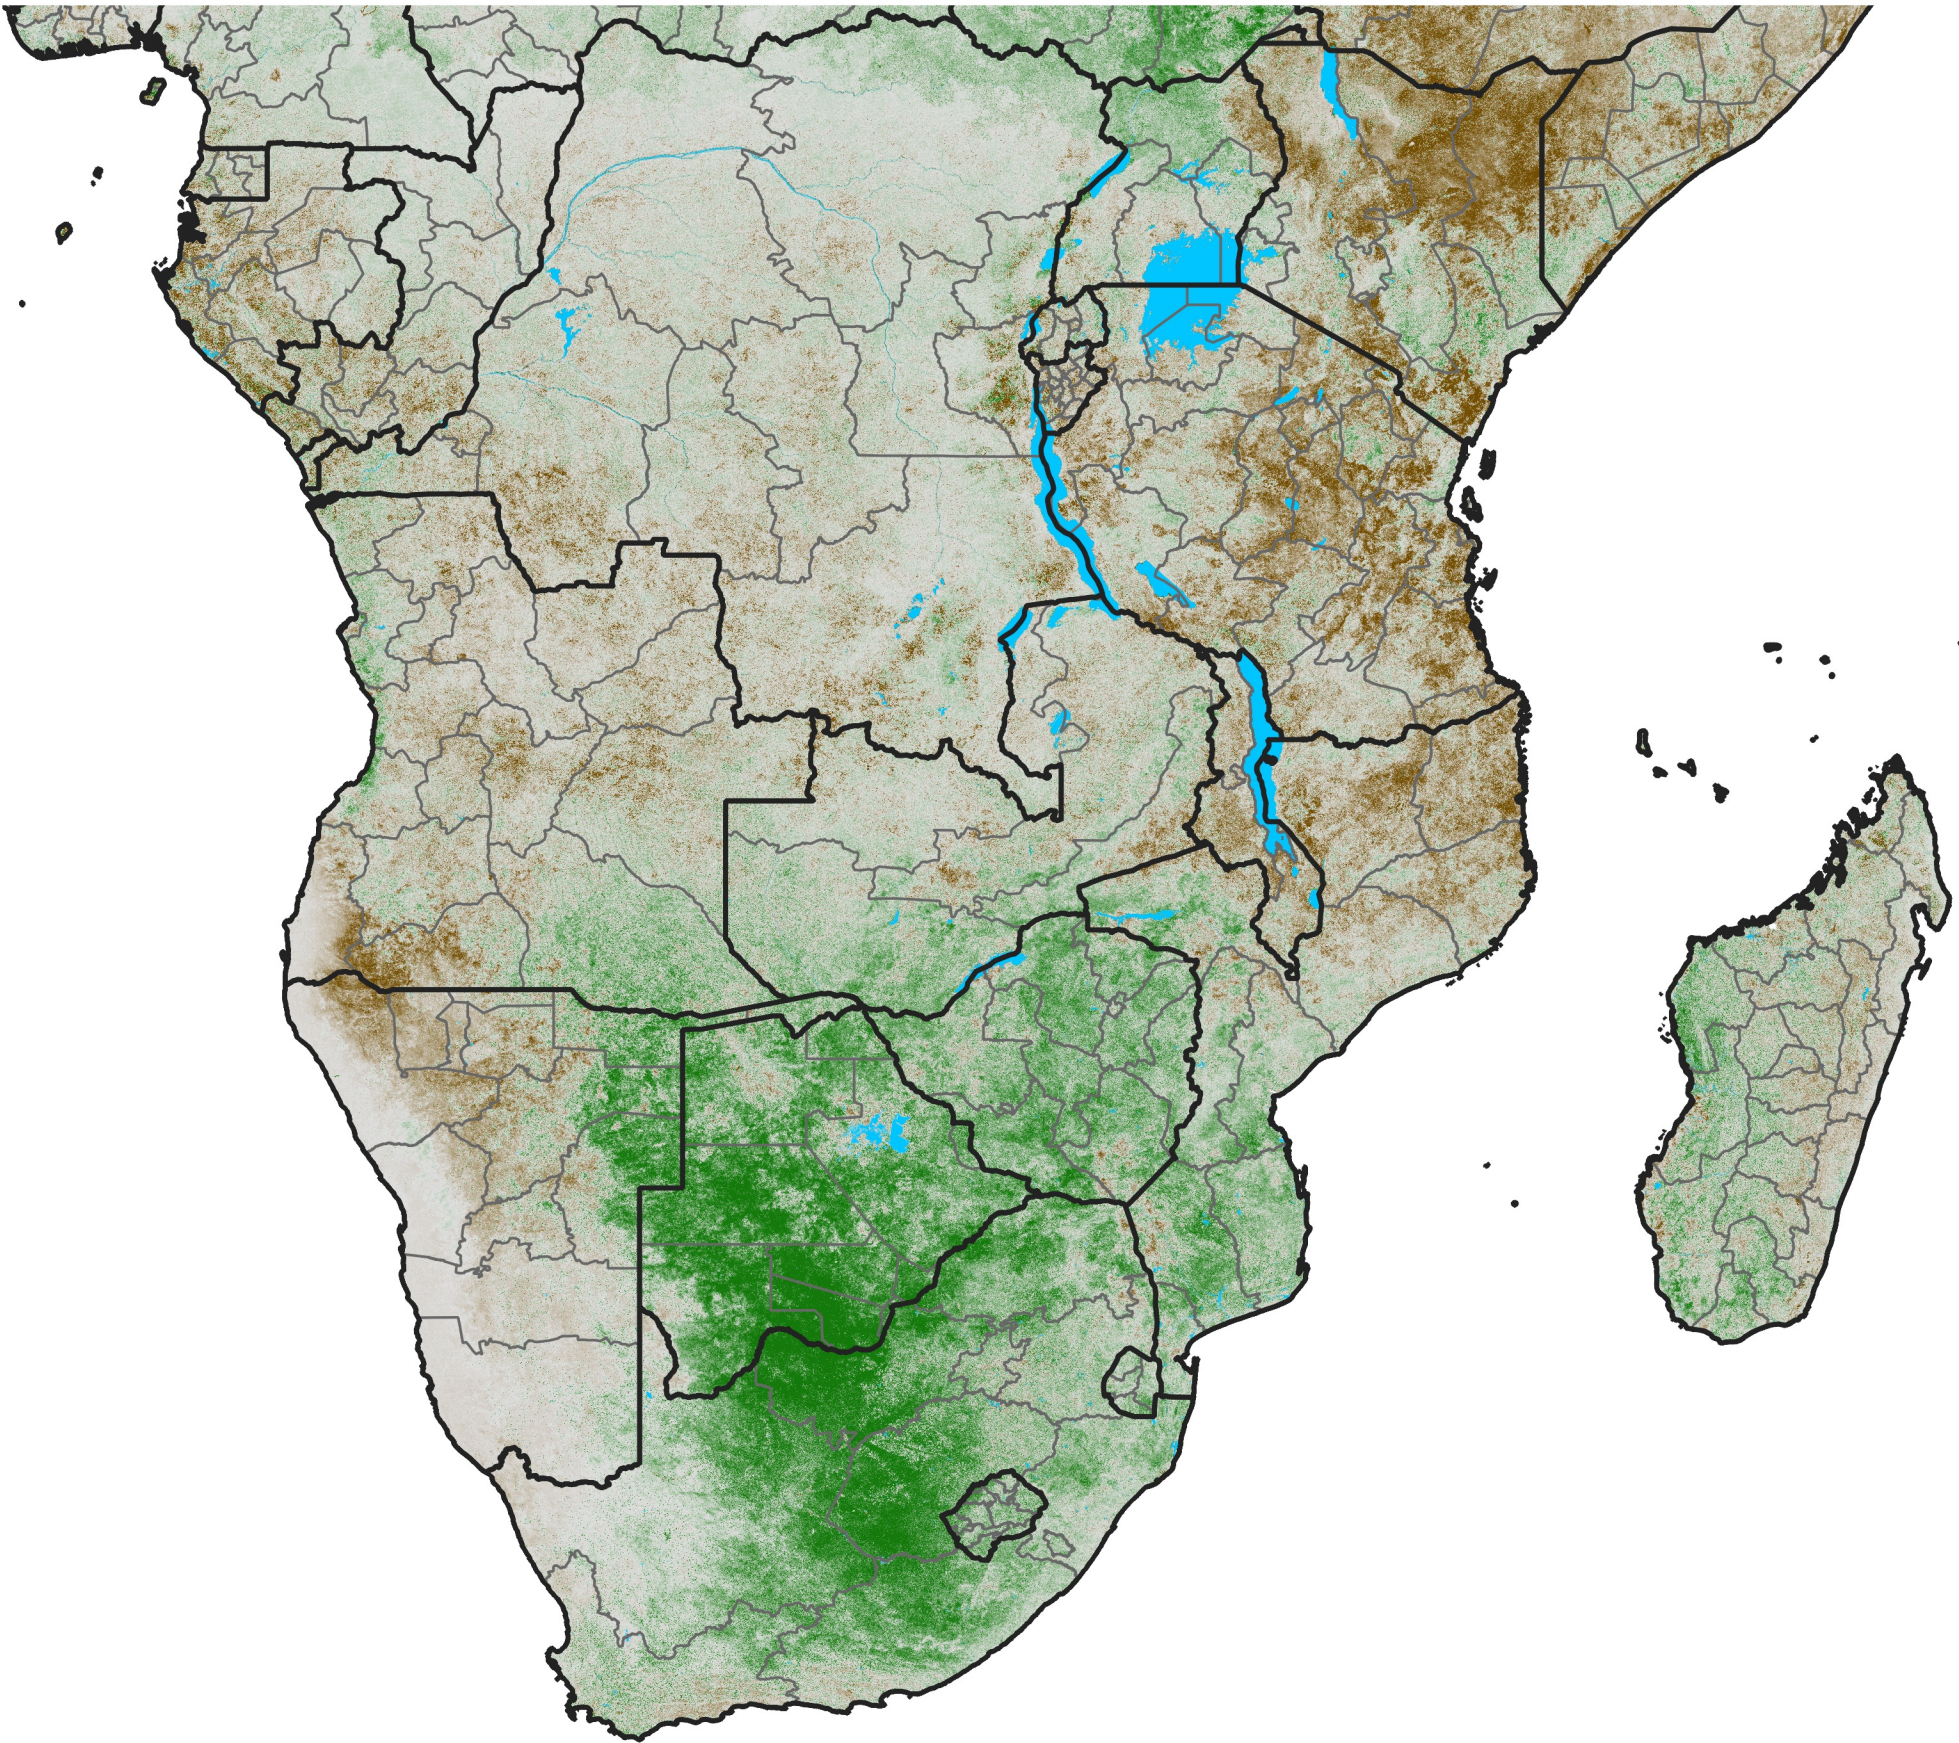

Southern Africa NDVI Anomaly

2022 minus mean (2003 - 2022)

Period 35 / December 11 - 20, 2022

NDVI Anomaly

< -0.3 -0.2 -0.1 -0.05 0.05 0.1 0.2 >0.3

Negative

No Difference

Positive