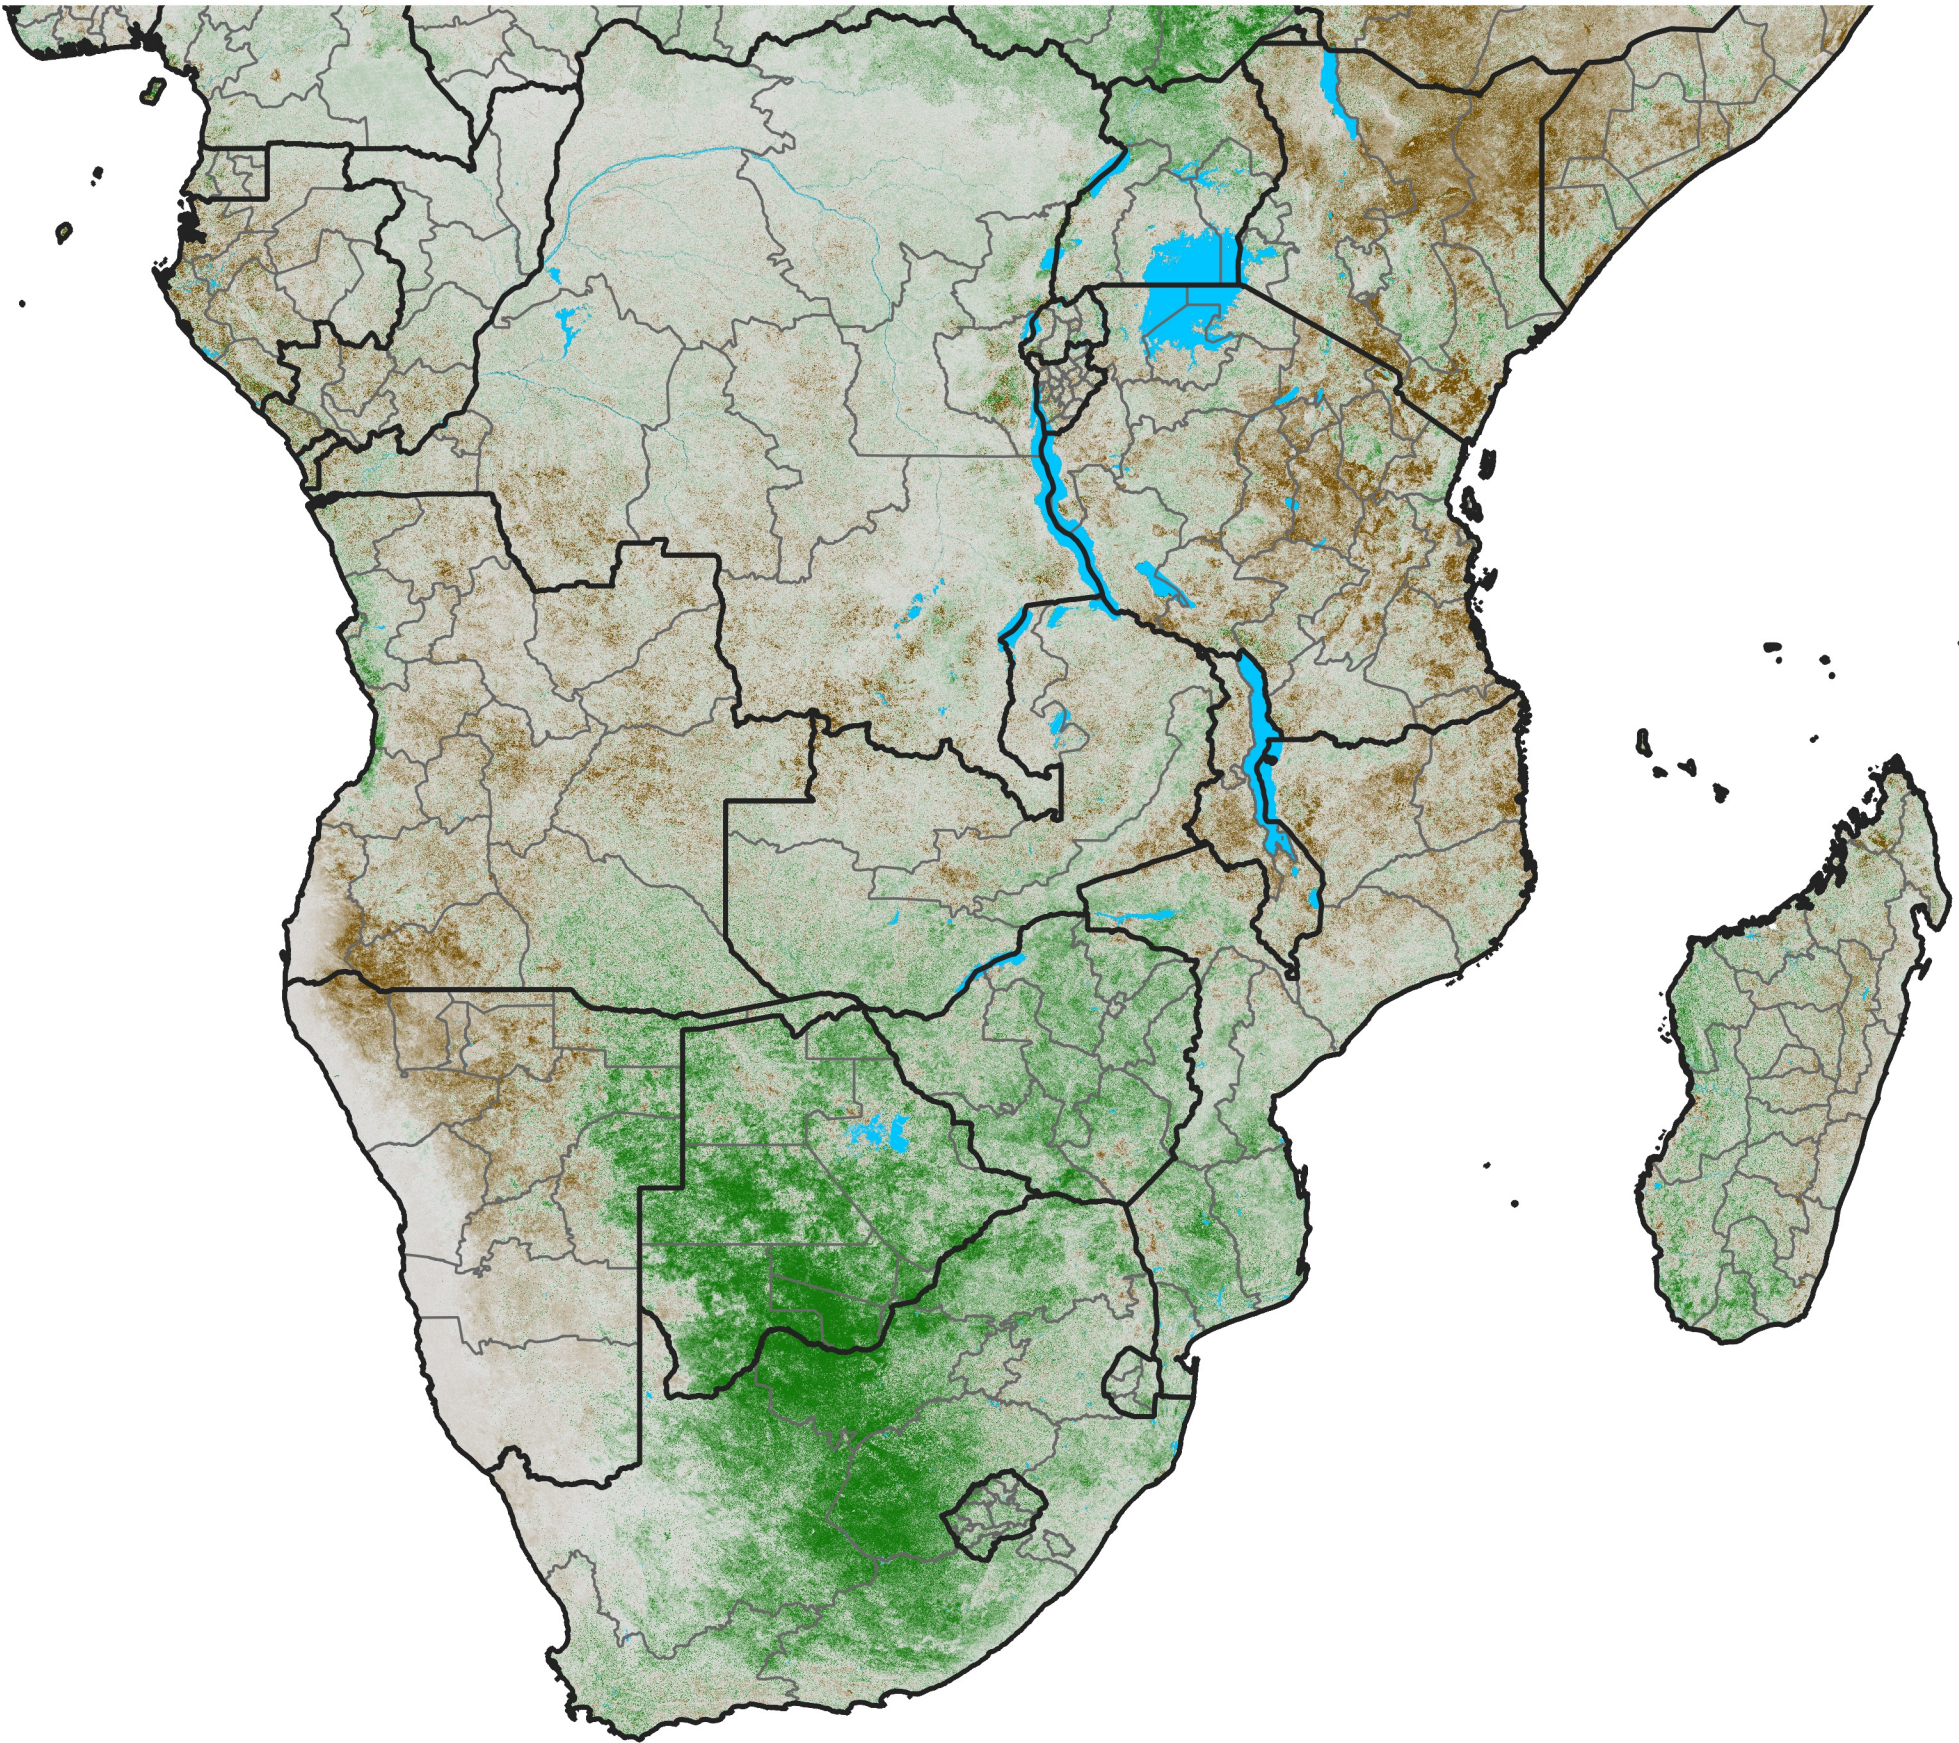

Southern Africa NDVI Anomaly

2022 minus mean (2003 - 2022)

Period 36 / December 21 - 31, 2022

NDVI Anomaly

< -0.3 -0.2 -0.1 -0.05 0.05 0.1 0.2 >0.3

Negative

No Difference

Positive