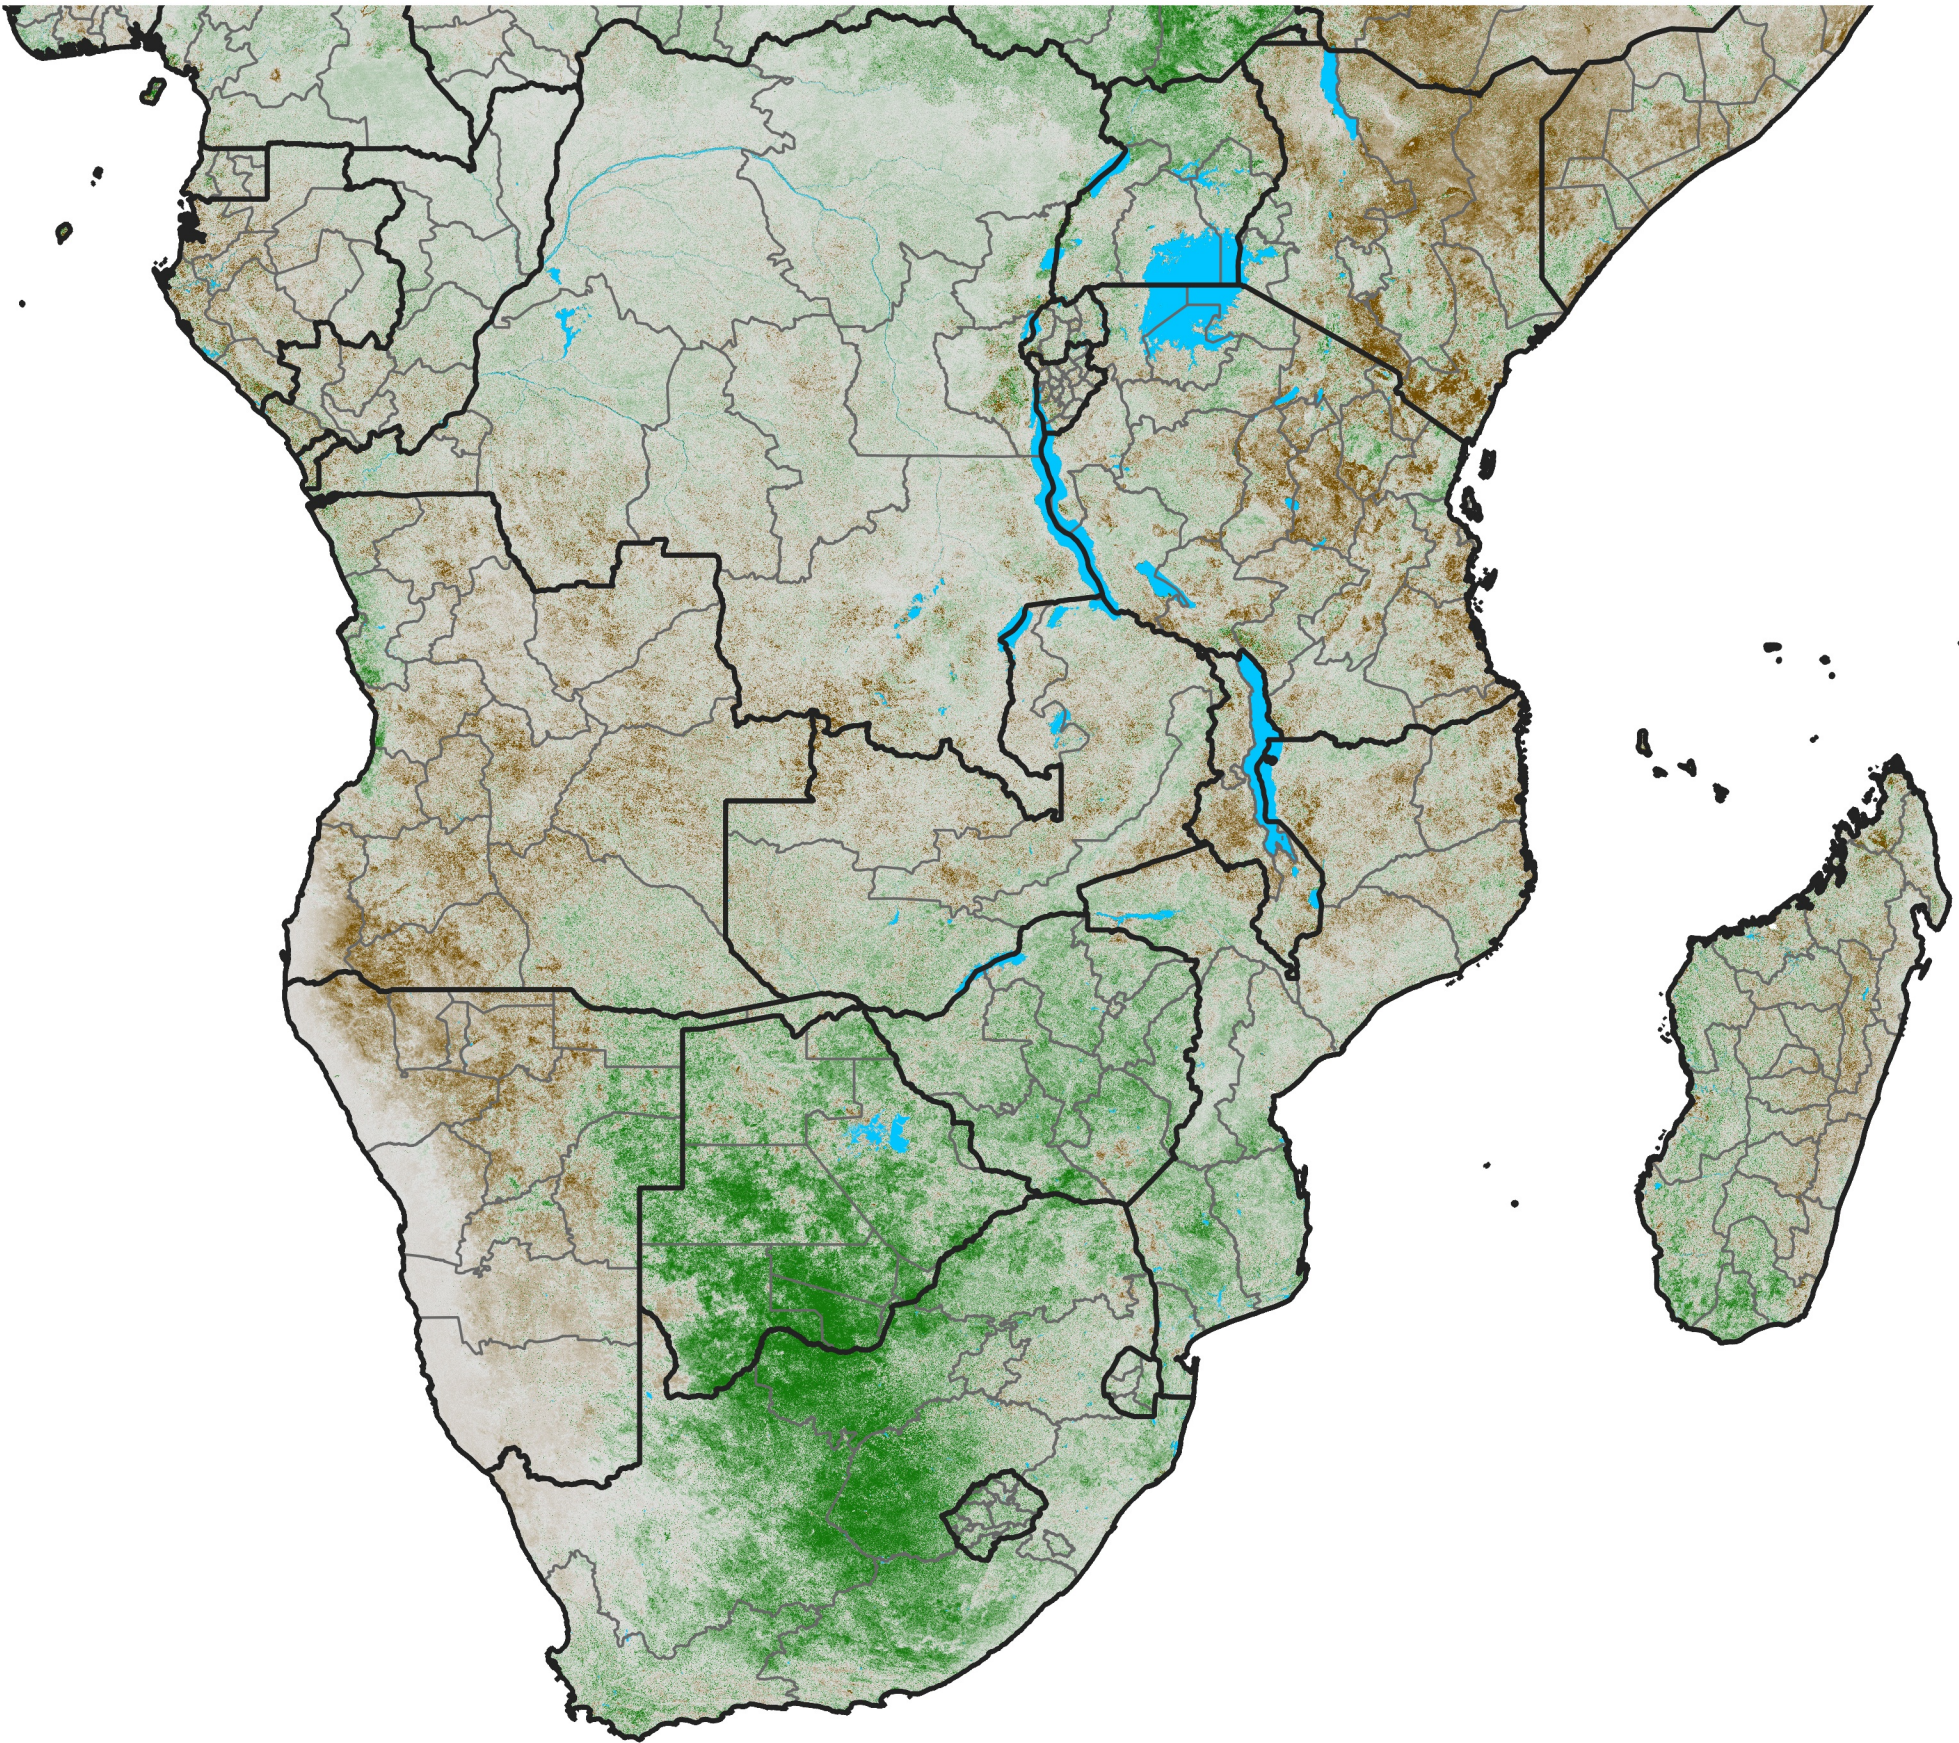

# Southern Africa NDVI Anomaly

2023 minus mean (2003 - 2022)

Period 01 / January 01 - 10, 2023

## NDVI Anomaly

< -0.3   -0.2   -0.1   -0.05   0.05   0.1   0.2   >0.3

Negative

No Difference

Positive