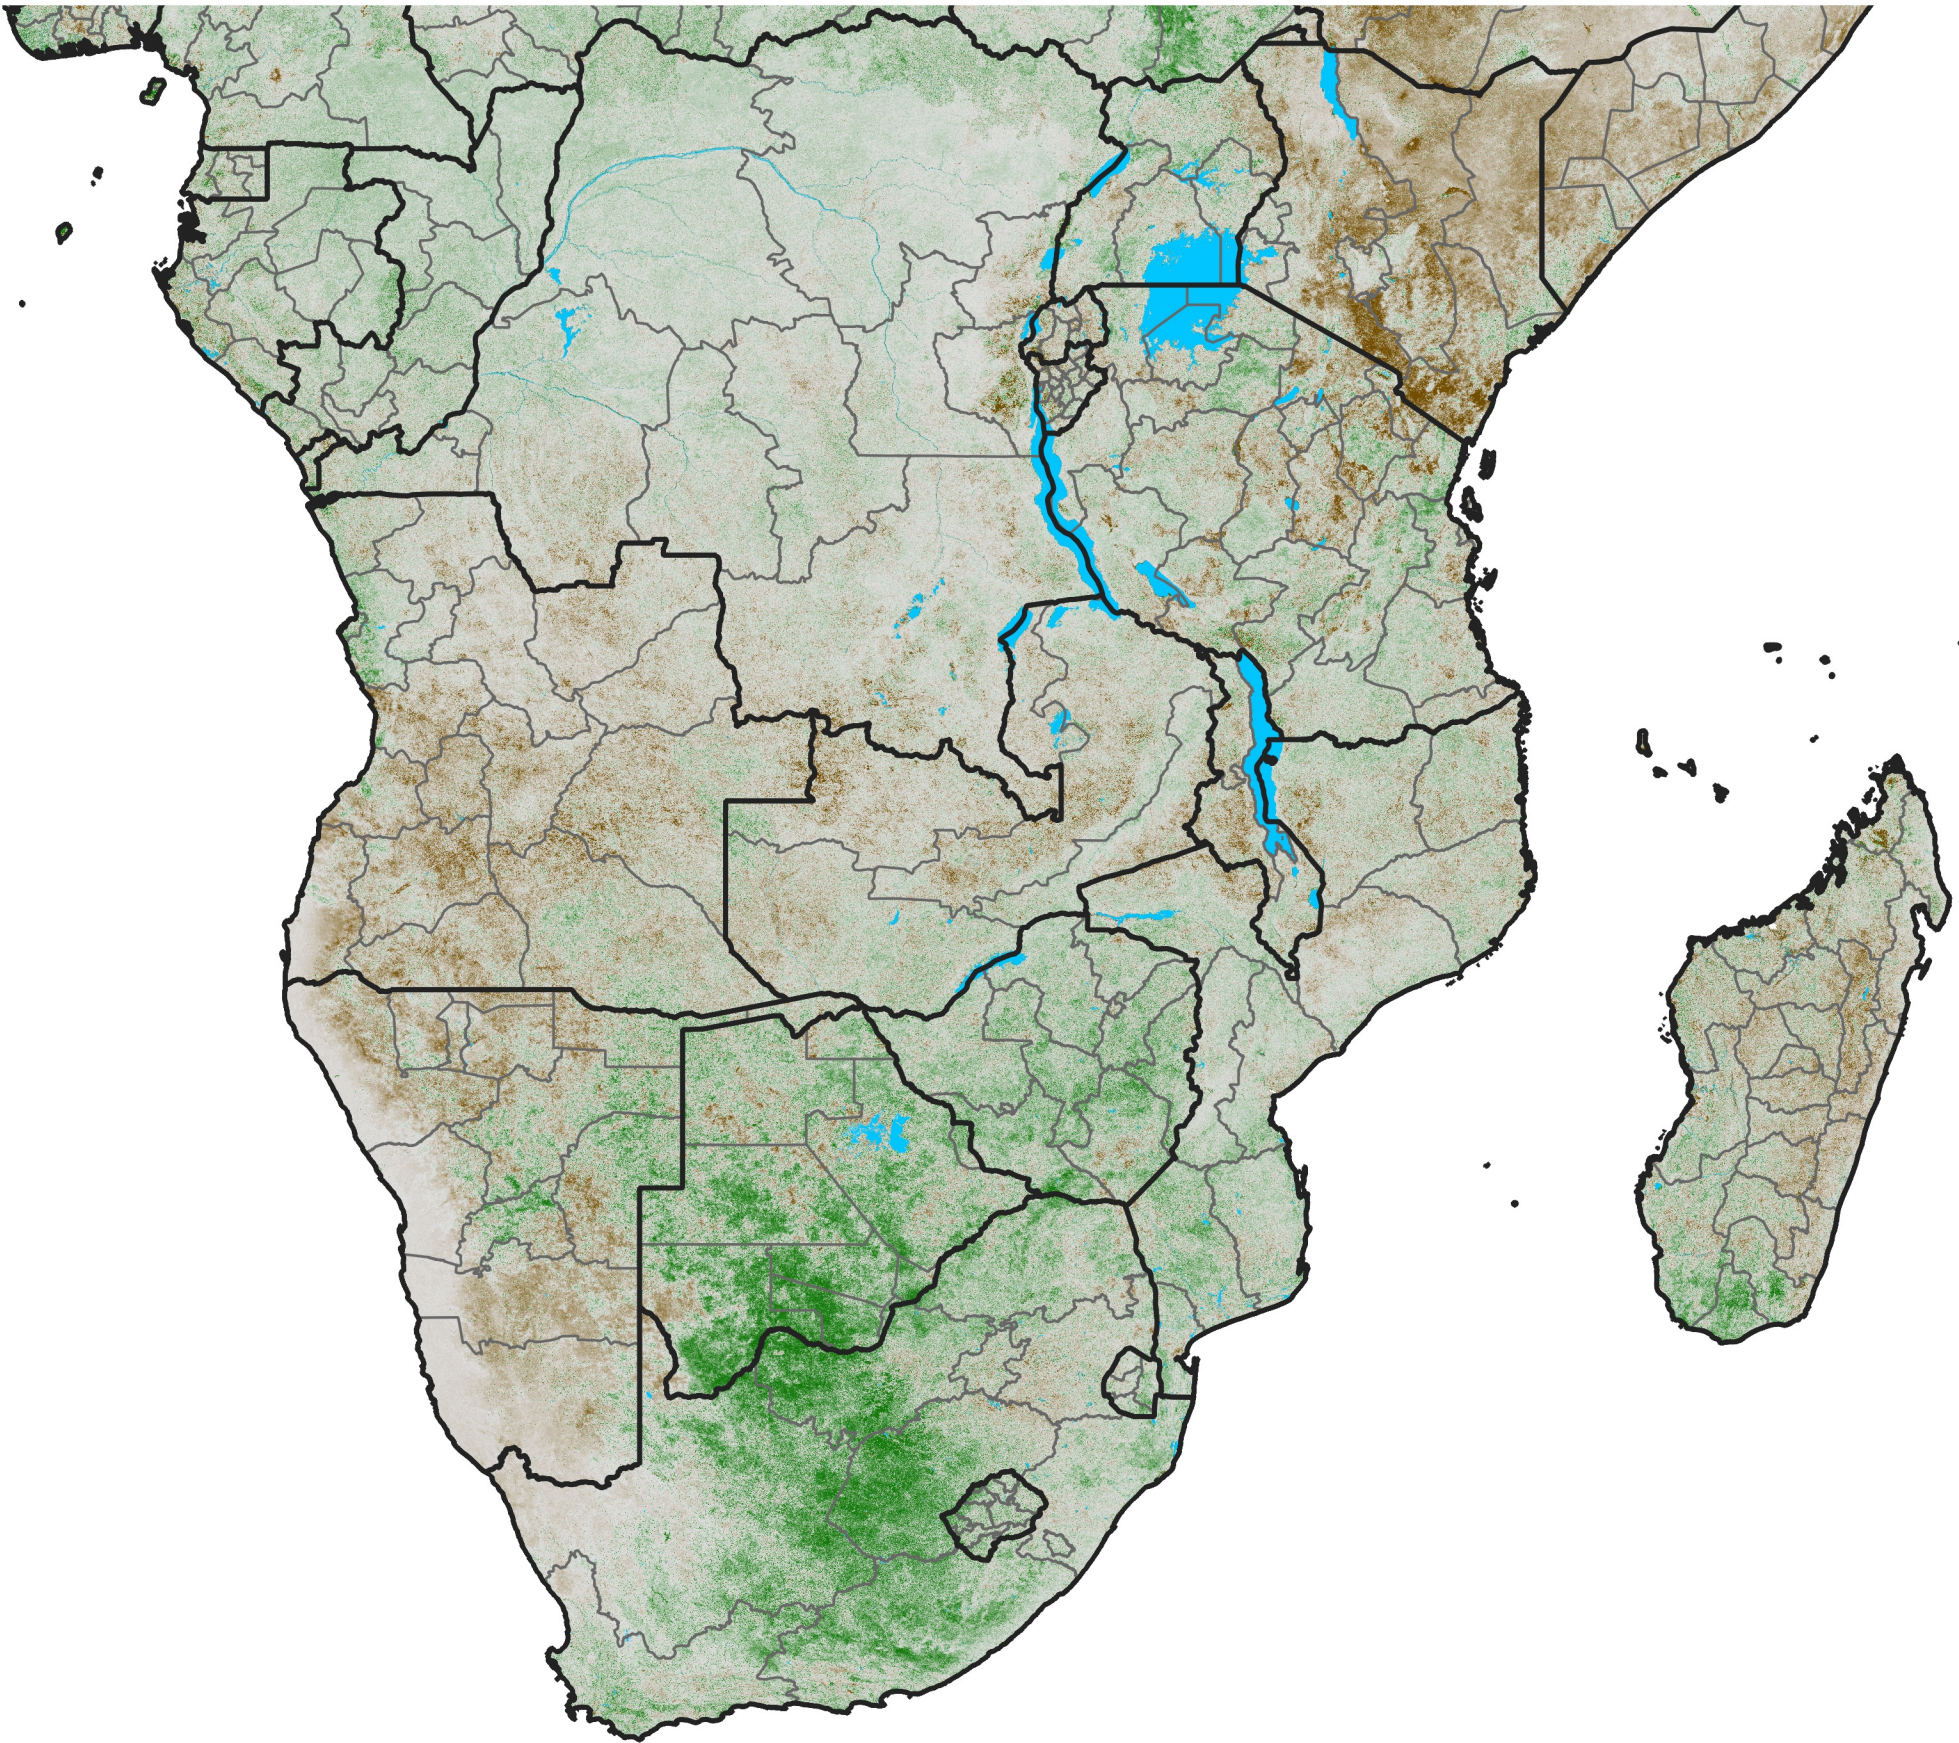

Southern Africa NDVI Anomaly

2023 minus mean (2003 - 2022)

Period 03 / January 21 - 31, 2023

NDVI Anomaly

< -0.3 -0.2 -0.1 -0.05 0.05 0.1 0.2 >0.3

Negative

No Difference

Positive