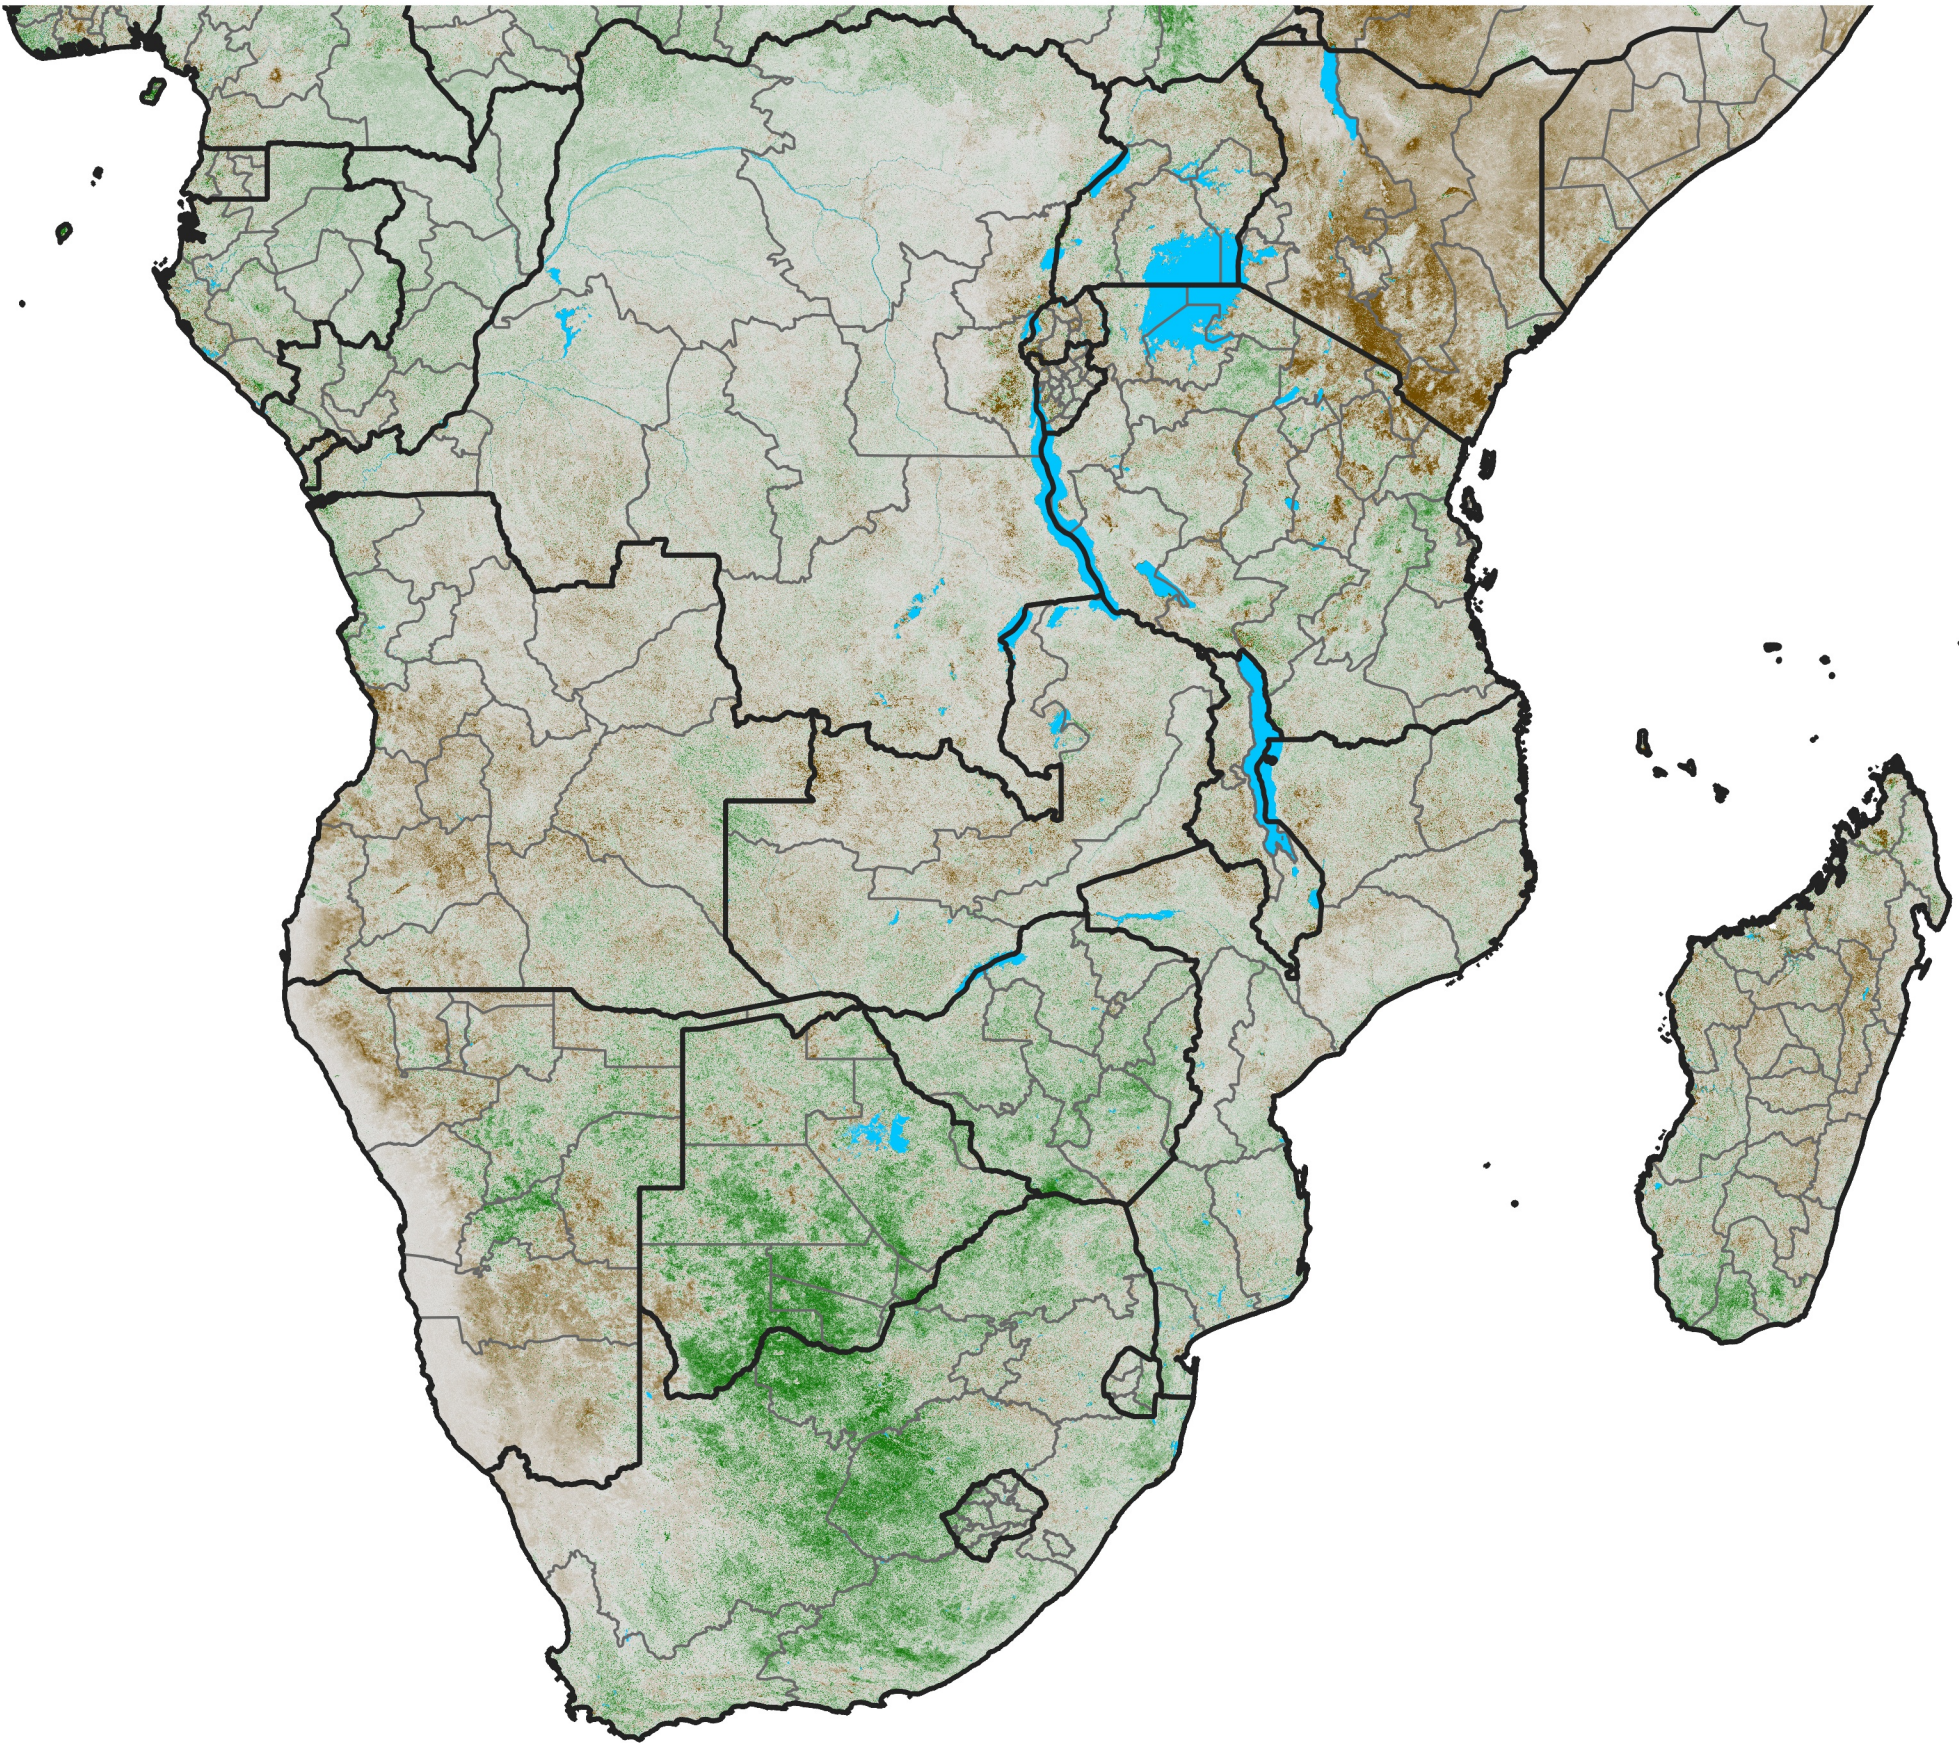

Southern Africa NDVI Anomaly

2023 minus mean (2003 - 2022)

Period 04 / February 01 - 10, 2023

NDVI Anomaly

< -0.3 -0.2 -0.1 -0.05 0.05 0.1 0.2 >0.3

Negative

No Difference

Positive