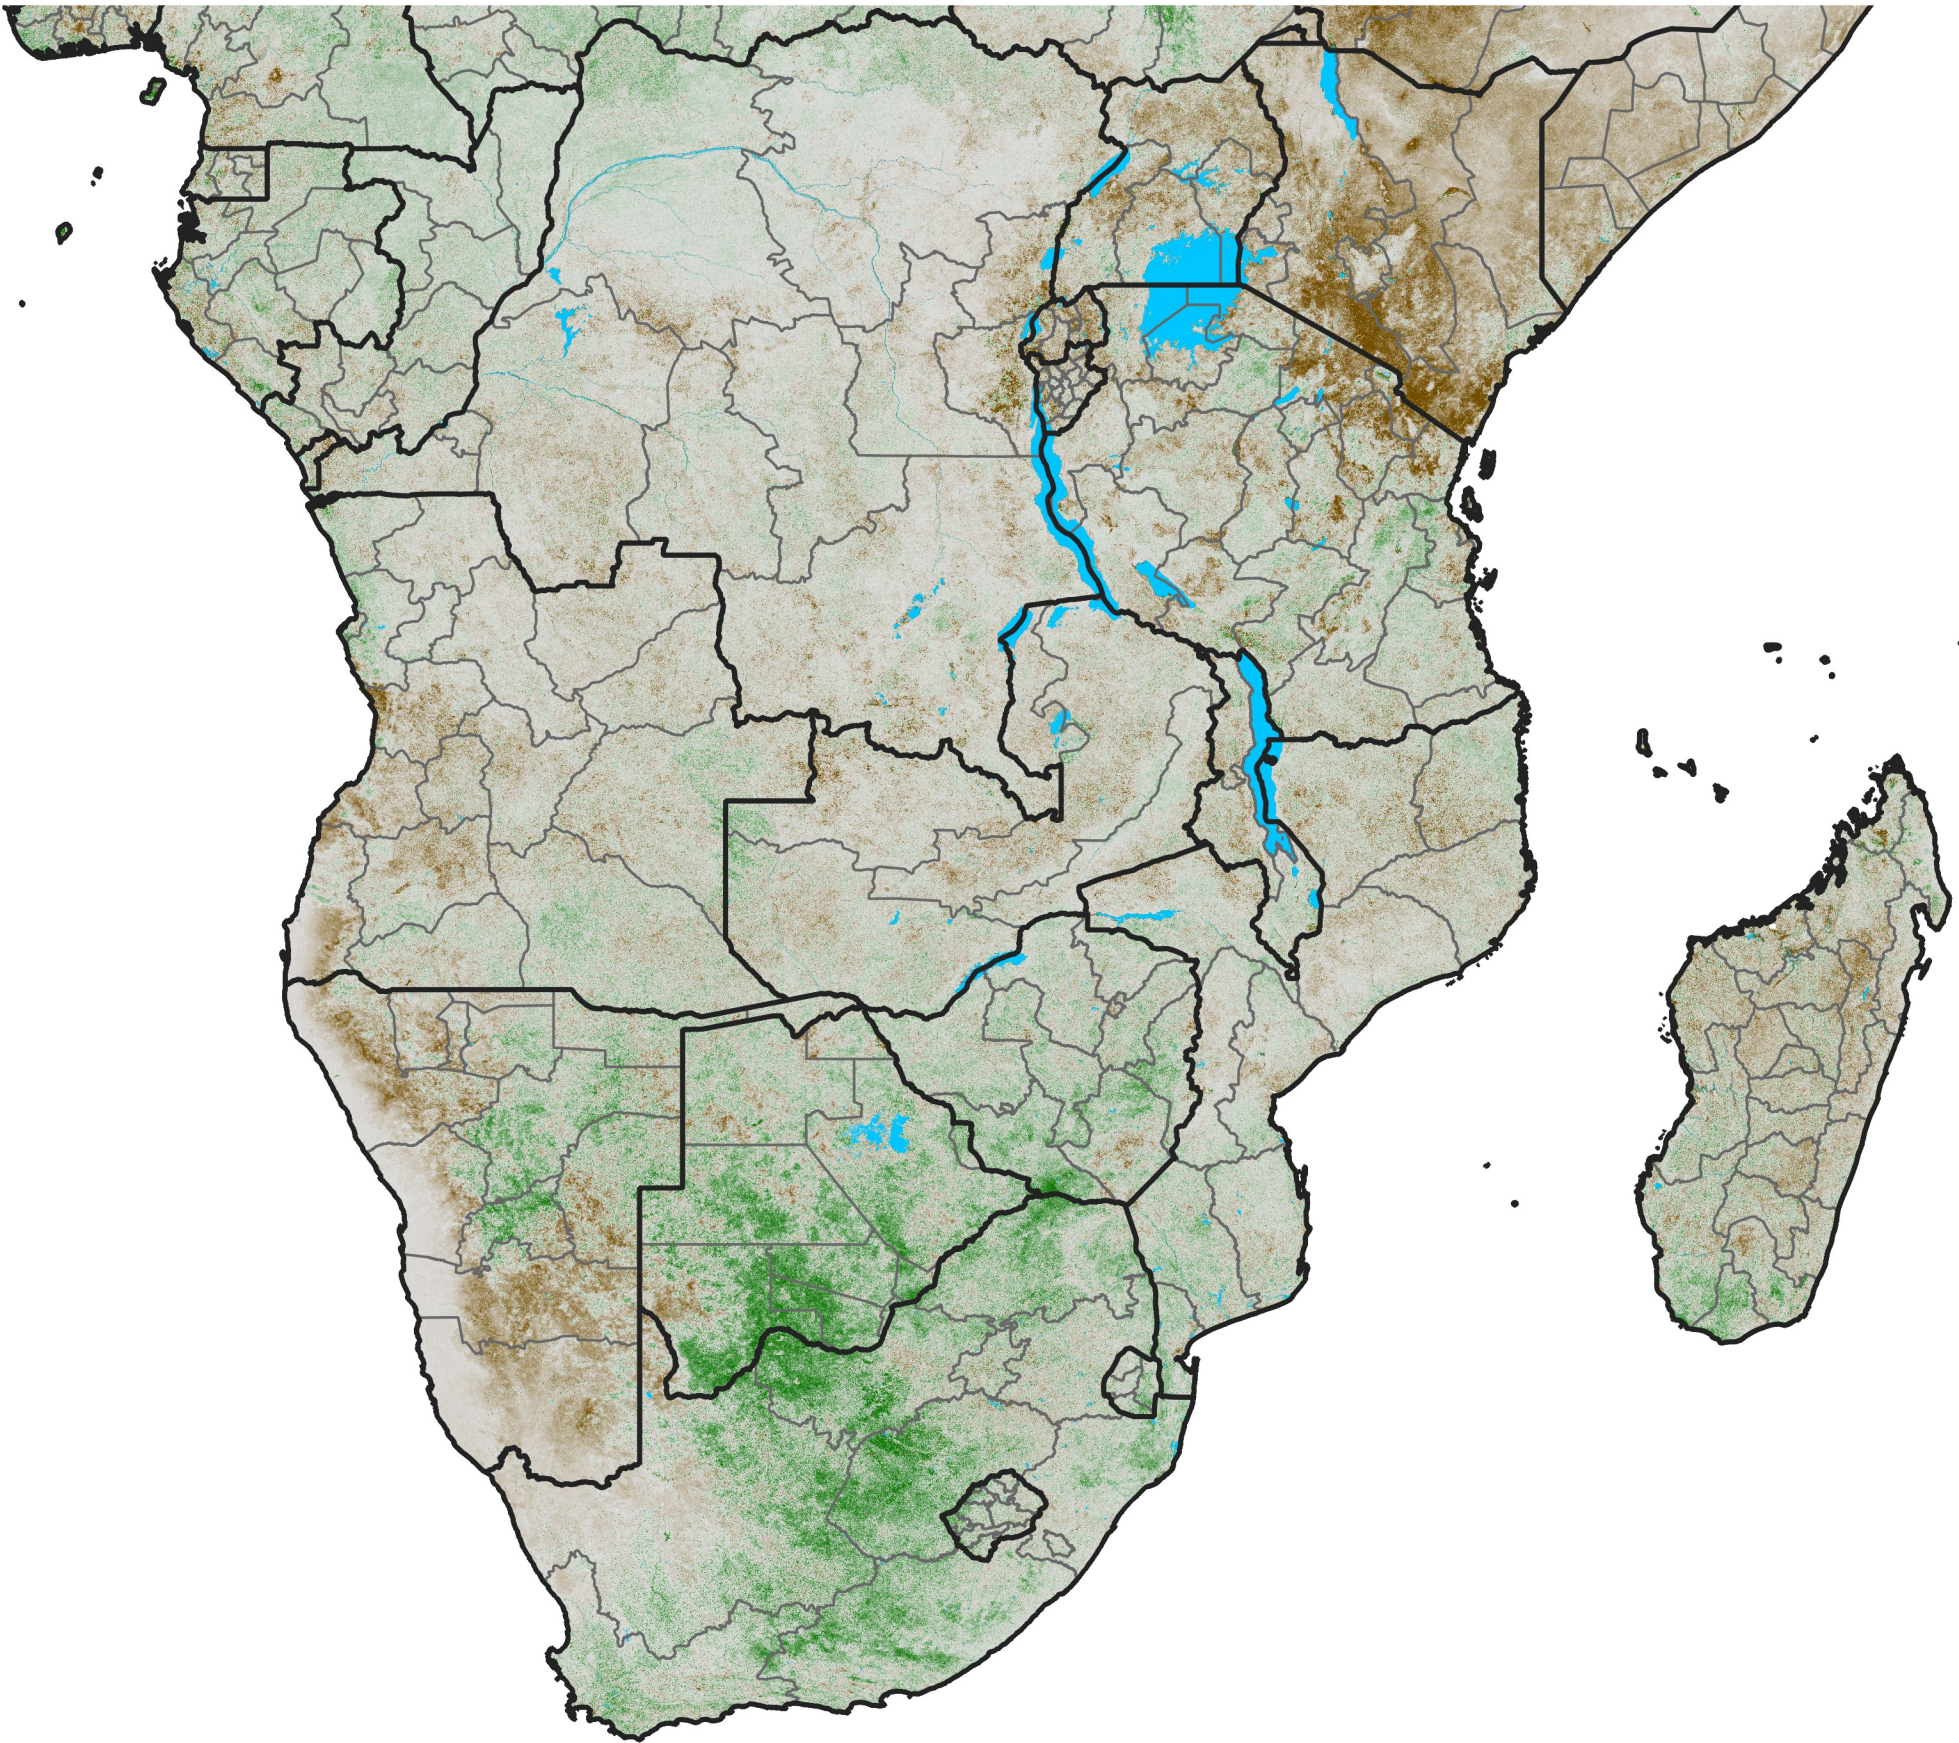

# Southern Africa NDVI Anomaly

2023 minus mean (2003 - 2022)

Period 05 / February 11 - 20, 2023

## NDVI Anomaly

< -0.3   -0.2   -0.1   -0.05   0.05   0.1   0.2   >0.3

Negative

No Difference

Positive