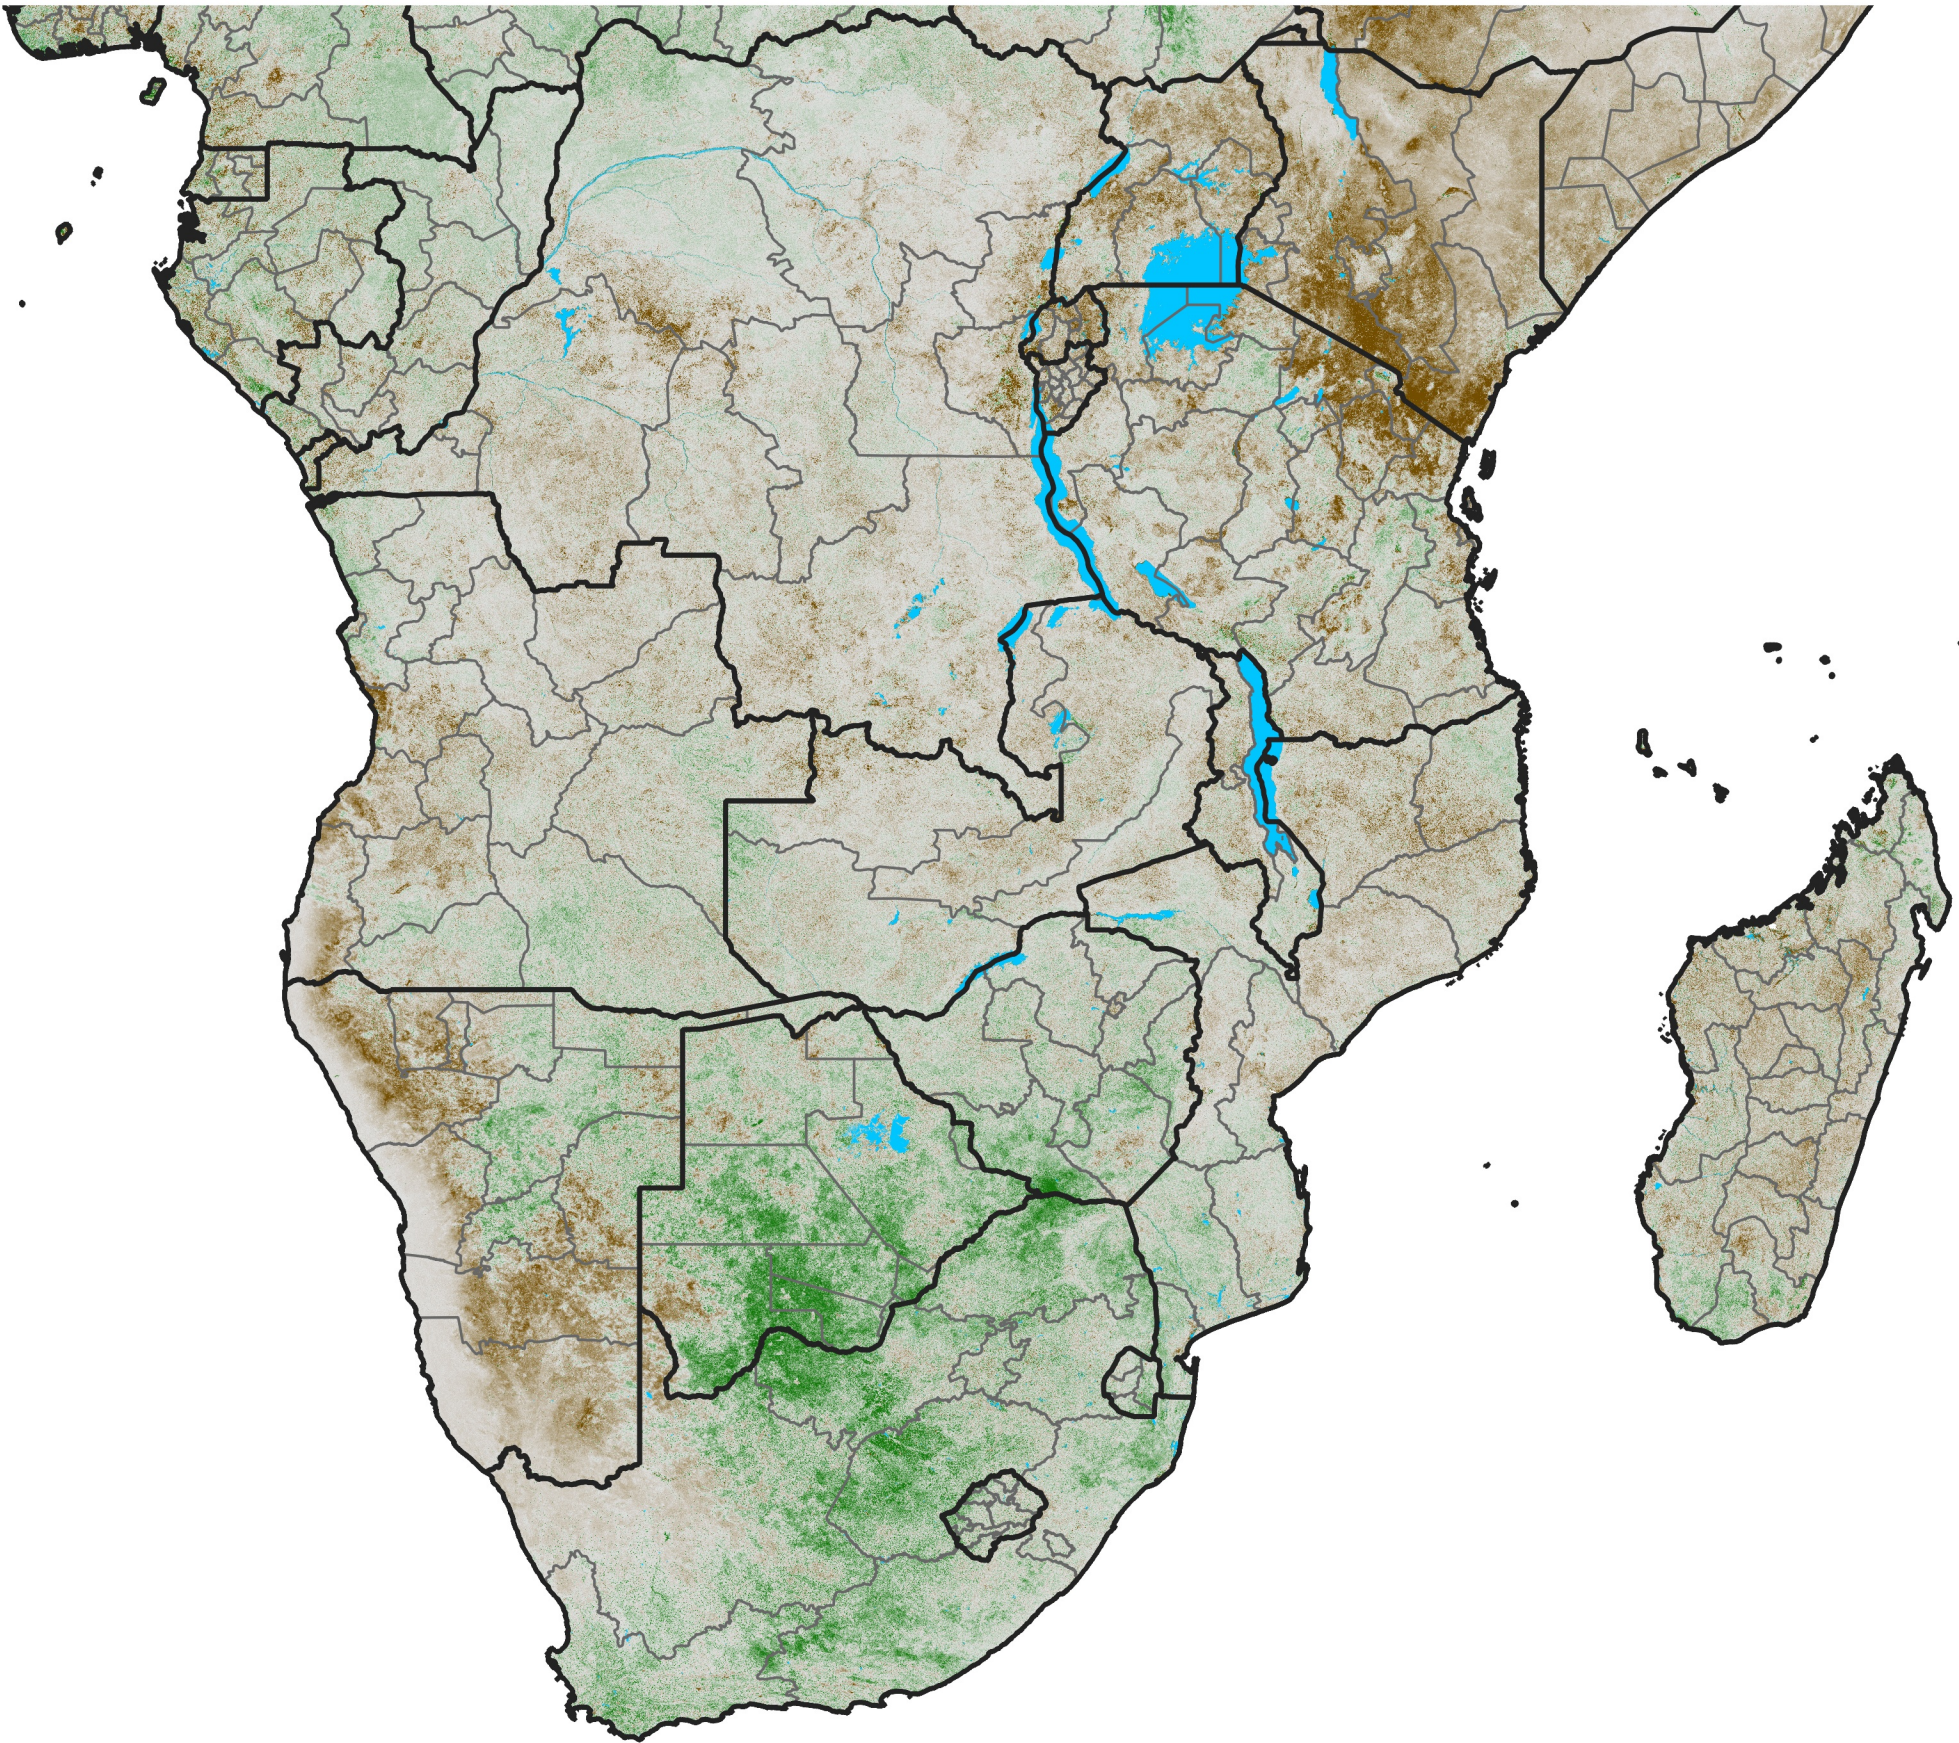

Southern Africa NDVI Anomaly

2023 minus mean (2003 - 2022)

Period 06 / February 21 - 28, 2023

NDVI Anomaly

< -0.3 -0.2 -0.1 -0.05 0.05 0.1 0.2 > 0.3

Negative

No Difference

Positive