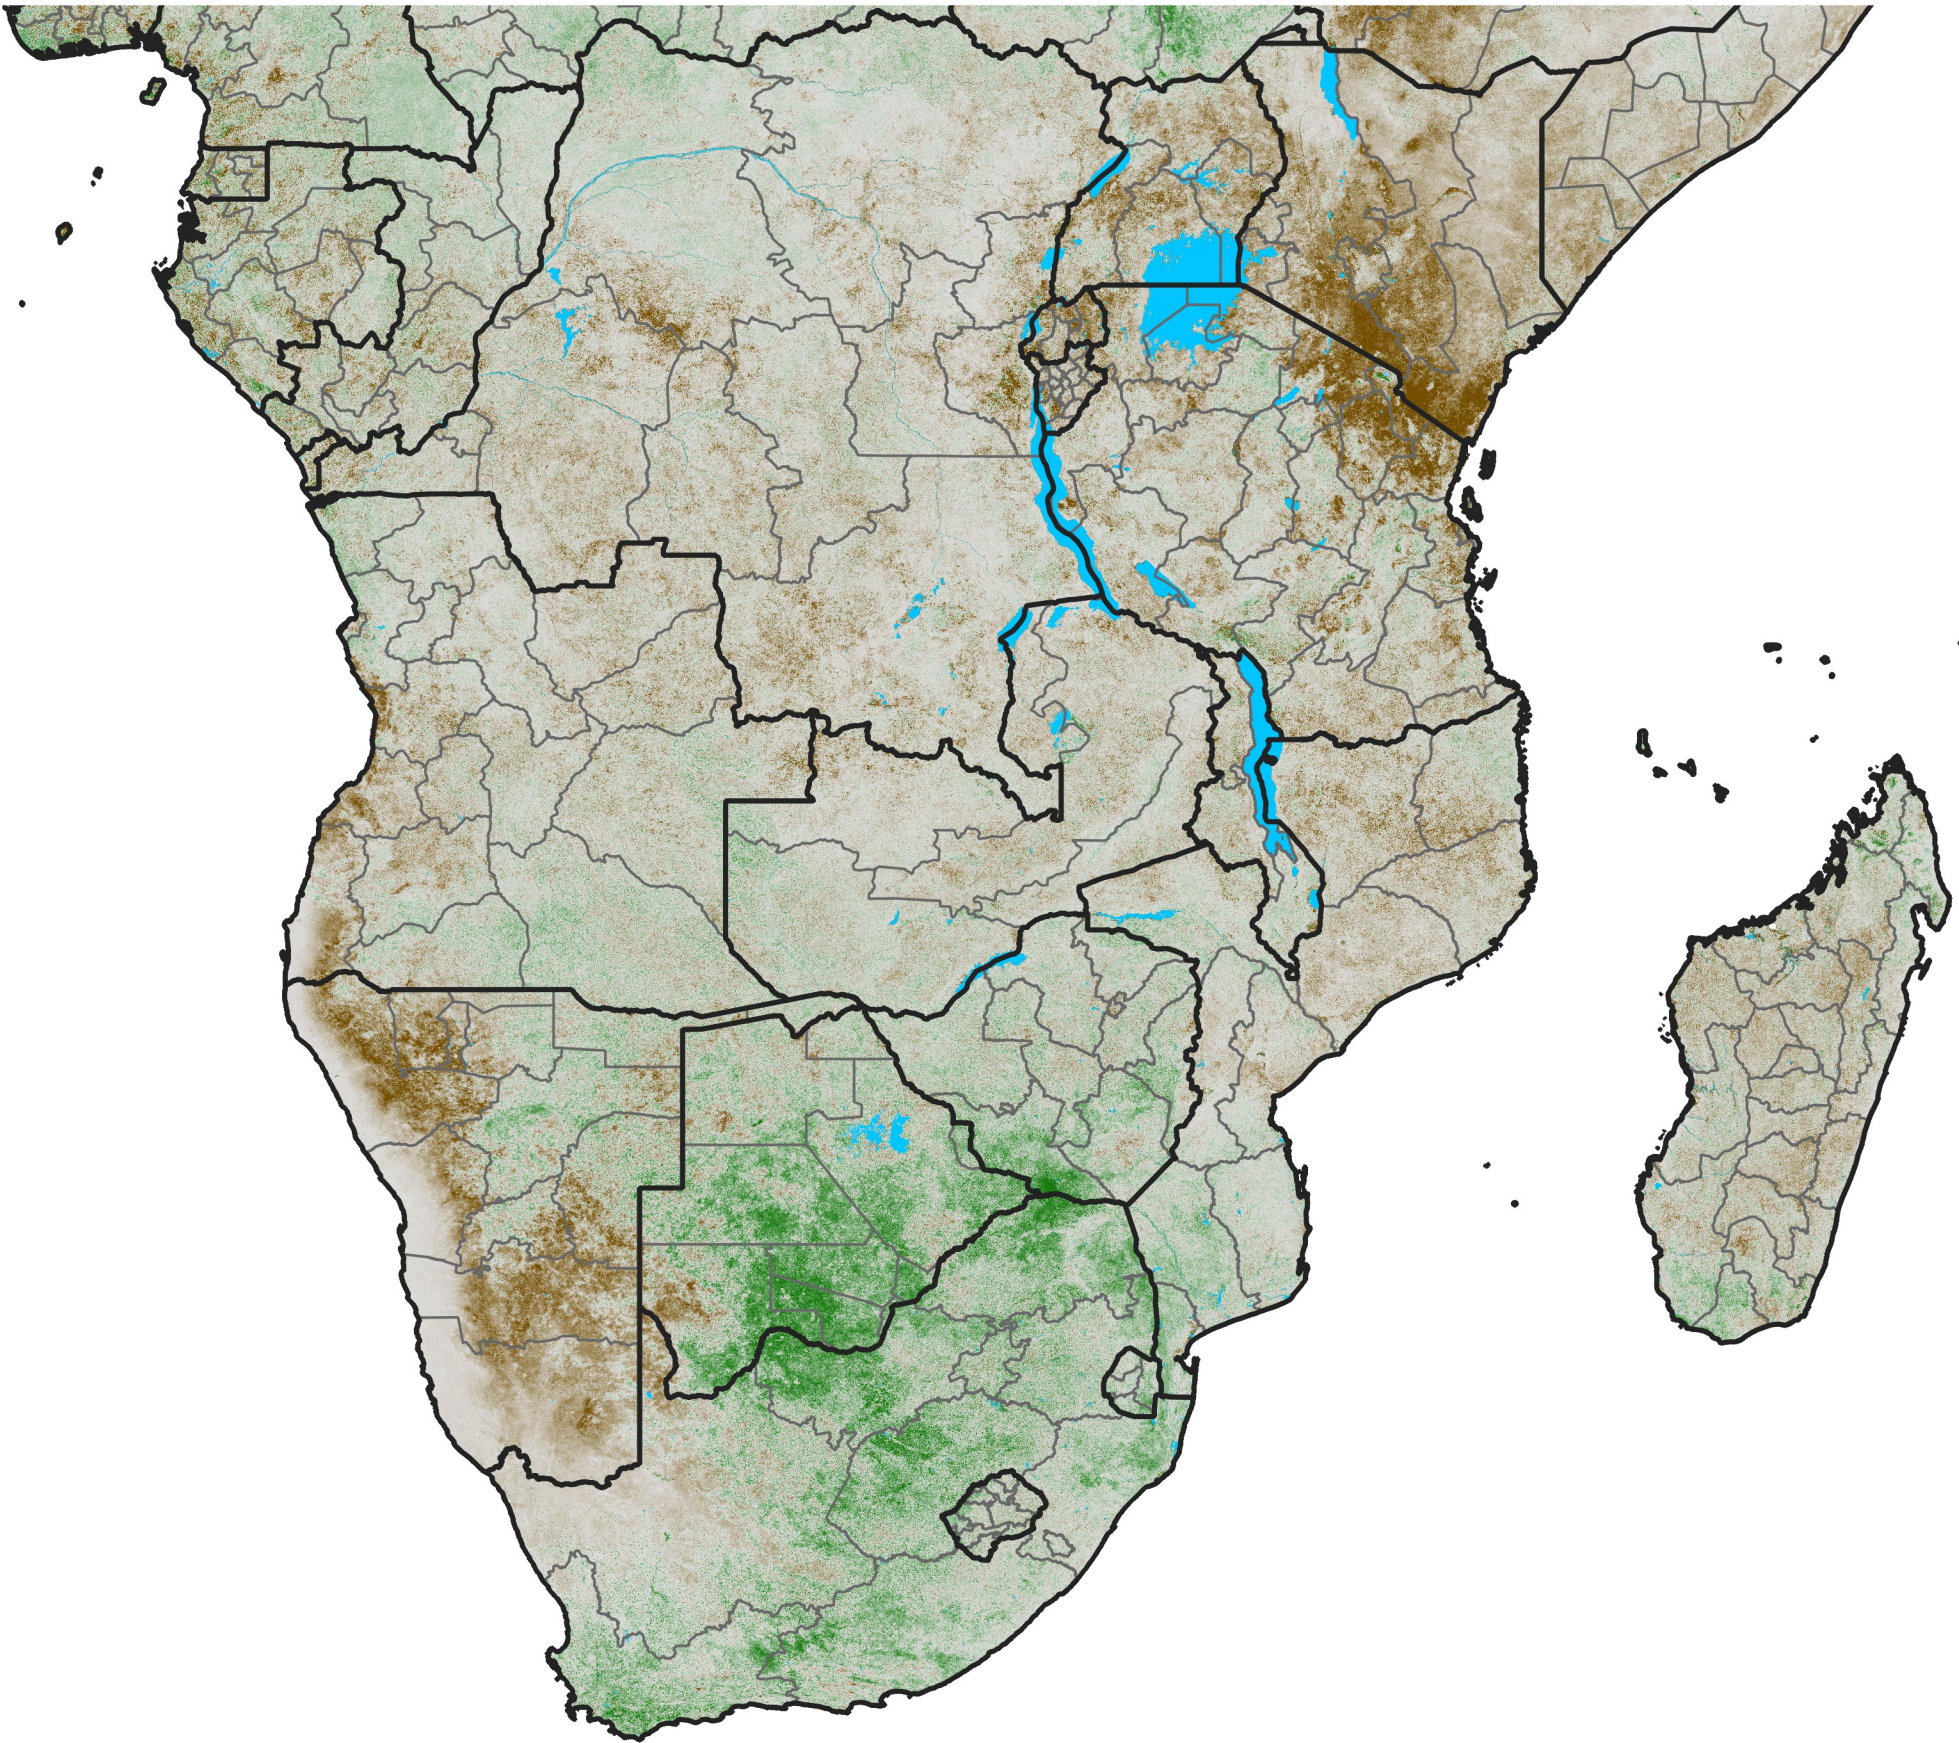

Southern Africa NDVI Anomaly

2023 minus mean (2003 - 2022)

Period 07 / March 01 - 10, 2023

NDVI Anomaly

< -0.3 -0.2 -0.1 -0.05 0.05 0.1 0.2 >0.3

Negative

No Difference

Positive