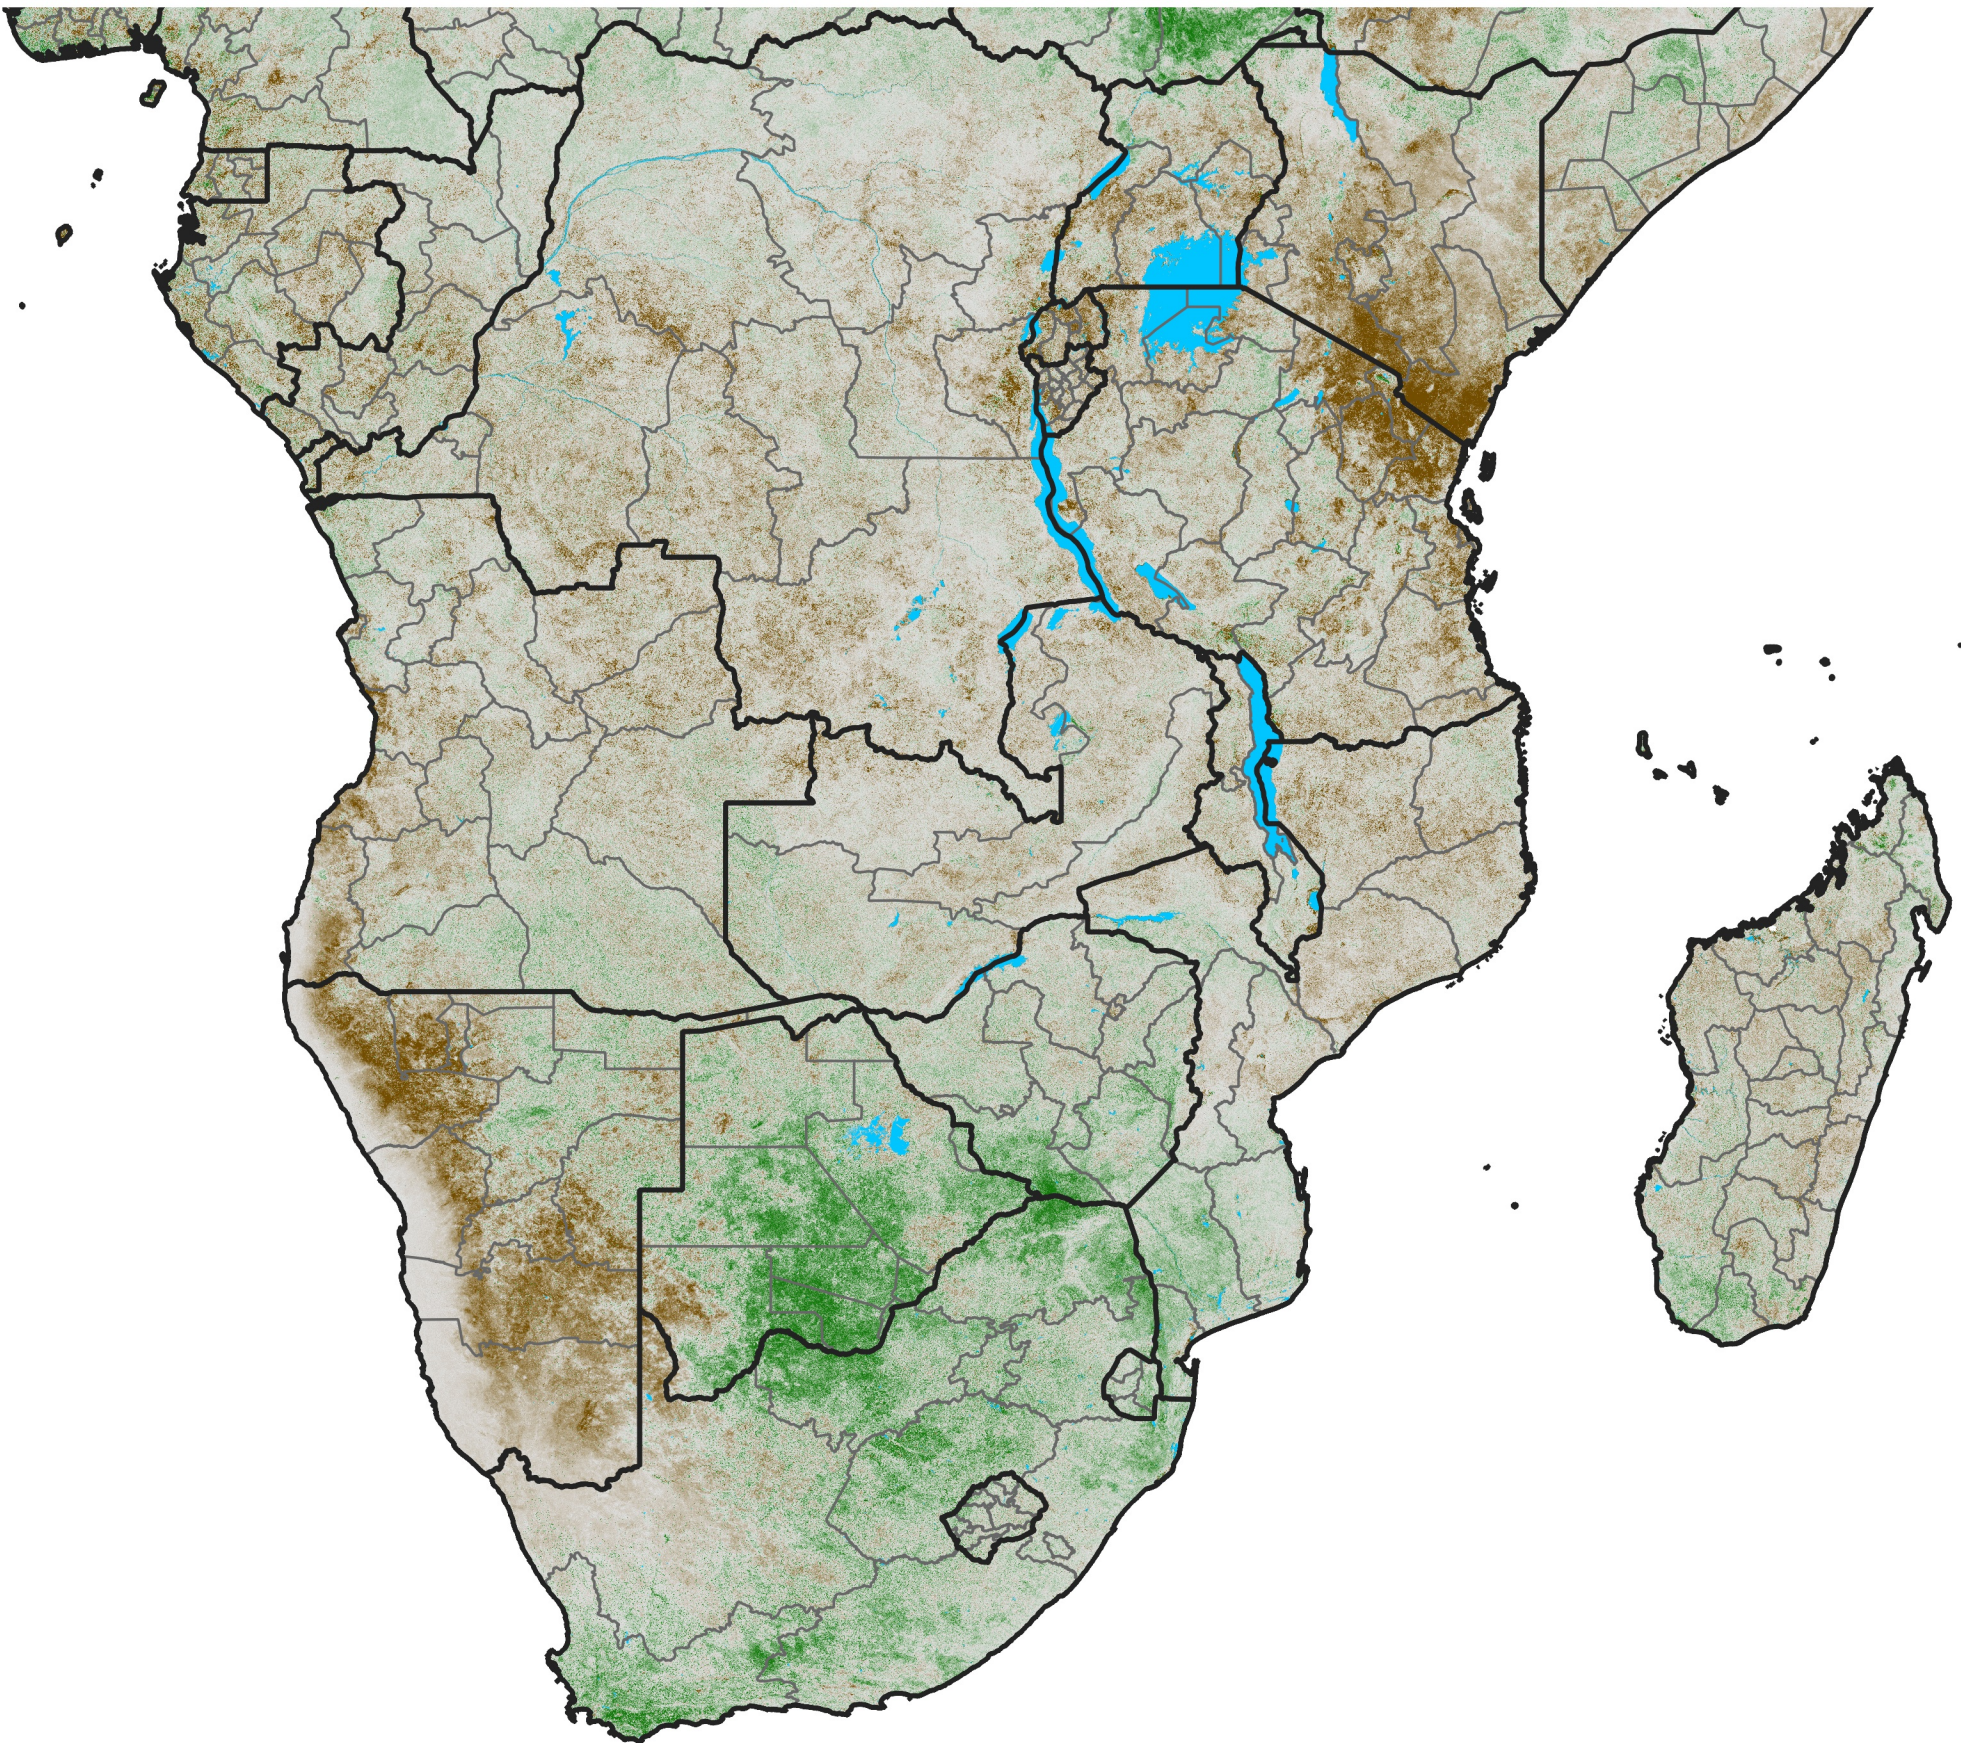

Southern Africa

NDVI Anomaly

2023 minus mean (2003 - 2022)

Period 08 / March 11 - 20, 2023

NDVI Anomaly

< -0.3 -0.2 -0.1 -0.05 0.05 0.1 0.2 >0.3

Negative

No Difference