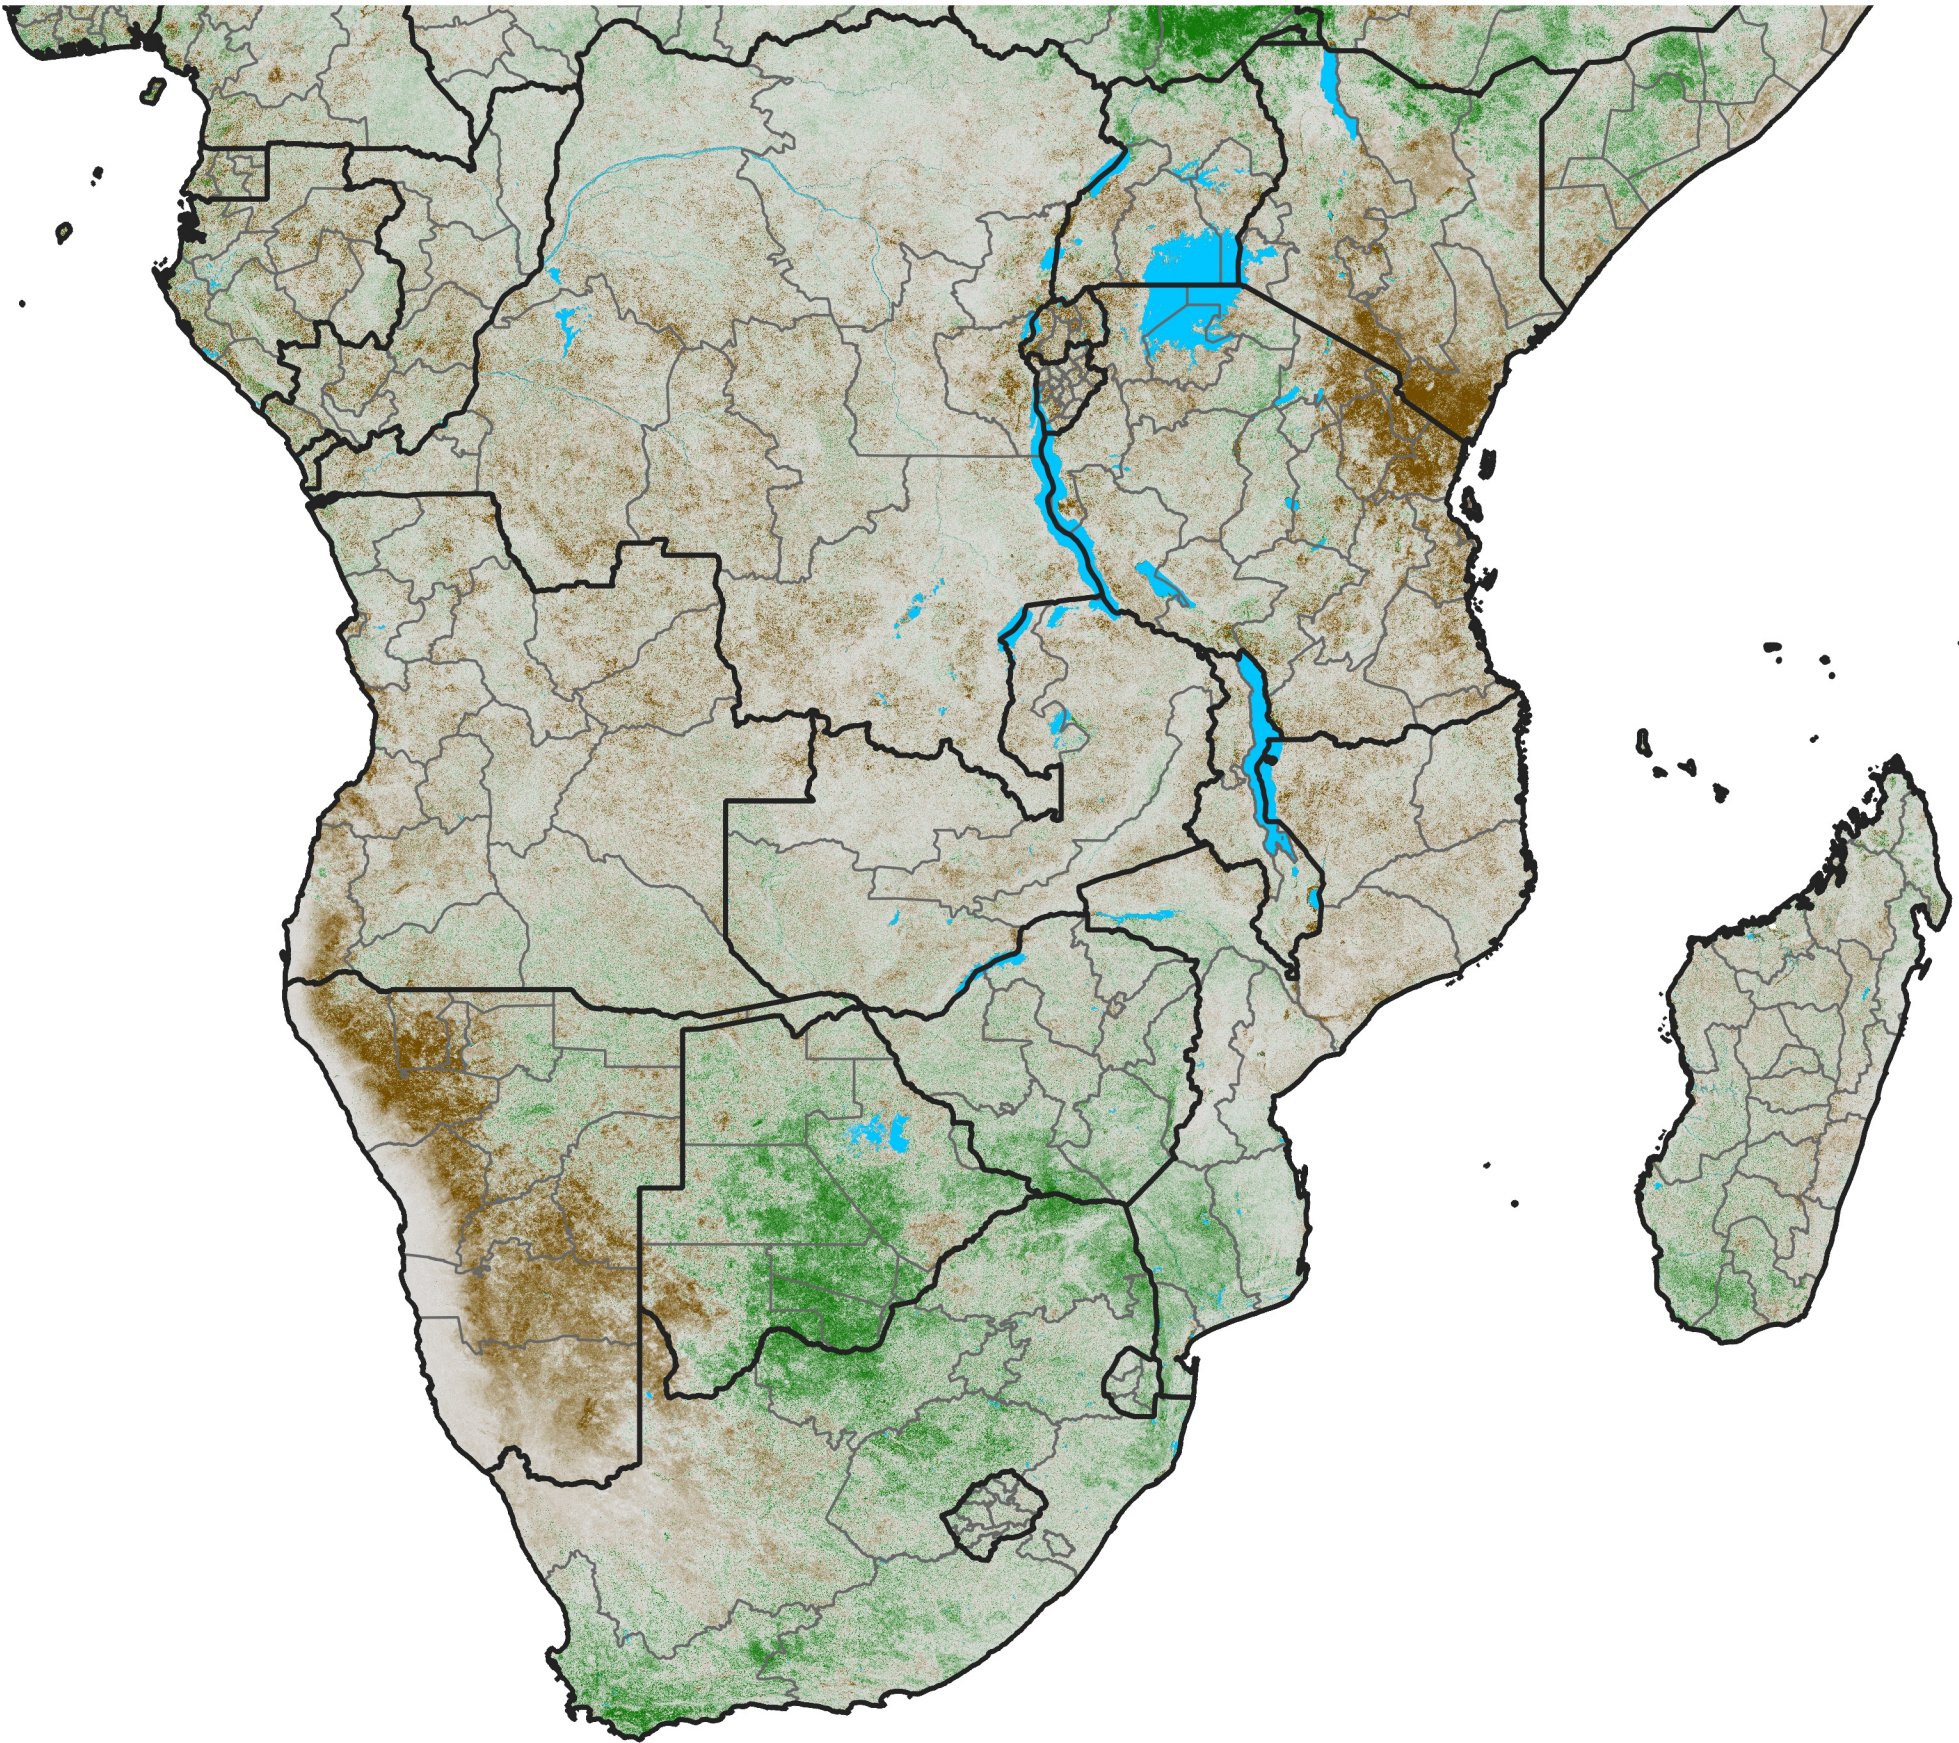

# Southern Africa NDVI Anomaly

2023 minus mean (2003 - 2022)

Period 09 / March 21 - 31, 2023

## NDVI Anomaly

< -0.3   -0.2   -0.1   -0.05   0.05   0.1   0.2   >0.3

Negative

No Difference

Positive