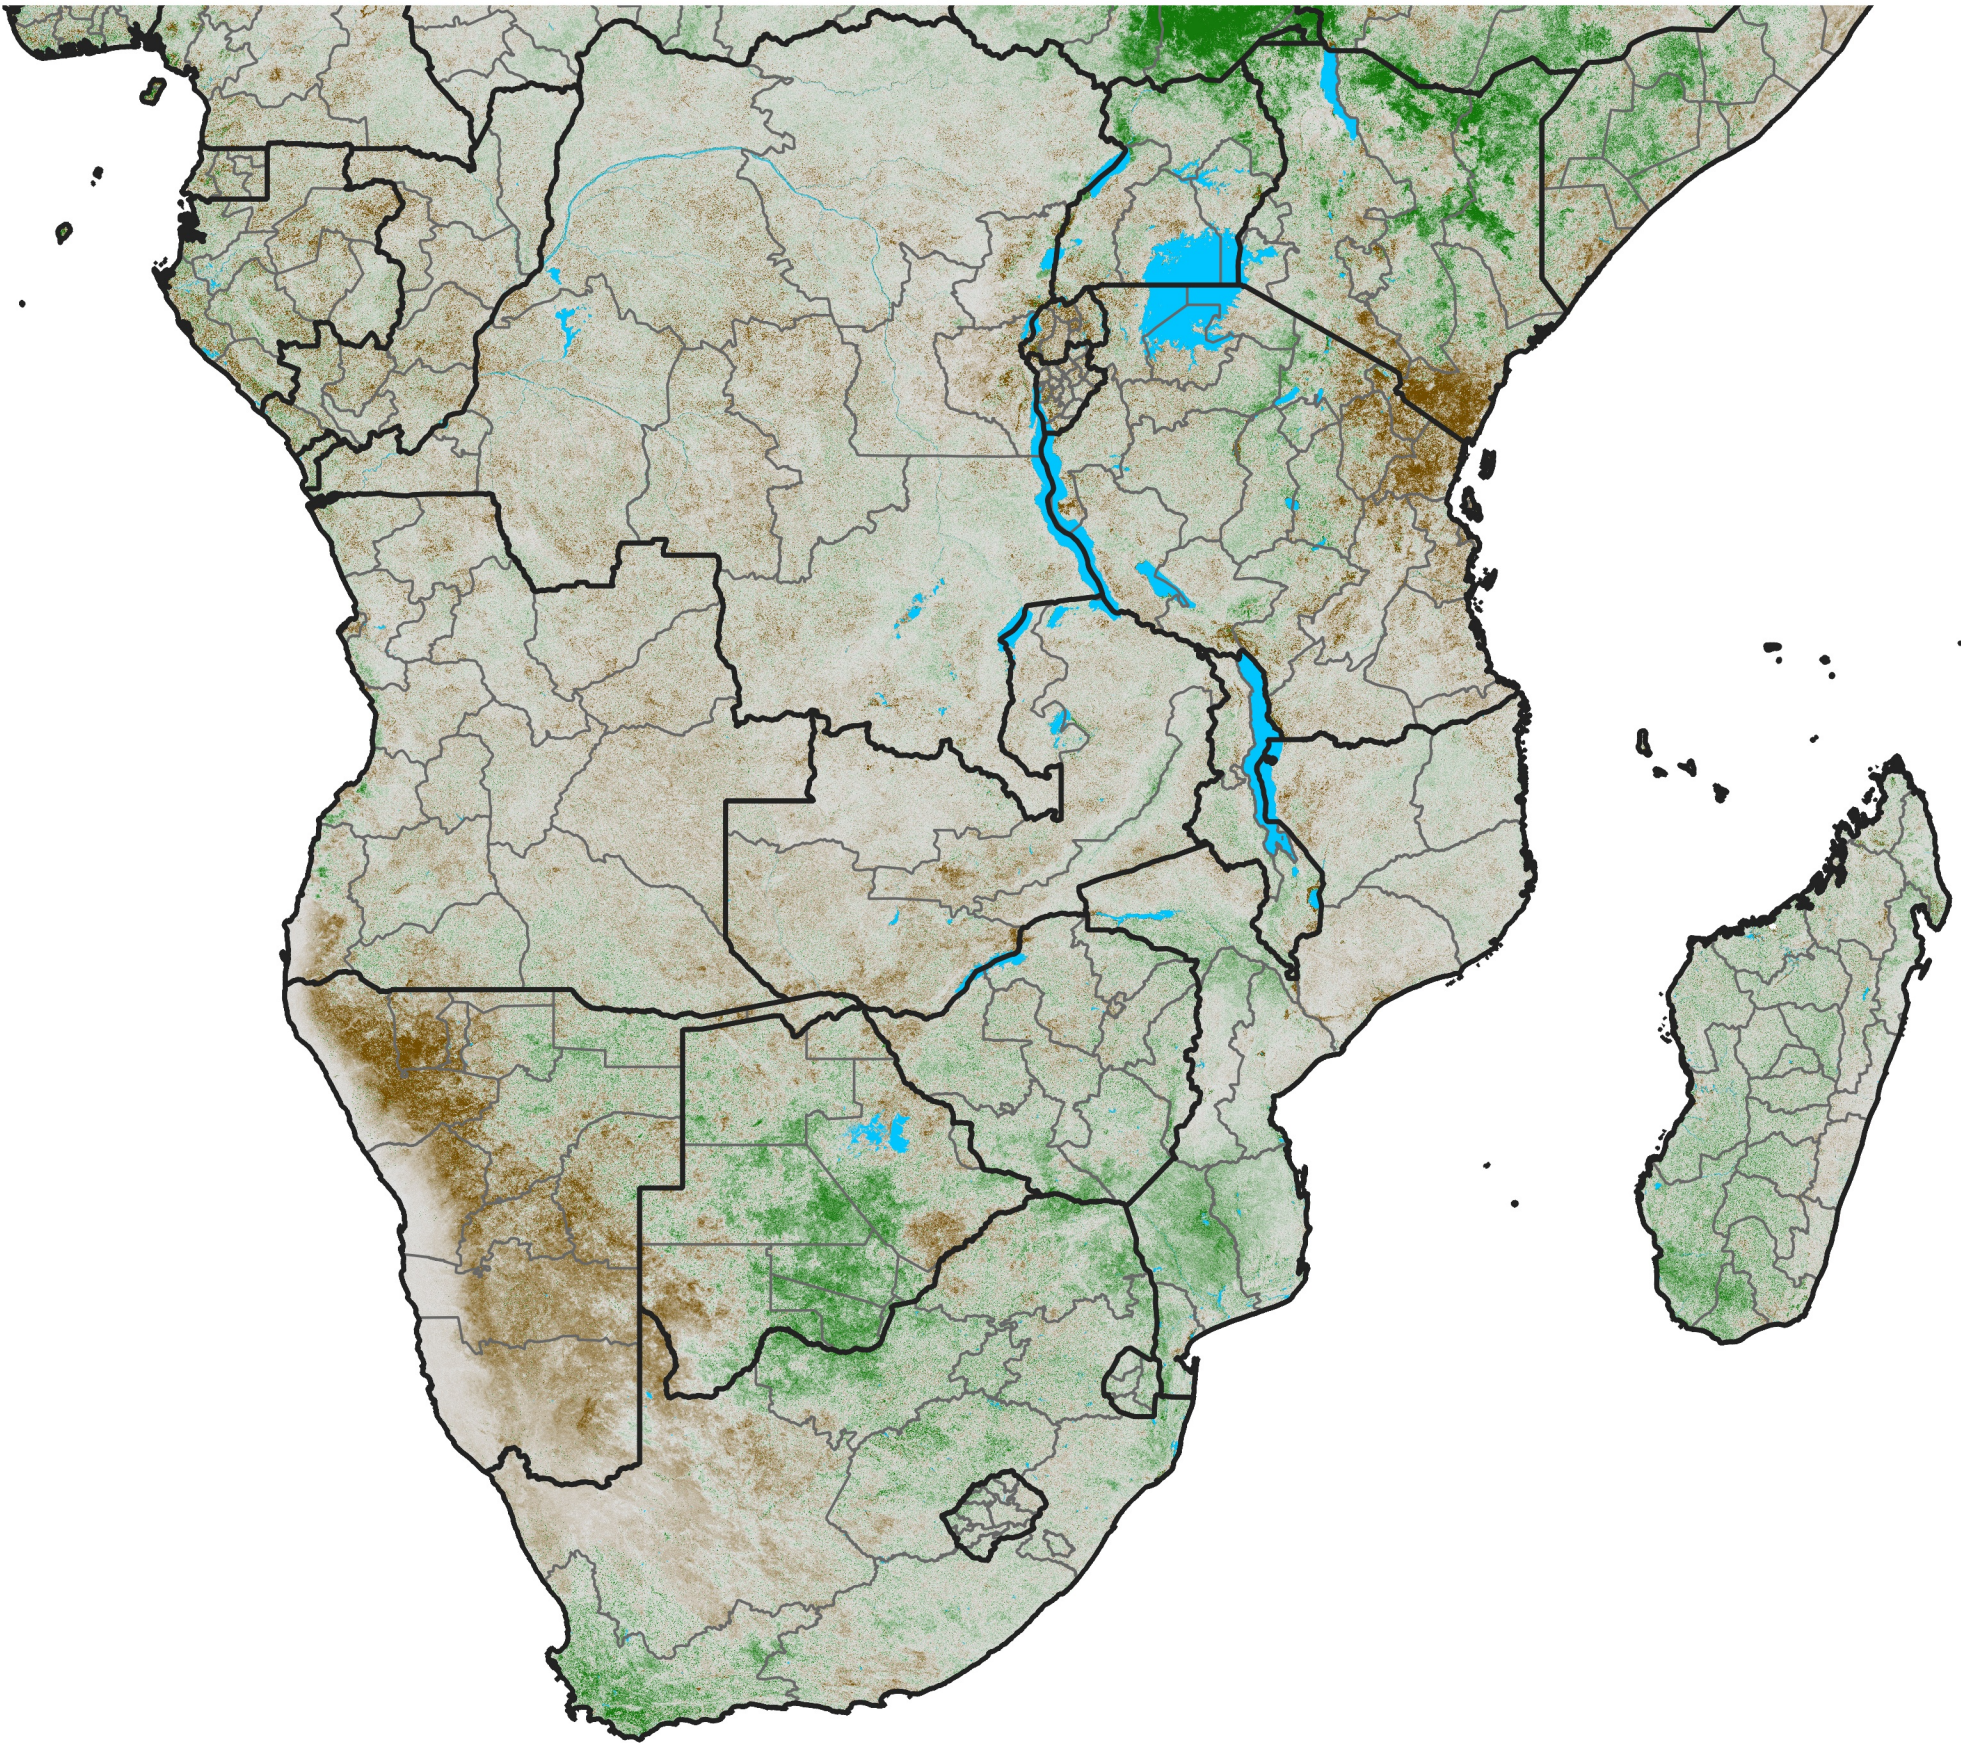

Southern Africa NDVI Anomaly

2023 minus mean (2003 - 2022)

Period 11 / April 11 - 20, 2023

NDVI Anomaly

< -0.3 -0.2 -0.1 -0.05 0.05 0.1 0.2 > 0.3

Negative

No Difference

Positive