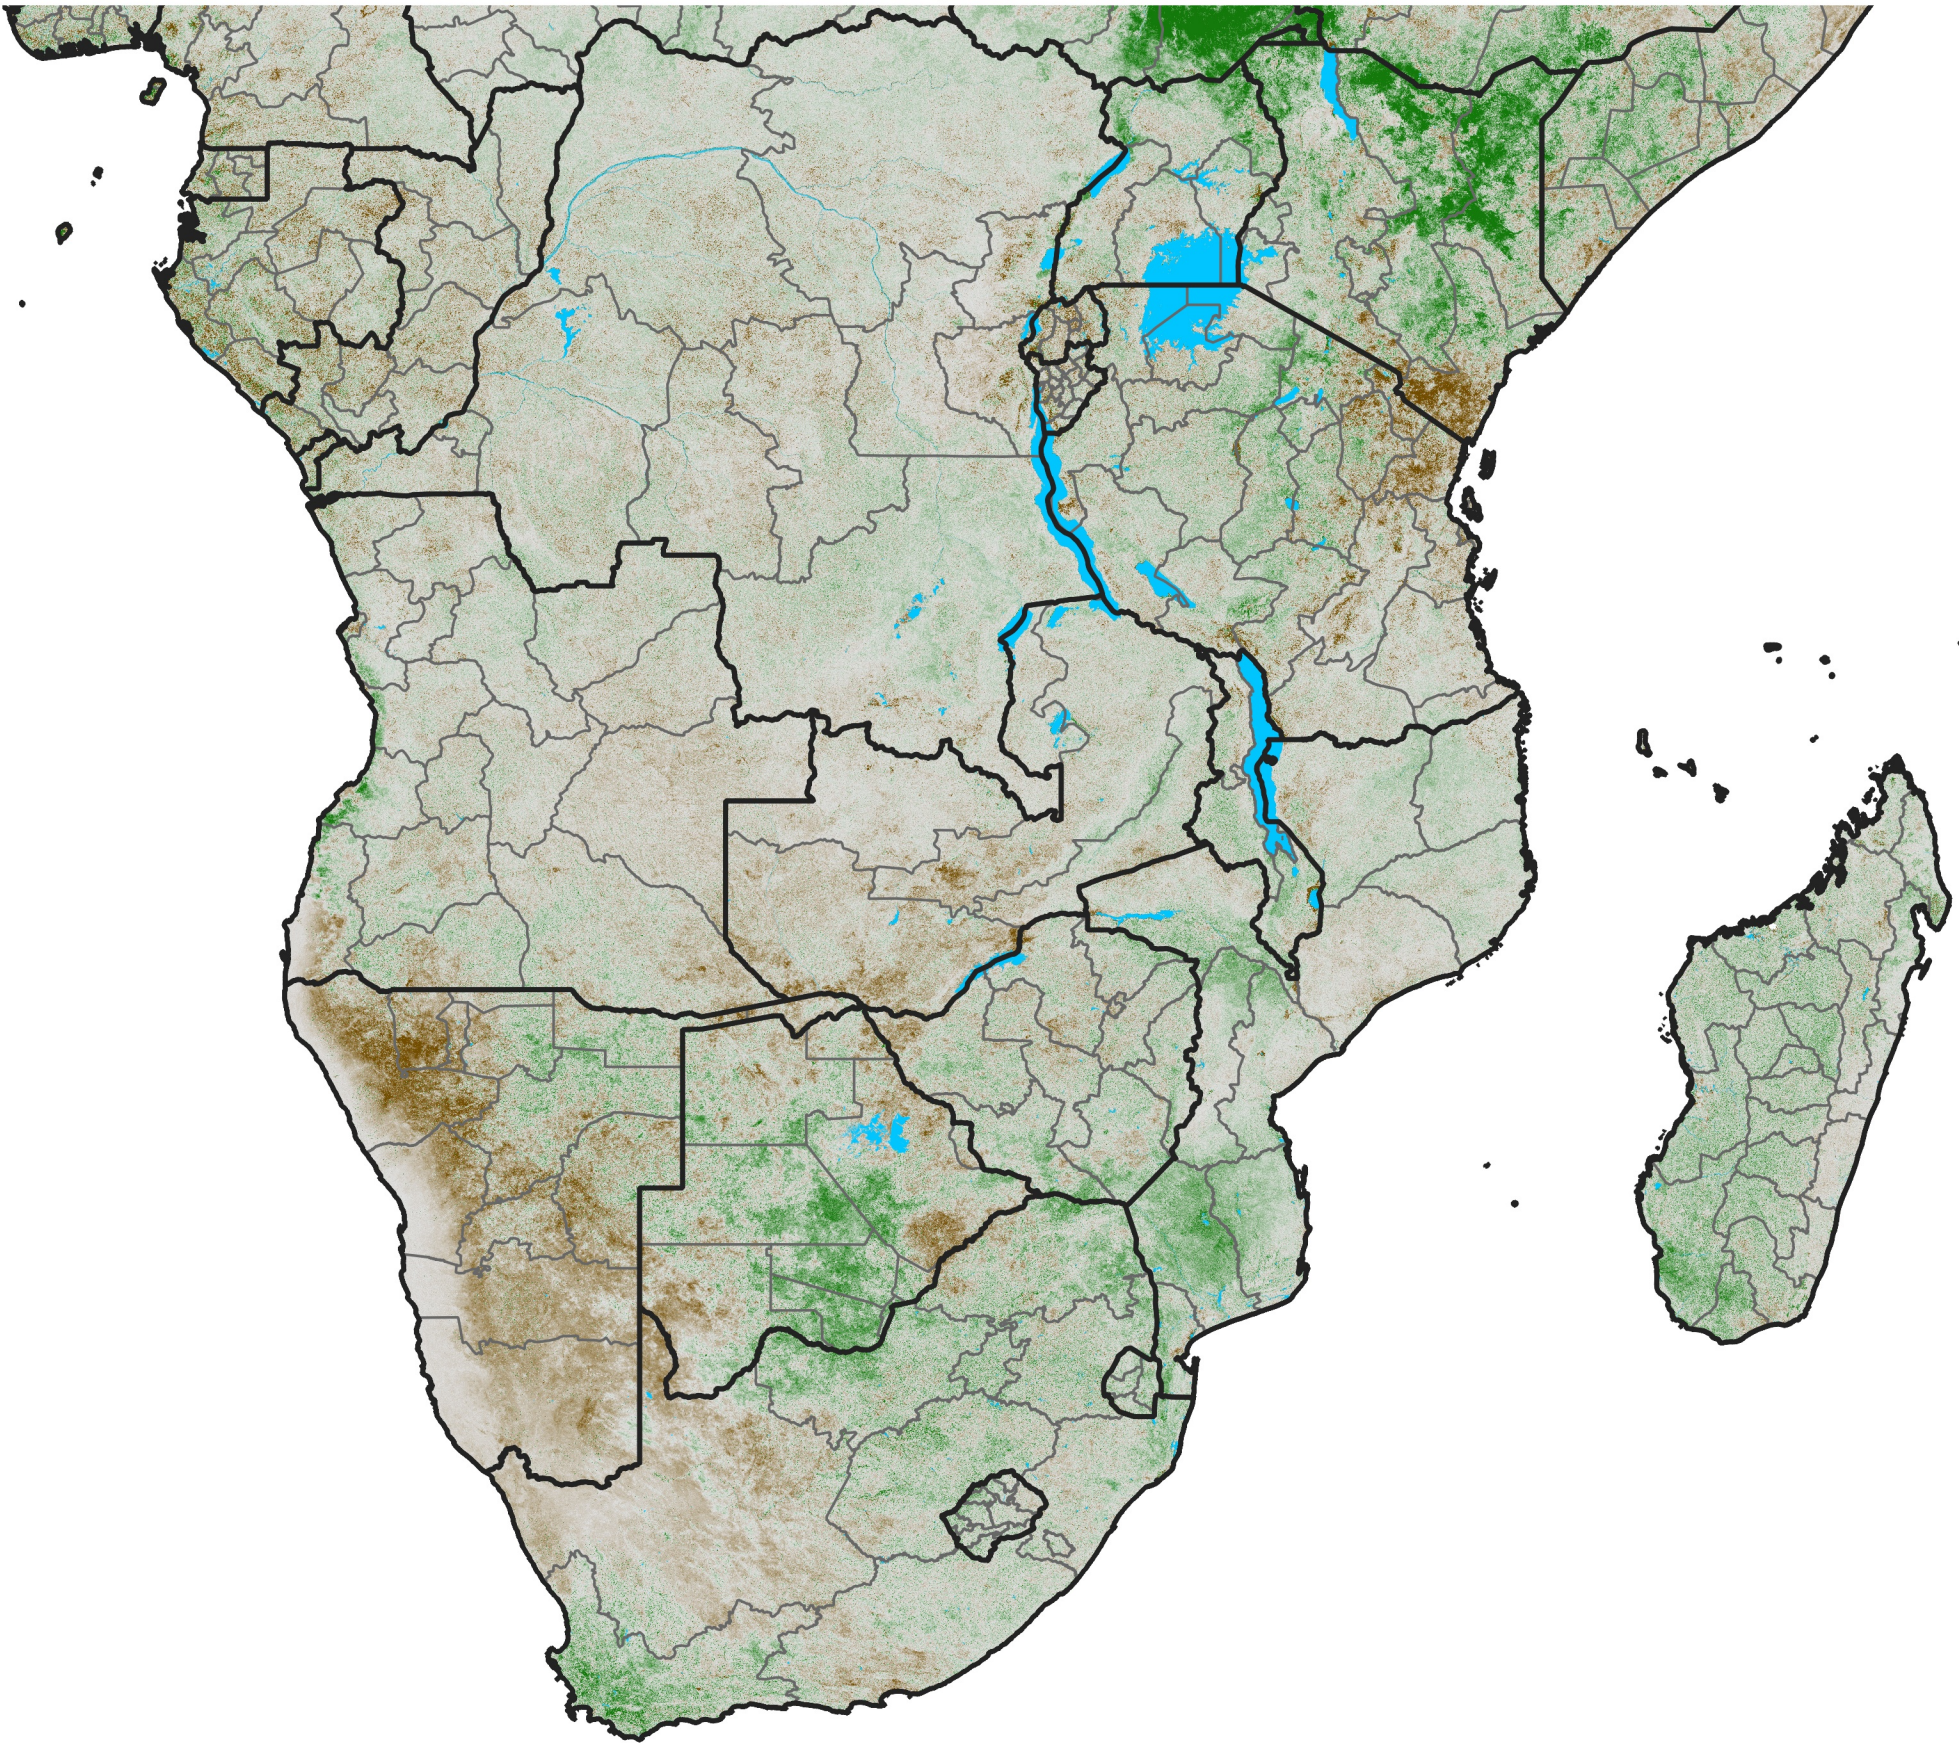

# Southern Africa NDVI Anomaly

2023 minus mean (2003 - 2022)

Period 12 / April 21 - 30, 2023

## NDVI Anomaly

< -0.3   -0.2   -0.1   -0.05   0.05   0.1   0.2   >0.3

Negative

No Difference

Positive