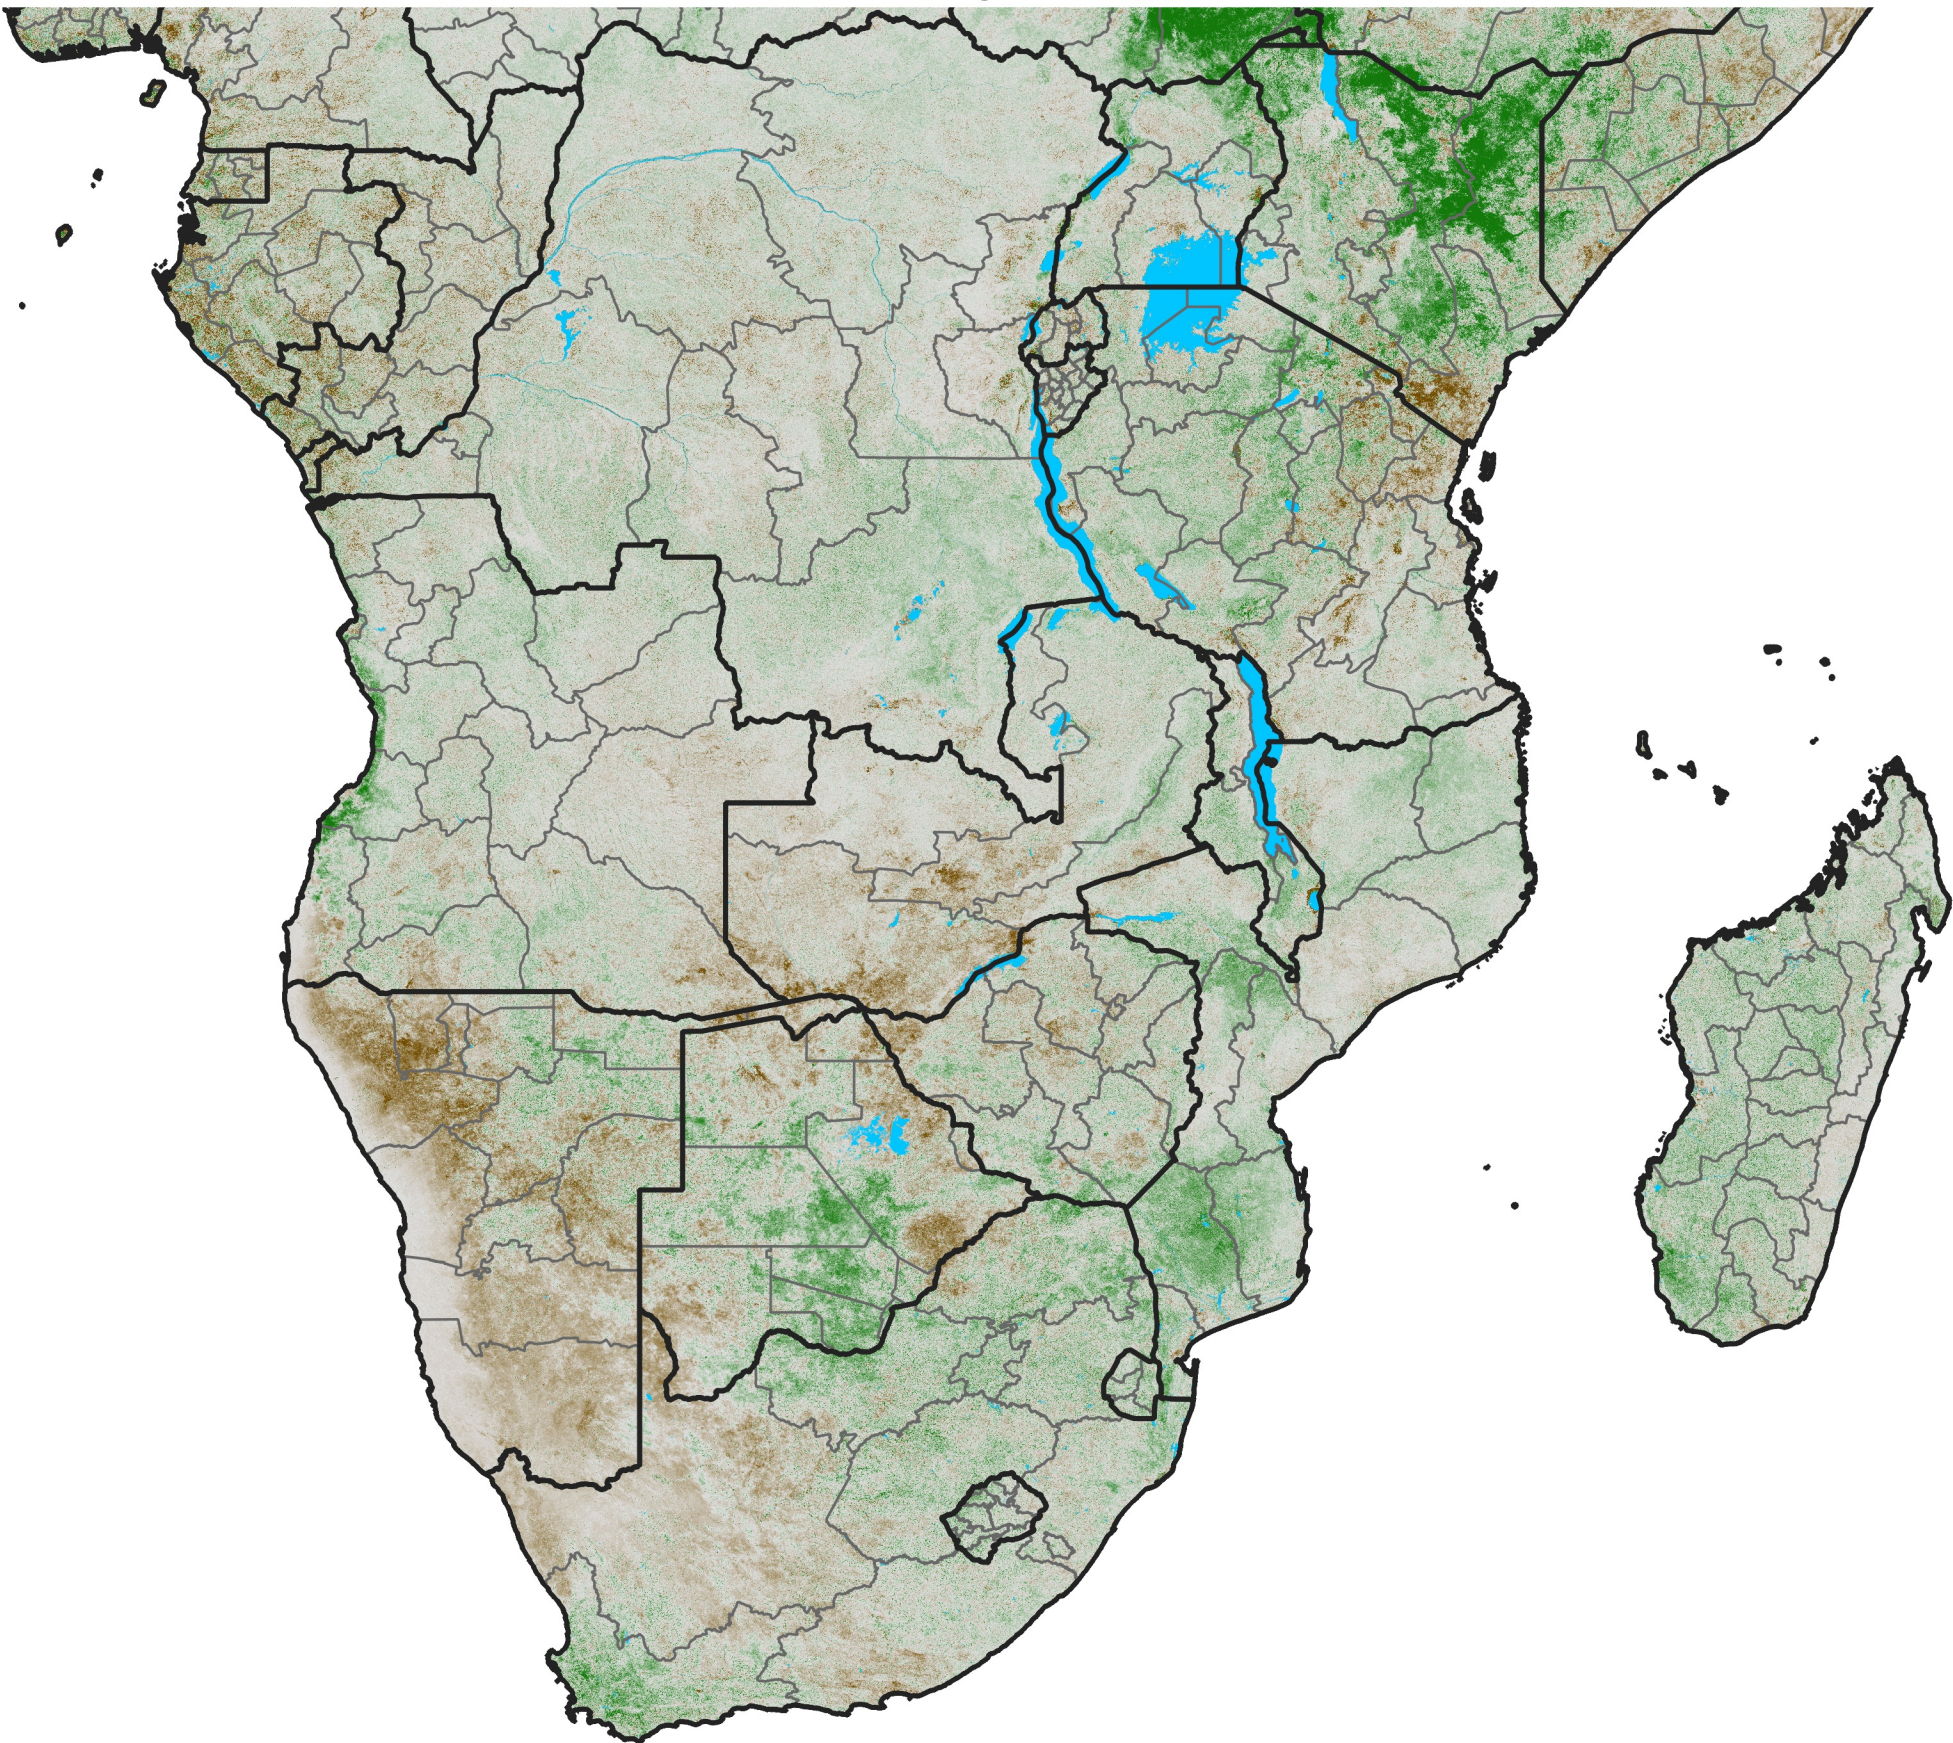

Southern Africa

NDVI Anomaly

2023 minus mean (2003 - 2022)

Period 13 / May 01 - 10, 2023

NDVI Anomaly

< -0.3 -0.2 -0.1 -0.05 0.05 0.1 0.2 >0.3

Negative

No Difference