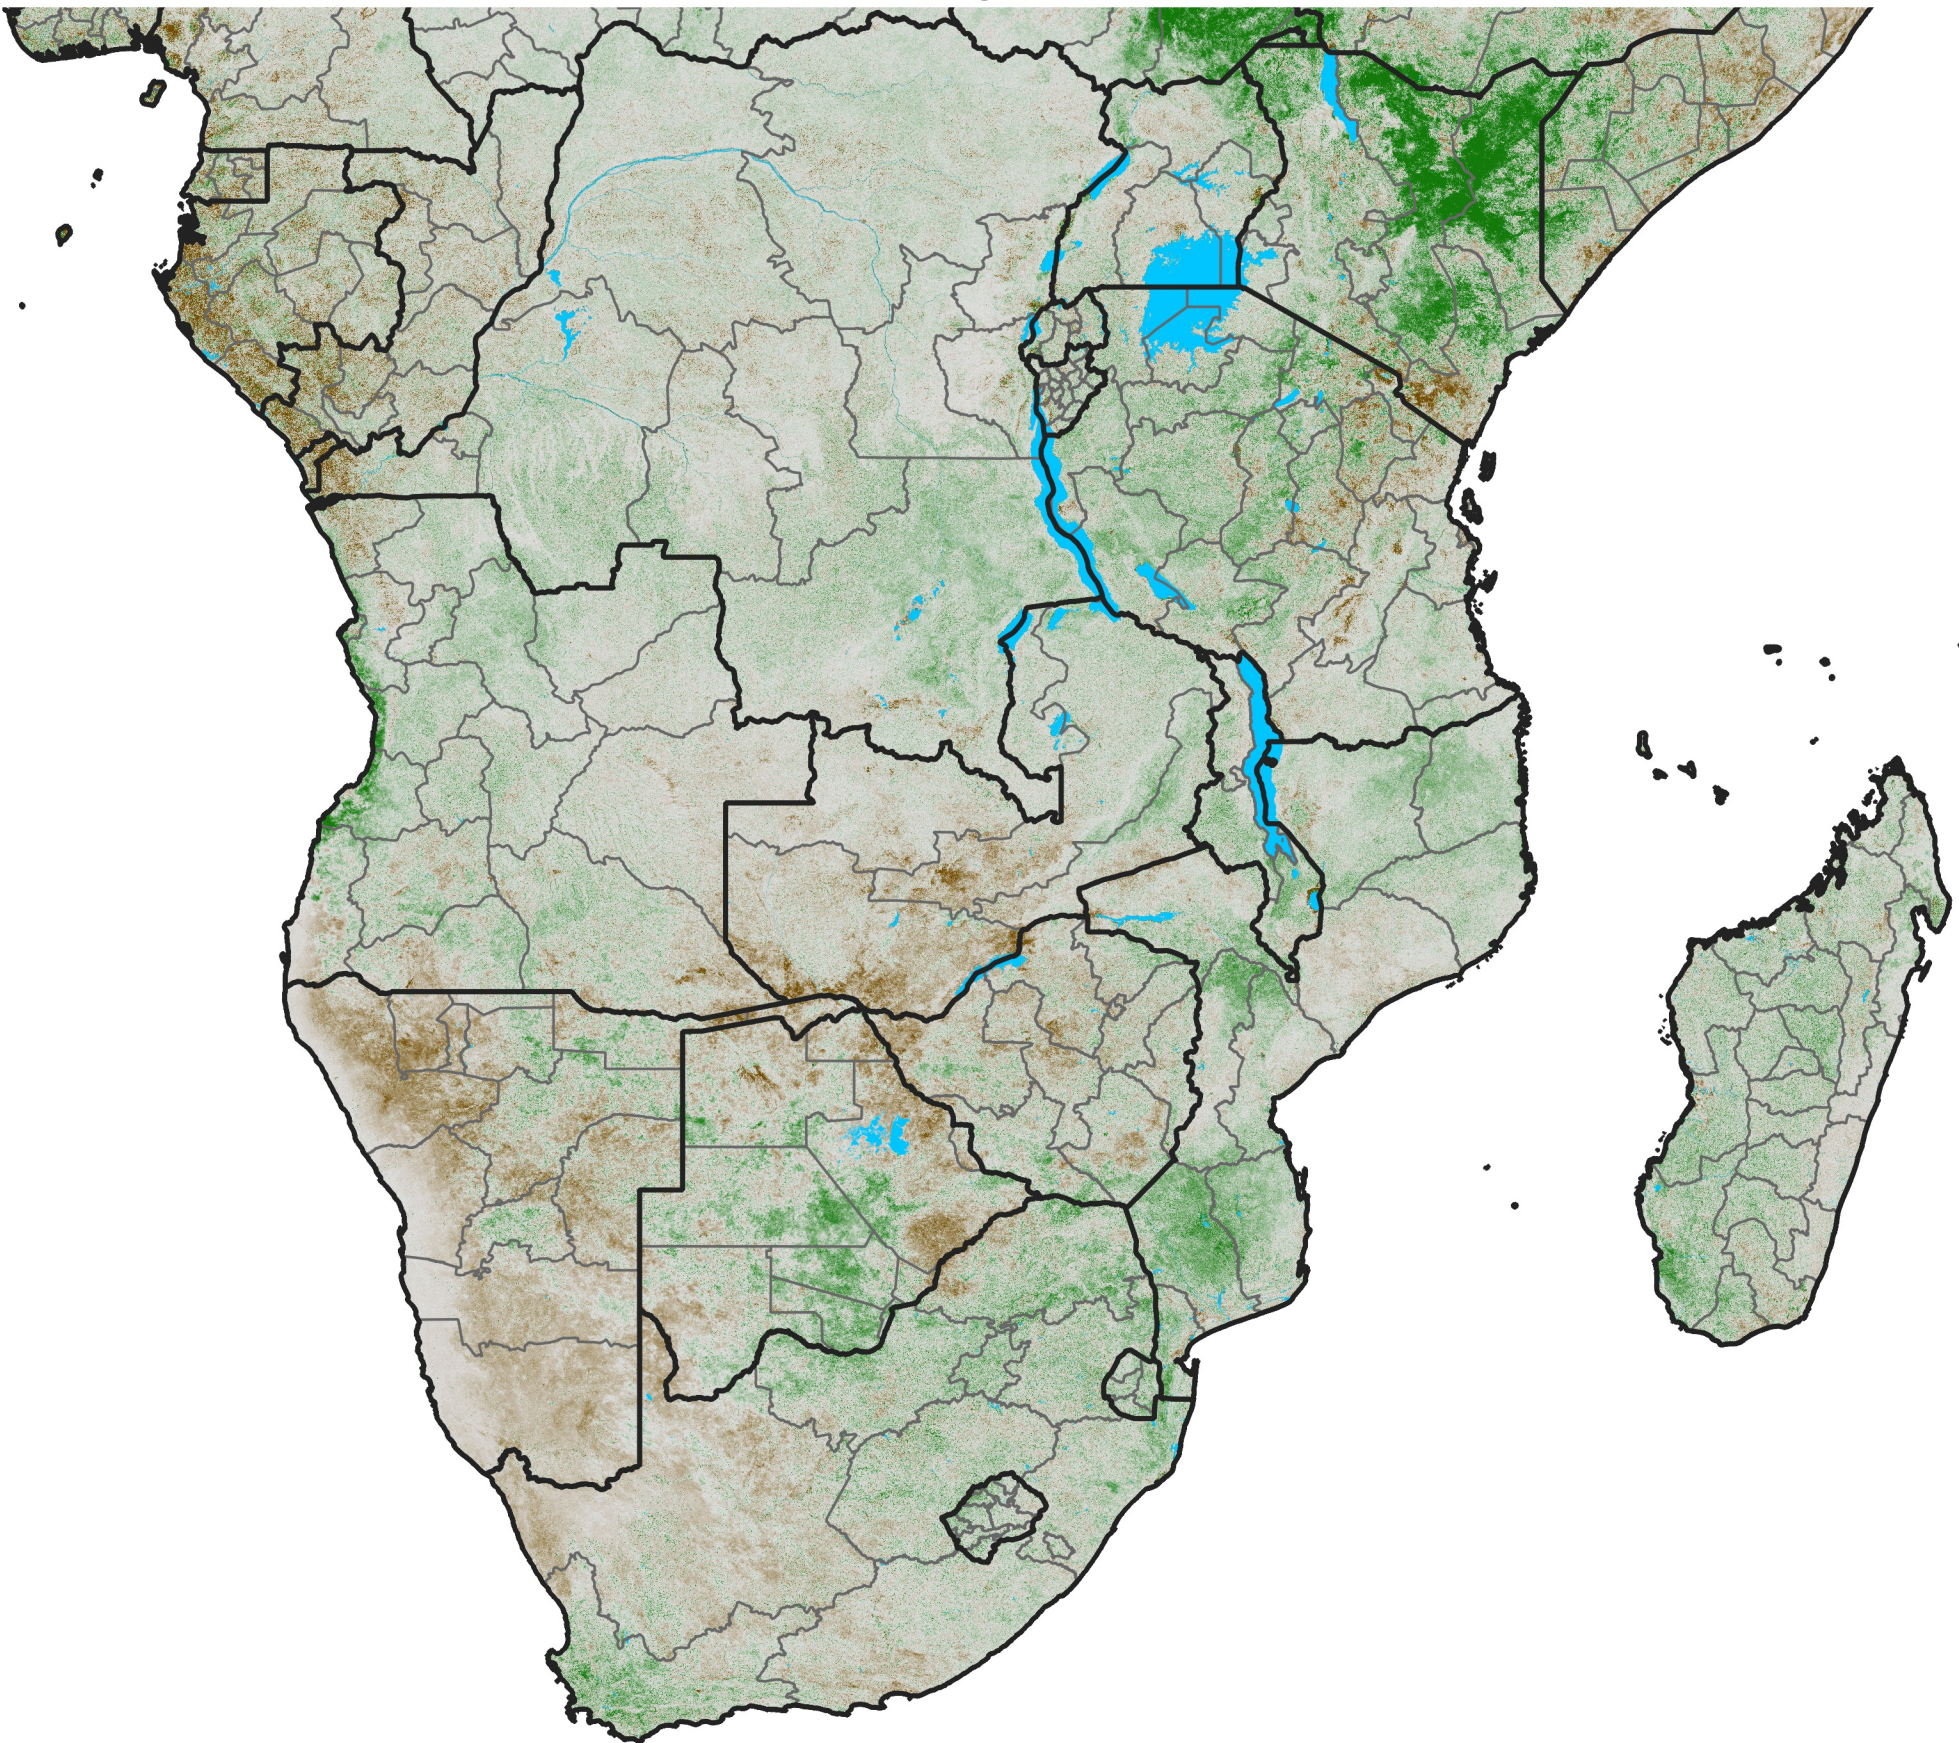

Southern Africa

NDVI Anomaly

2023 minus mean (2003 - 2022)

Period 14 / May 11 - 20, 2023

NDVI Anomaly

< -0.3 -0.2 -0.1 -0.05 0.05 0.1 0.2 >0.3

Negative

No Difference