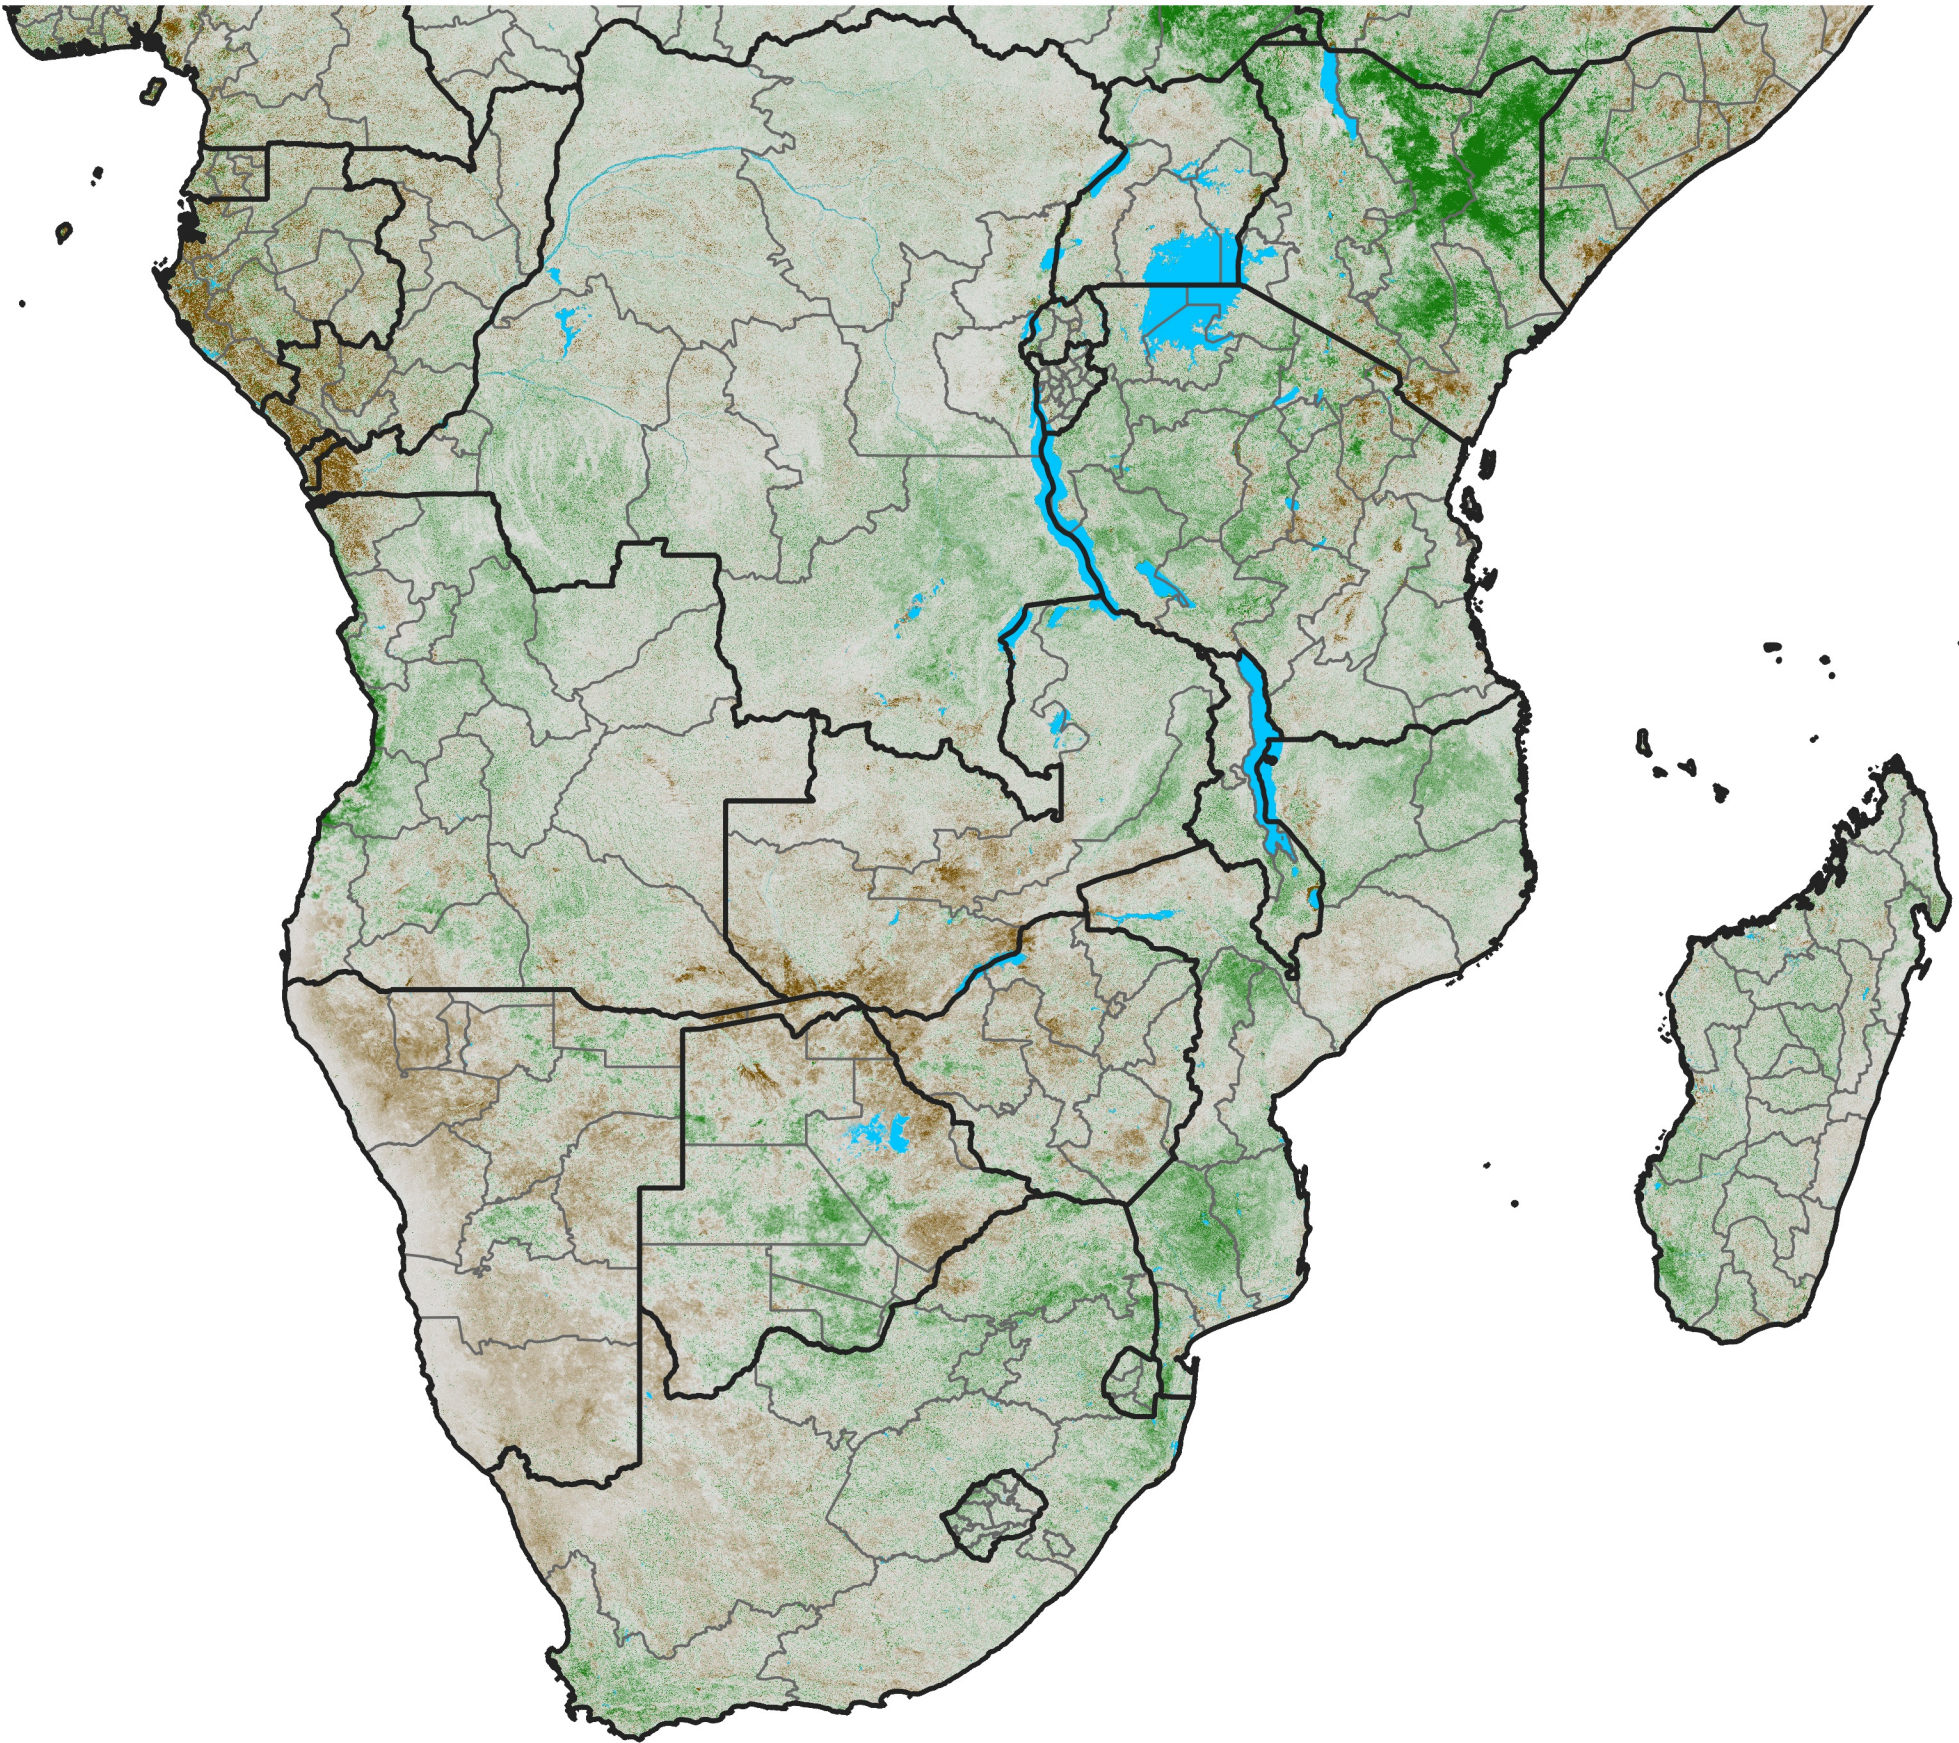

Southern Africa NDVI Anomaly

2023 minus mean (2003 - 2022)

Period 15 / May 21 - 31, 2023

NDVI Anomaly

< -0.3 -0.2 -0.1 -0.05 0.05 0.1 0.2 >0.3

Negative

No Difference

Positive