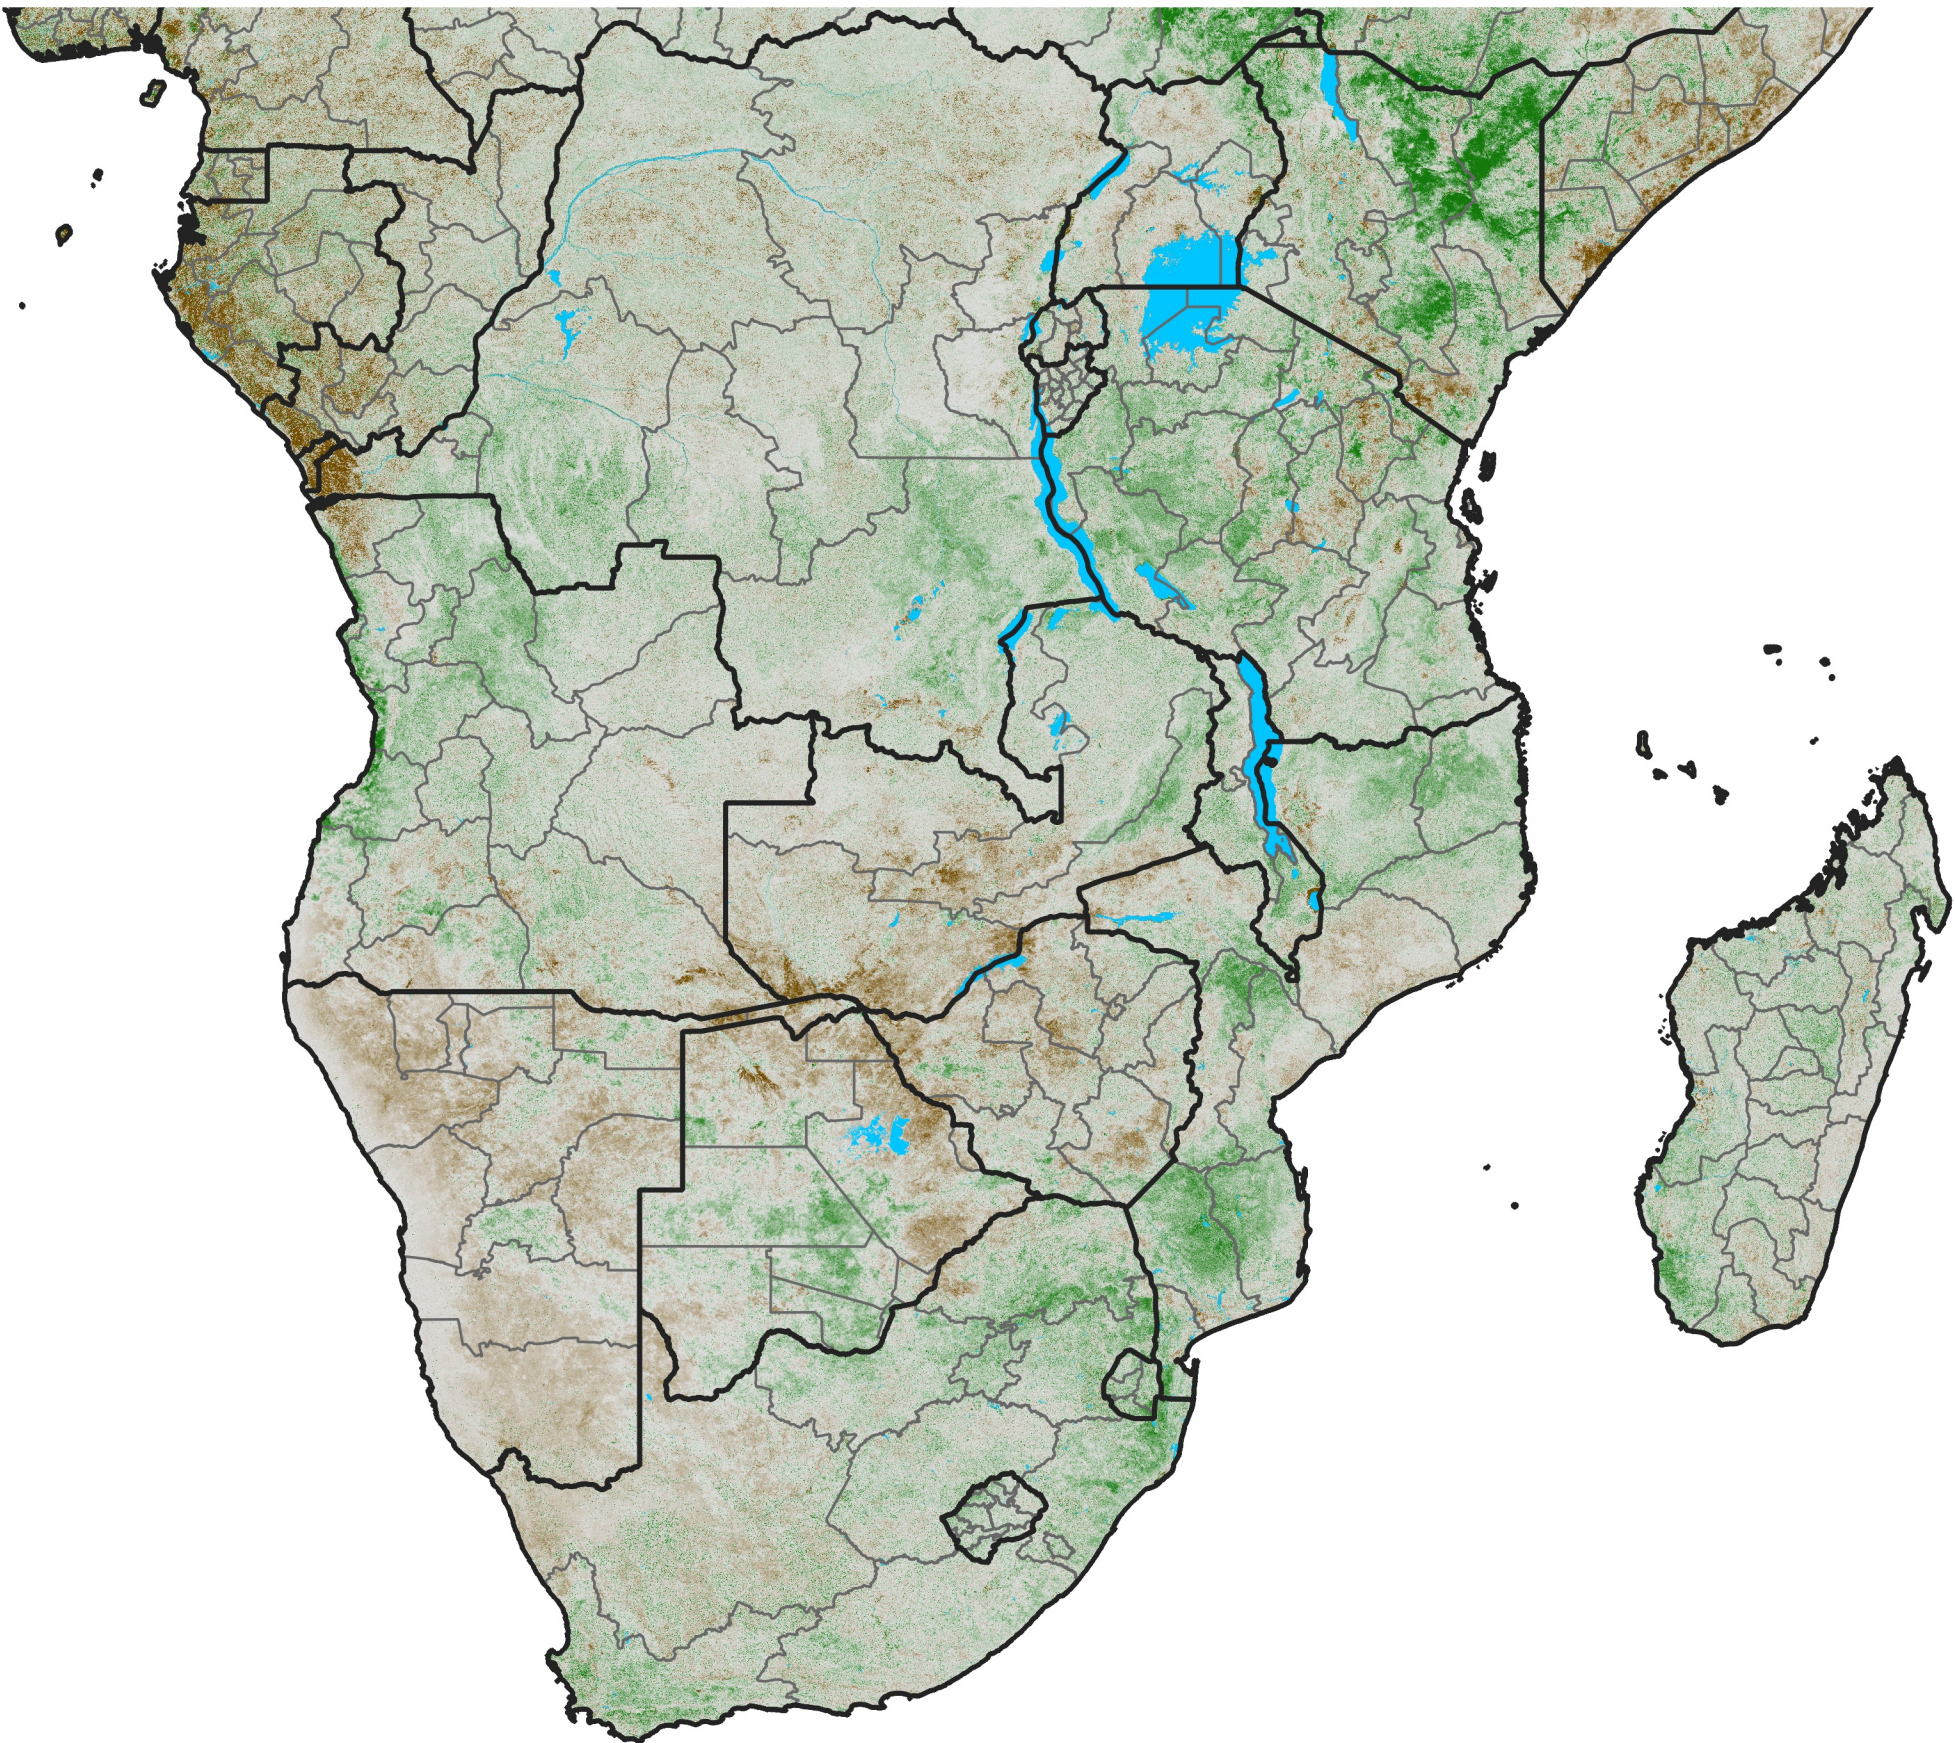

Southern Africa

NDVI Anomaly

2023 minus mean (2003 - 2022)

Period 16 / June 01 - 10, 2023

NDVI Anomaly

< -0.3 -0.2 -0.1 -0.05 0.05 0.1 0.2 >0.3

Negative

No Difference