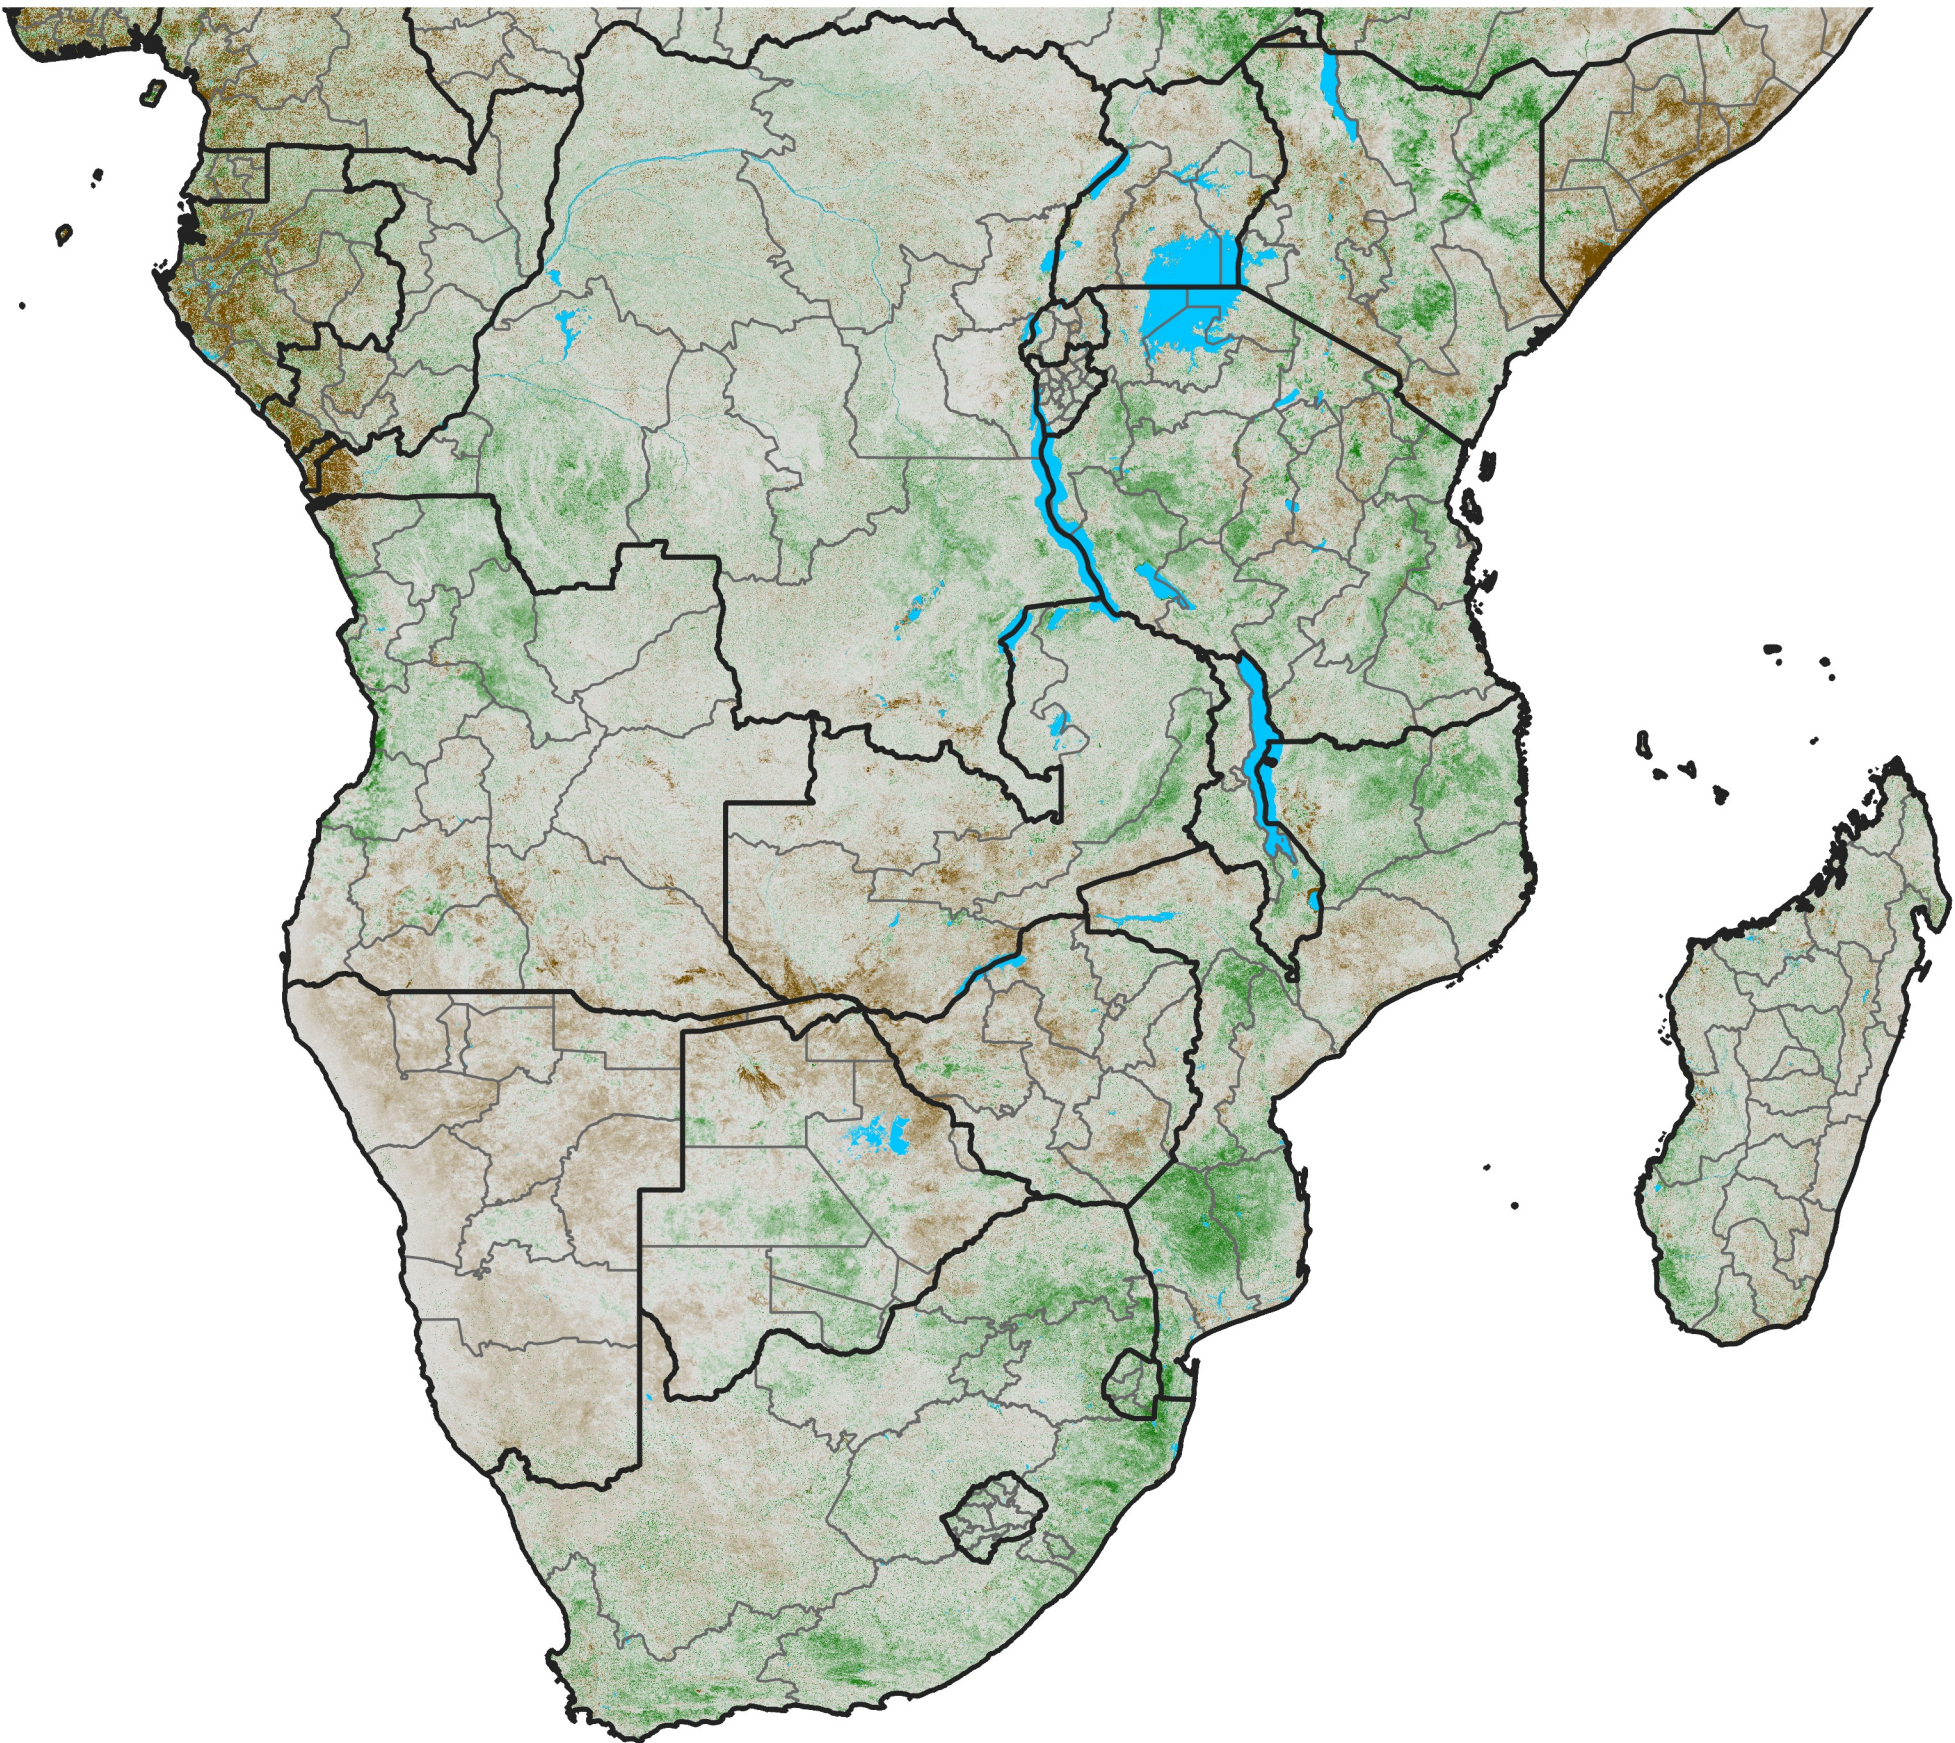

# Southern Africa

## NDVI Anomaly

2023 minus mean (2003 - 2022)

Period 18 / June 21 - 30, 2023

### NDVI Anomaly

< -0.3   -0.2   -0.1   -0.05   0.05   0.1   0.2   >0.3

Negative

No Difference

Positive