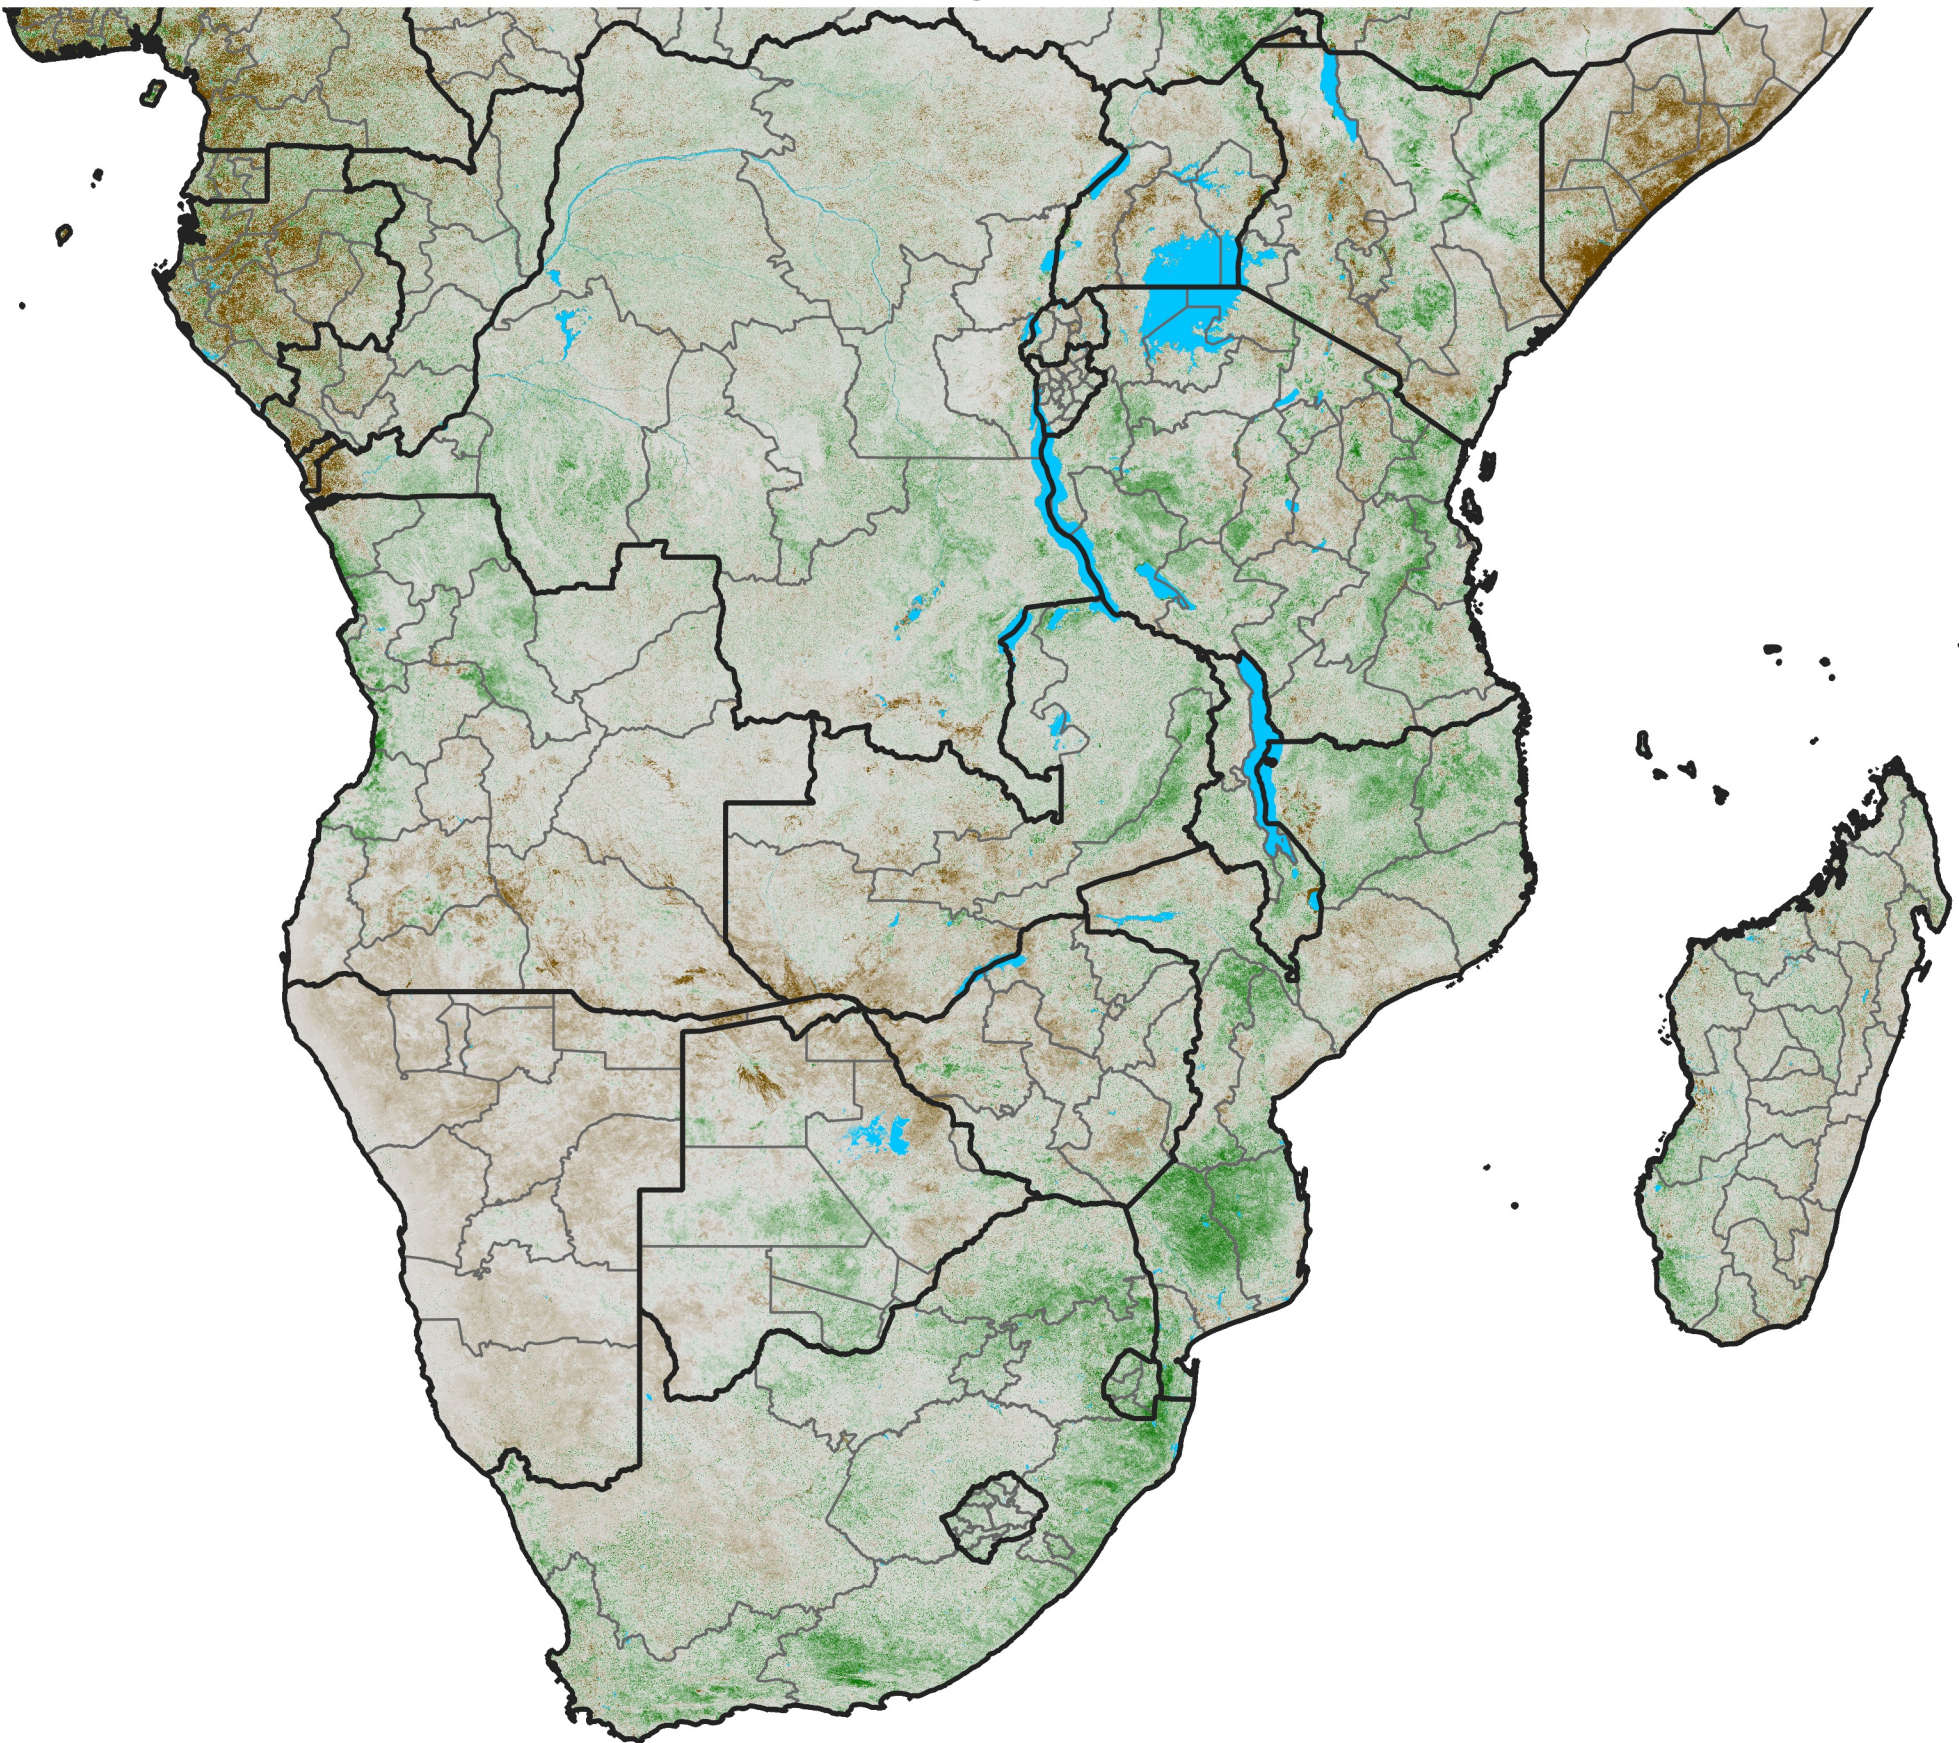

Southern Africa

NDVI Anomaly

2023 minus mean (2003 - 2022)

Period 19 / July 01 - 10, 2023

NDVI Anomaly

< -0.3 -0.2 -0.1 -0.05 0.05 0.1 0.2 >0.3

Negative

No Difference