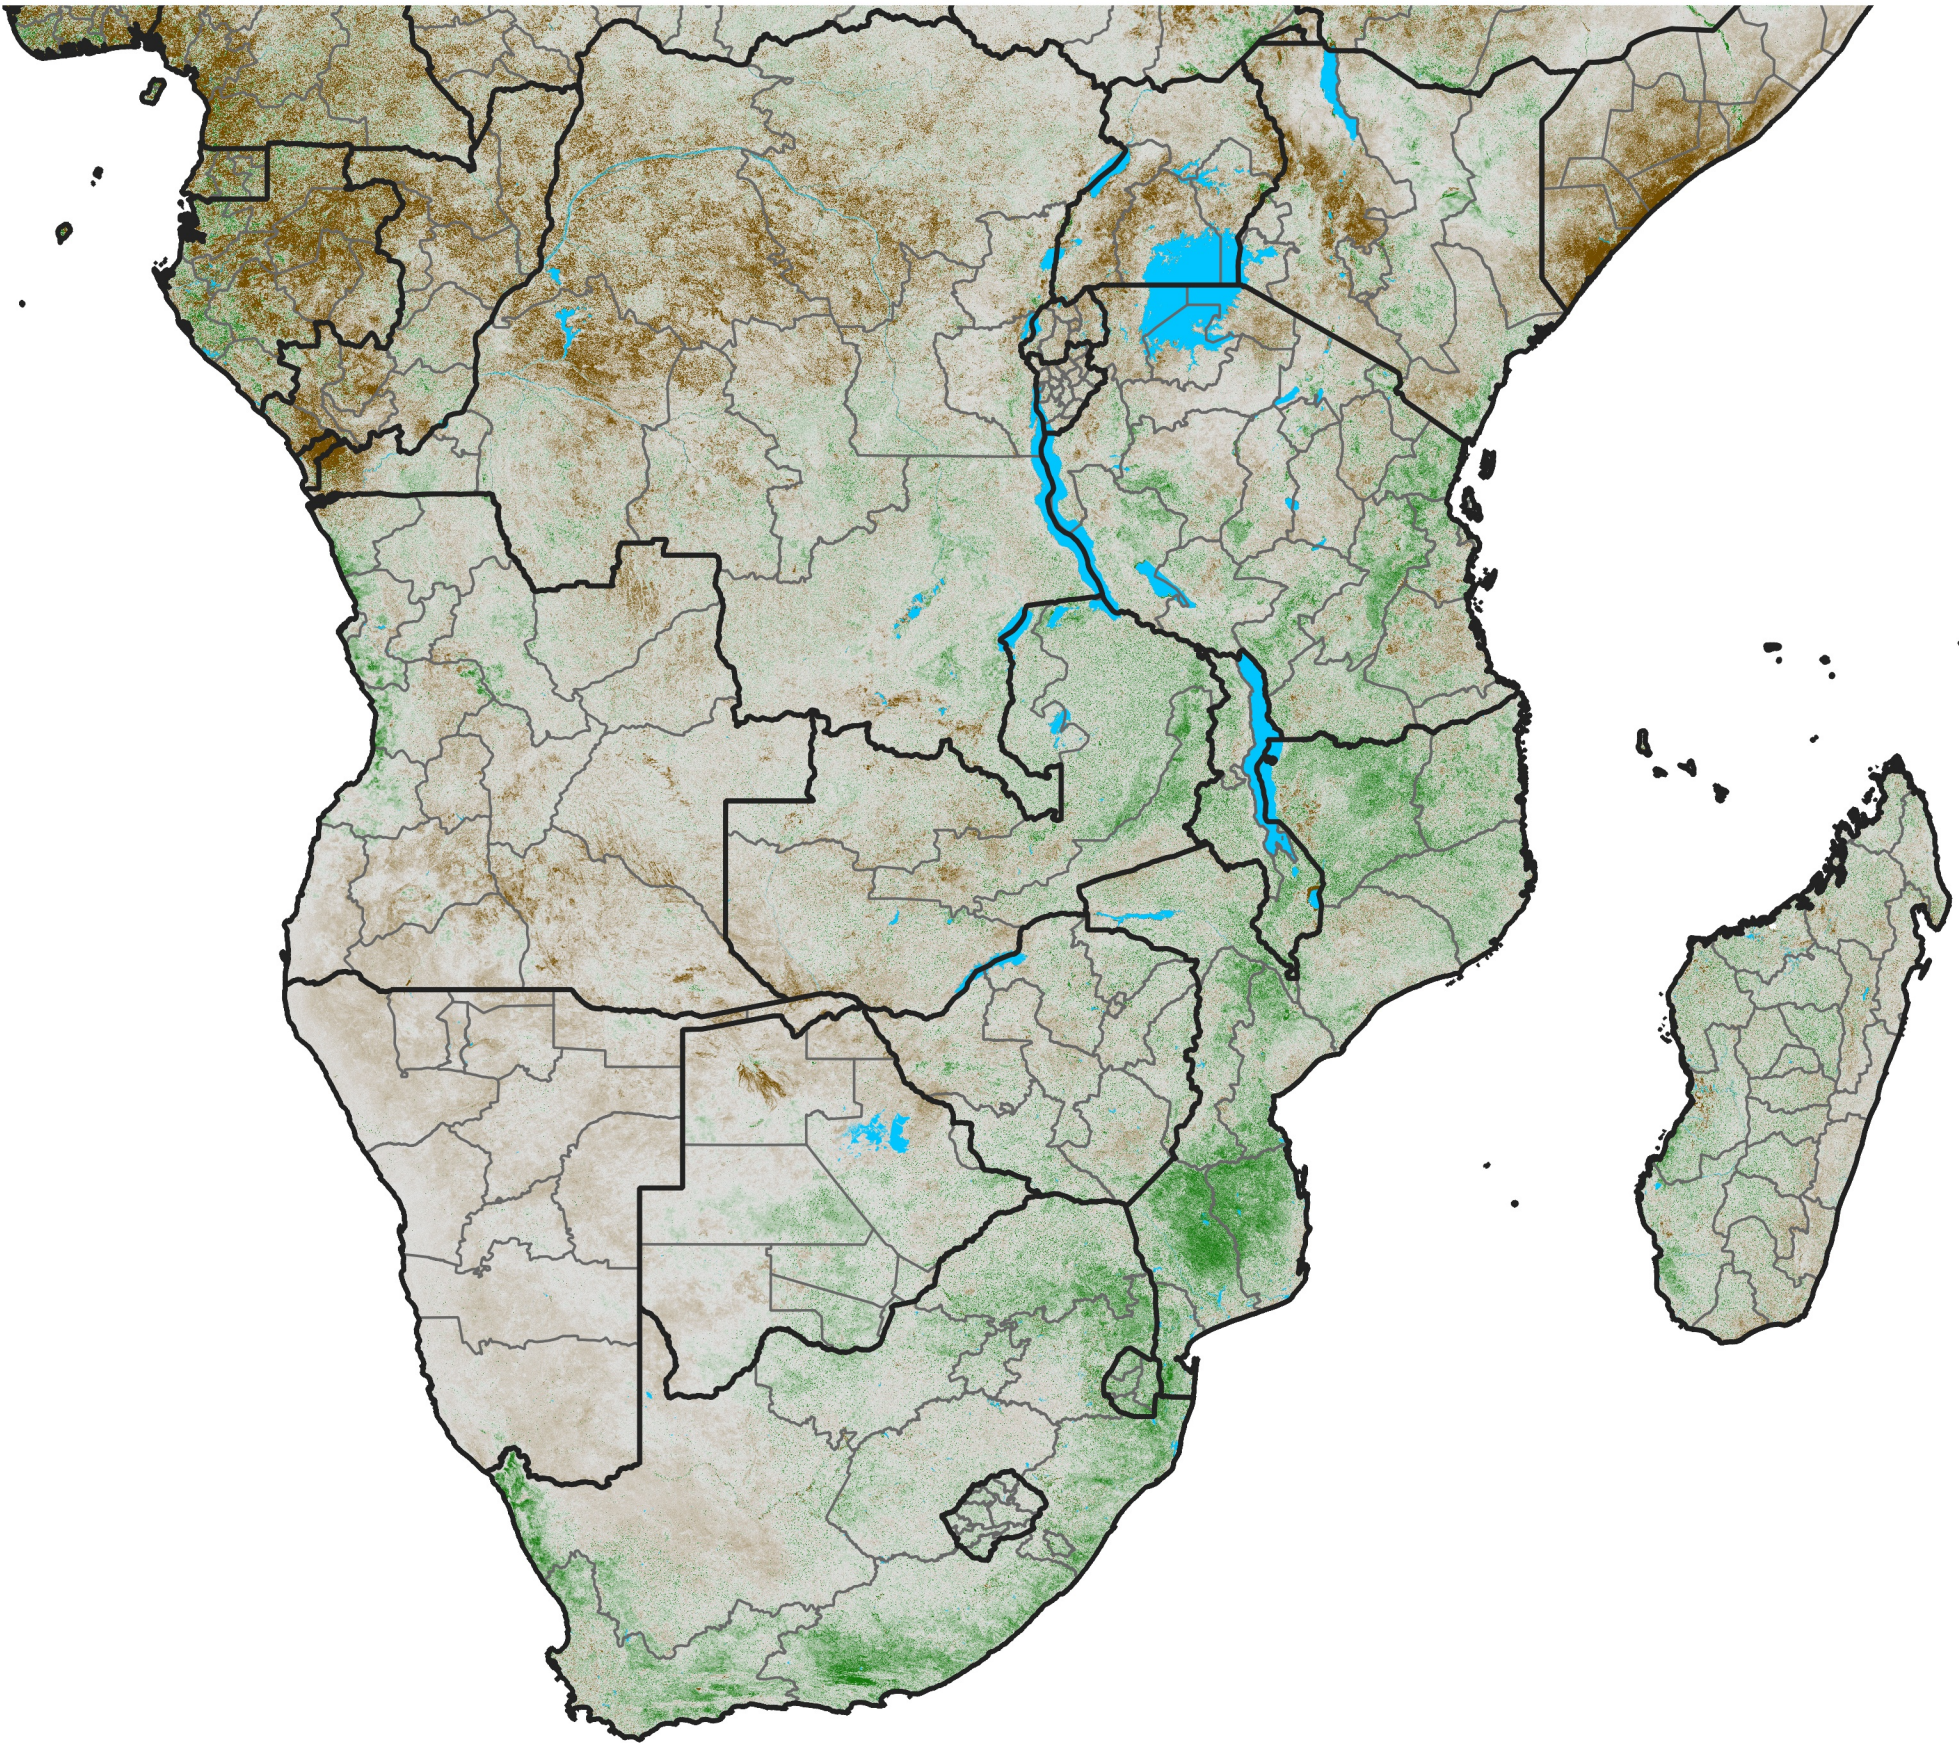

# Southern Africa NDVI Anomaly

2023 minus mean (2003 - 2022)

Period 22 / August 01 - 10, 2023

## NDVI Anomaly

< -0.3   -0.2   -0.1   -0.05   0.05   0.1   0.2   >0.3

Negative

No Difference

Positive