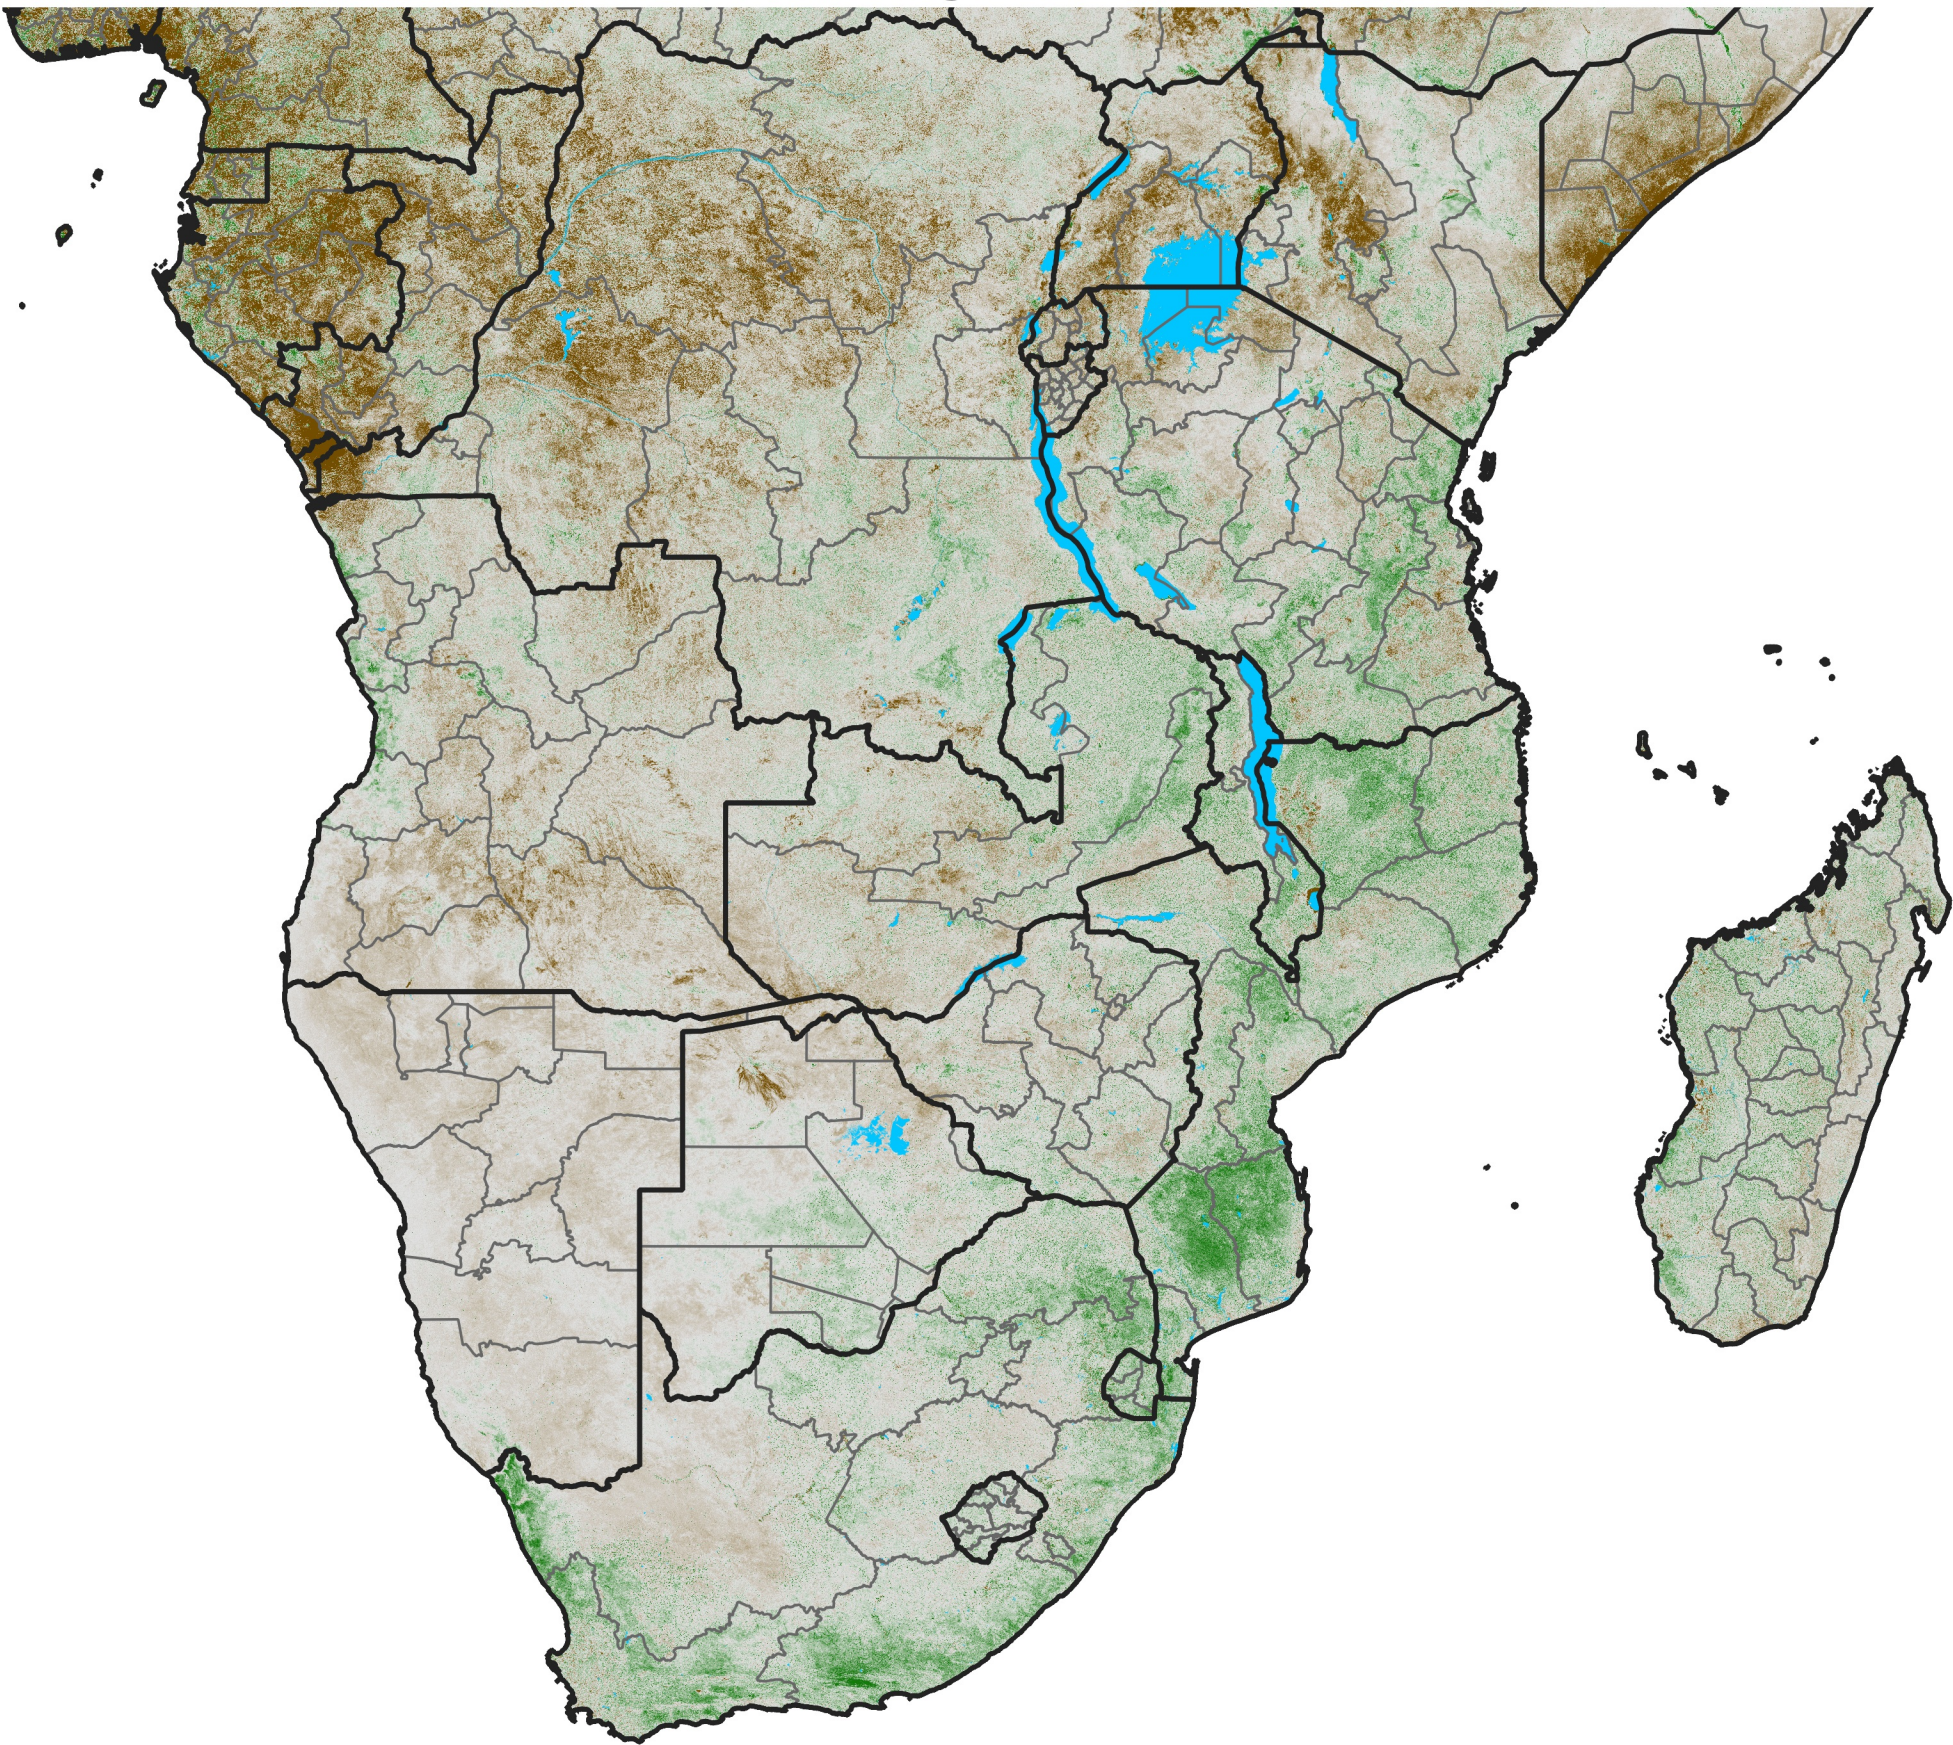

Southern Africa

NDVI Anomaly

2023 minus mean (2003 - 2022)

Period 23 / August 11 - 20, 2023

NDVI Anomaly

< -0.3 -0.2 -0.1 -0.05 0.05 0.1 0.2 >0.3

Negative

No Difference