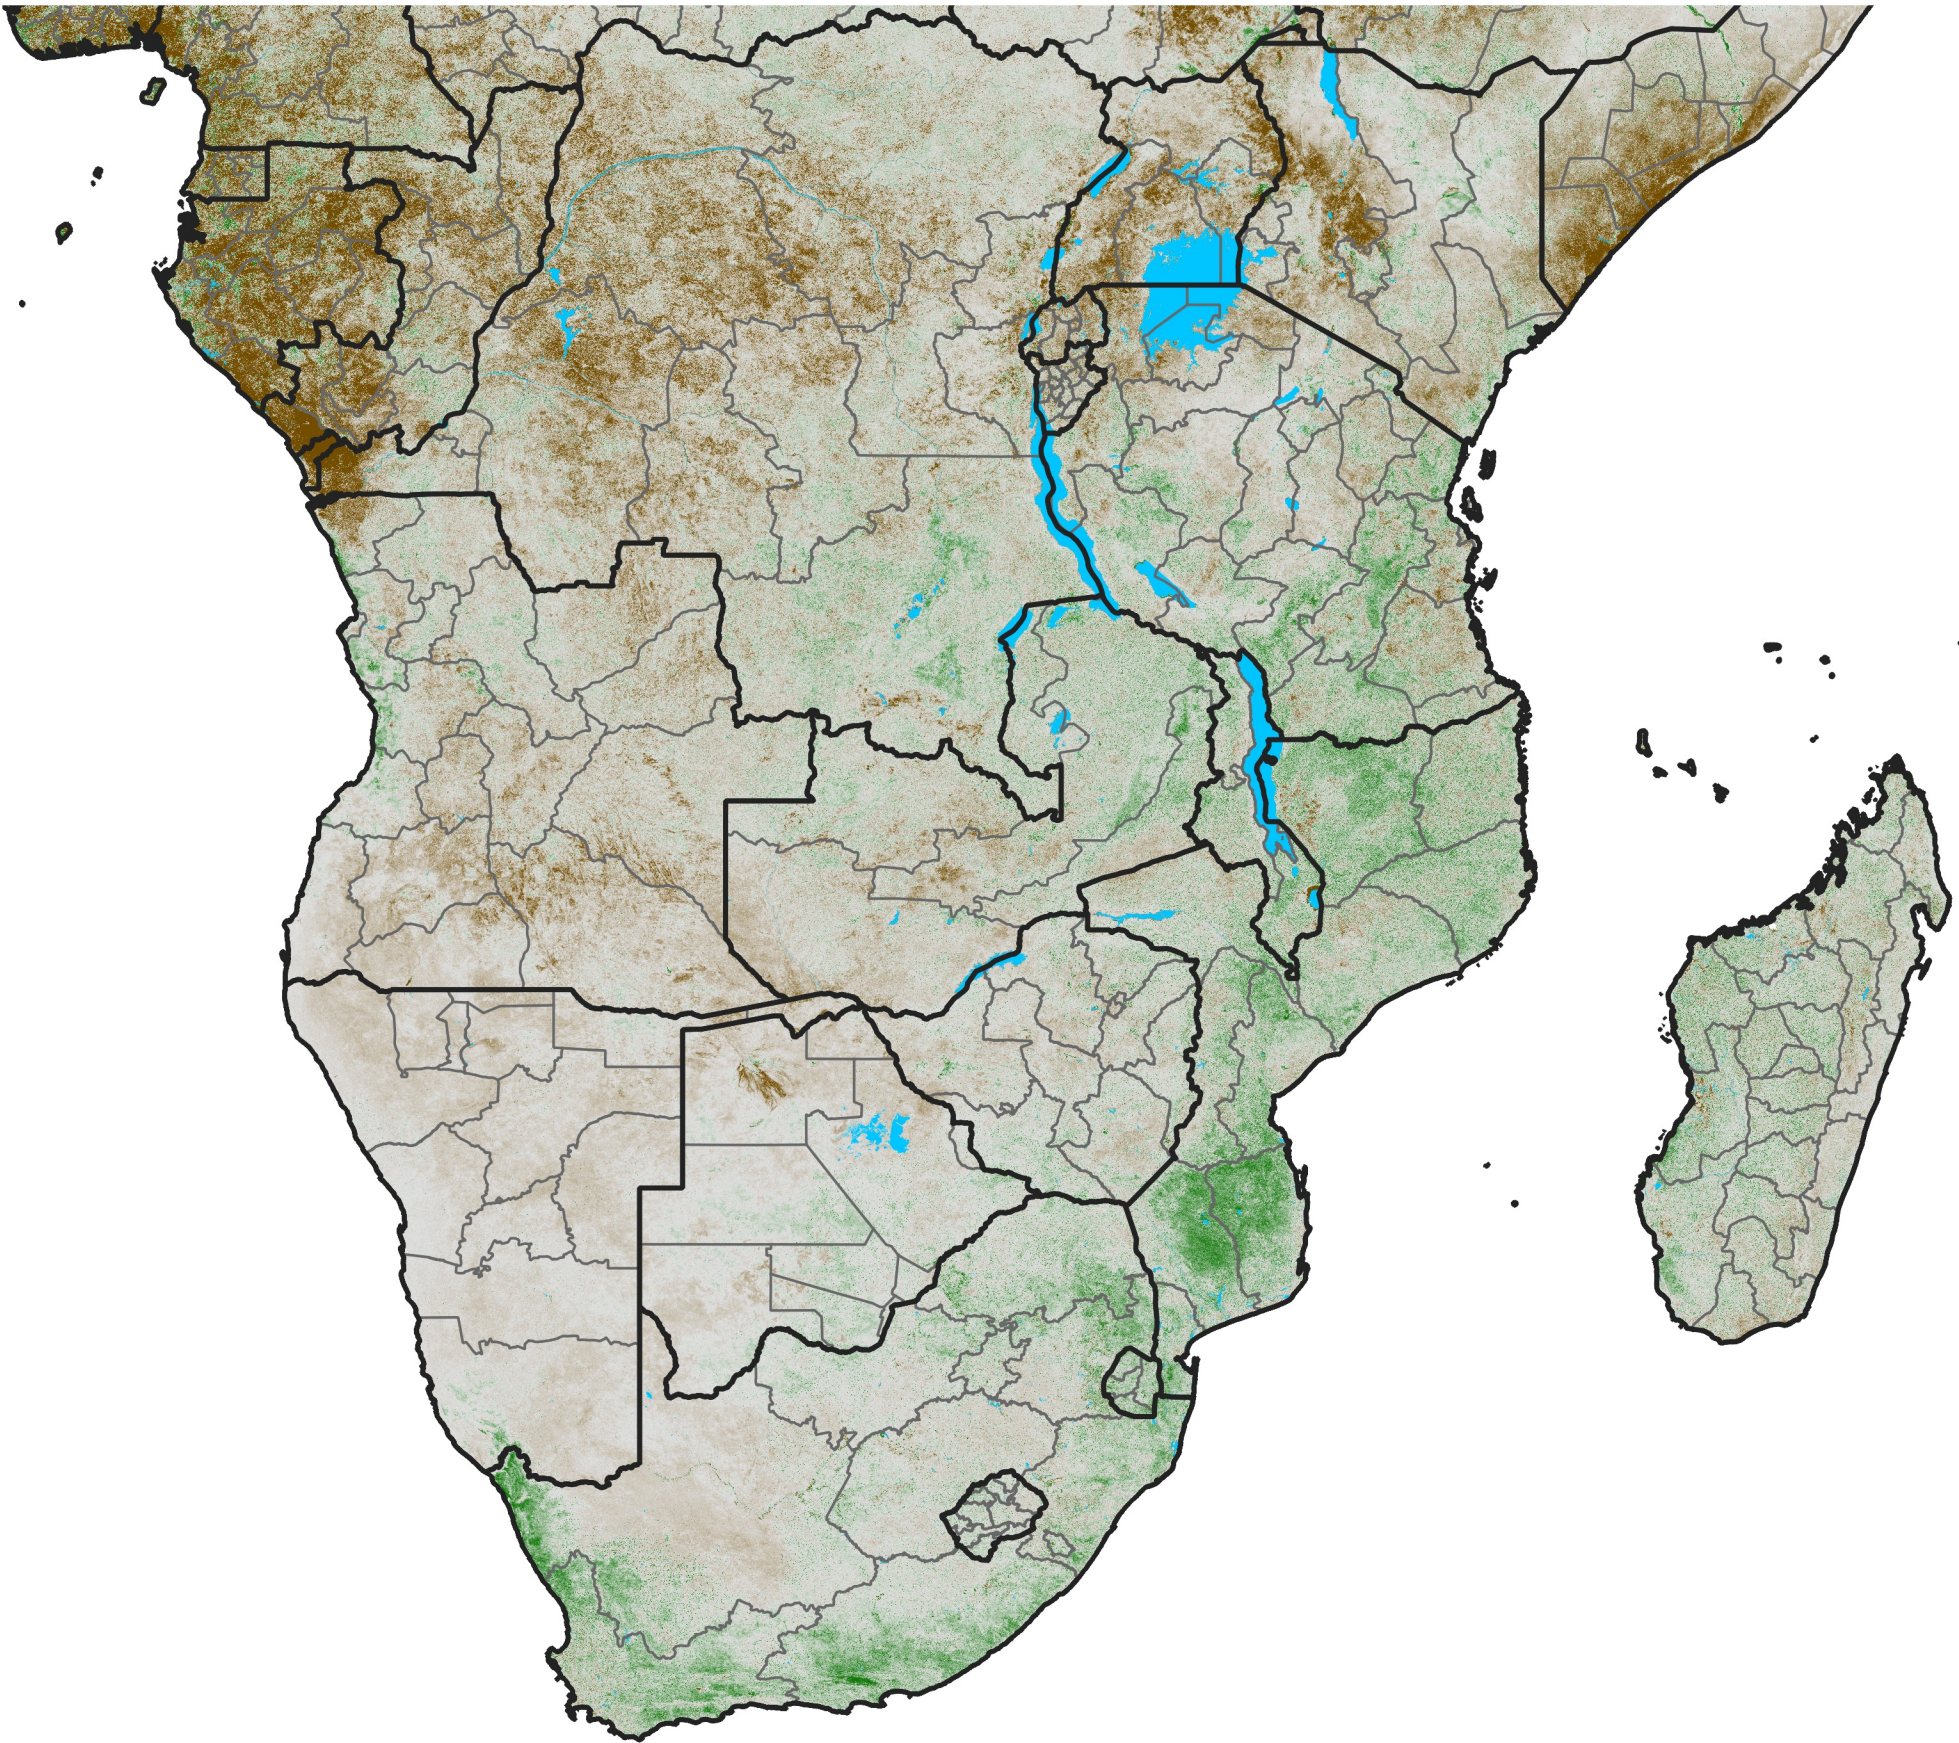

# Southern Africa NDVI Anomaly

2023 minus mean (2003 - 2022)

Period 24 / August 21 - 31, 2023

## NDVI Anomaly

< -0.3   -0.2   -0.1   -0.05   0.05   0.1   0.2   >0.3

Negative

No Difference

Positive