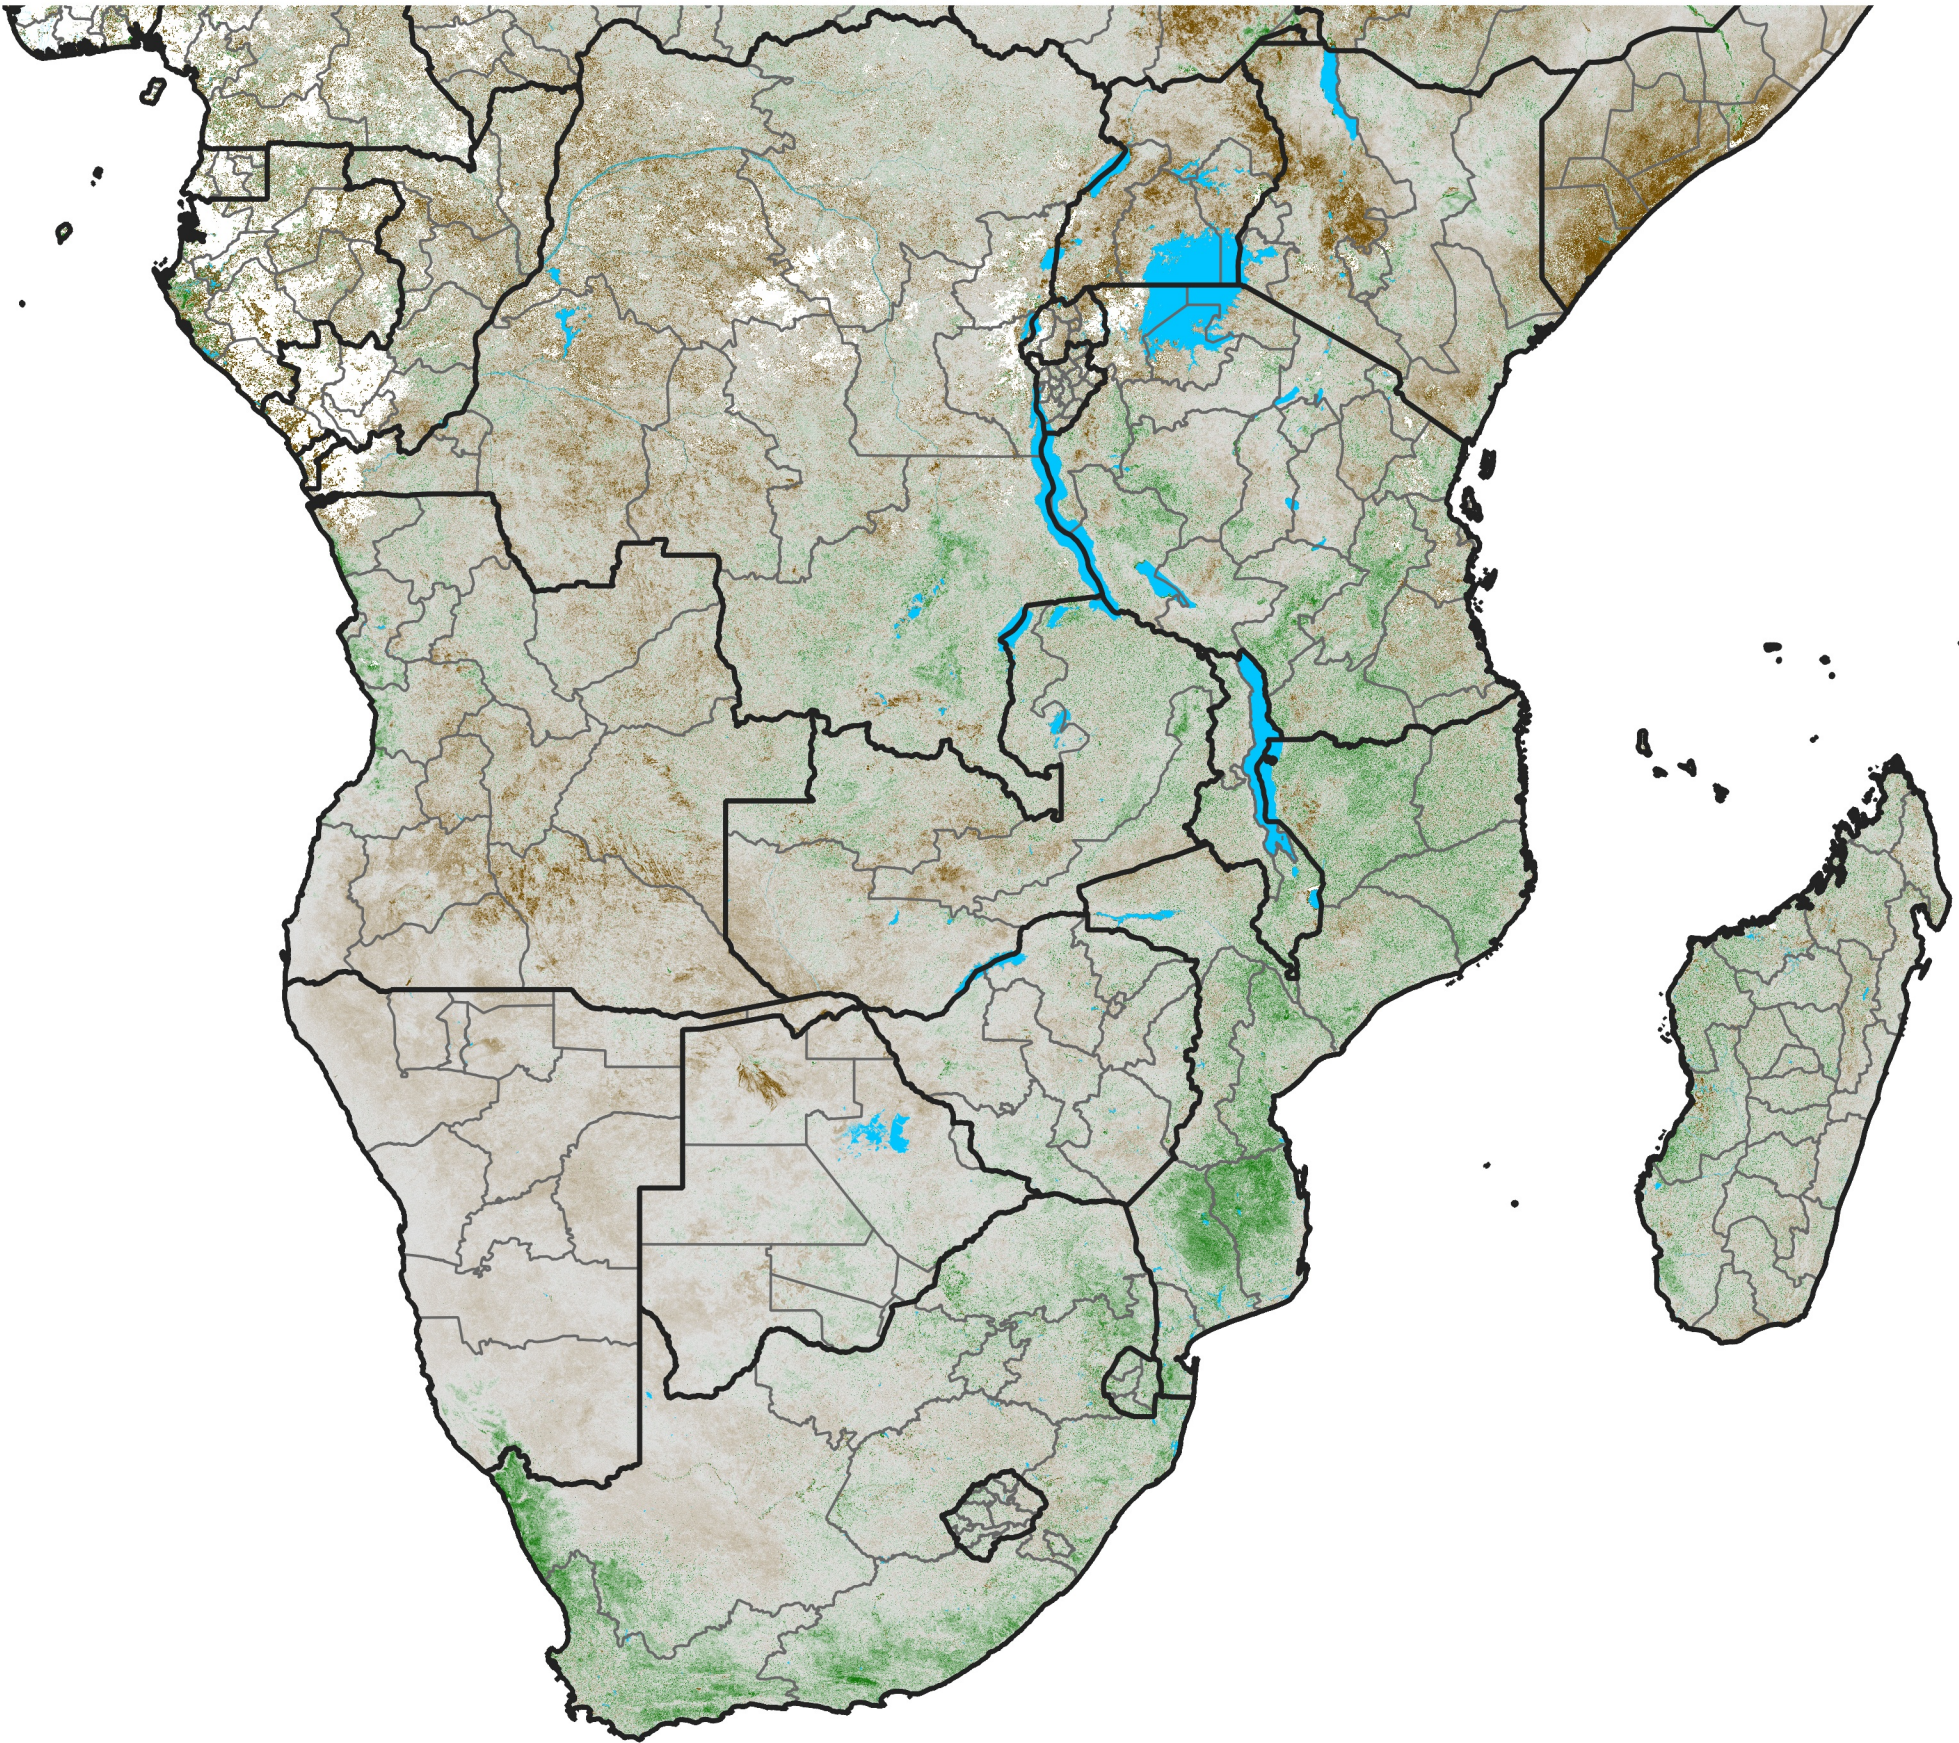

Southern Africa NDVI Anomaly

2023 minus mean (2003 - 2022)

Period 25 / September 01 - 10, 2023

NDVI Anomaly

< -0.3 -0.2 -0.1 -0.05 0.05 0.1 0.2 >0.3

Negative

No Difference

Positive