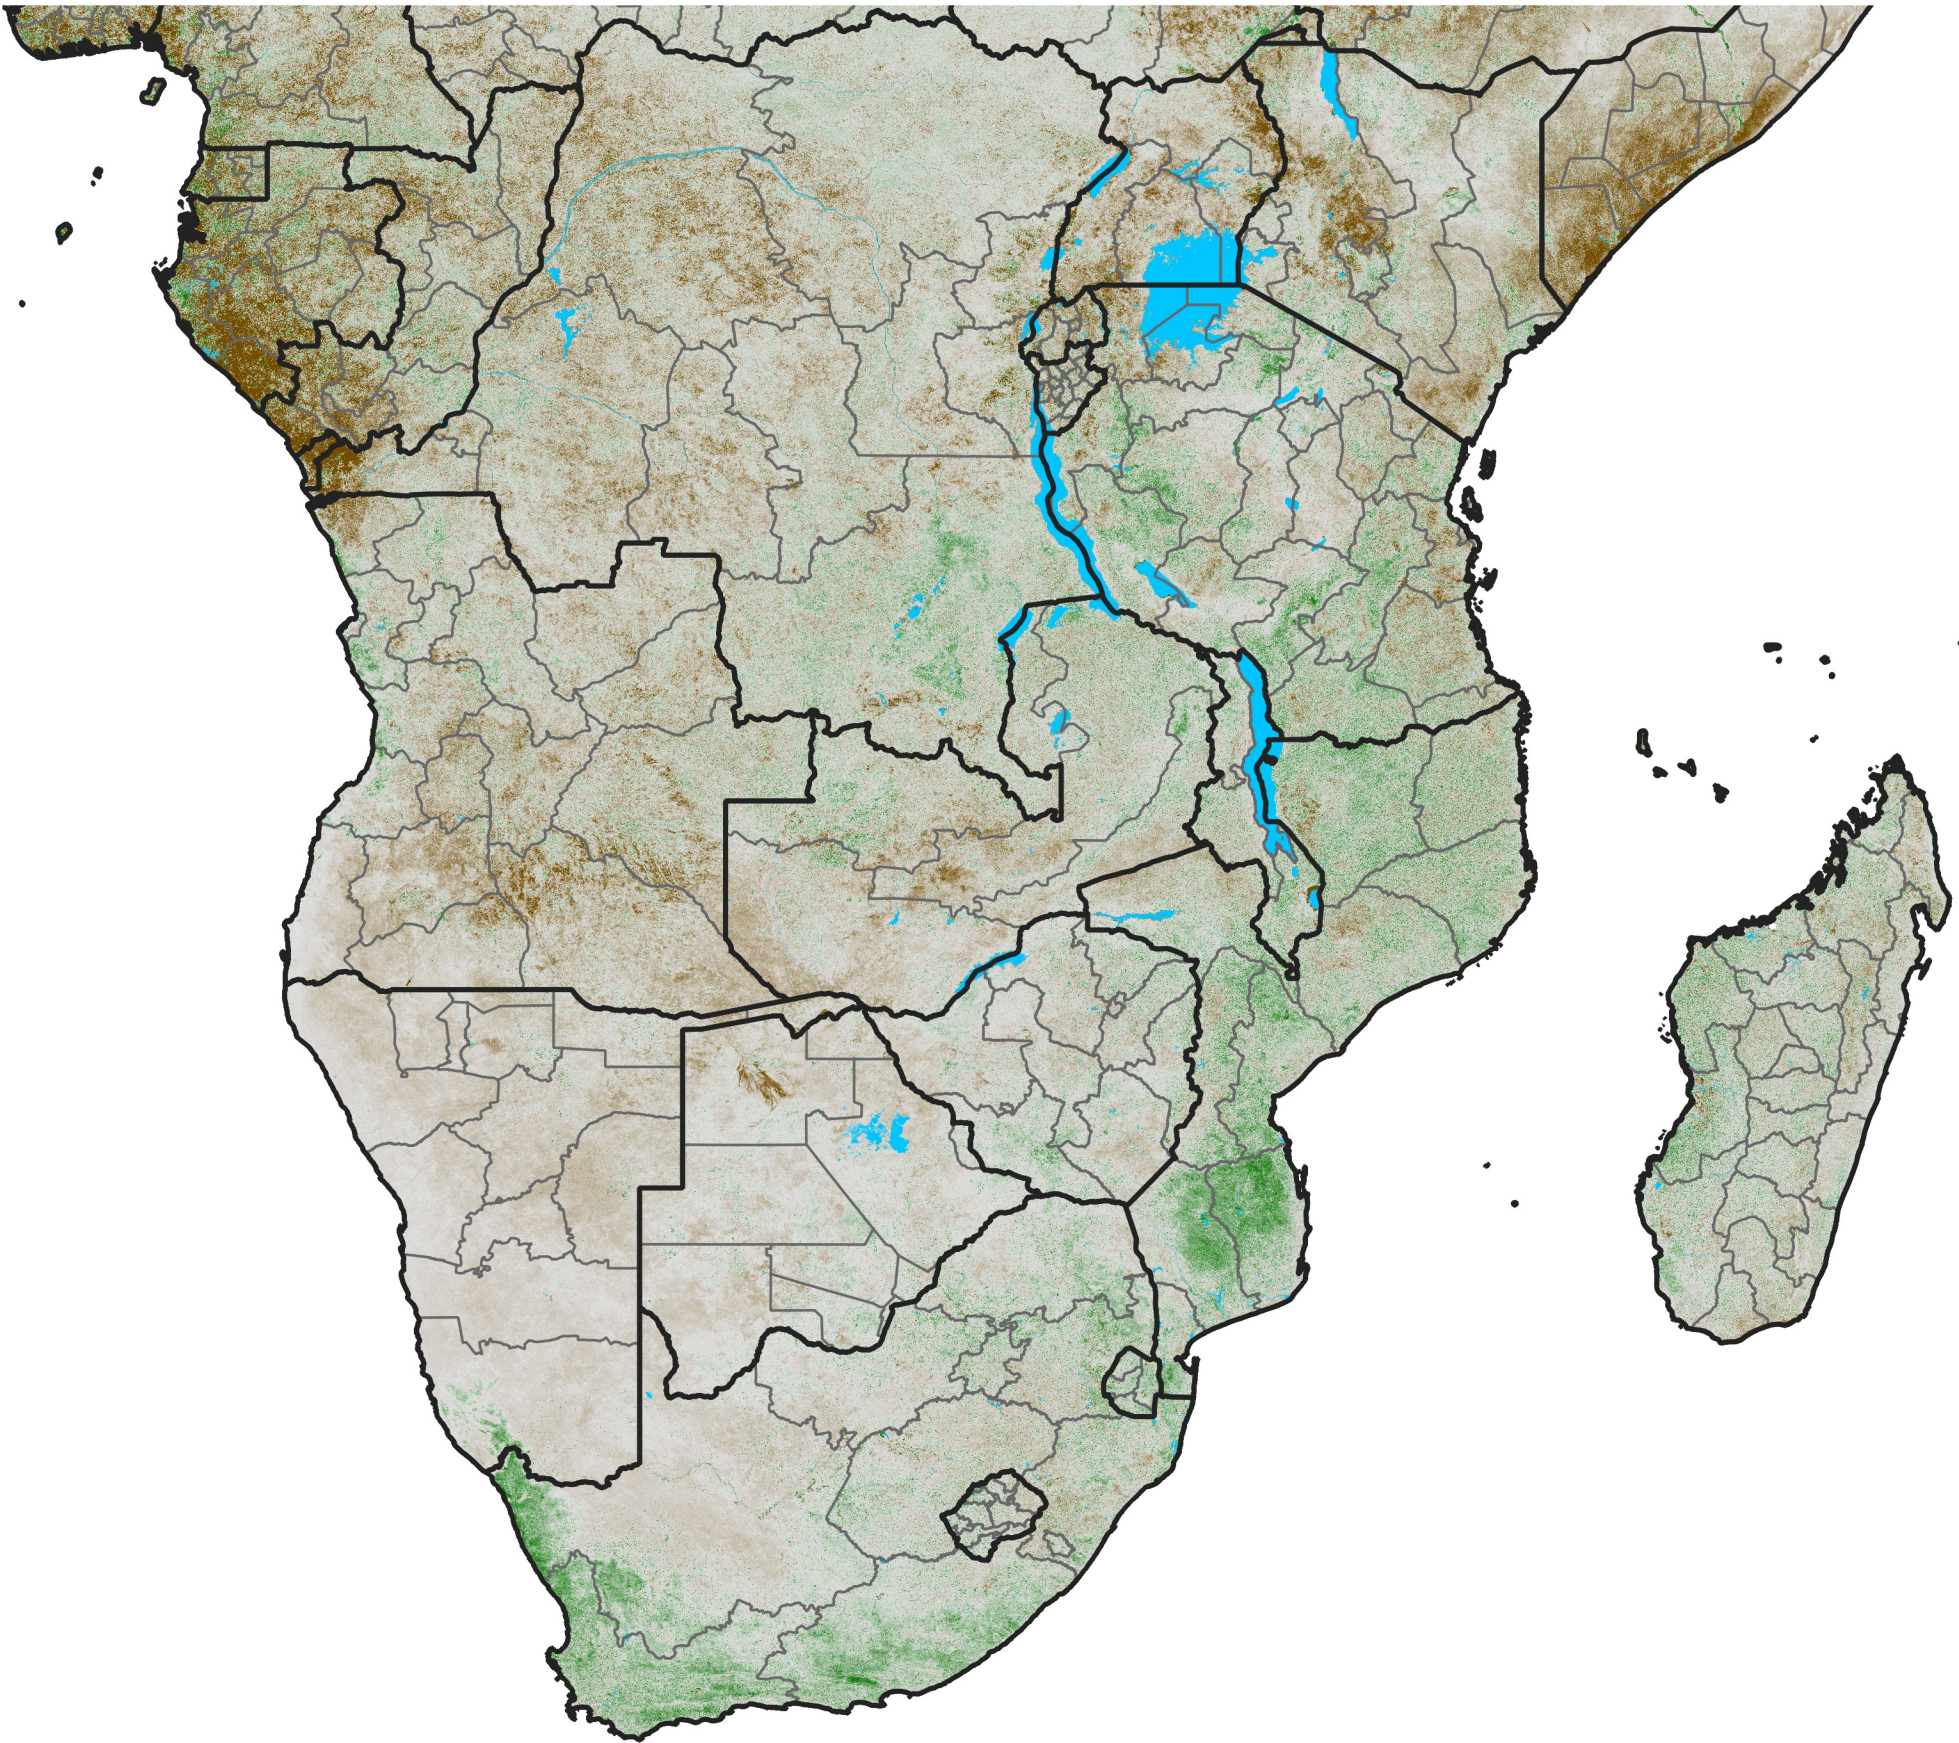

Southern Africa NDVI Anomaly

2023 minus mean (2003 - 2022)

Period 26 / September 11 - 20, 2023

NDVI Anomaly

< -0.3 -0.2 -0.1 -0.05 0.05 0.1 0.2 >0.3

Negative

No Difference

Positive