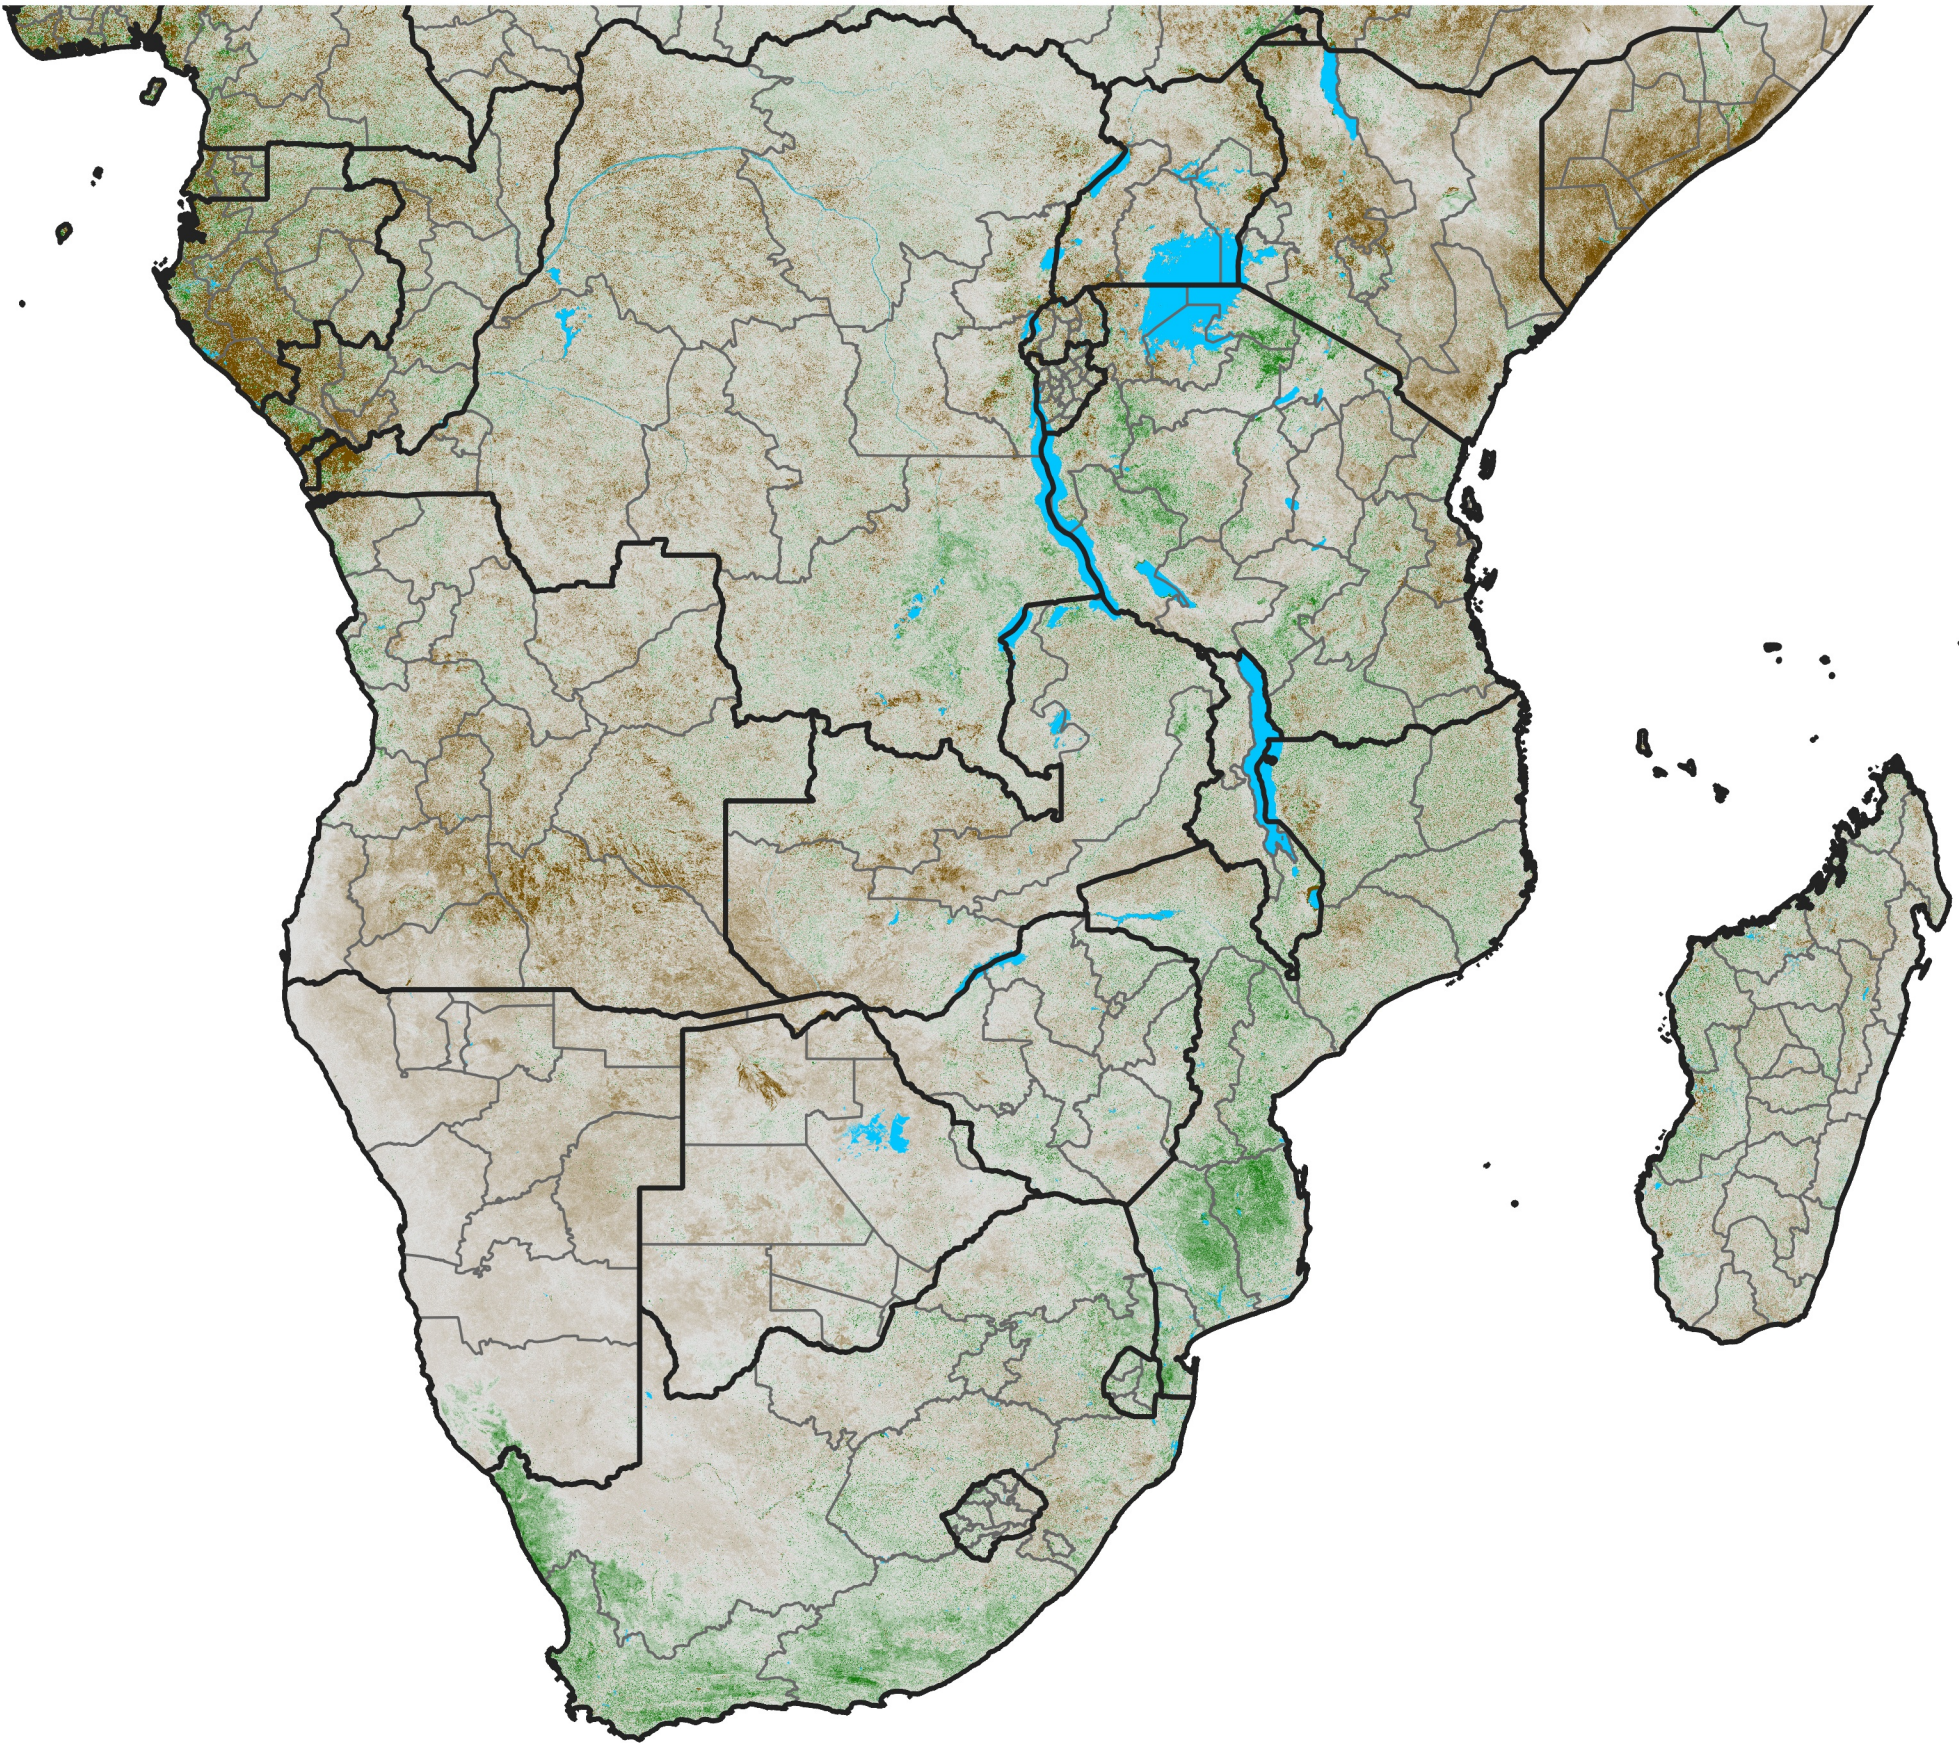

# Southern Africa NDVI Anomaly

2023 minus mean (2003 - 2022)

Period 27 / September 21 - 30, 2023

## NDVI Anomaly

< -0.3   -0.2   -0.1   -0.05   0.05   0.1   0.2   >0.3

Negative

No Difference

Positive