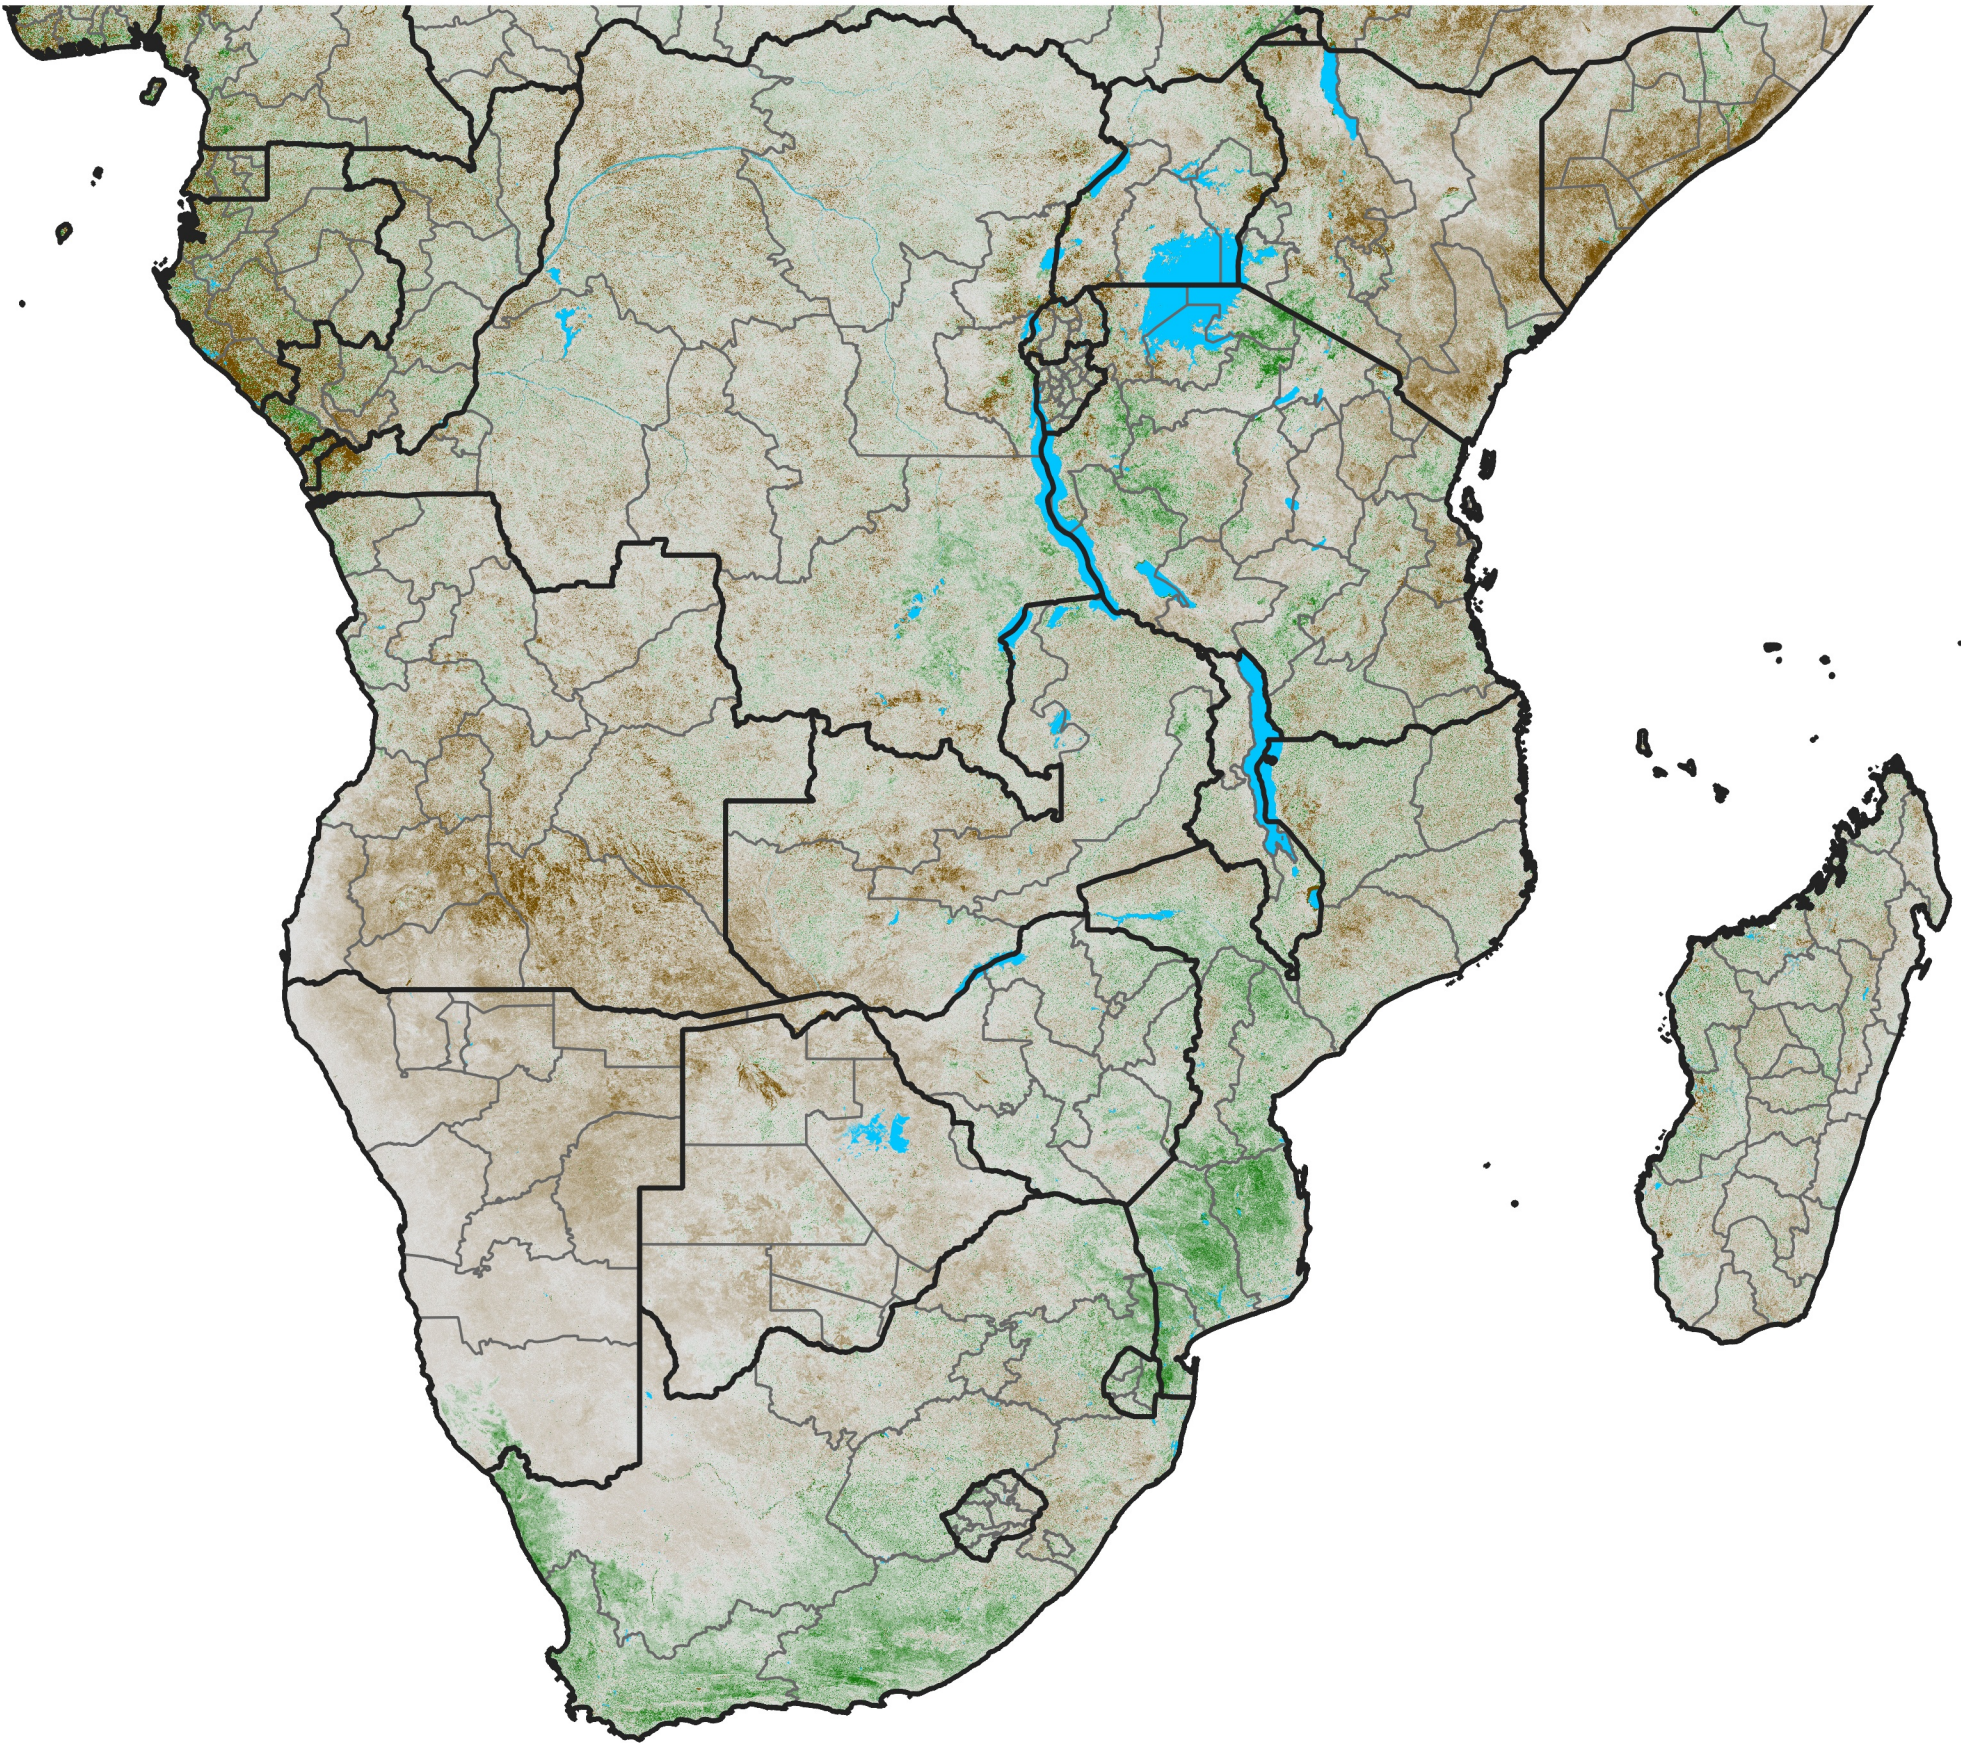

Southern Africa NDVI Anomaly

2023 minus mean (2003 - 2022)

Period 28 / October 01 - 10, 2023

NDVI Anomaly

< -0.3 -0.2 -0.1 -0.05 0.05 0.1 0.2 >0.3

Negative

No Difference

Positive