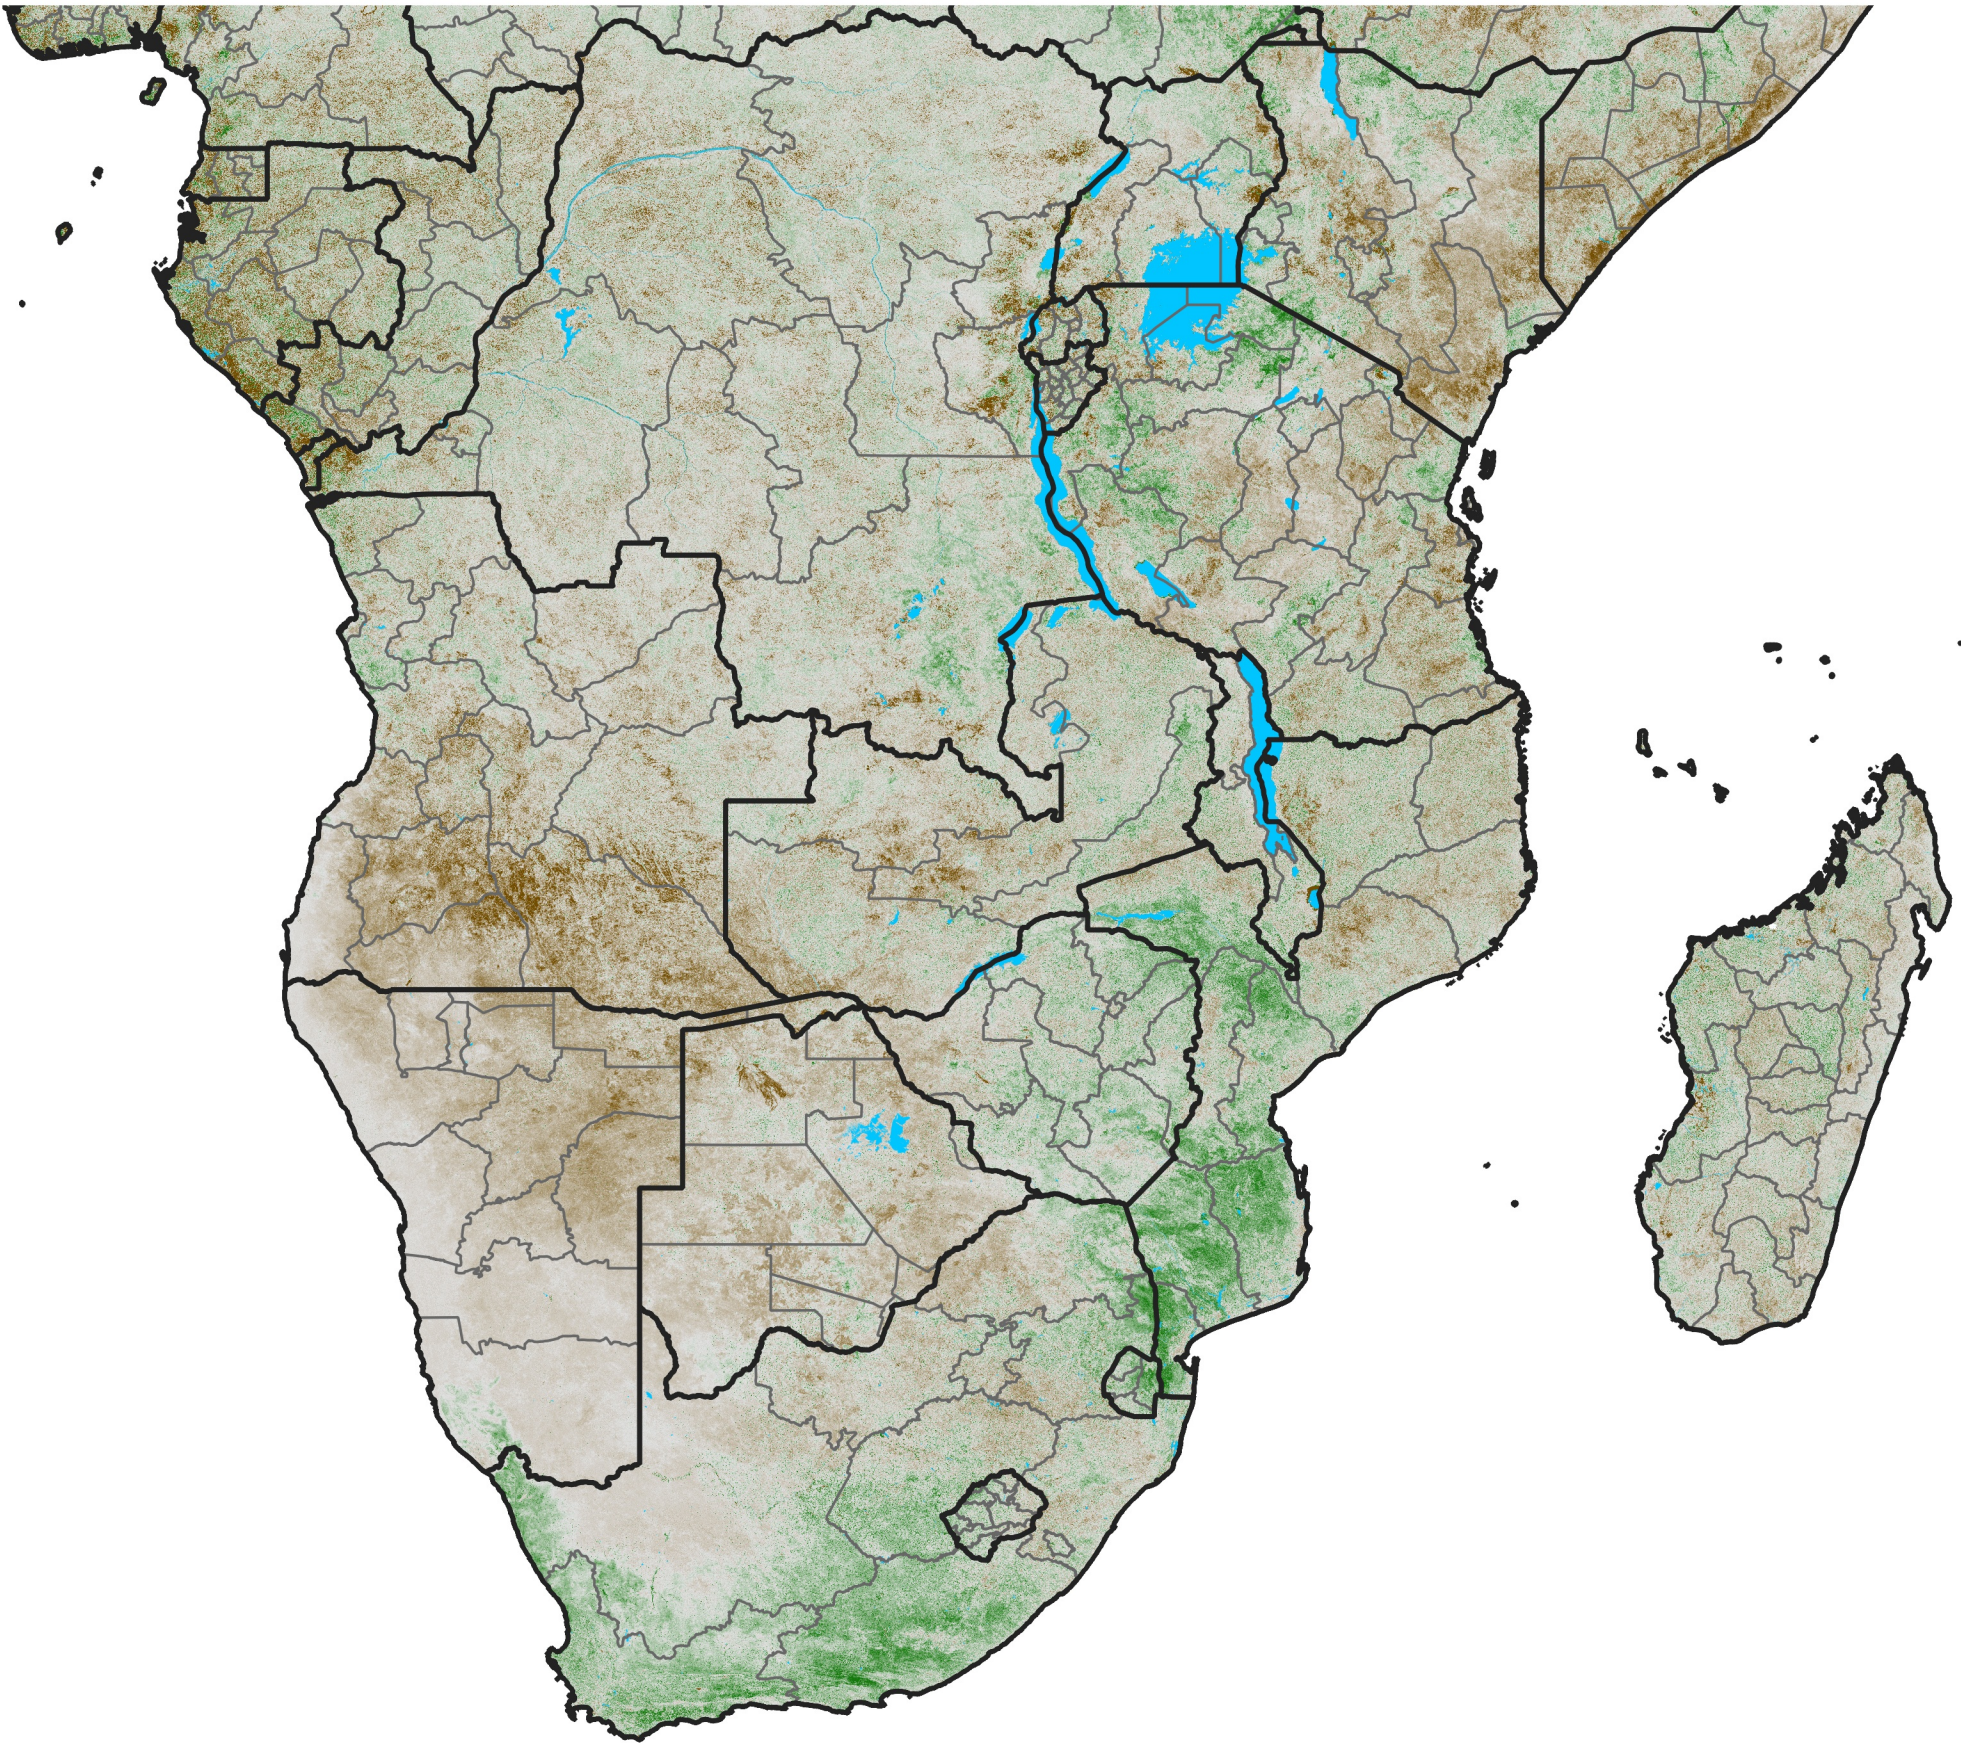

Southern Africa NDVI Anomaly

2023 minus mean (2003 - 2022)

Period 29 / October 11 - 20, 2023

NDVI Anomaly

< -0.3 -0.2 -0.1 -0.05 0.05 0.1 0.2 >0.3

Negative

No Difference

Positive