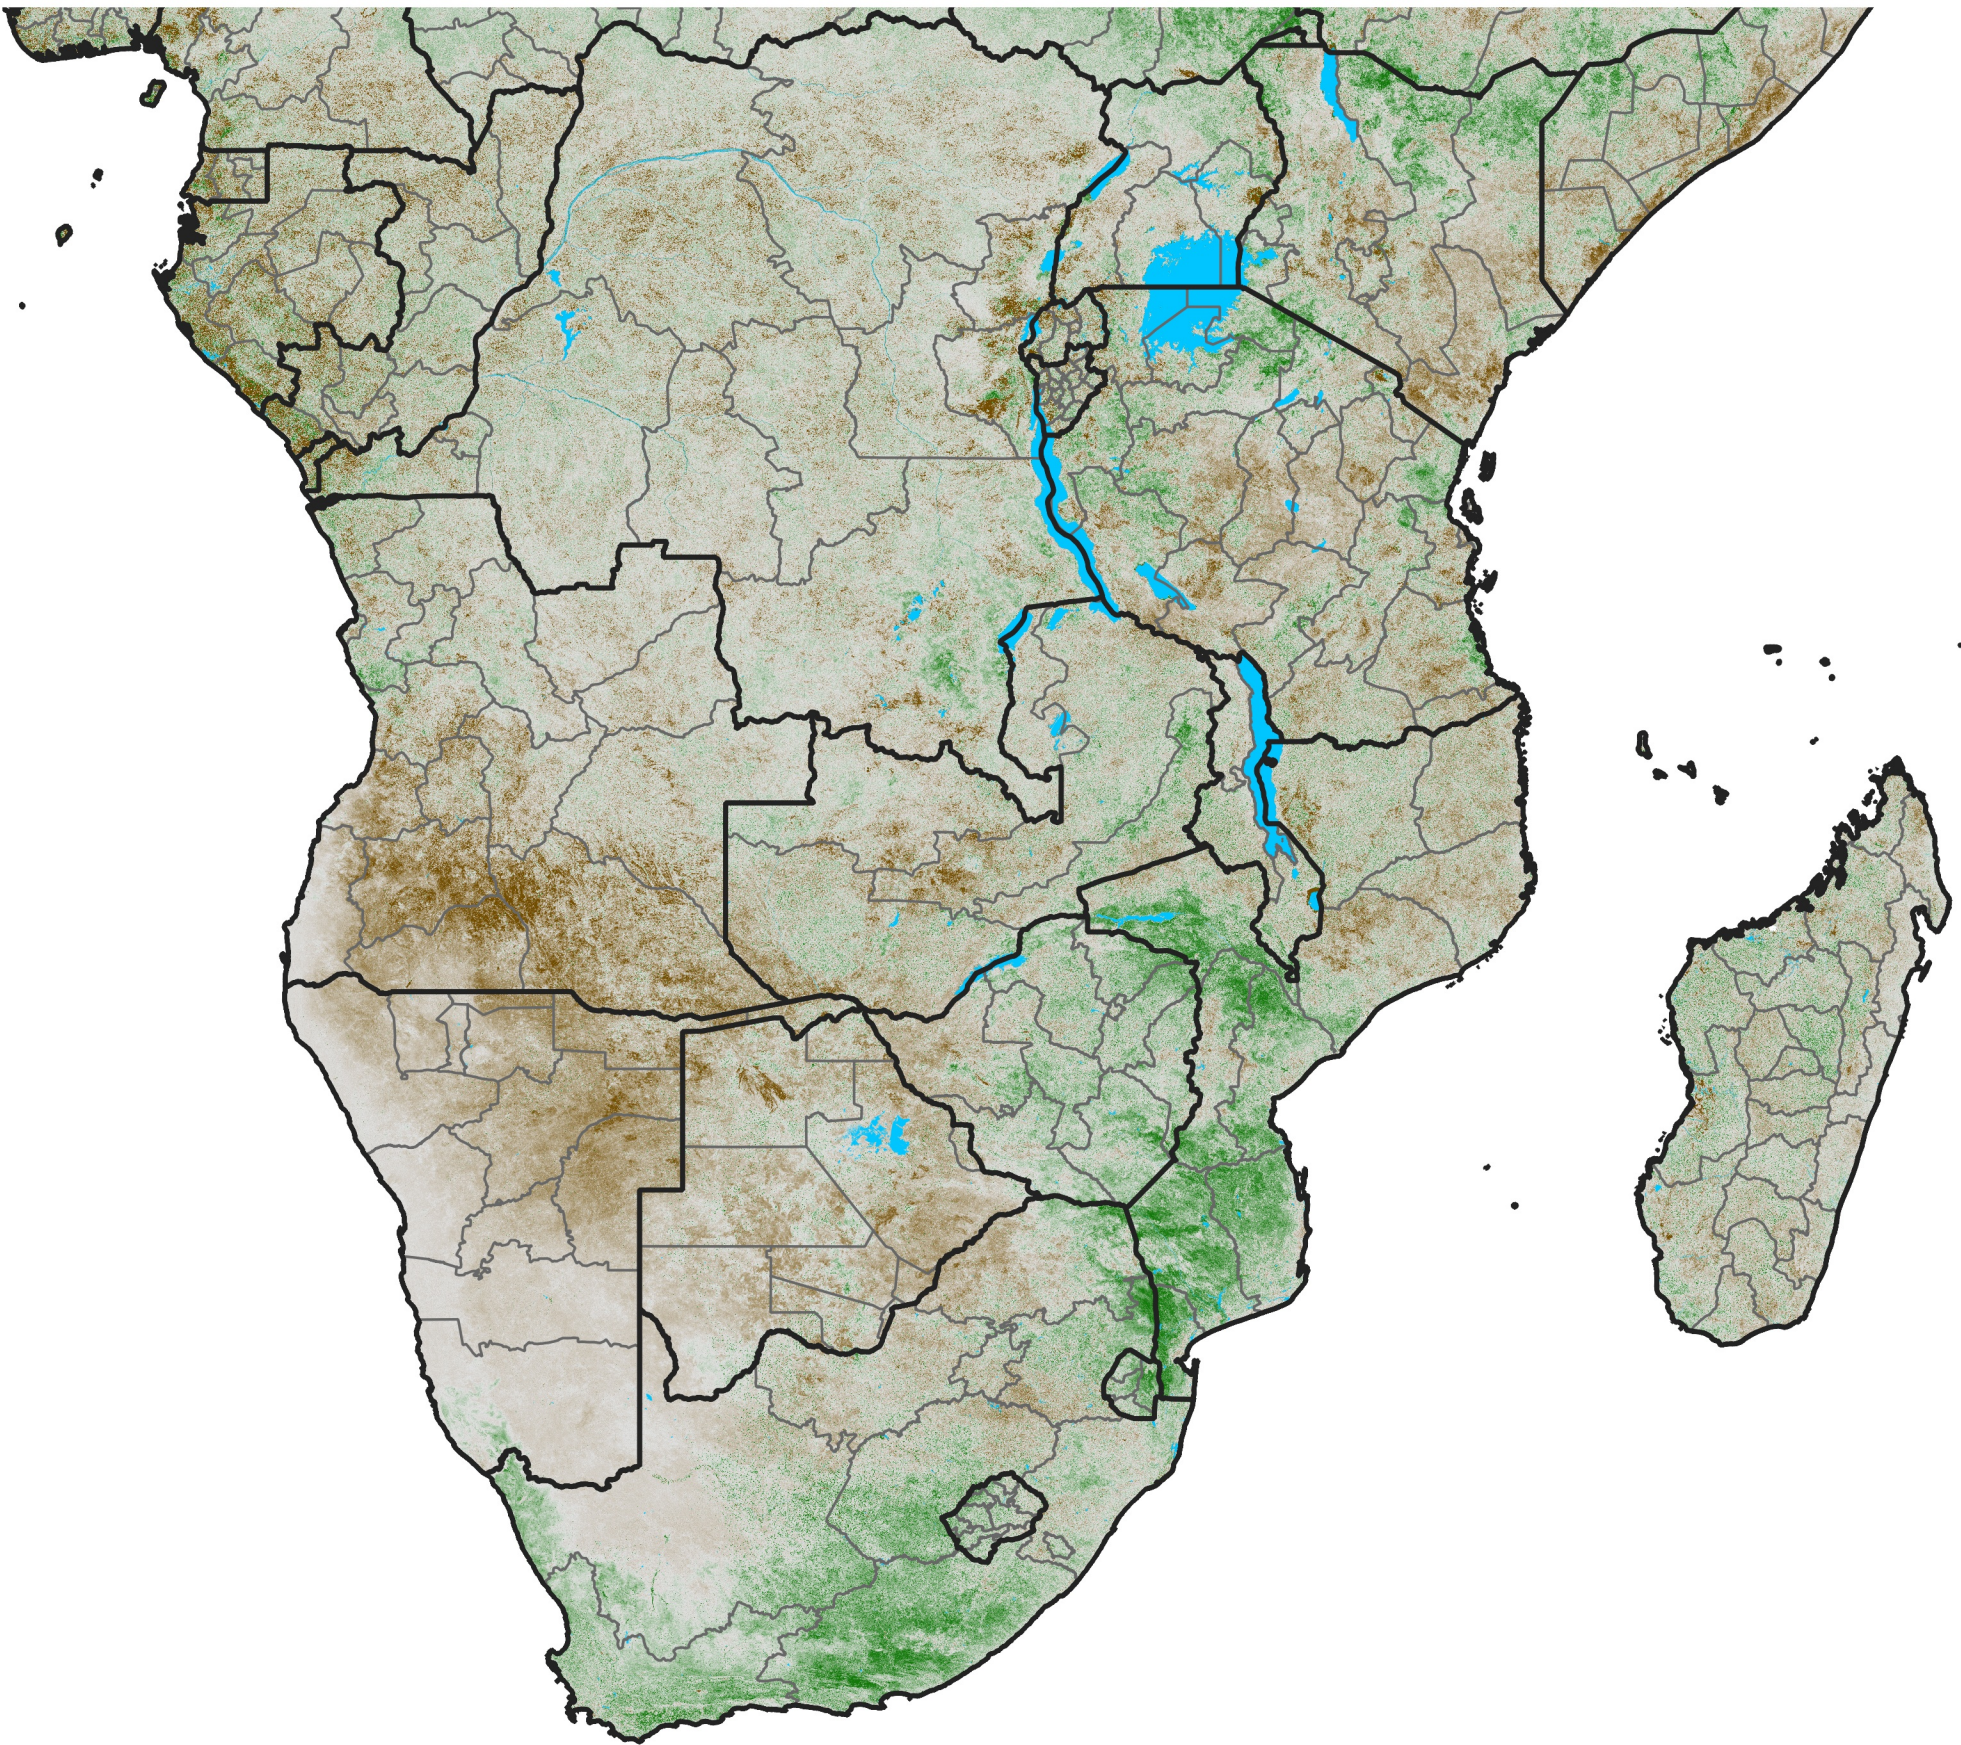

Southern Africa NDVI Anomaly

2023 minus mean (2003 - 2022)

Period 30 / October 21 - 31, 2023

NDVI Anomaly

< -0.3 -0.2 -0.1 -0.05 0.05 0.1 0.2 >0.3

Negative

No Difference

Positive