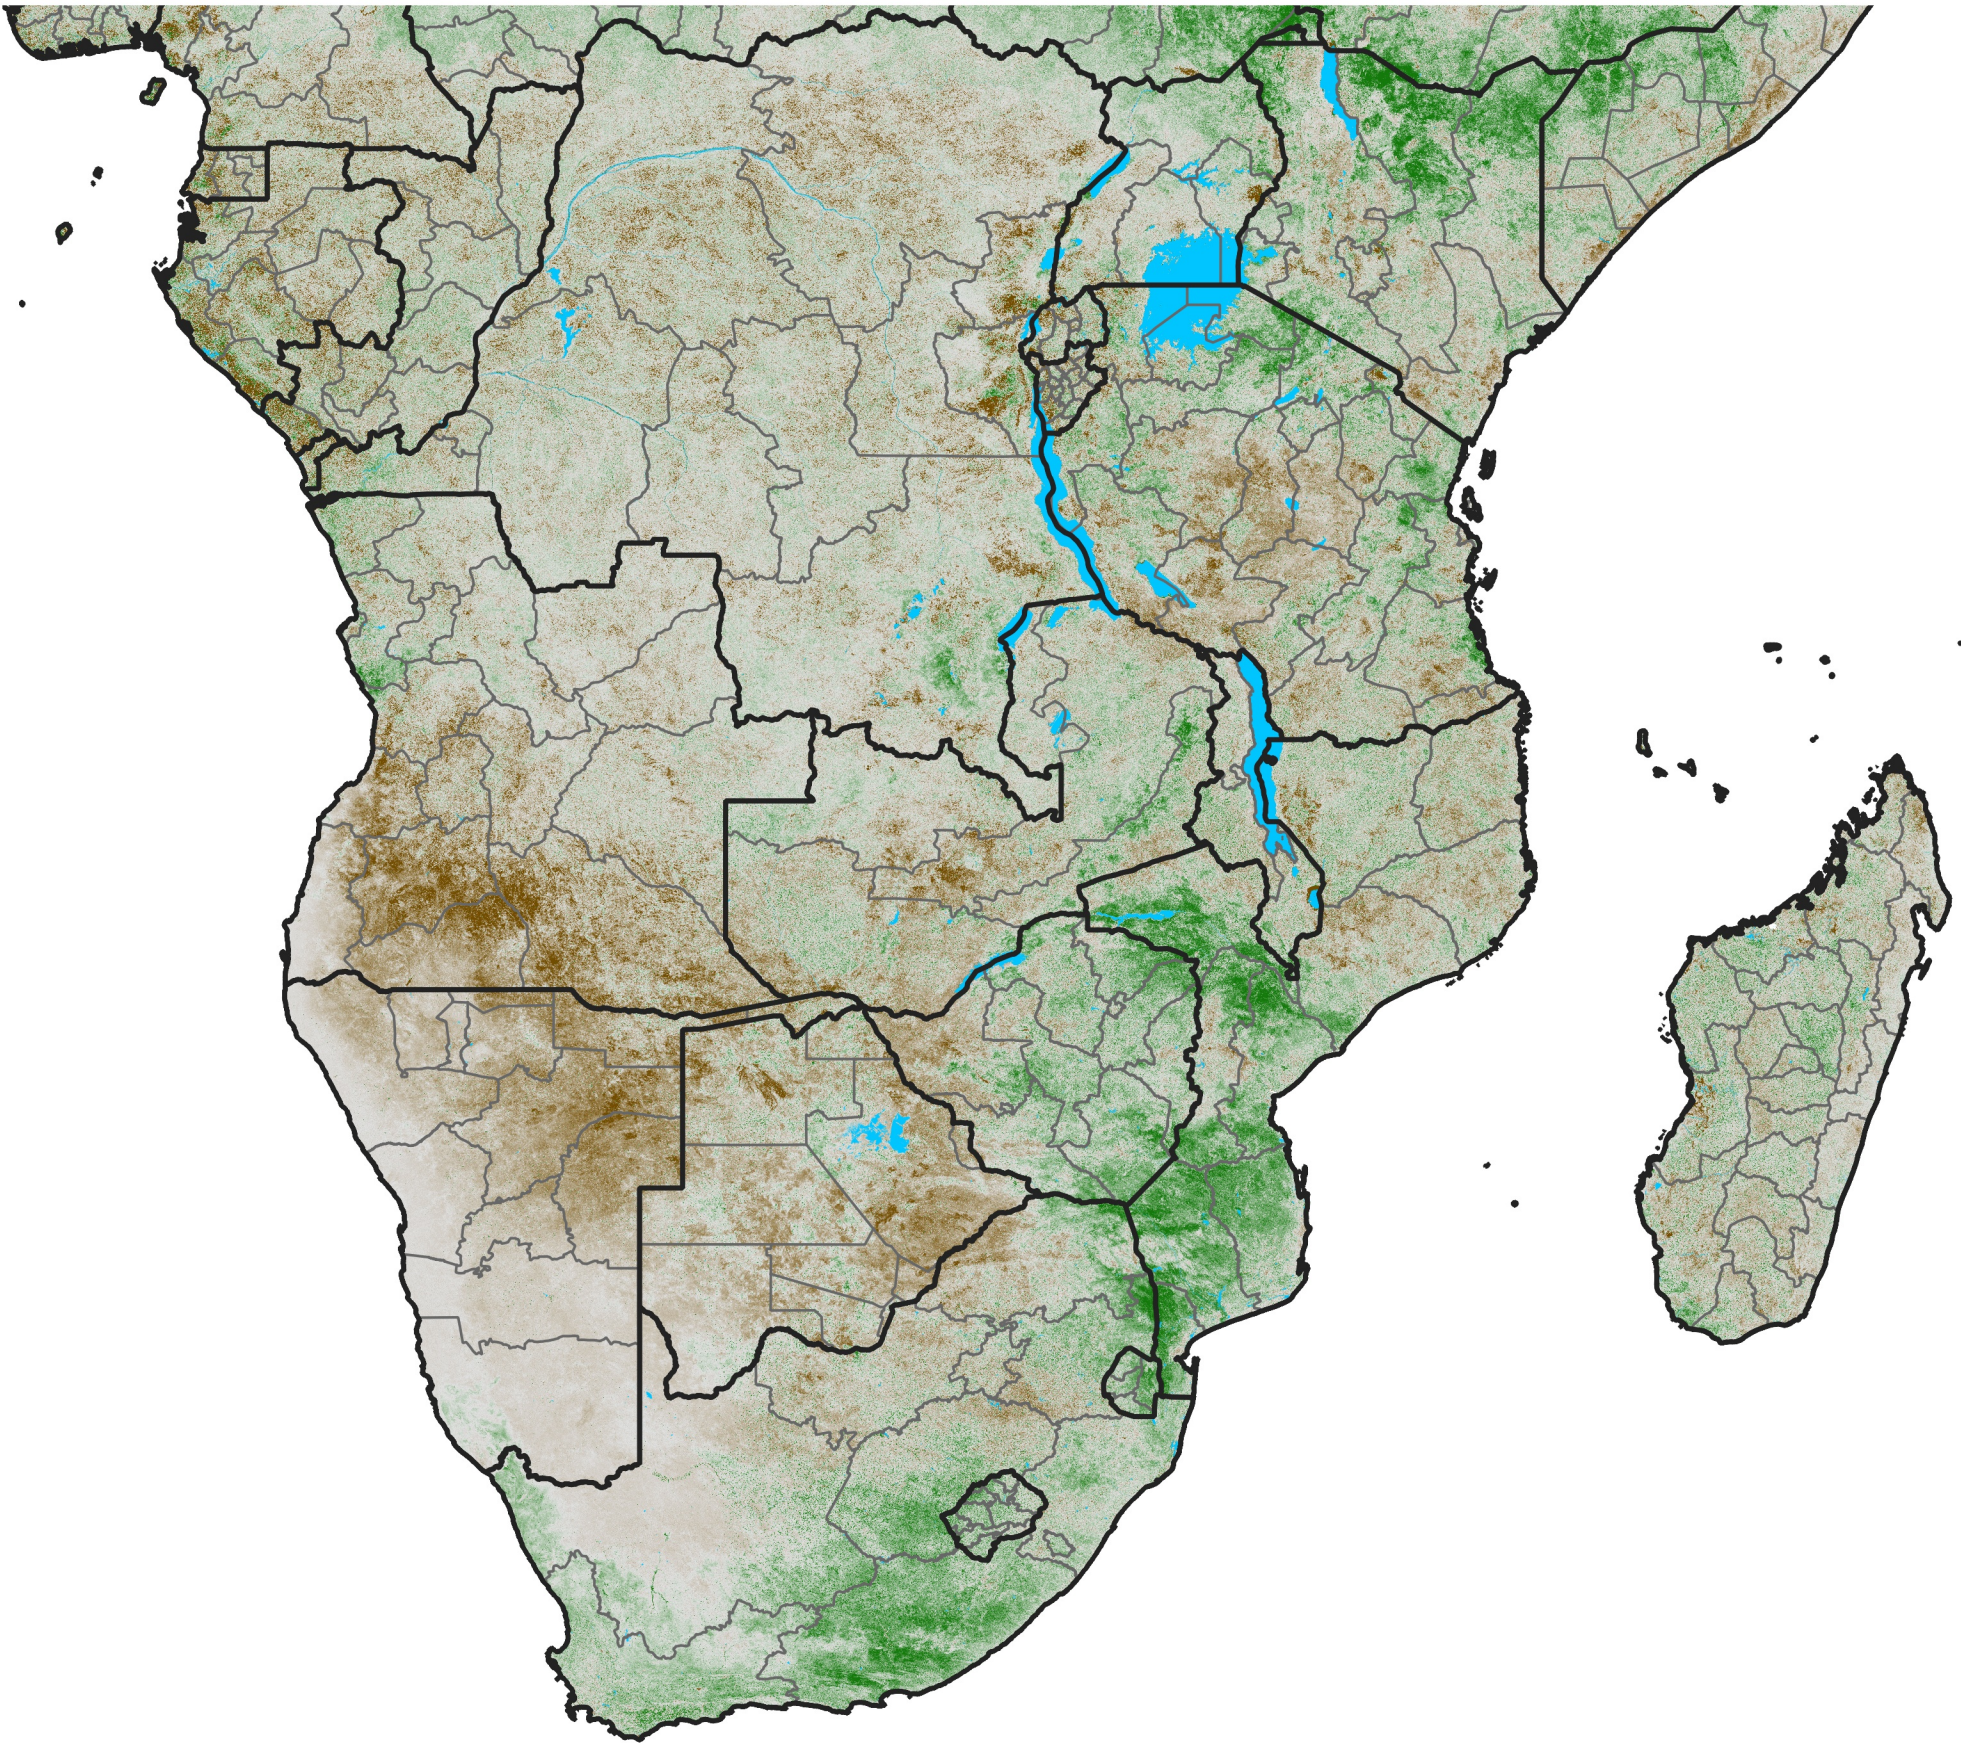

# Southern Africa NDVI Anomaly

2023 minus mean (2003 - 2022)

Period 31 / November 01 - 10, 2023

## NDVI Anomaly

< -0.3   -0.2   -0.1   -0.05   0.05   0.1   0.2   >0.3

Negative

No Difference

Positive