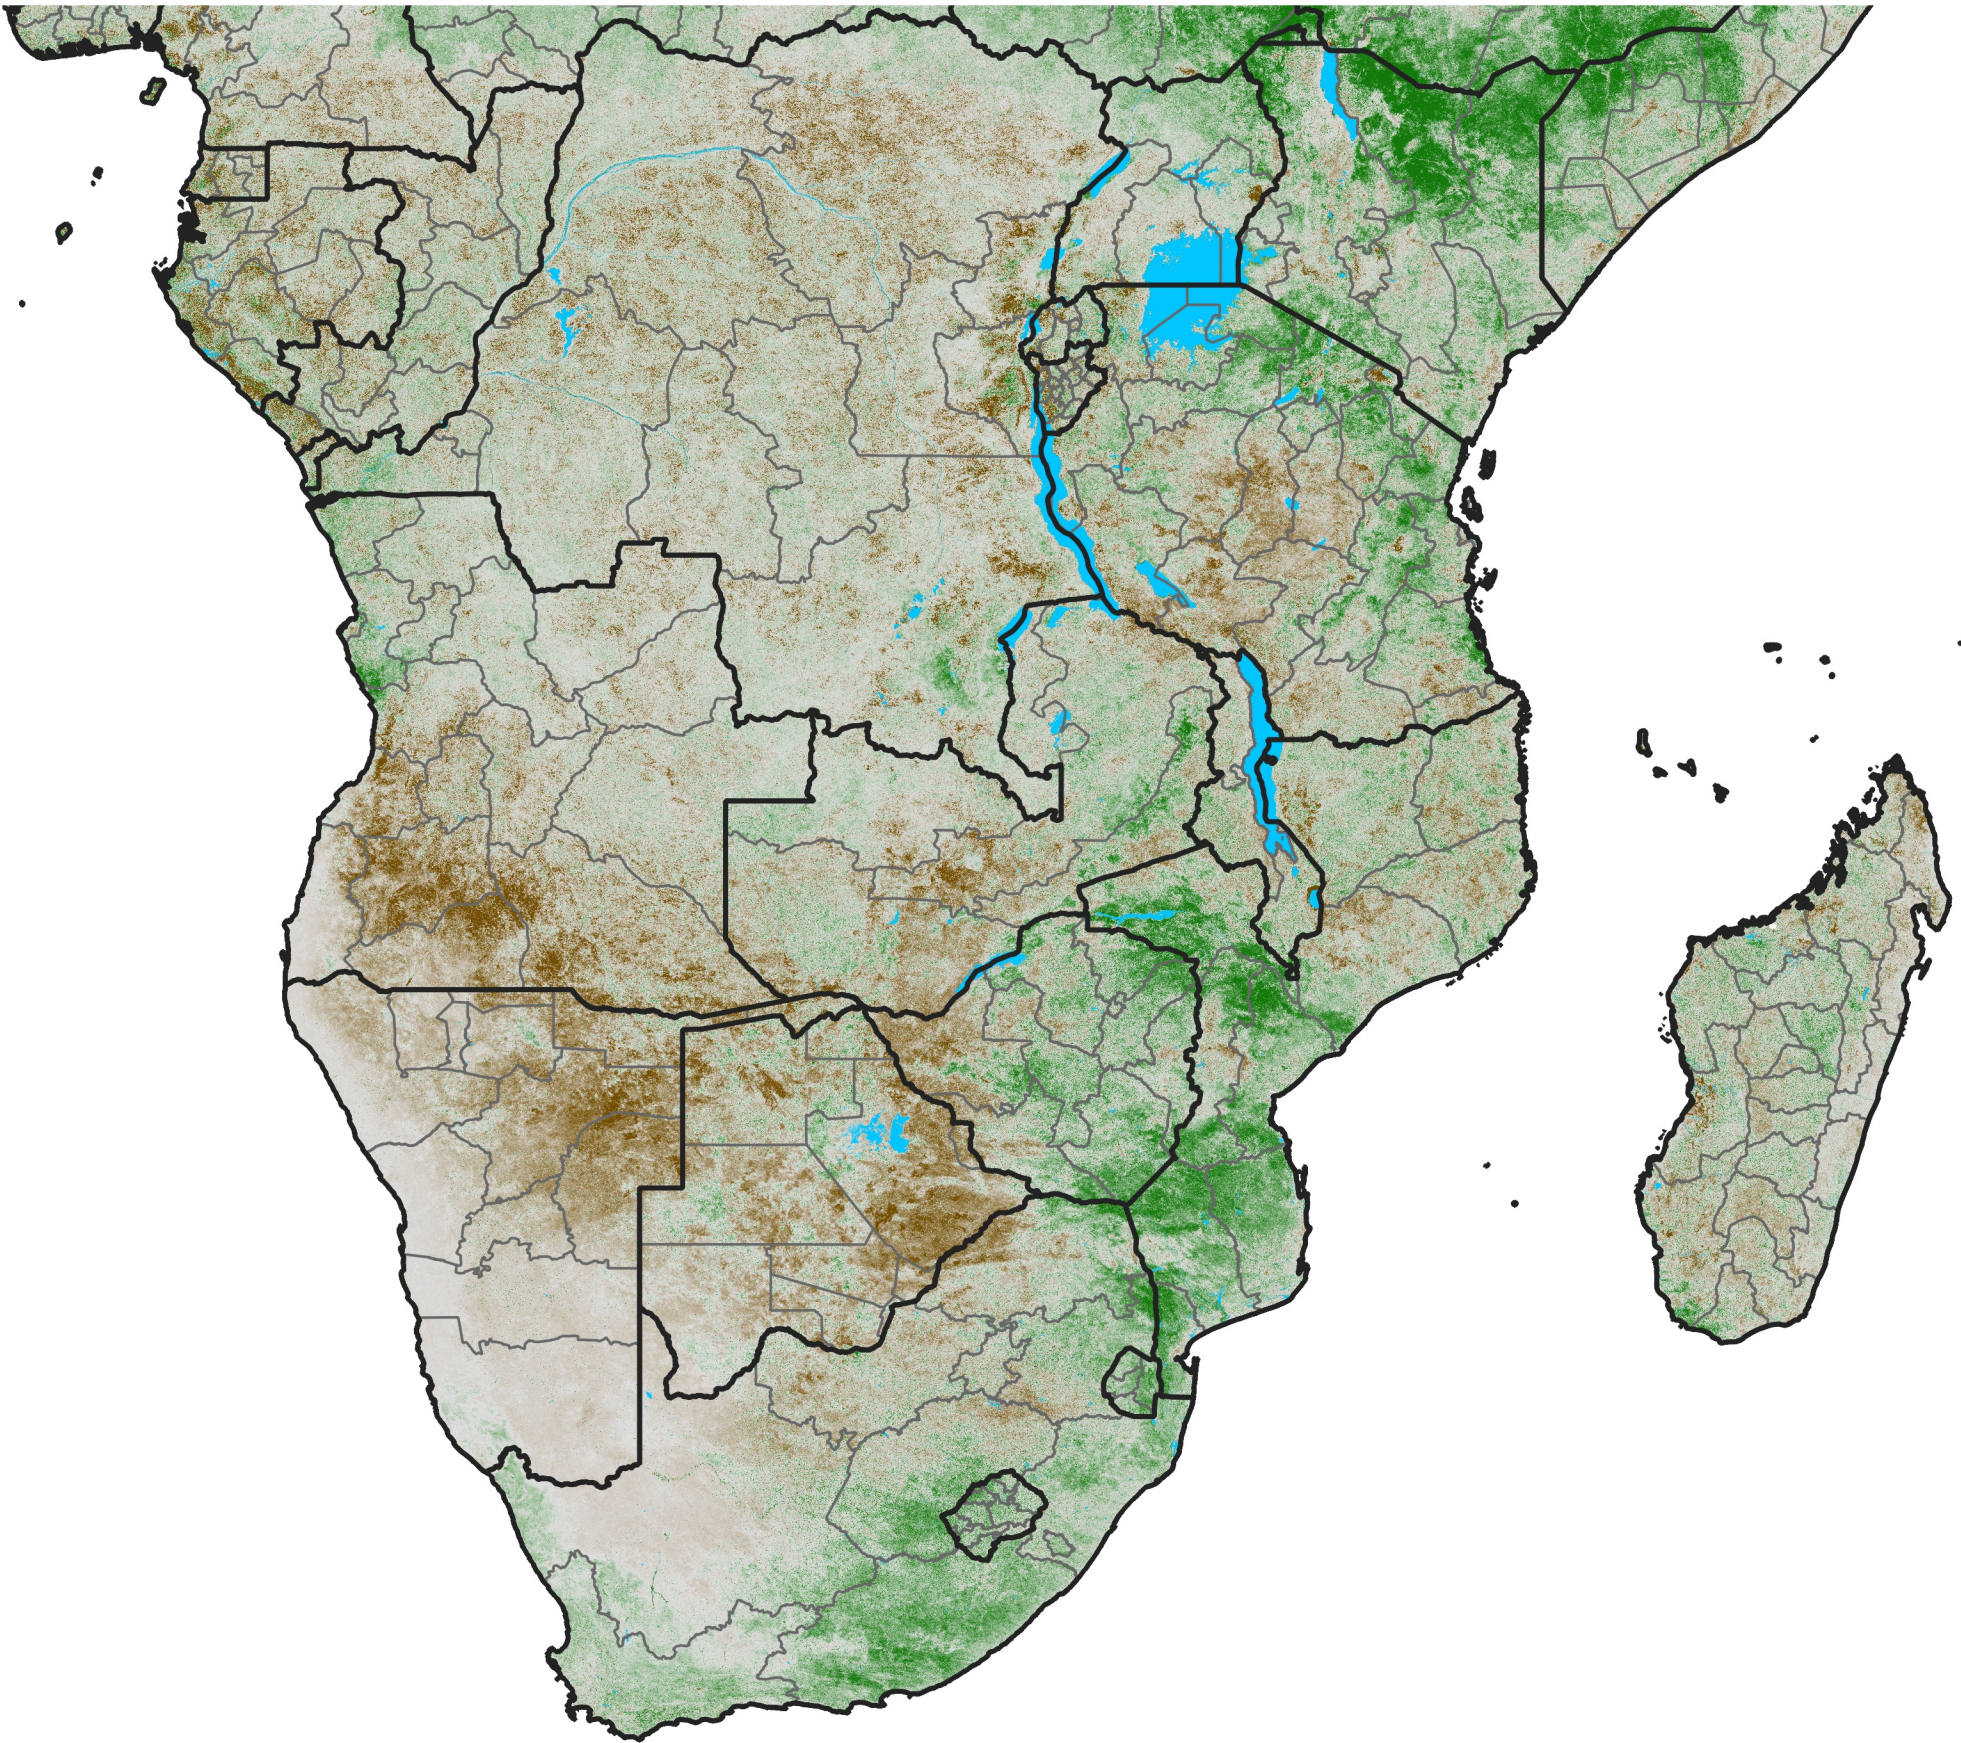

Southern Africa NDVI Anomaly

2023 minus mean (2003 - 2022)

Period 32 / November 11 - 20, 2023

NDVI Anomaly

< -0.3 -0.2 -0.1 -0.05 0.05 0.1 0.2 >0.3

Negative

No Difference

Positive